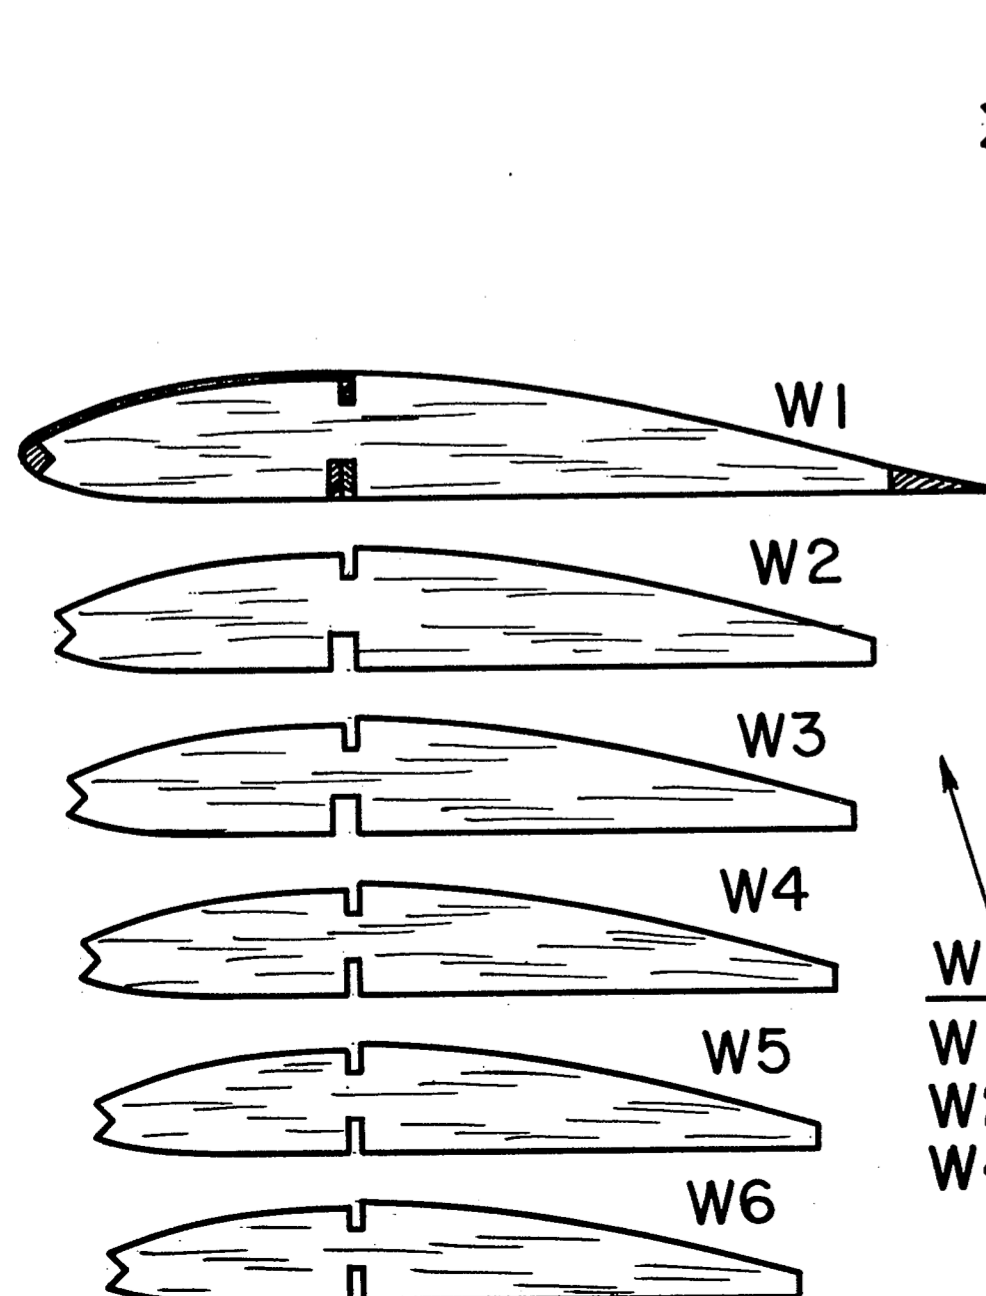

Beautiful Bess

TOP SPAR 1/16" X 1/8"
 BOTTOM SPAR 1/16" X 3/16"
 TAPERS TO 1/16" X 1/8"

TIPS 1/8"
 SHEET

WING RIBS
 W1 - 1/8" - 1 REQ'D.
 W2 - W13 - 1/32" - 4 REQ'D.
 W4 - 1/16" - 2 REQ'D.

STABILIZER RIBS

S1 - 1/8" - 1 REQ'D.
 S2 - S6 - 1/32" - 2 - REQ'D.

1/8" SHEET TIPS

1/8" SQ. L. E. 1/32" SHEET COVERING