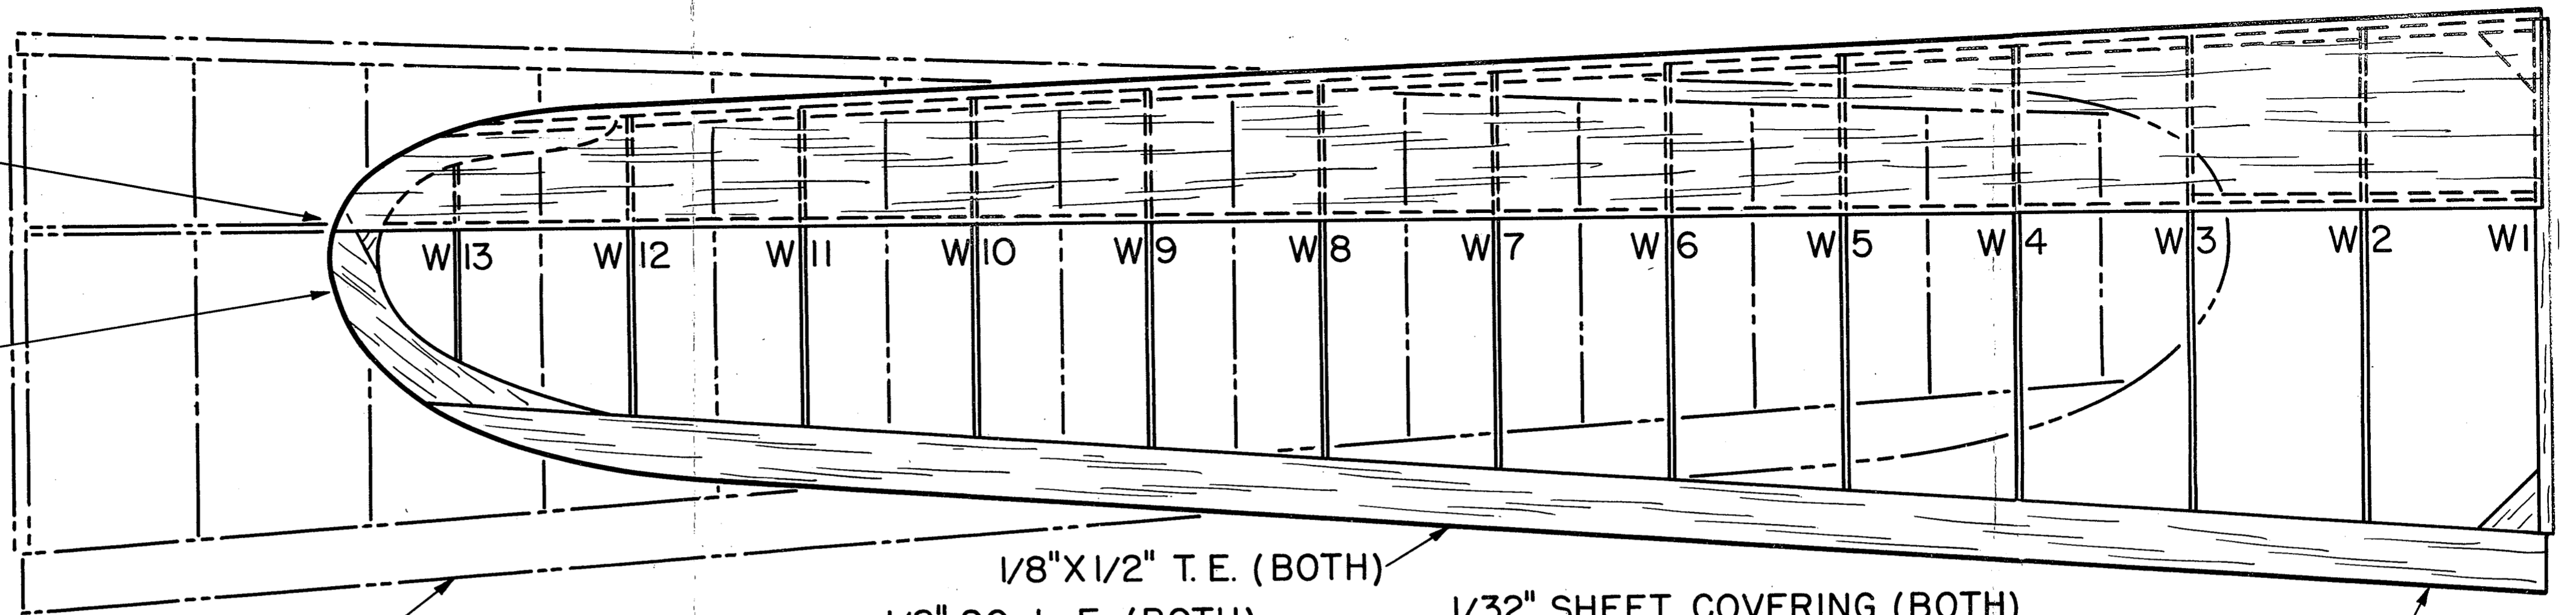

Beautiful Bess

TOP SPAR 1/16" X 1/8"
 BOTTOM SPAR 1/16" X 3/16"
 TAPERS TO 1/16" X 1/8"

TIPS 1/8"
 SHEET

WING RIBS
 W1 - 1/8" - 1 REQ'D.
 W2 - W13 - 1/32" - 4 REQ'D.
 W4 - 1/16" - 2 REQ'D.

STABILIZER RIBS

S1 - 1/8" - 1 REQ'D.
 S2 - S6 - 1/32" - 2 - REQ'D.

1/8" SHEET TIPS

1/8" SQ. L. E. 1/32" SHEET COVERING