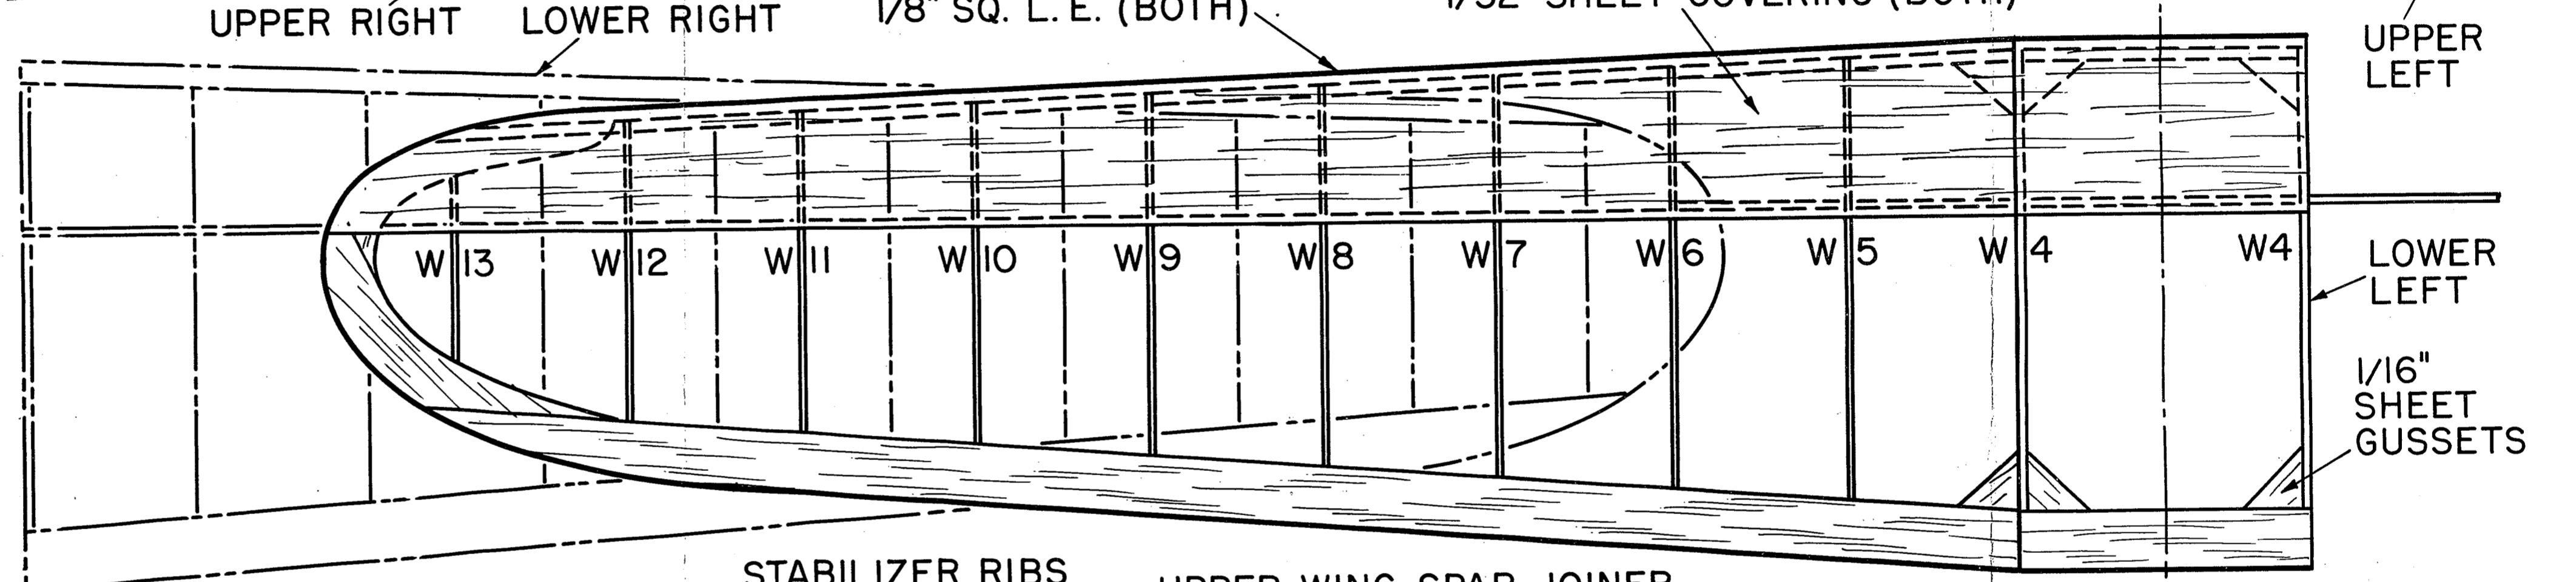

Beautiful Bess

TOP SPAR 1/16" X 1/8"
 BOTTOM SPAR 1/16" X 3/16"
 TAPERS TO 1/16" X 1/8"

TIPS 1/8"
 SHEET

WING RIBS
 W1 - 1/8" - 1 REQ'D.
 W2 - W13 - 1/32" - 4 REQ'D.
 W4 - 1/16" - 2 REQ'D.

STABILIZER RIBS

S1 - 1/8" - 1 REQ'D.
 S2 - S6 - 1/32" - 2 - REQ'D.

1/8" SHEET TIPS

1/8" SQ. L. E. 1/32" SHEET COVERING