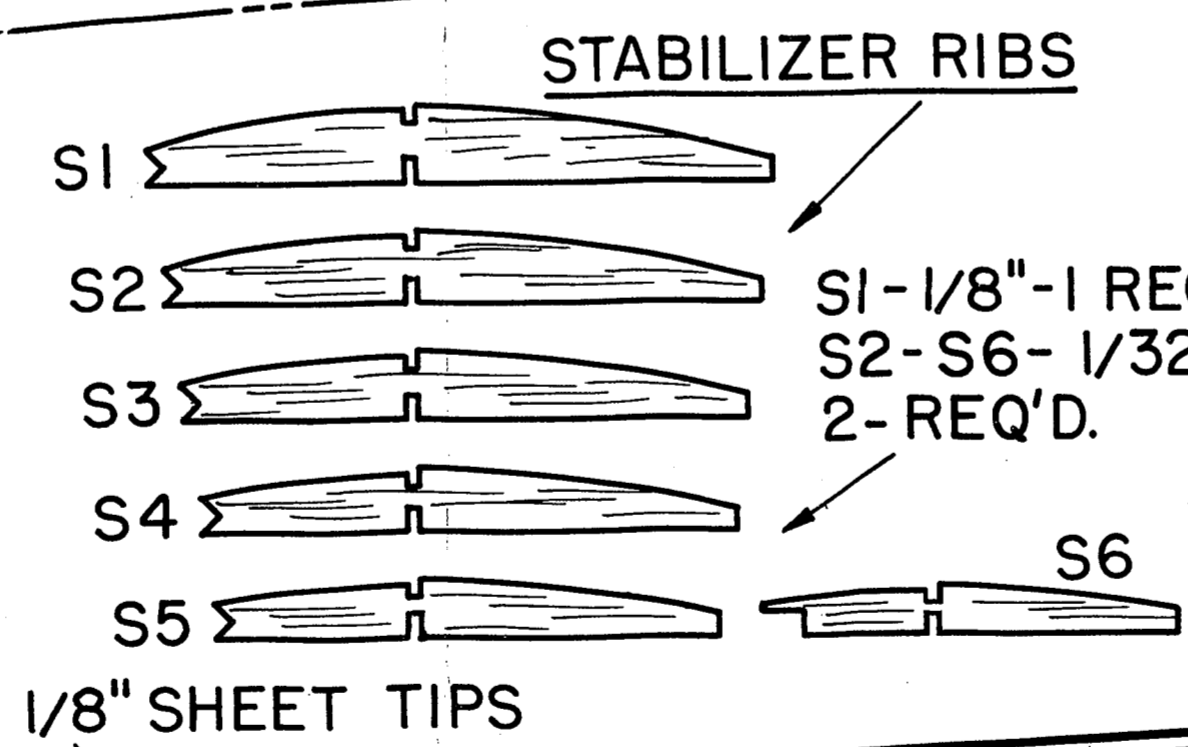

Beautiful Bess

TOP SPAR 1/16" X 1/8"
 BOTTOM SPAR 1/16" X 3/16"
 TAPERS TO 1/16" X 1/8"

TIPS 1/8"
 SHEET

WING RIBS
 W1 - 1/8" - 1 REQ'D.
 W2 - W13 - 1/32" - 4 REQ'D.
 W4 - 1/16" - 2 REQ'D.

STABILIZER RIBS

S1 - 1/8" - 1 REQ'D.
 S2 - S6 - 1/32" - 2 - REQ'D.

1/8" SHEET TIPS

1/8" SQ. L. E. 1/32" SHEET COVERING