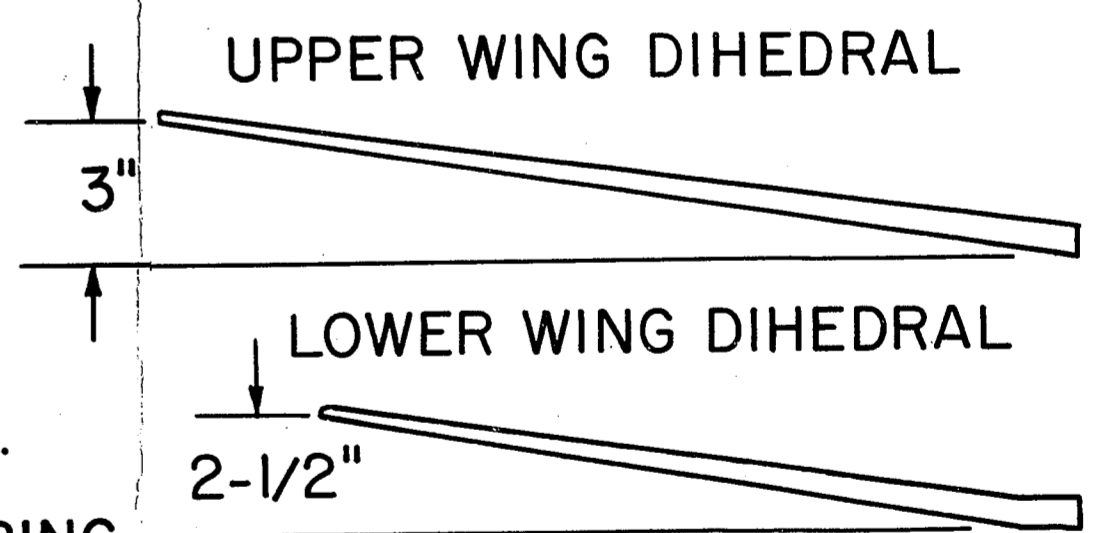

Beautiful Bess

TOP SPAR 1/16" X 1/8"
 BOTTOM SPAR 1/16" X 3/16"
 TAPERS TO 1/16" X 1/8"

TIPS 1/8"
 SHEET

WING RIBS
 W1 - 1/8" - 1 REQ'D.
 W2 - W13 - 1/32" - 4 REQ'D.
 W4 - 1/16" - 2 REQ'D.

STABILIZER RIBS

S1 - 1/8" - 1 REQ'D.
 S2 - S6 - 1/32" - 2 - REQ'D.

1/8" SHEET TIPS

1/8" SQ. L. E. 1/32" SHEET COVERING