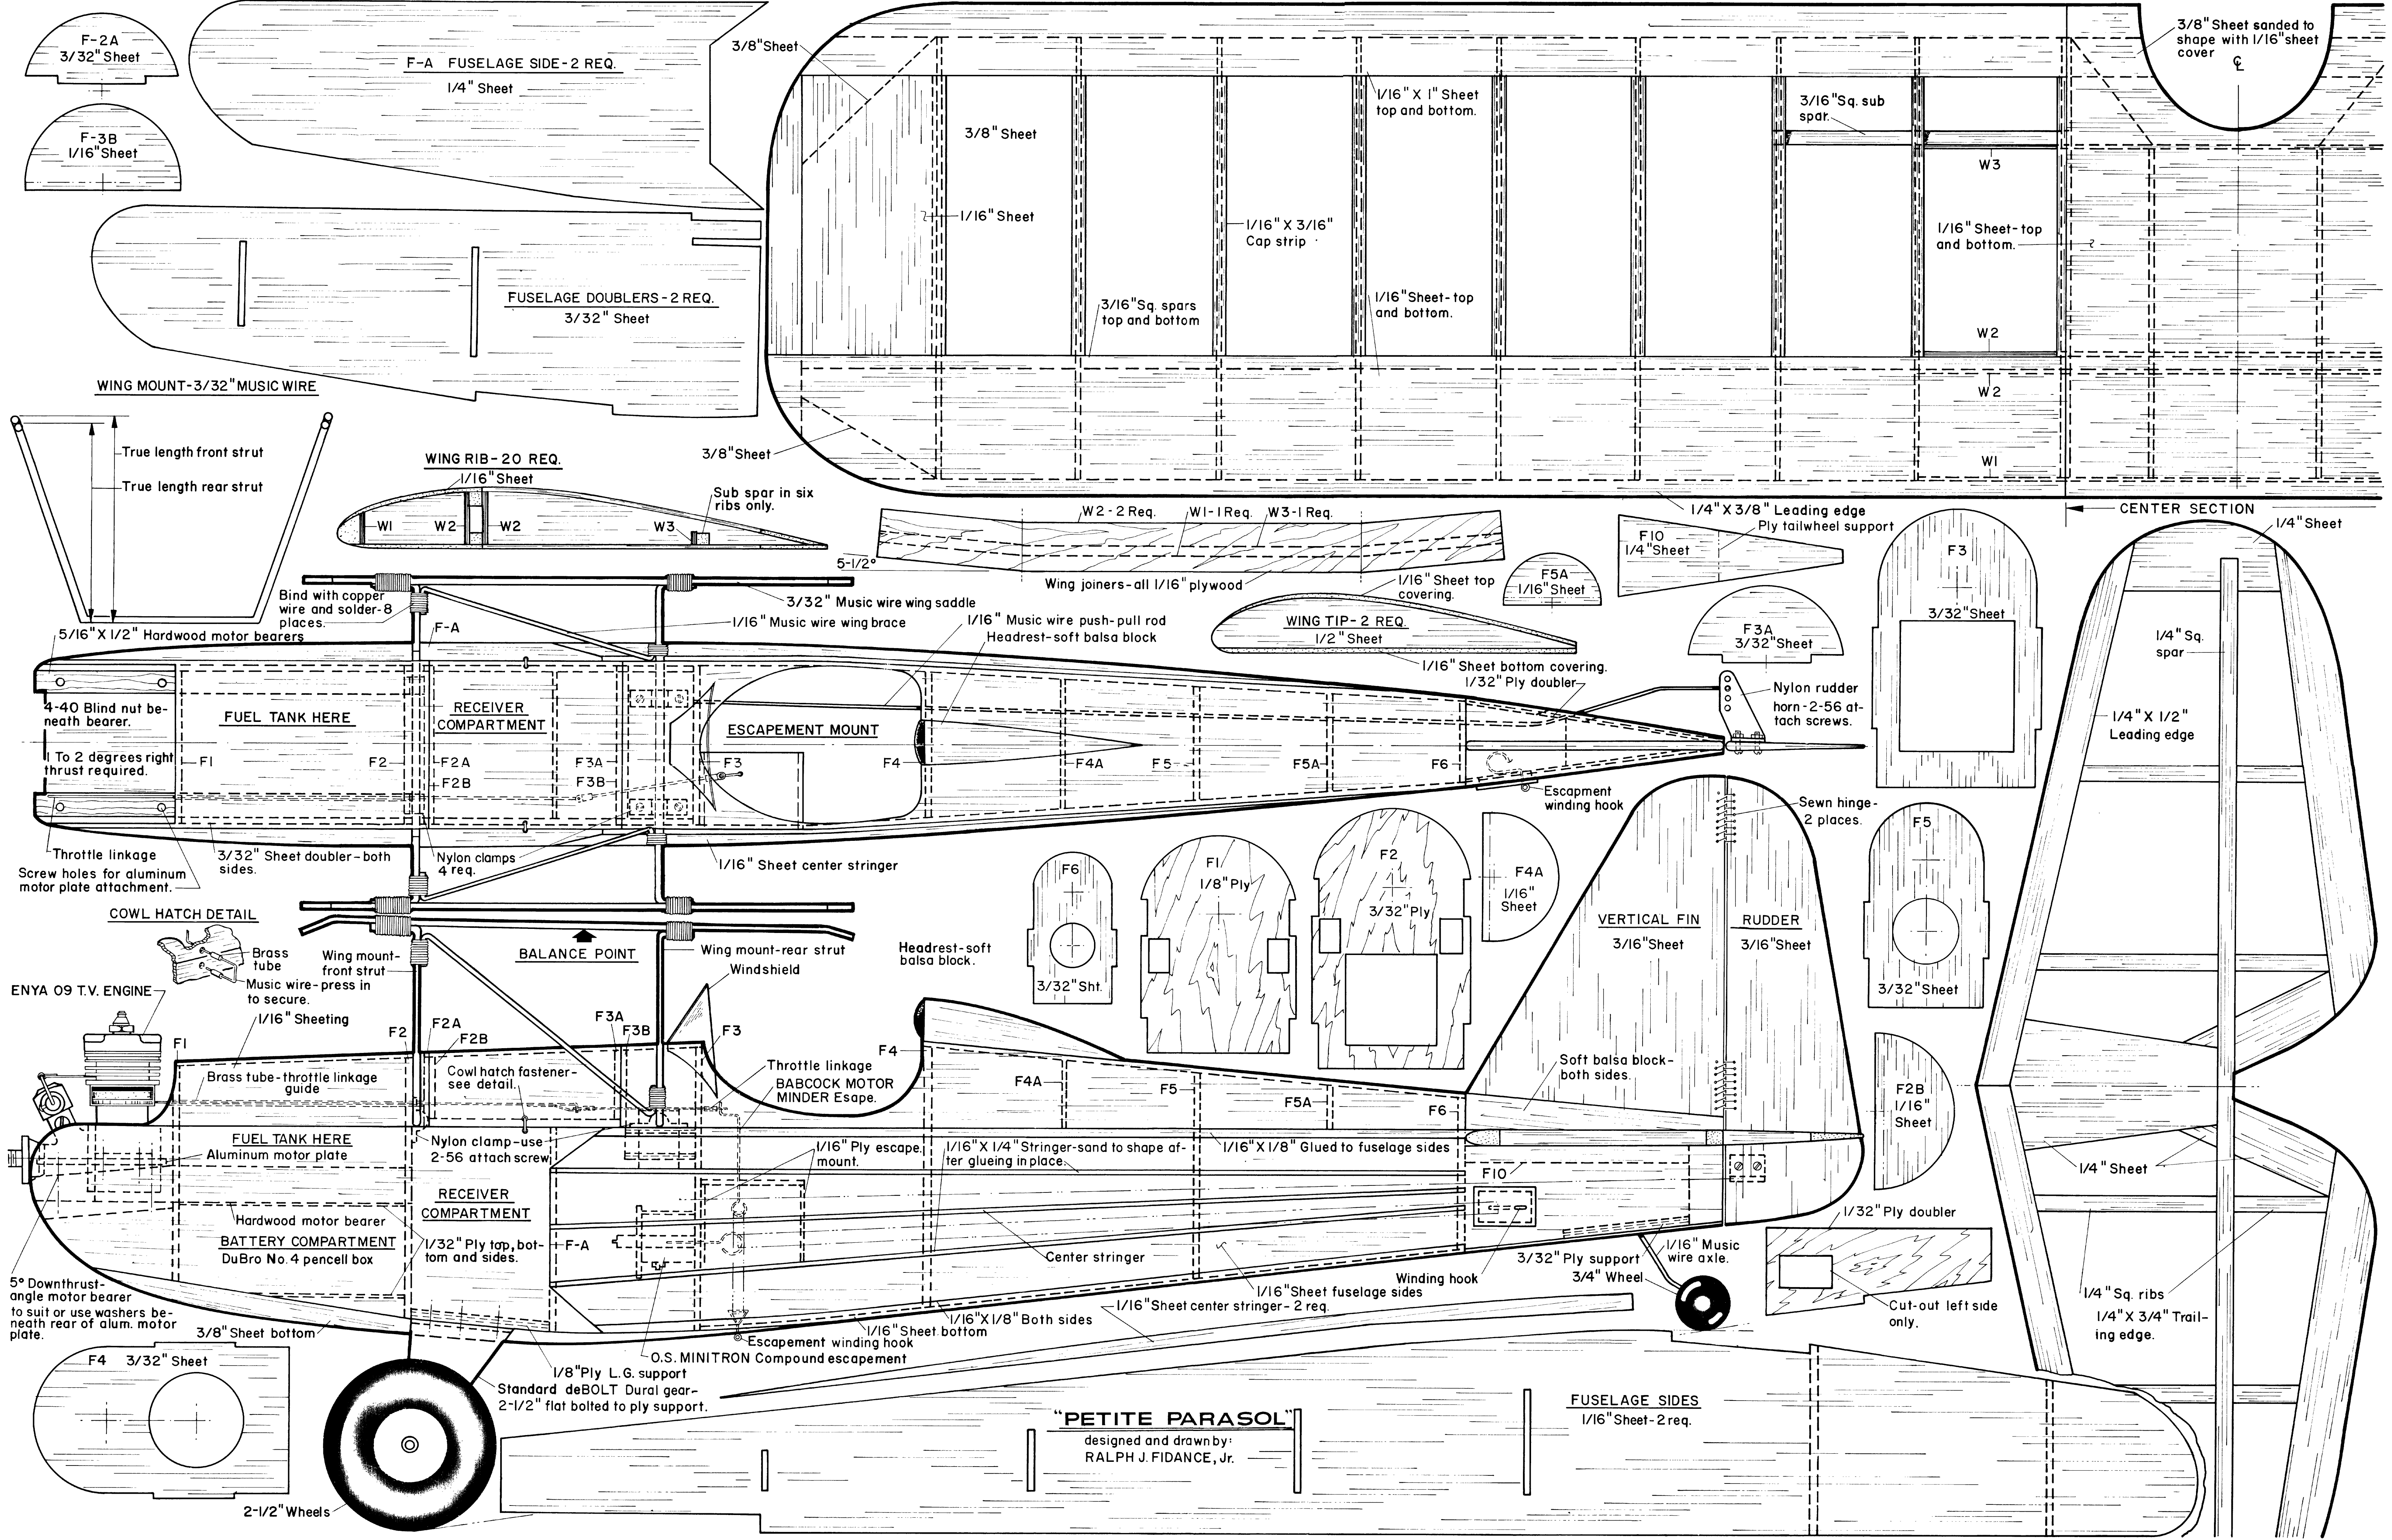

"PETITE PARASOL"
 designed and drawn by:
 RALPH J. FIDANCE, Jr.

FUSELAGE SIDES
 1/16" Sheet - 2 req.

2-1/2" Wheels

"PETITE PARASOL"
 designed and drawn by:
 RALPH J. FIDANCE, Jr.

FUSELAGE SIDES
 1/16" Sheet - 2 req.

2-1/2" Wheels