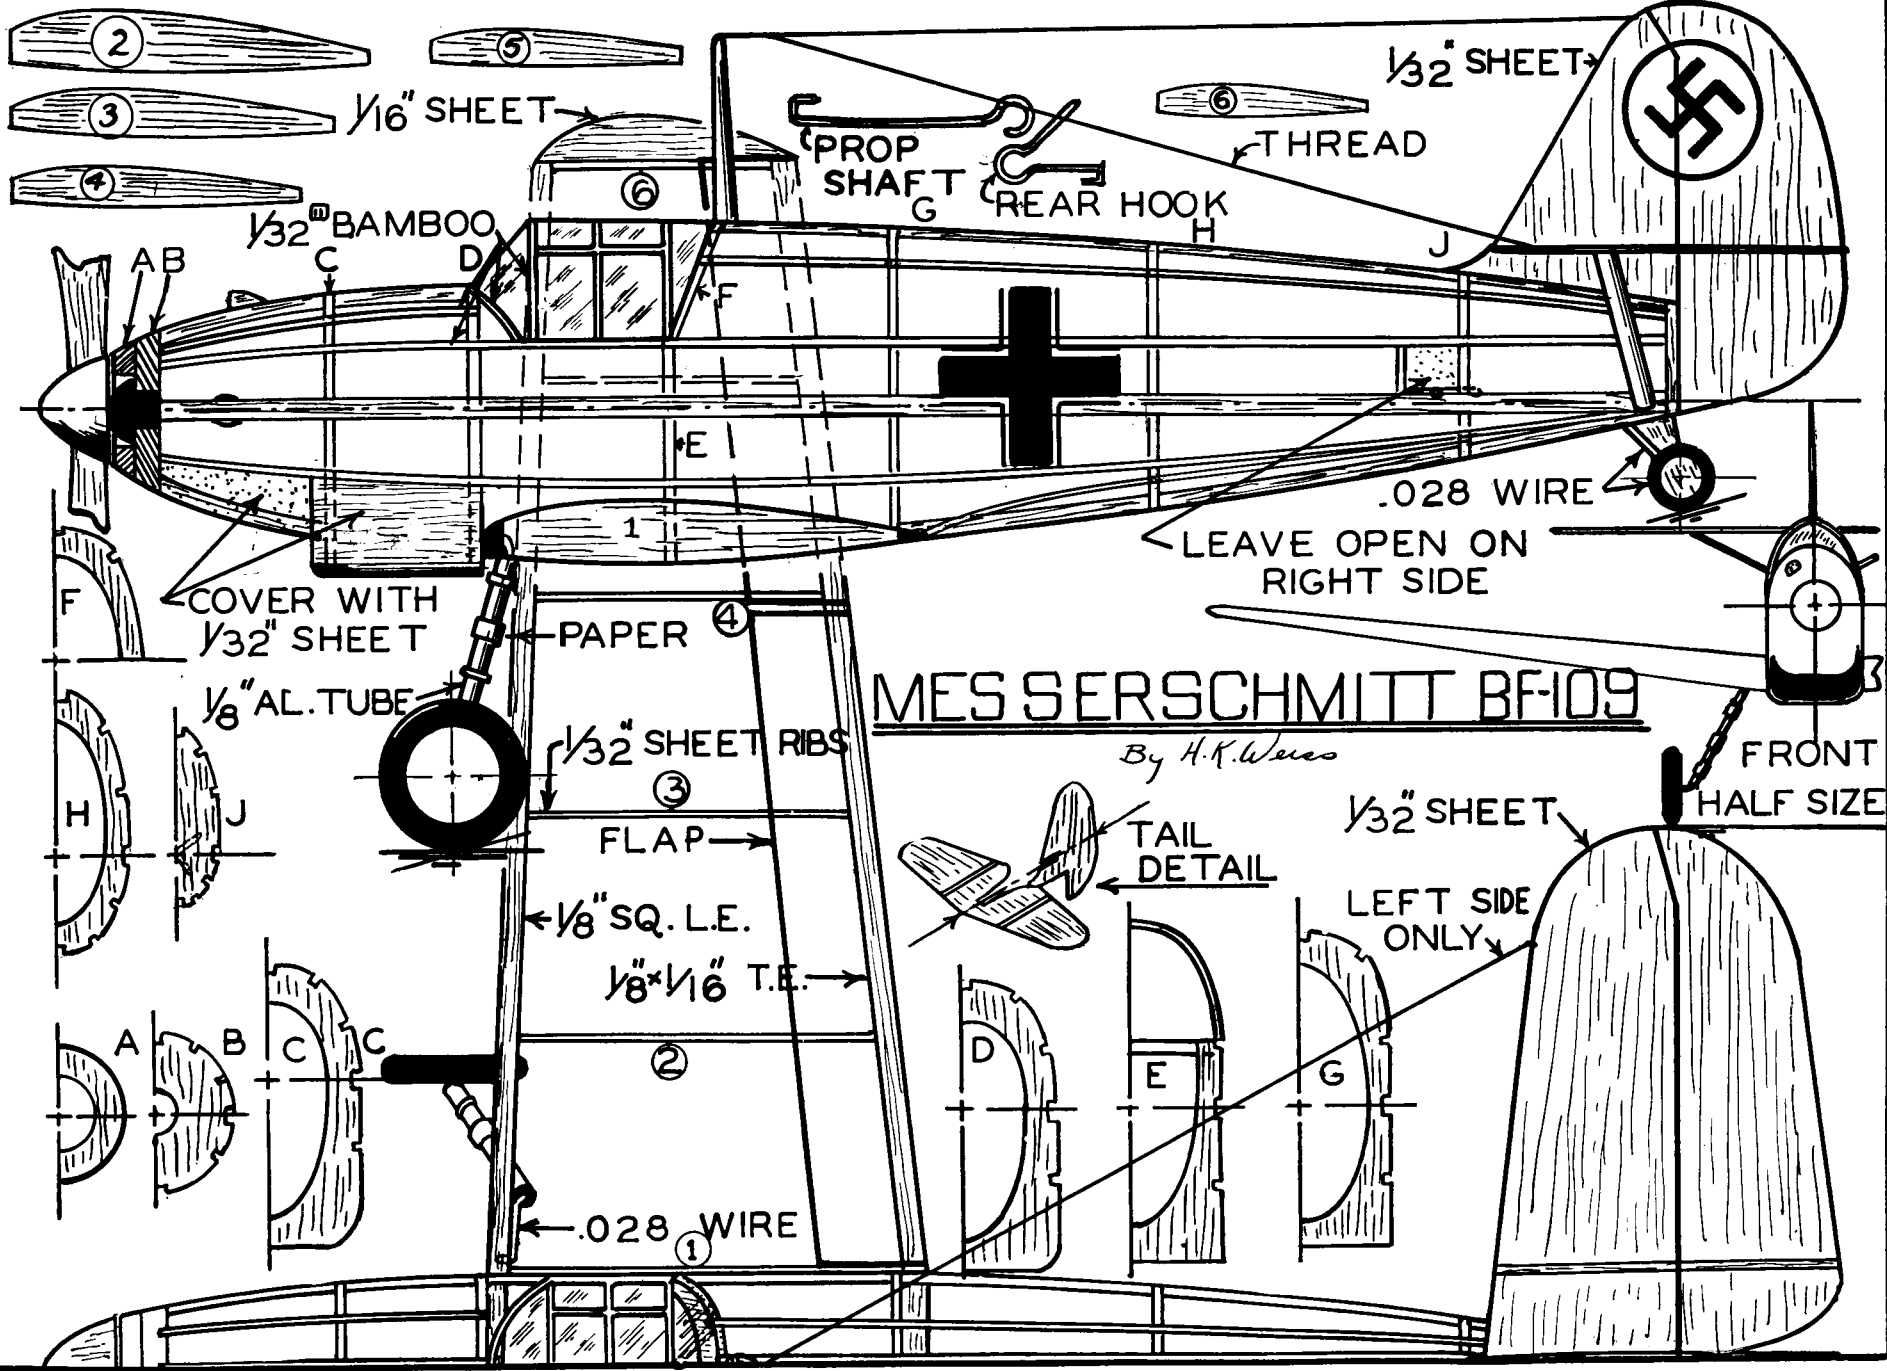

MESSERSCHMITT BF-109

By H.K. Weiss

- ②
- ③
- ④

1/16" SHEET

1/32" BAMBOO

1/32" SHEET

PROP SHAFT G
REAR HOOK H

THREAD

COVER WITH 1/32" SHEET

PAPER ④

1/8" AL. TUBE

1/32" SHEET RIBS

③

FLAP

1/8" SQ. L.E.

1/8" x 1/16" T.E.

②

.028 WIRE ①

.028 WIRE
LEAVE OPEN ON RIGHT SIDE

TAIL
DETAIL

1/32" SHEET

LEFT SIDE ONLY

FRONT
HALF SIZE