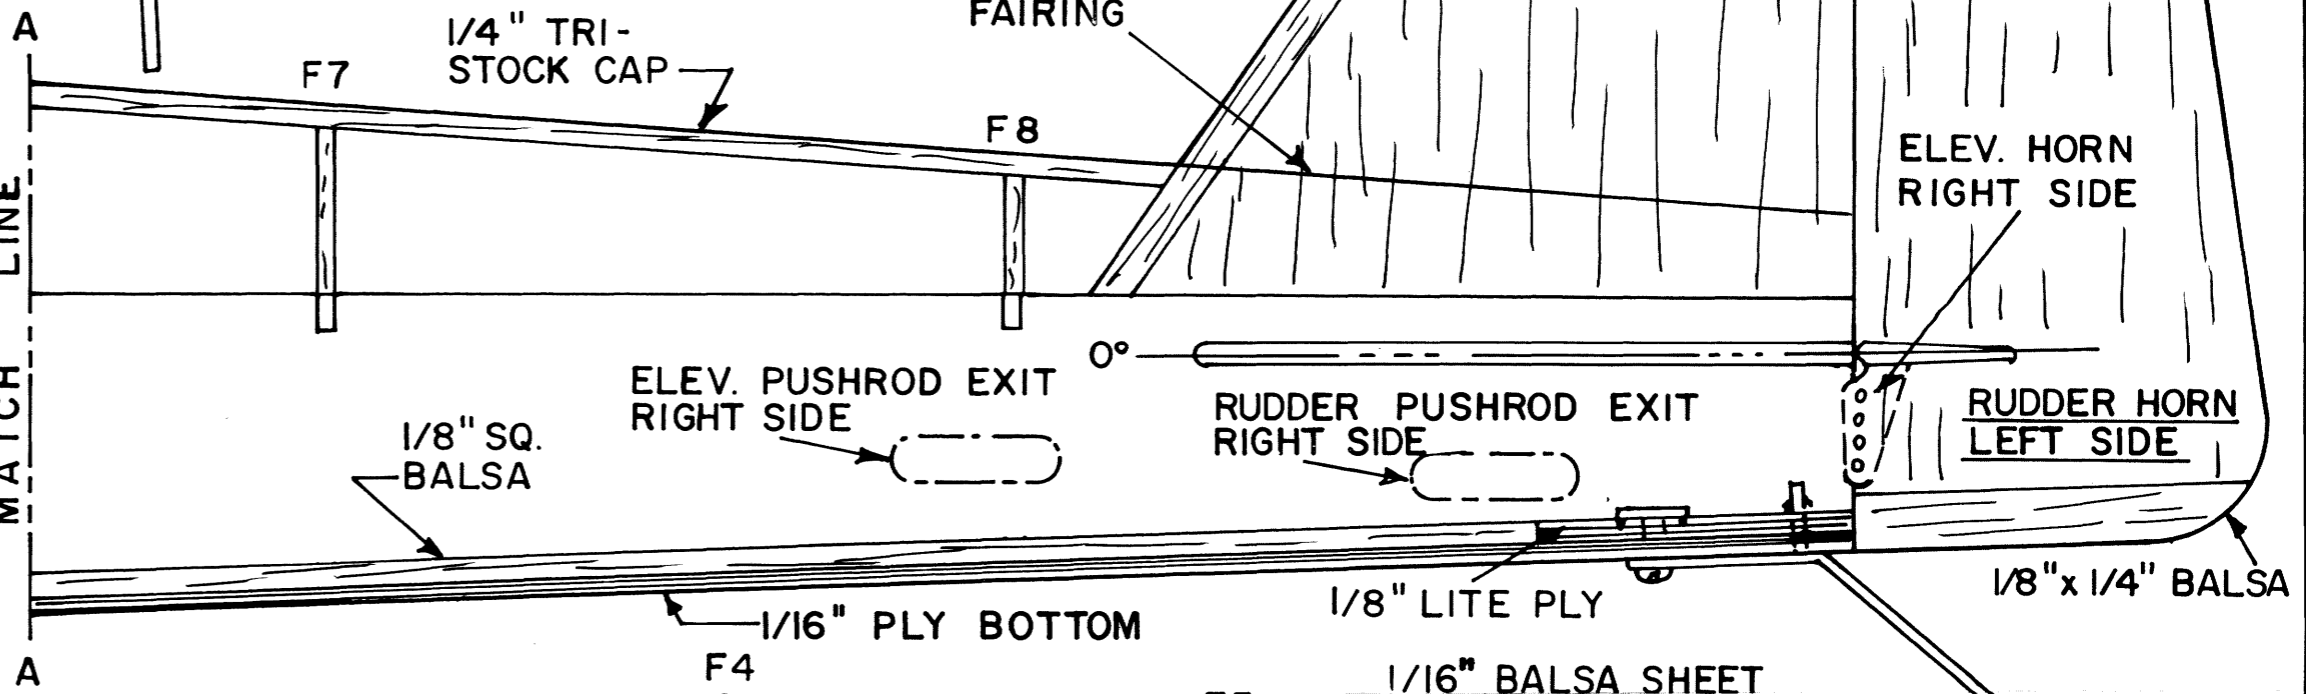

LANDING GEAR  
FRONT VIEW

A  
MATCH LINE

MODEL AIRPLANE NEWS

**GNAT**

DESIGNED BY JOHN VAN'T HAAF

DRAWING BY JOE DEMARCO FSP 01922

MODEL AIRPLANE NEWS  
**GNAT**  
DESIGNED BY JOHN VAN'T HAAF