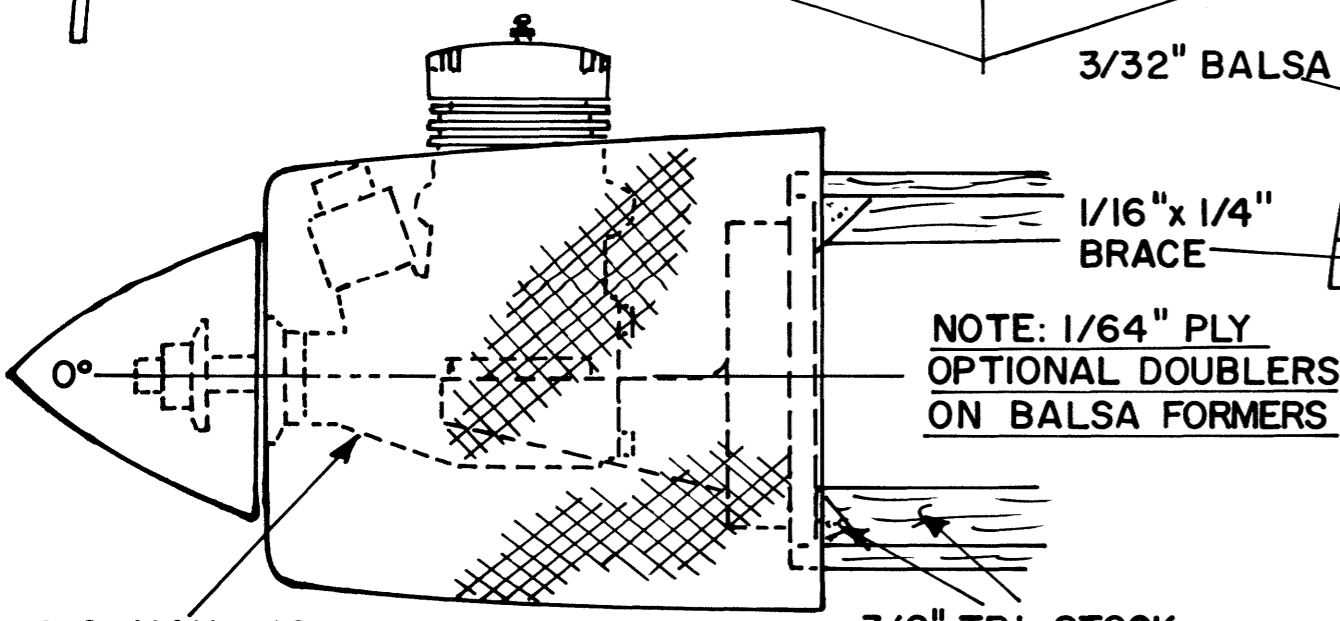

LANDING GEAR  
FRONT VIEW

A  
MATCH LINE

MODEL AIRPLANE NEWS

**GNAT**

DESIGNED BY JOHN VAN'T HAAF

DRAWING BY JOE DEMARCO FSP 01922

MODEL AIRPLANE NEWS  
**GNAT**  
DESIGNED BY JOHN VAN'T HAAF