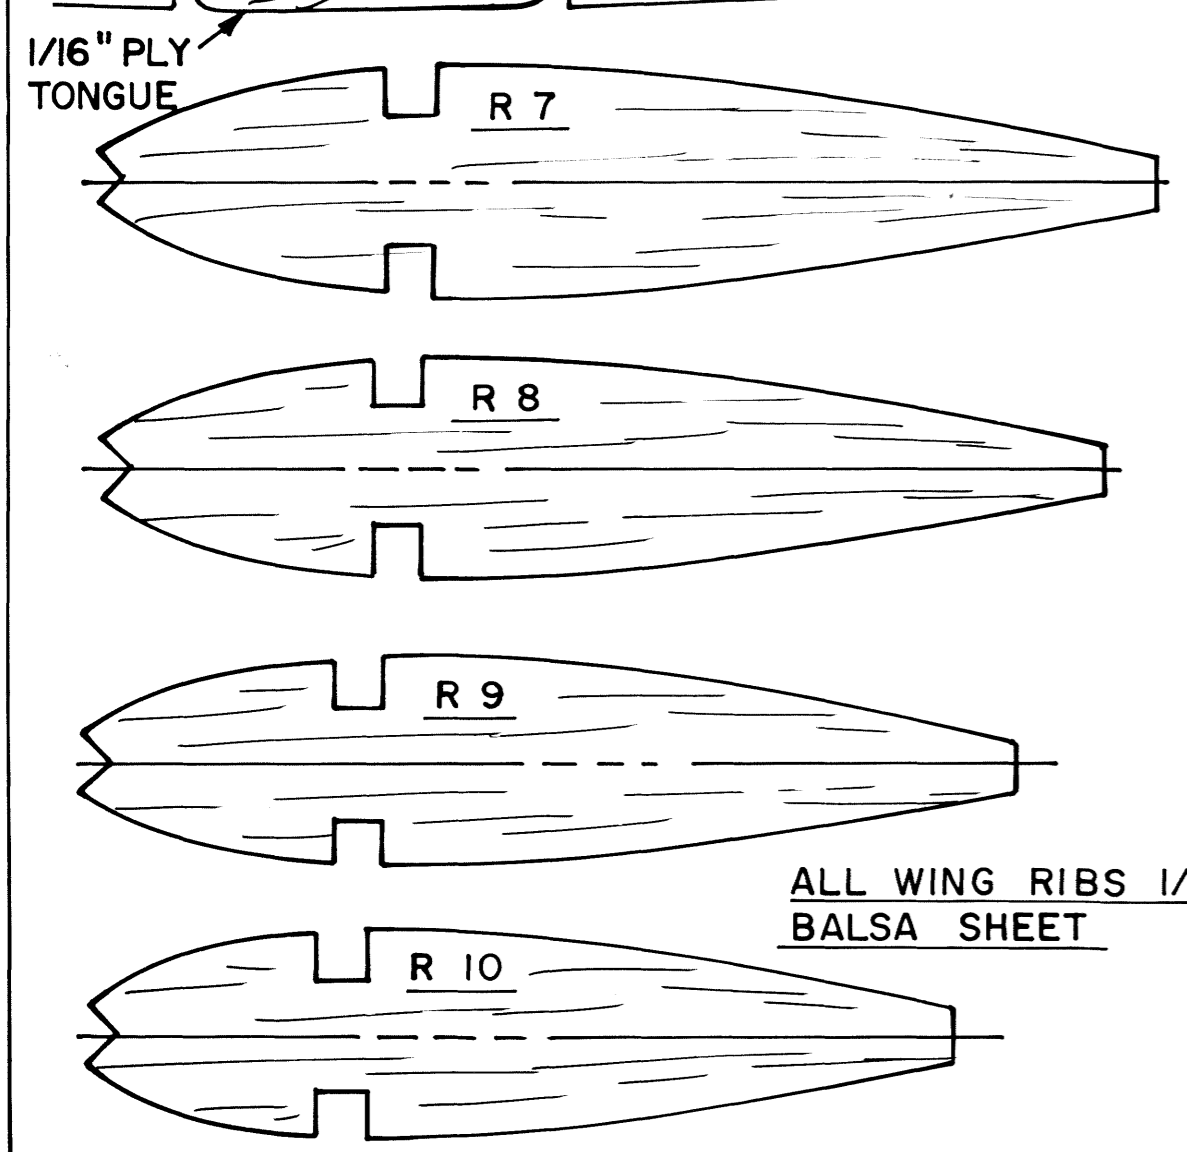

LANDING GEAR  
FRONT VIEW

A  
MATCH LINE

MODEL AIRPLANE NEWS

**GNAT**

DESIGNED BY JOHN VAN'T HAAF

DRAWING BY JOE DEMARCO FSP 01922

MODEL AIRPLANE NEWS  
**GNAT**  
DESIGNED BY JOHN VAN'T HAAF