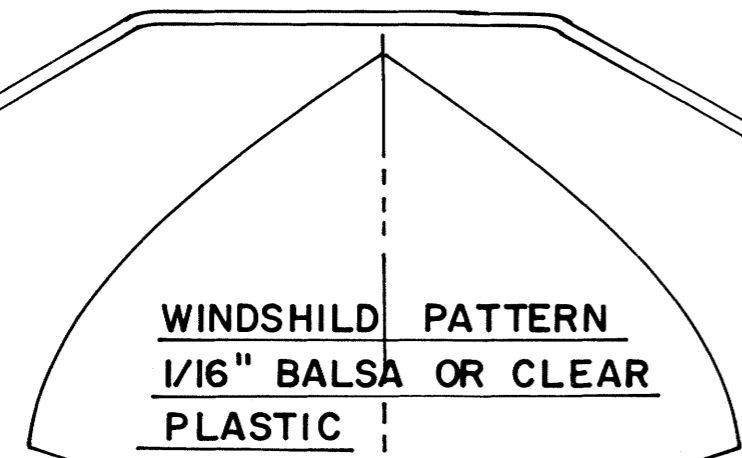

LANDING GEAR  
FRONT VIEW

A  
MATCH LINE

MODEL AIRPLANE NEWS

**GNAT**

DESIGNED BY JOHN VAN'T HAAF

DRAWING BY JOE DEMARCO FSP 01922

MODEL AIRPLANE NEWS  
**GNAT**  
DESIGNED BY JOHN VAN'T HAAF