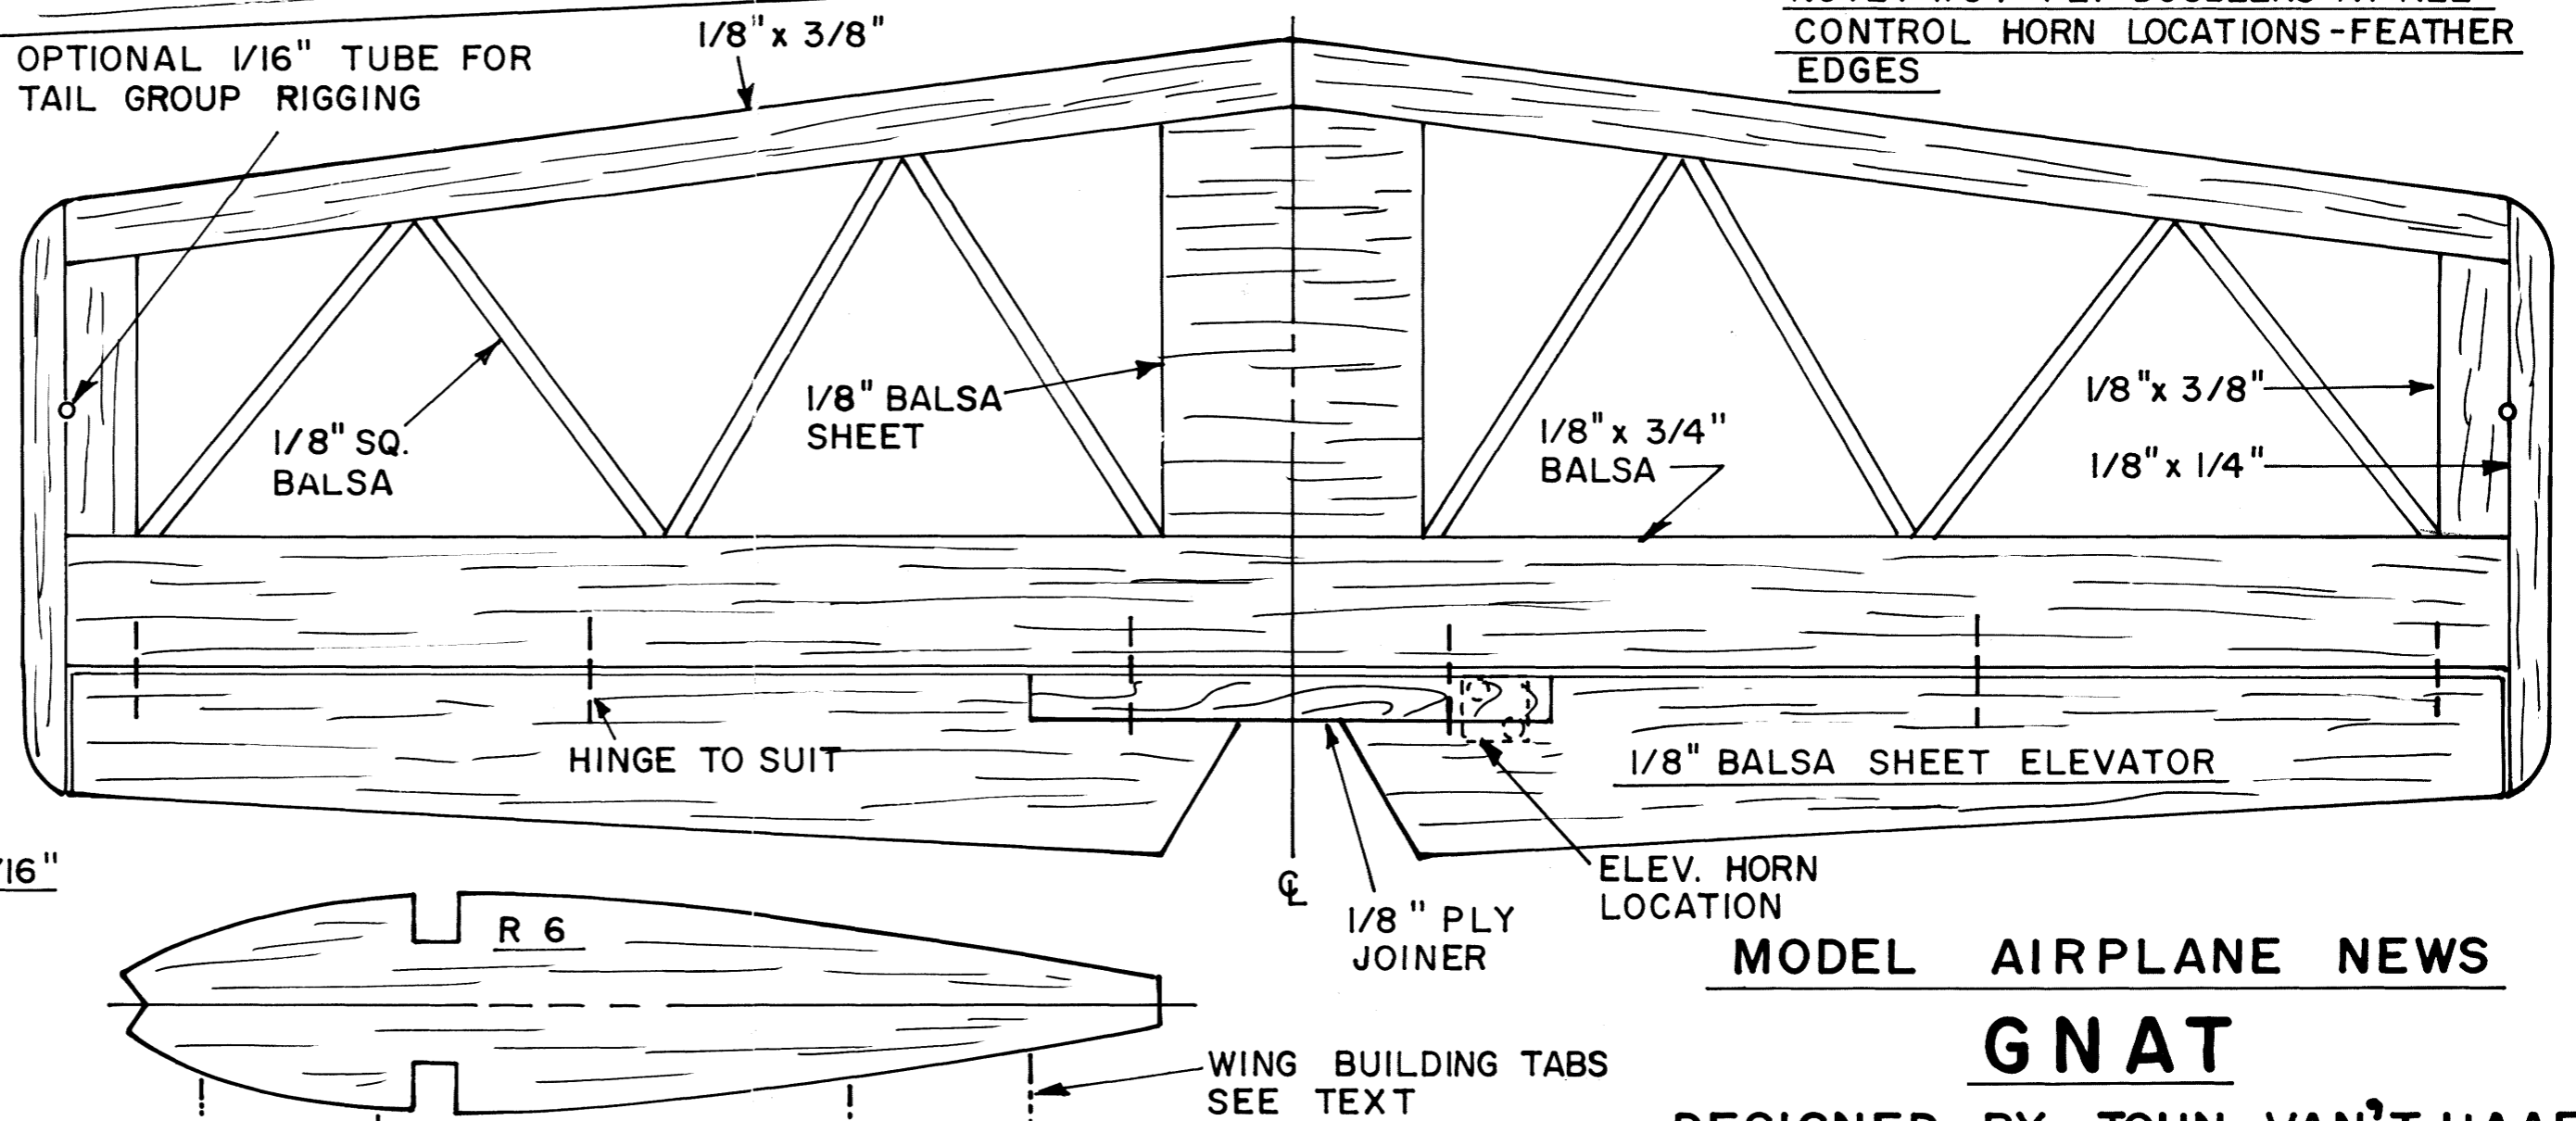

LANDING GEAR  
FRONT VIEW

A  
MATCH LINE

MODEL AIRPLANE NEWS

**GNAT**

DESIGNED BY JOHN VAN'T HAAF

DRAWING BY JOE DEMARCO FSP 01922

MODEL AIRPLANE NEWS  
**GNAT**  
DESIGNED BY JOHN VAN'T HAAF