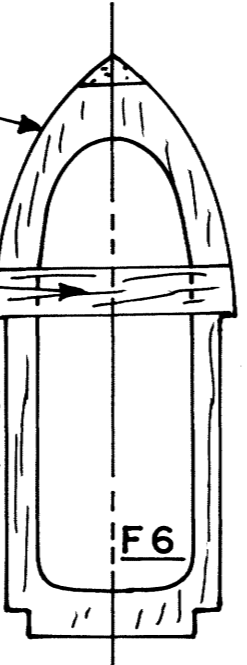

LANDING GEAR  
FRONT VIEW

A  
MATCH LINE

MODEL AIRPLANE NEWS

**GNAT**

DESIGNED BY JOHN VAN'T HAAF

DRAWING BY JOE DEMARCO FSP 01922

MODEL AIRPLANE NEWS  
**GNAT**  
DESIGNED BY JOHN VAN'T HAAF