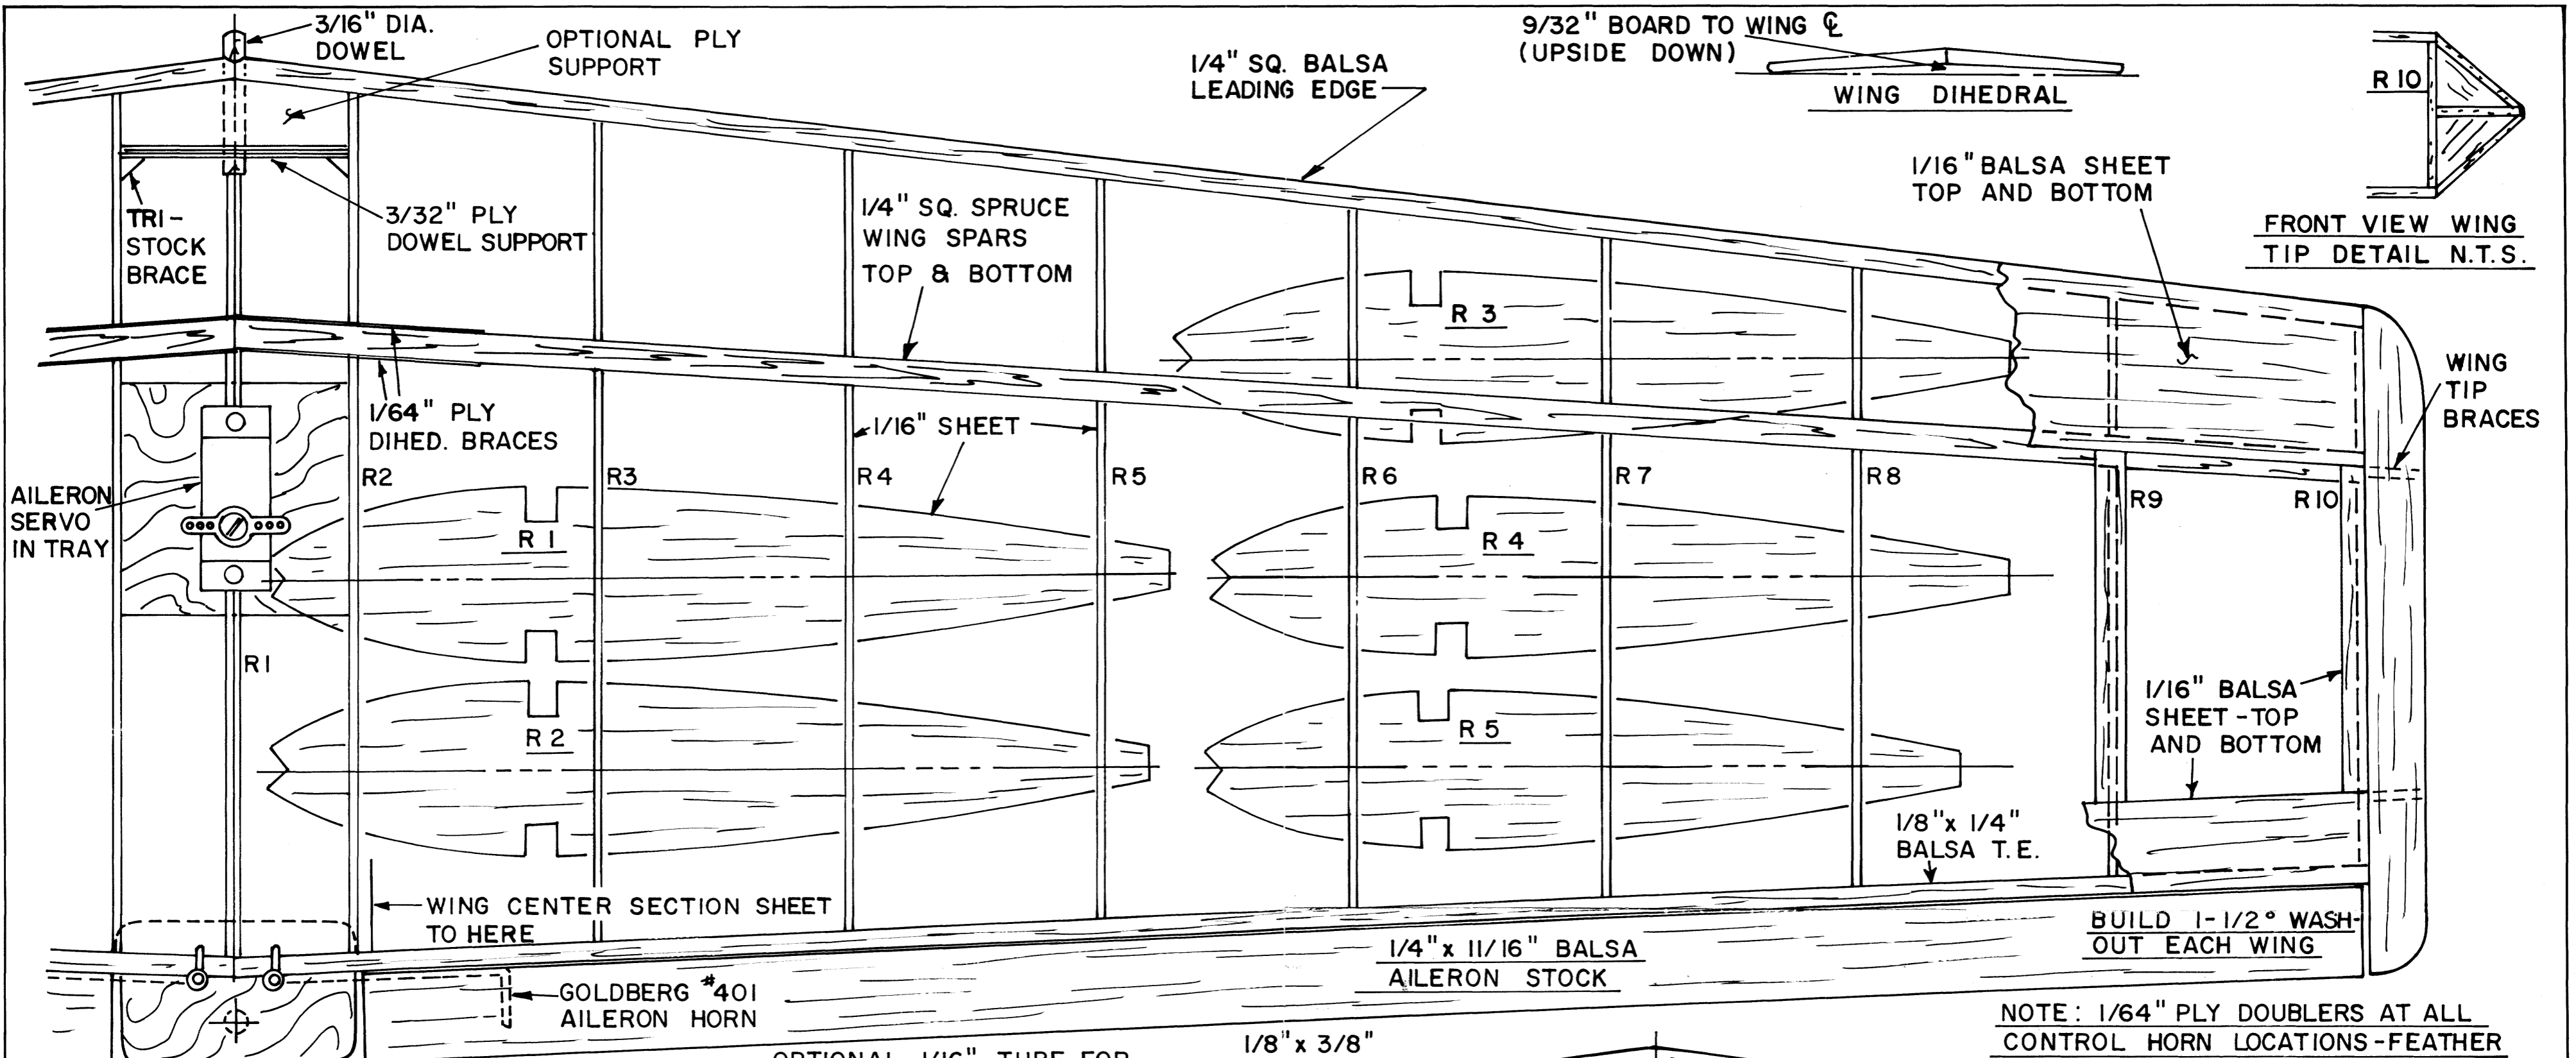

LANDING GEAR  
FRONT VIEW

A  
MATCH LINE

MODEL AIRPLANE NEWS

**GNAT**

DESIGNED BY JOHN VAN'T HAAF

DRAWING BY JOE DEMARCO FSP 01922

MODEL AIRPLANE NEWS  
**GNAT**  
DESIGNED BY JOHN VAN'T HAAF