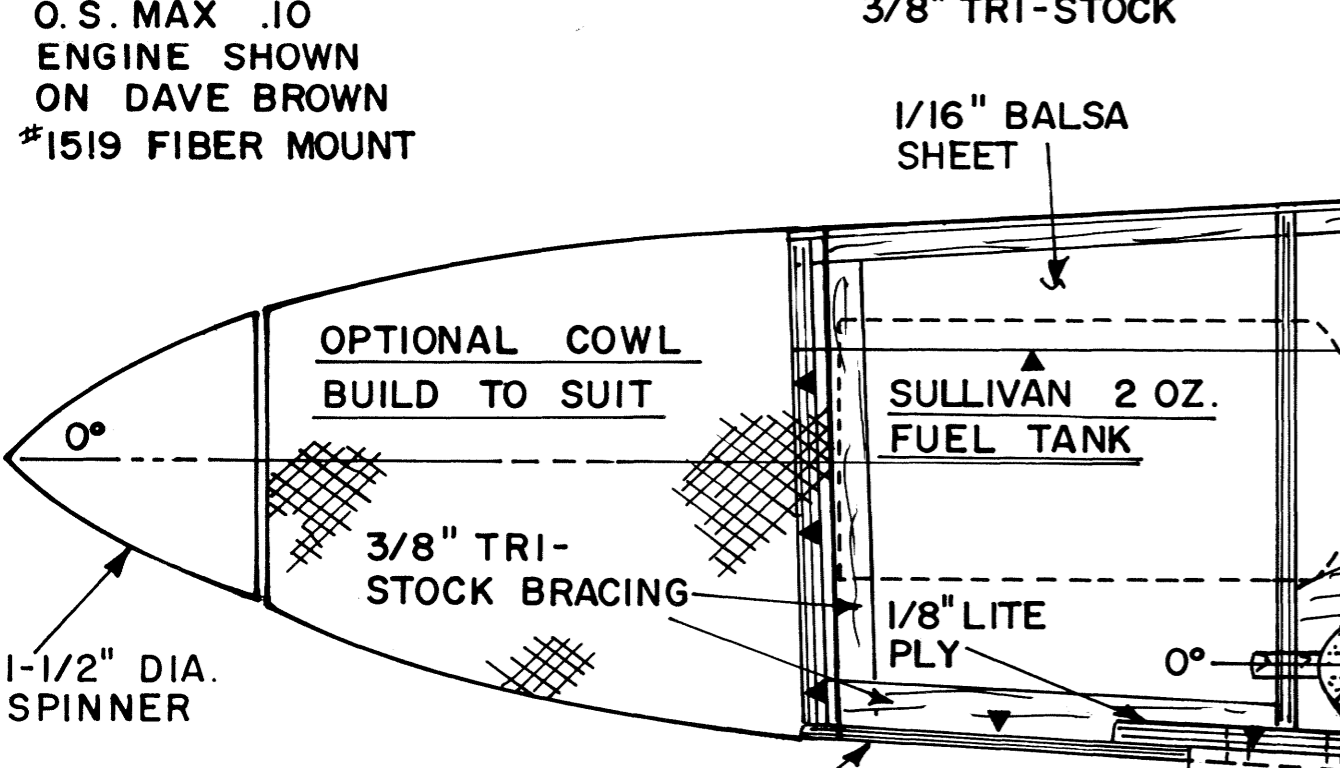

LANDING GEAR  
FRONT VIEW

A  
MATCH LINE

MODEL AIRPLANE NEWS

**GNAT**

DESIGNED BY JOHN VAN'T HAAF

DRAWING BY JOE DEMARCO FSP 01922

MODEL AIRPLANE NEWS  
**GNAT**  
DESIGNED BY JOHN VAN'T HAAF