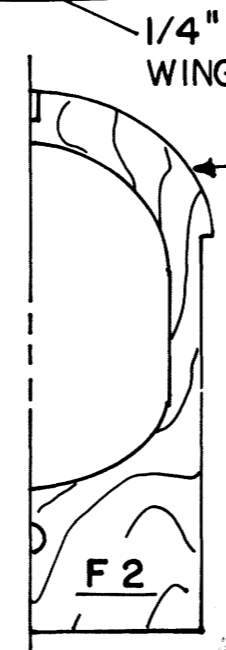

LANDING GEAR  
FRONT VIEW

A  
MATCH LINE

MODEL AIRPLANE NEWS

**GNAT**

DESIGNED BY JOHN VAN'T HAAF

DRAWING BY JOE DEMARCO FSP 01922

MODEL AIRPLANE NEWS  
**GNAT**  
DESIGNED BY JOHN VAN'T HAAF