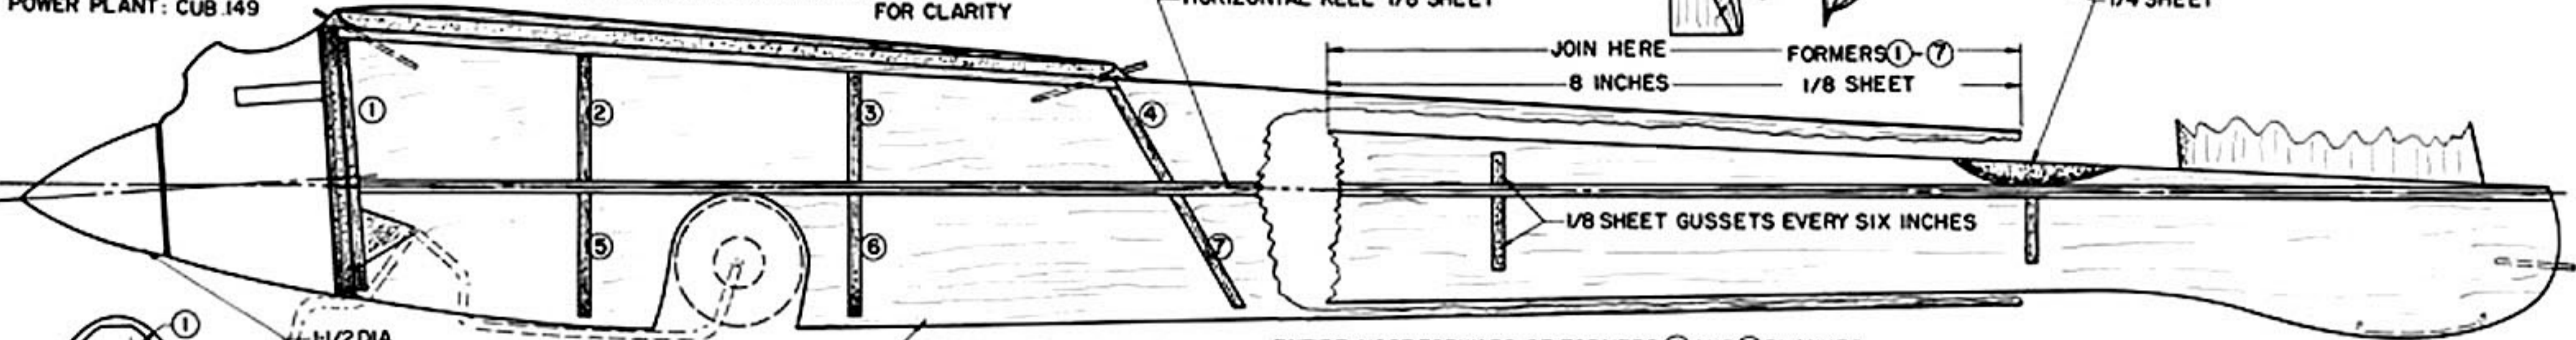

POWER PLANT: CUB 149

NOTE: WING PLATFORM OMITTED IN TOP VIEW FOR CLARITY

ENTIRE NOSE FORWARD OF FORMERS ④ AND ⑦ PLANKED WITH 1/8 Balsa

**FAlson**  
 DESIGNED FOR F.A.I.  
 COMPETITION - by BLANCHARD