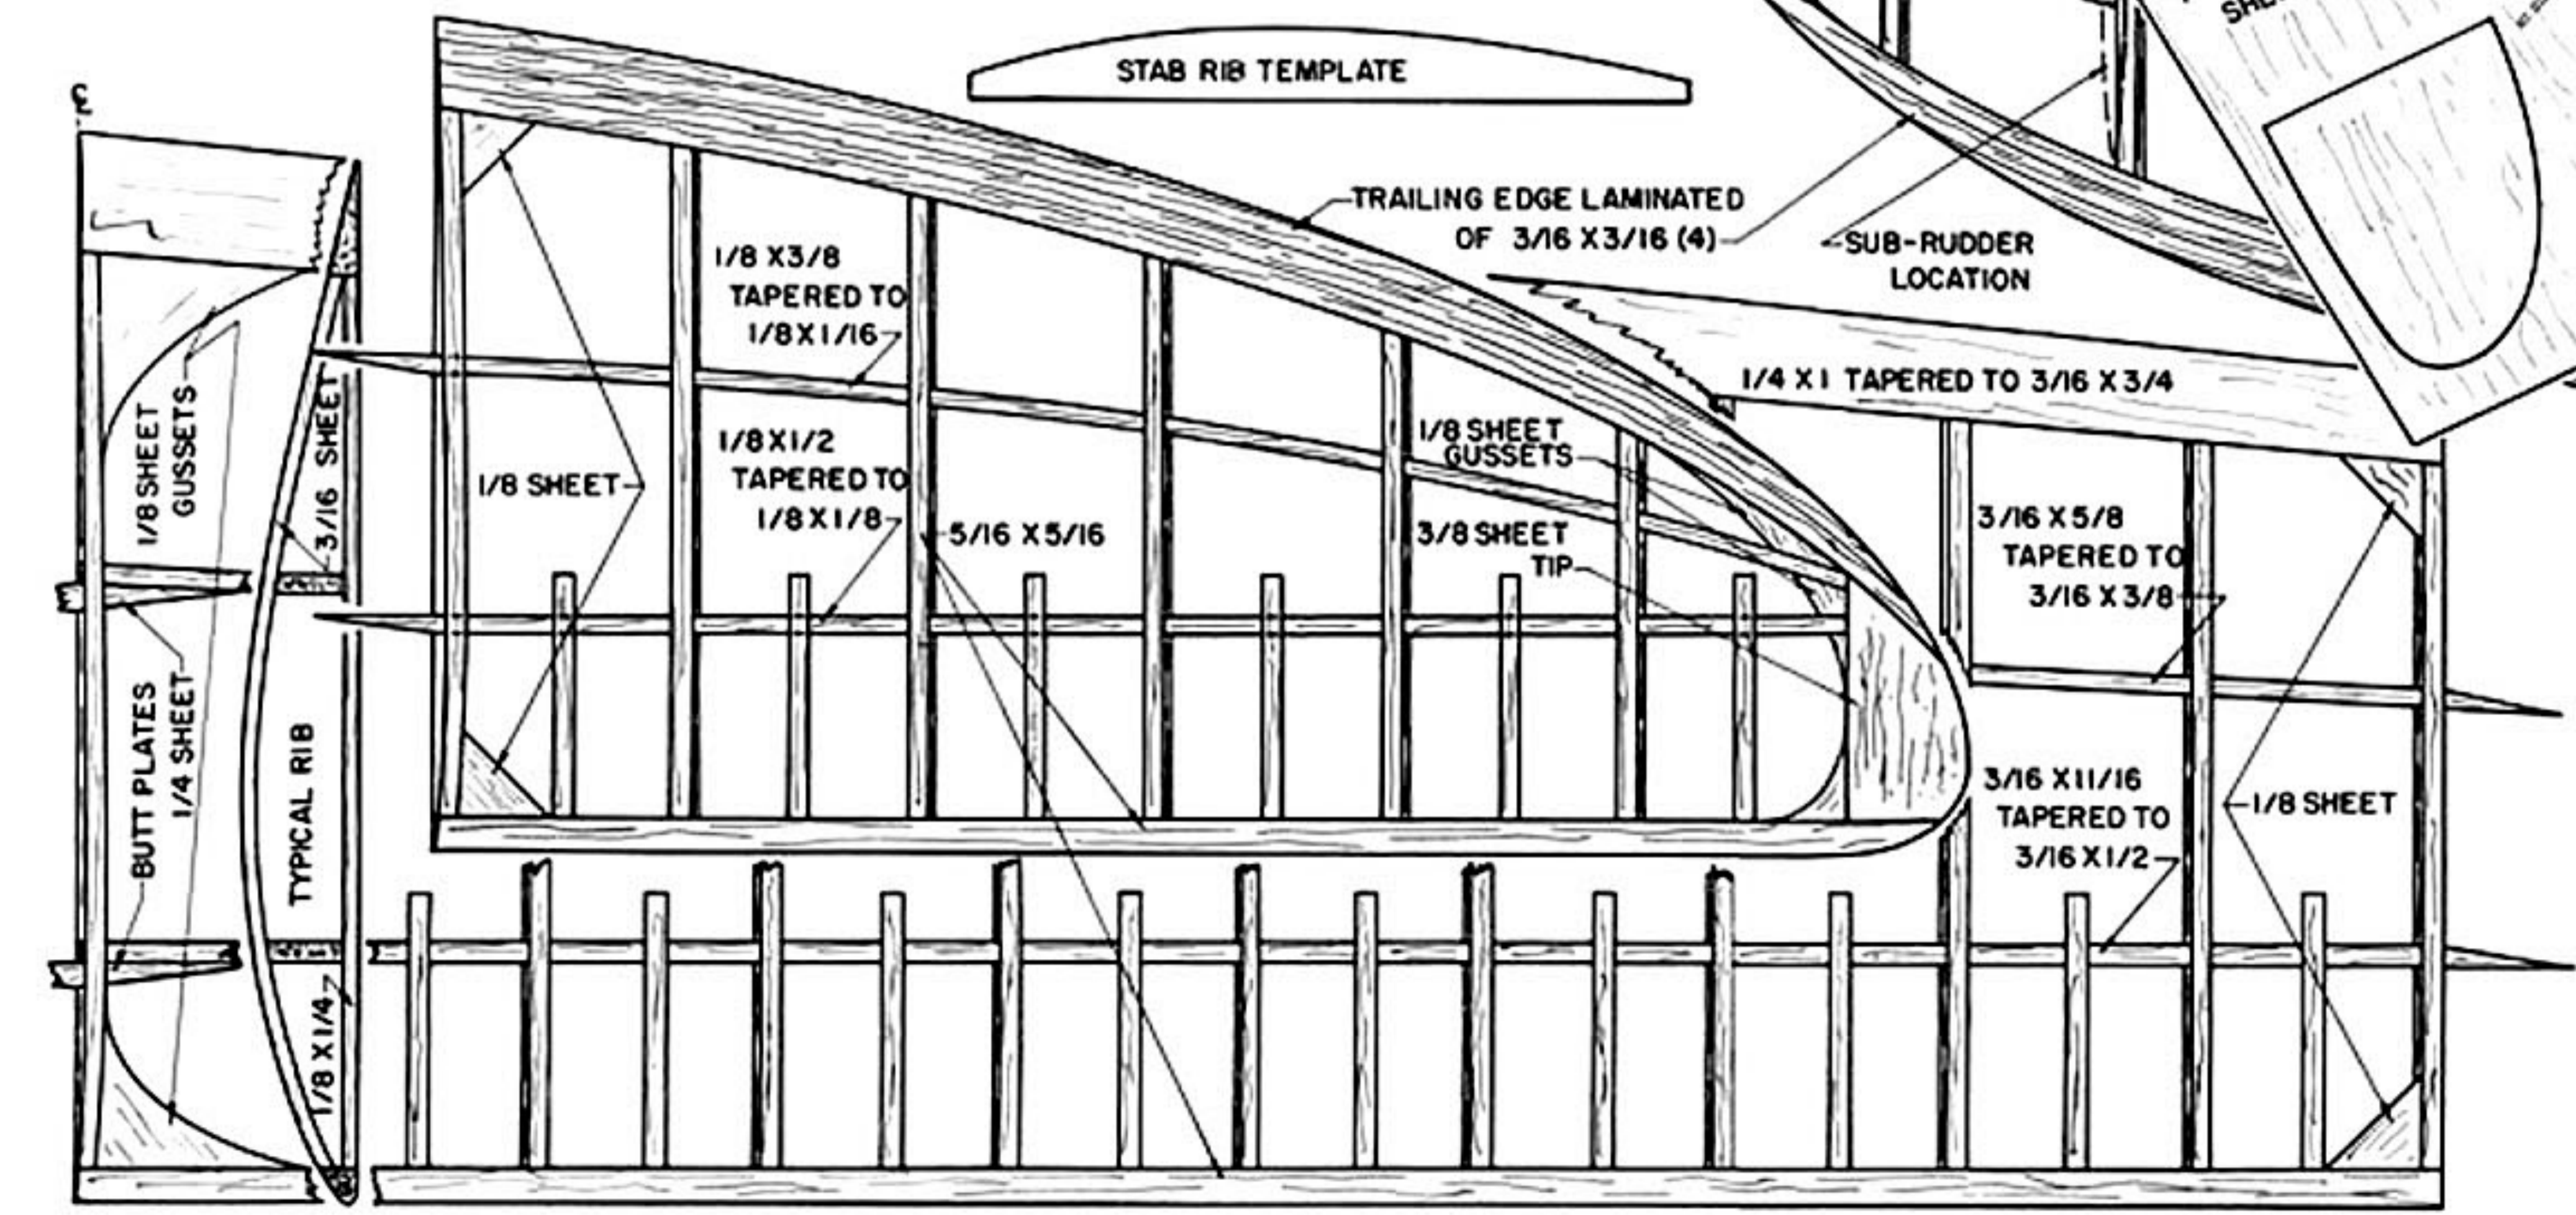

POWER PLANT: CUB 149

NOTE: WING PLATFORM OMITTED IN TOP VIEW FOR CLARITY

ENTIRE NOSE FORWARD OF FORMERS ④ AND ⑦ PLANKED WITH 1/8 Balsa

**FAlson**  
 DESIGNED FOR F.A.I.  
 COMPETITION - by BLANCHARD