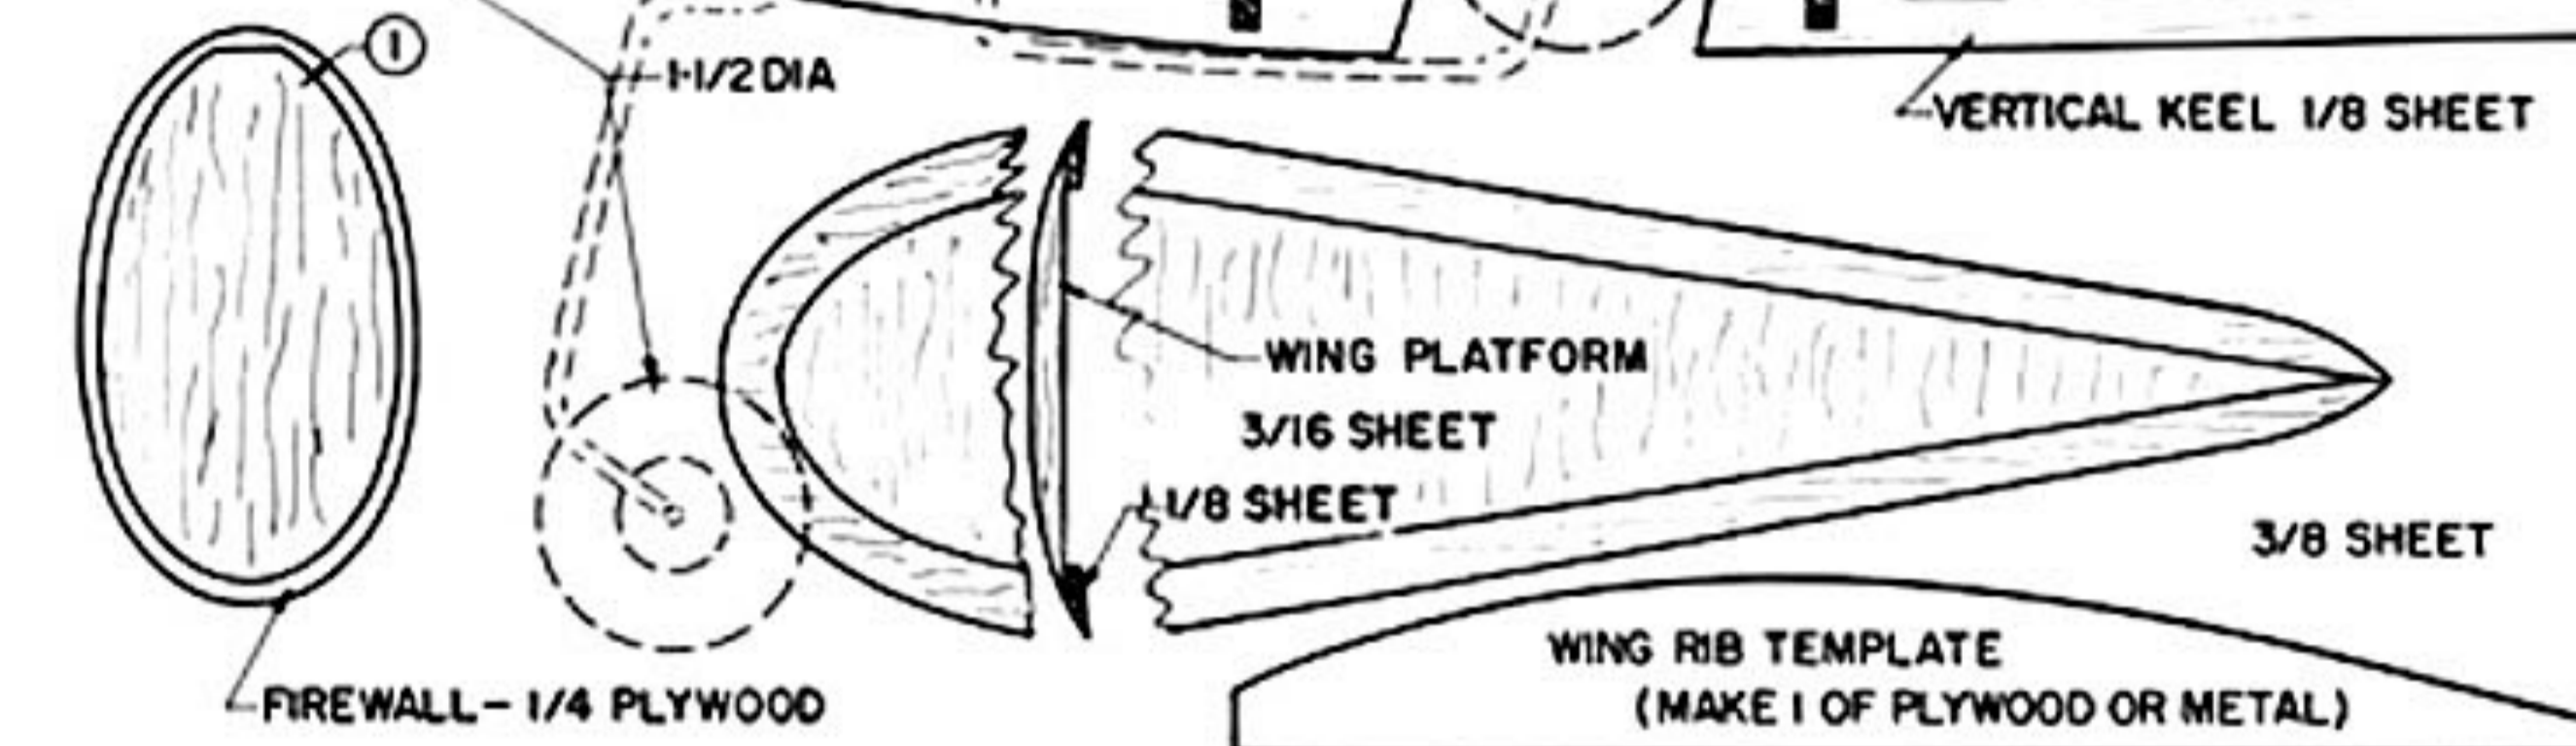

POWER PLANT: CUB 149

NOTE: WING PLATFORM OMITTED IN TOP VIEW FOR CLARITY

ENTIRE NOSE FORWARD OF FORMERS ④ AND ⑦ PLANKED WITH 1/8 Balsa

**FAlson**  
 DESIGNED FOR F.A.I.  
 COMPETITION - by BLANCHARD