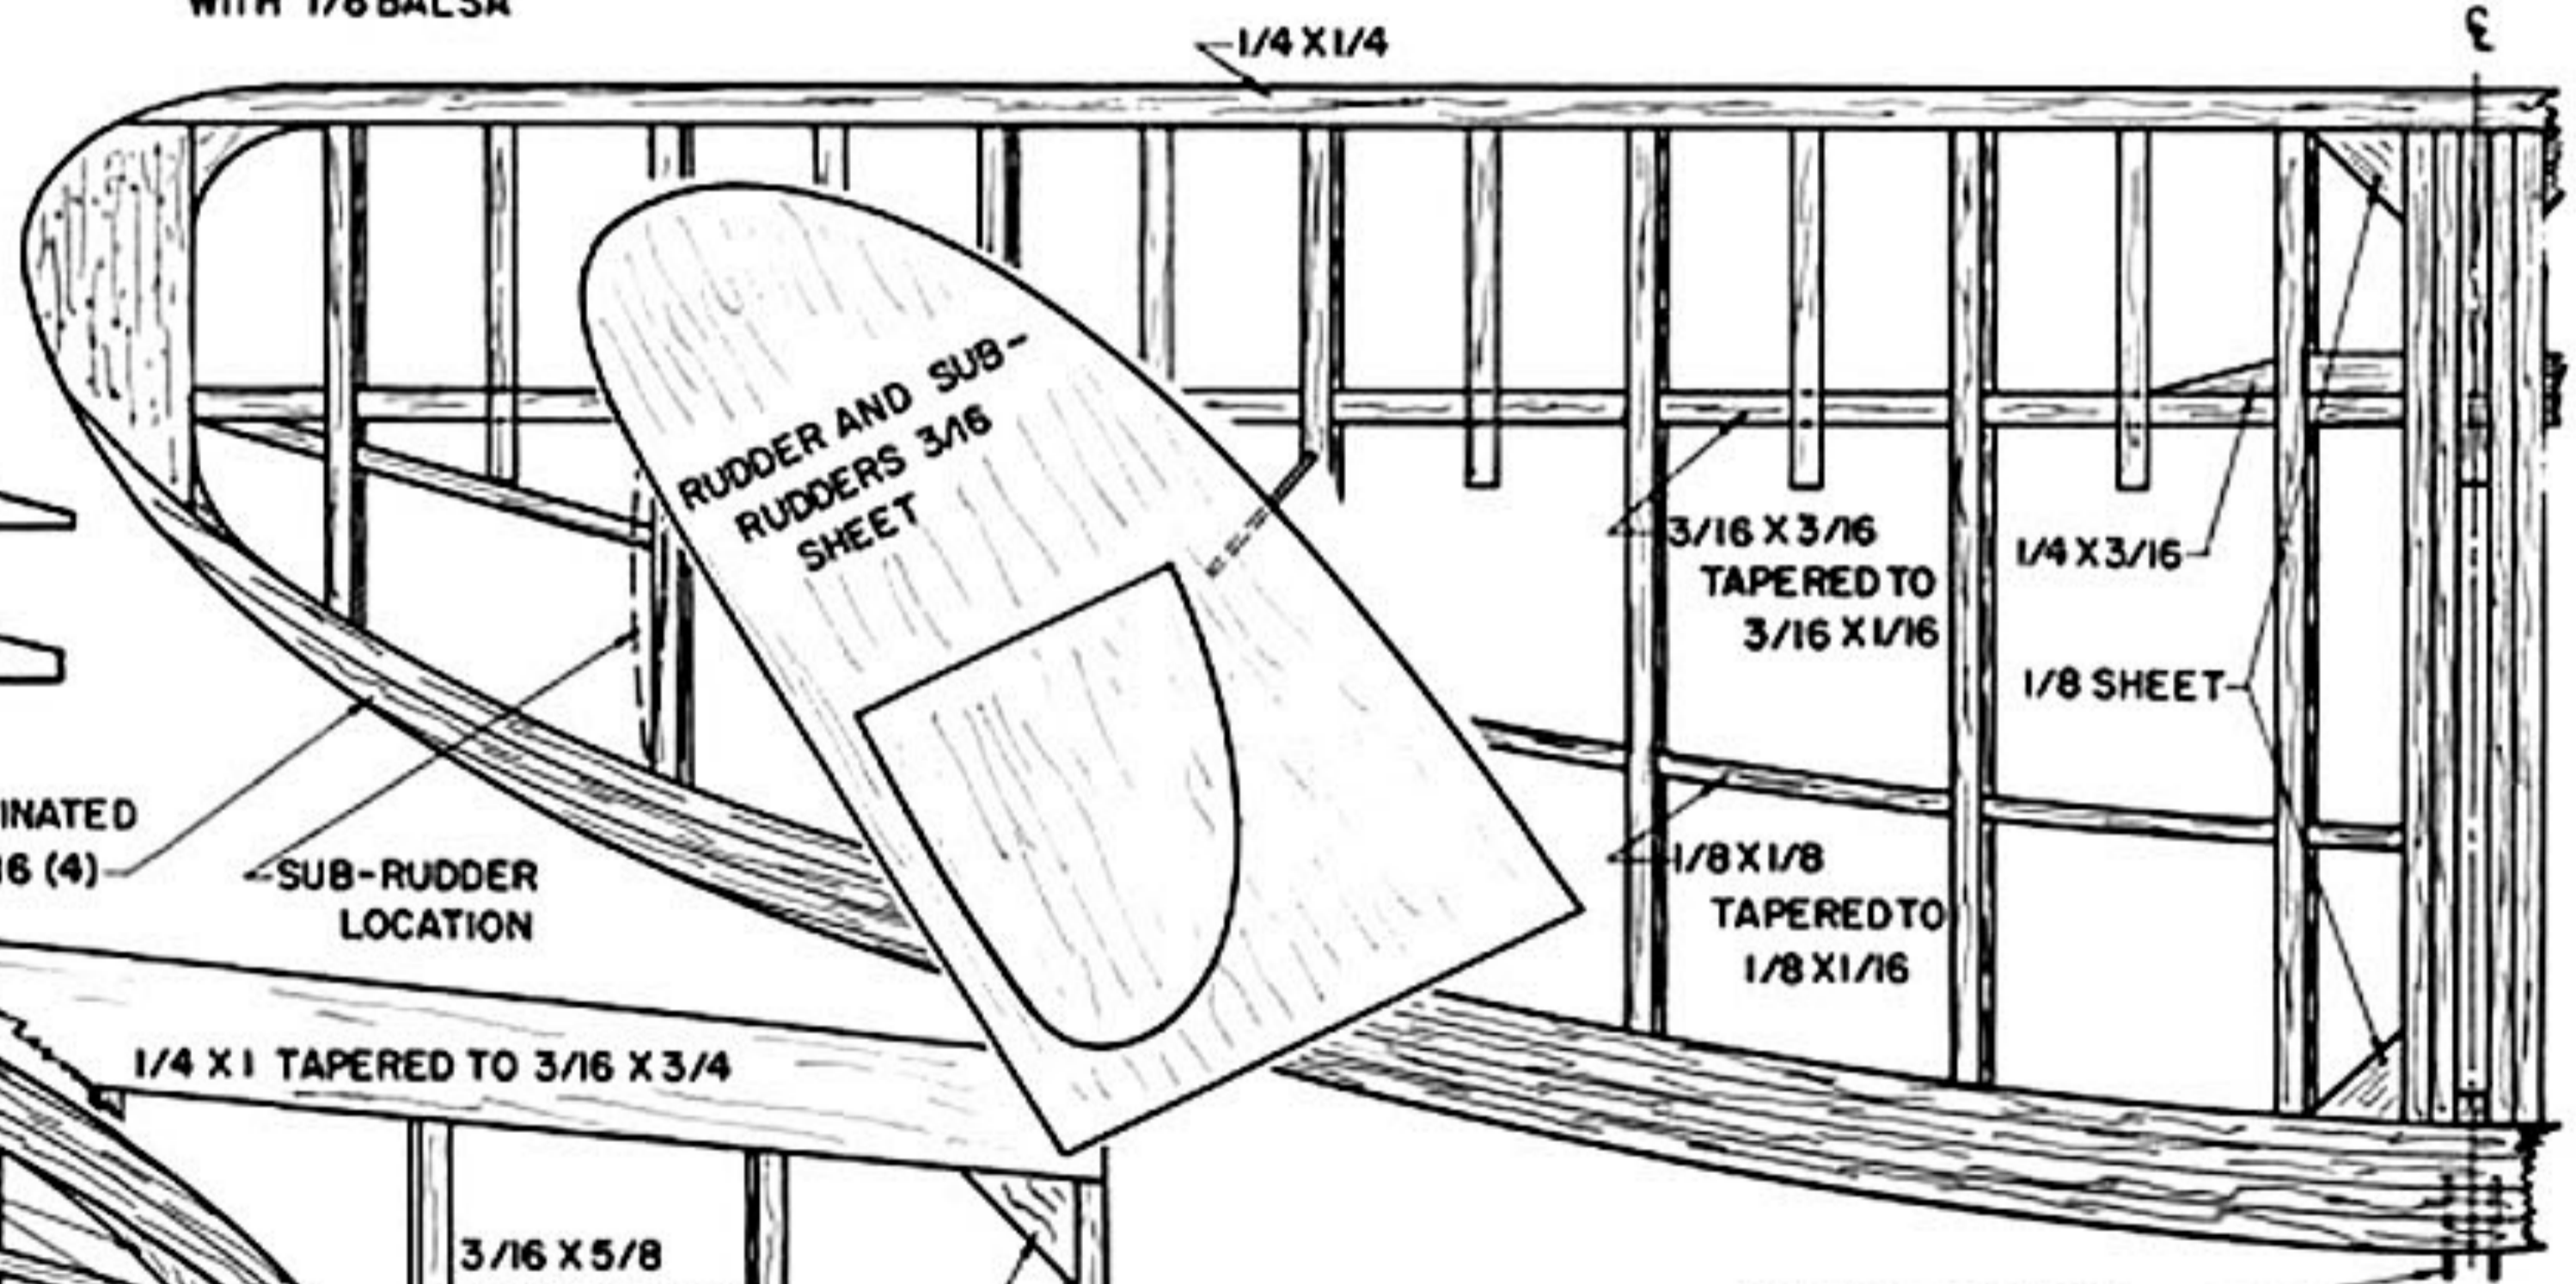

POWER PLANT: CUB 149

NOTE: WING PLATFORM OMITTED IN TOP VIEW FOR CLARITY

ENTIRE NOSE FORWARD OF FORMERS ④ AND ⑦ PLANKED WITH 1/8 Balsa

**FAlson**  
 DESIGNED FOR F.A.I.  
 COMPETITION - by BLANCHARD