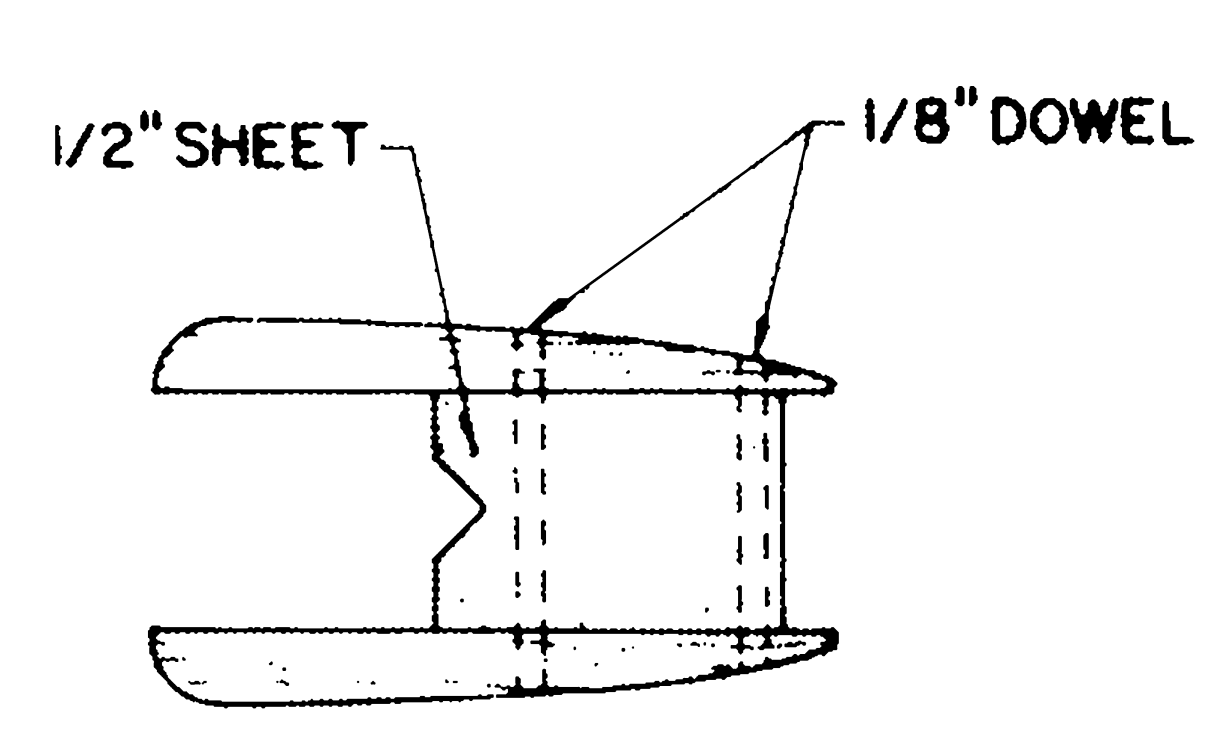

MAIN RIB 3/32" 4-6 LB. C-GRAIN SHEET 6 REQ.
CENTER RIB 1/8" 8-12 LB. SHEET 4 REQ.

WARNING
FLYING COMBAT COULD BE HAZARDOUS TO YOUR AIRPLANE

"BEE WARE"

COMBAT
DESIGNED & DRAWN BY
IRA "BRUTES" KEELER & LARRY GARGILL
TRACED FOR M.A.N. BY RAY BORDEN

WINGSPAN: 42"
WEIGHT: 17 OZ.
AIRFOIL: 20% HIGHPOINT

MATERIAL BALSA OR SPECIFIED DIMENSIONS ARE IN INCHES					
IN.	MM	IN.	MM	IN.	MM
1/64	.5	1/8	3	1/2	13
1/32	1.0	3/16	5	5/8	16
1/16	1.5	1/4	6.5	3/4	19
3/32	2.5	3/8	9.5	1	25