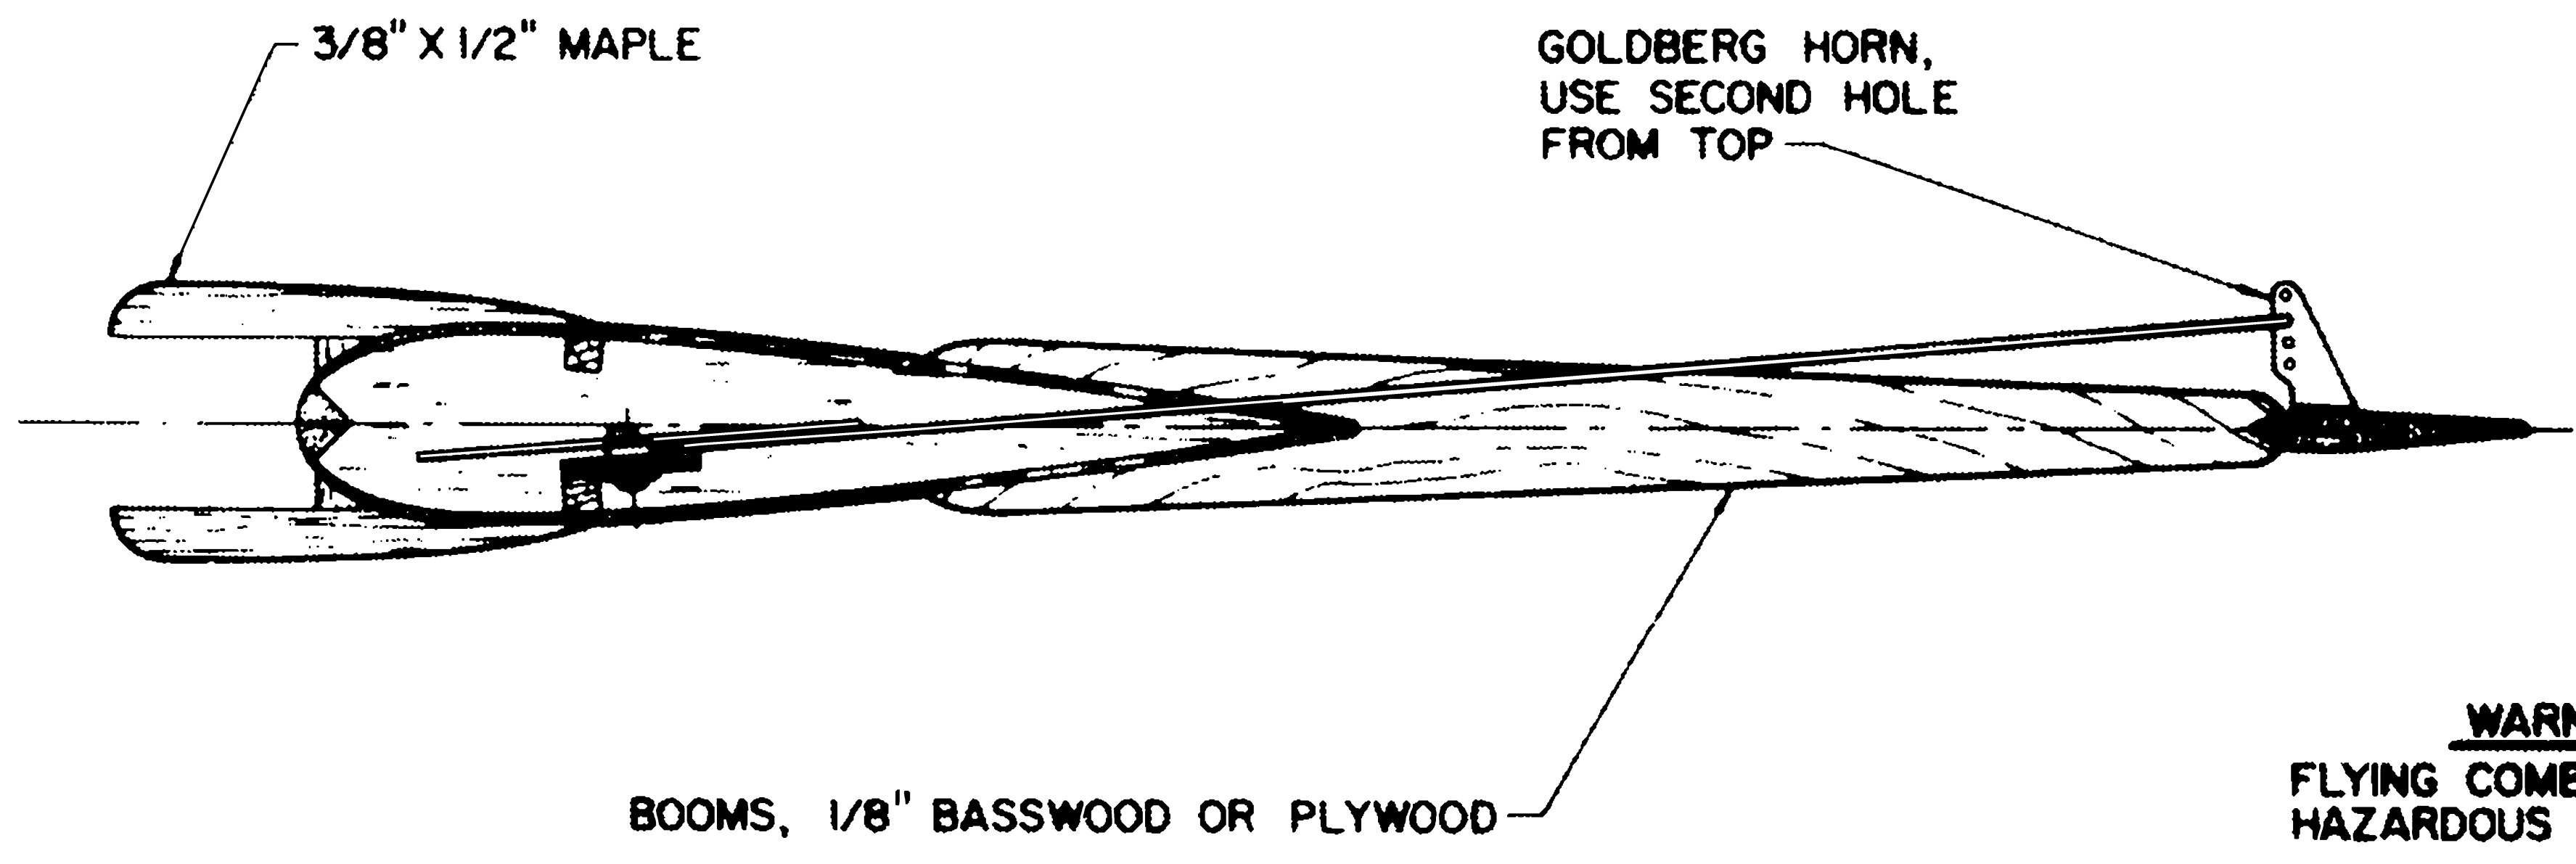

MAIN RIB 3/32" 4-6 LB. C-GRAIN SHEET 6 REQ.
CENTER RIB 1/8" 8-12 LB. SHEET 4 REQ.

WARNING
FLYING COMBAT COULD BE HAZARDOUS TO YOUR AIRPLANE

"BEE WARE"

COMBAT
DESIGNED & DRAWN BY
IRA "BRUTES" KEELER & LARRY GARGILL
TRACED FOR M.A.N. BY RAY BORDEN

WINGSPAN: 42"
WEIGHT: 17 OZ.
AIRFOIL: 20% HIGHPOINT

MATERIAL BALSA OR SPECIFIED DIMENSIONS ARE IN INCHES					
IN.	MM	IN.	MM	IN.	MM
1/64	.5	1/8	3	1/2	13
1/32	1.0	3/16	5	5/8	16
1/16	1.5	1/4	6.5	3/4	19
3/32	2.5	3/8	9.5	1	25