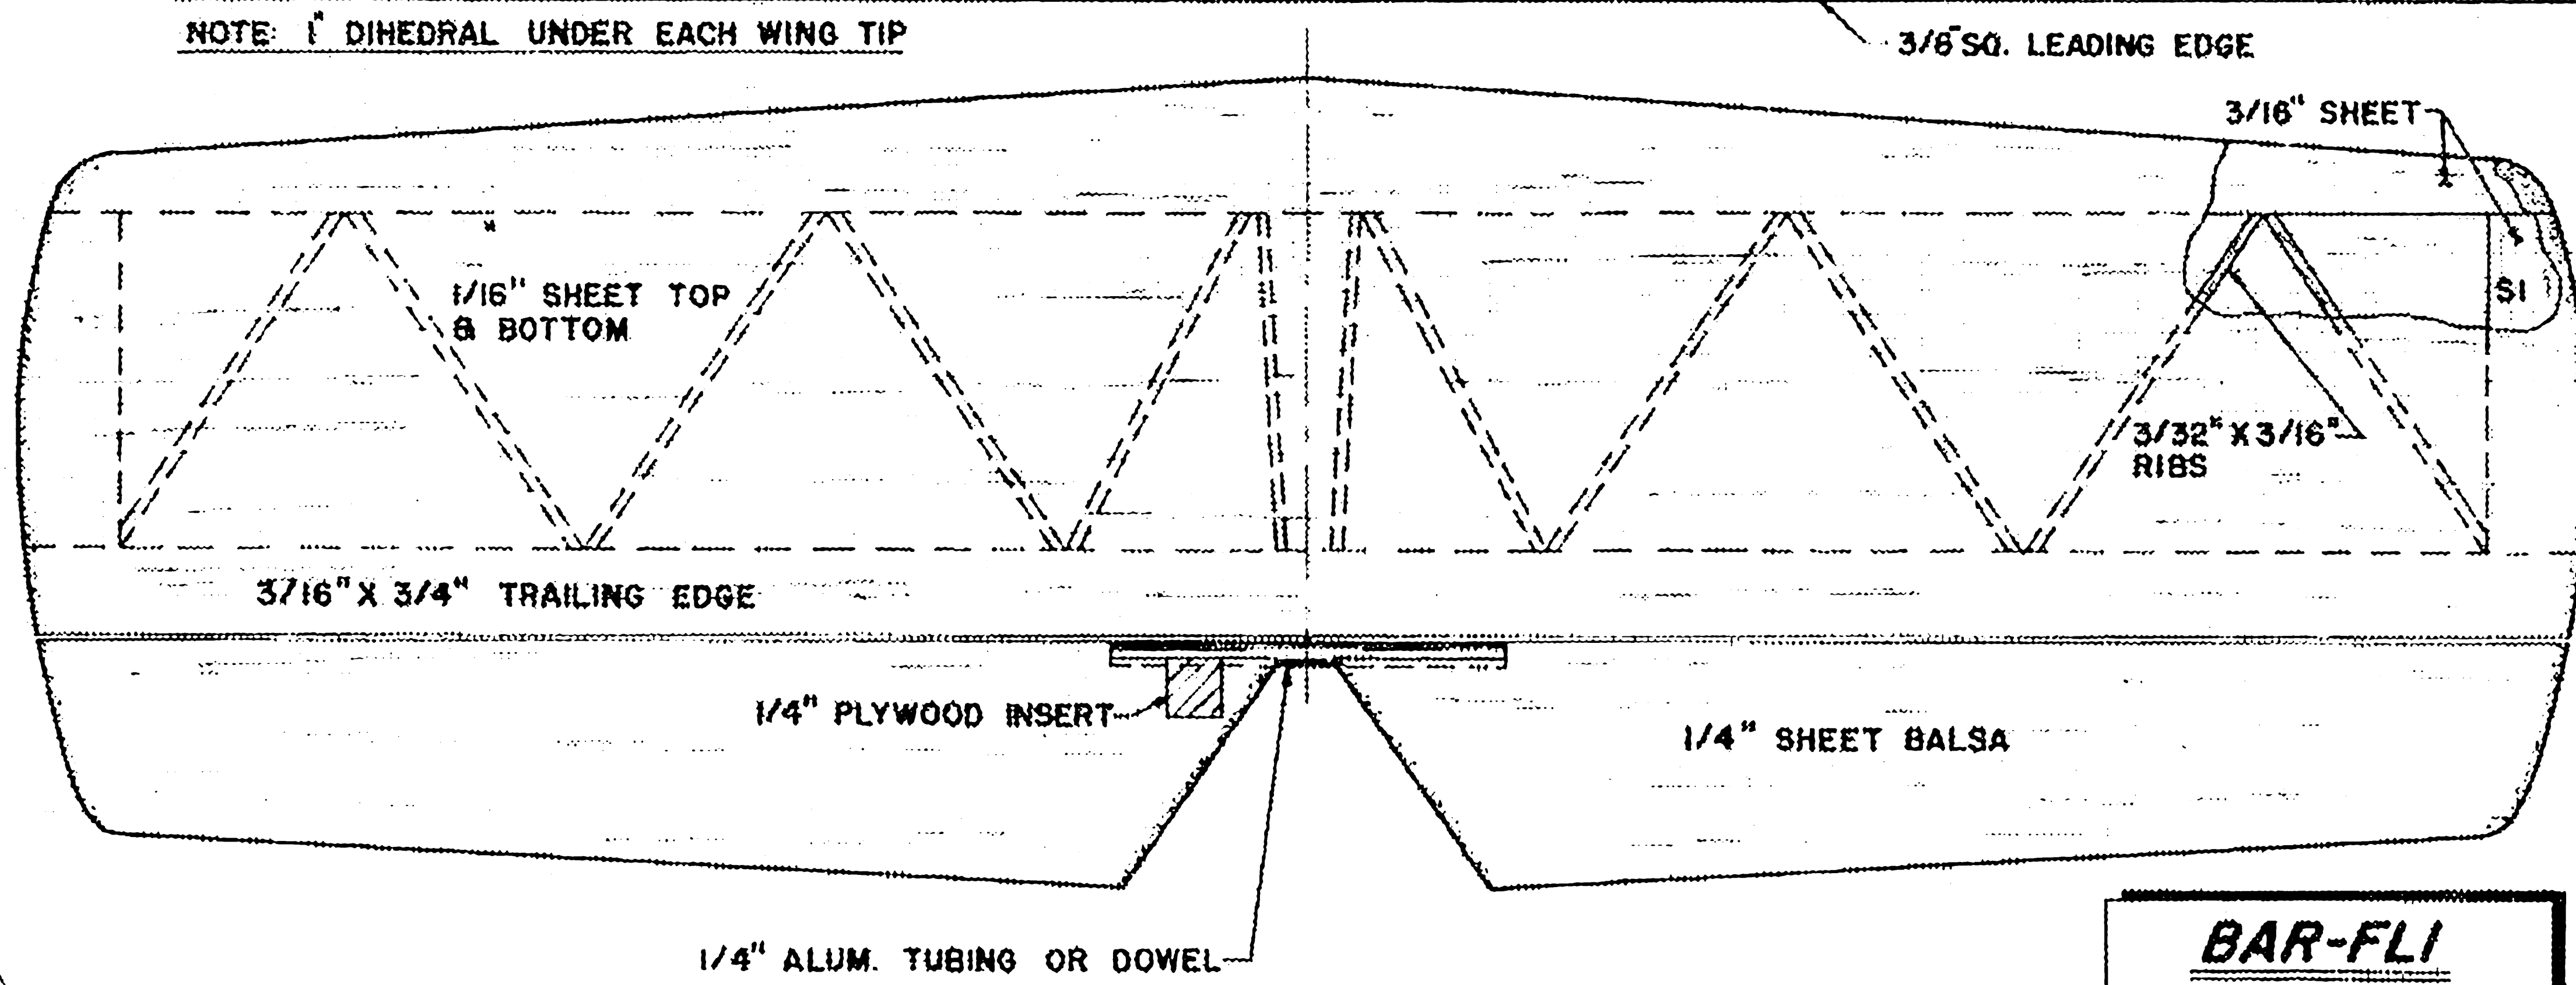

NOTE: 1° DIHEDRAL UNDER EACH WING TIP

**BAR-FLI**  
Designed & Drawn By:  
PHIL KRAFT  
Inked For M.A.N. By:  
BILL TOMASCO