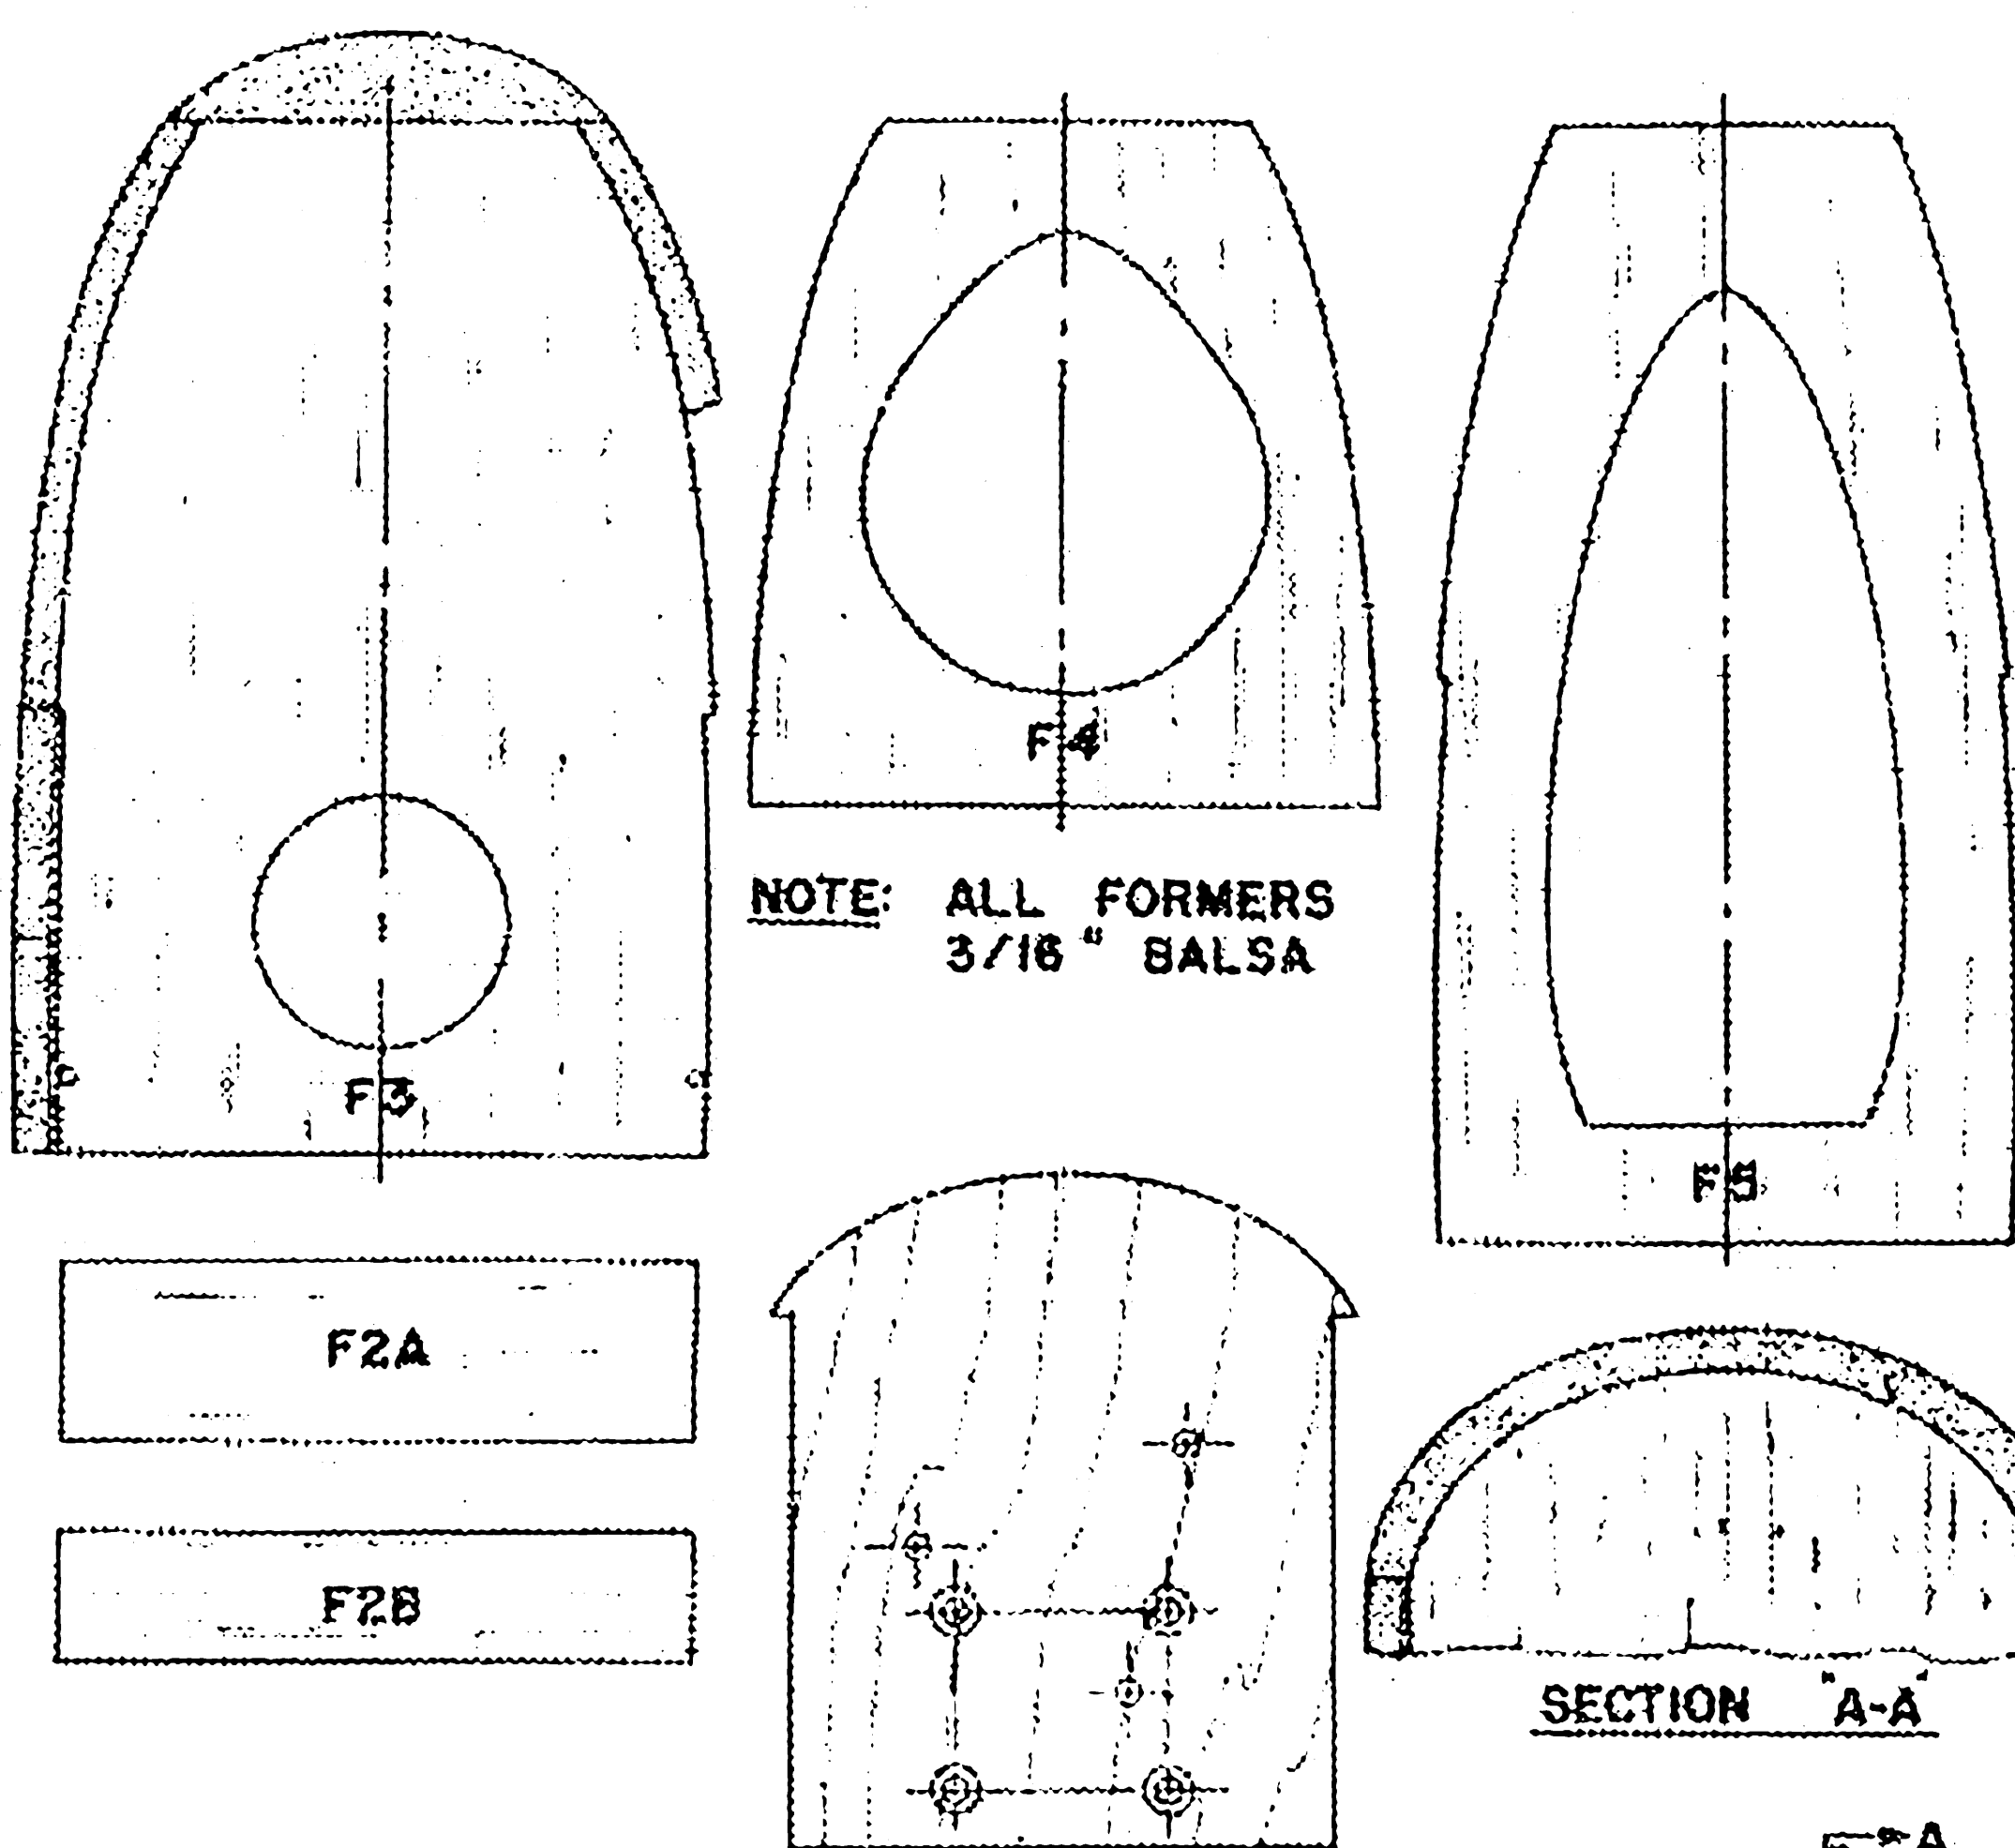

NOTE: 1° DIHEDRAL UNDER EACH WING TIP

**BAR-FLI**  
Designed & Drawn By:  
PHIL KRAFT  
Inked For M.A.N. By:  
BILL TOMASCO