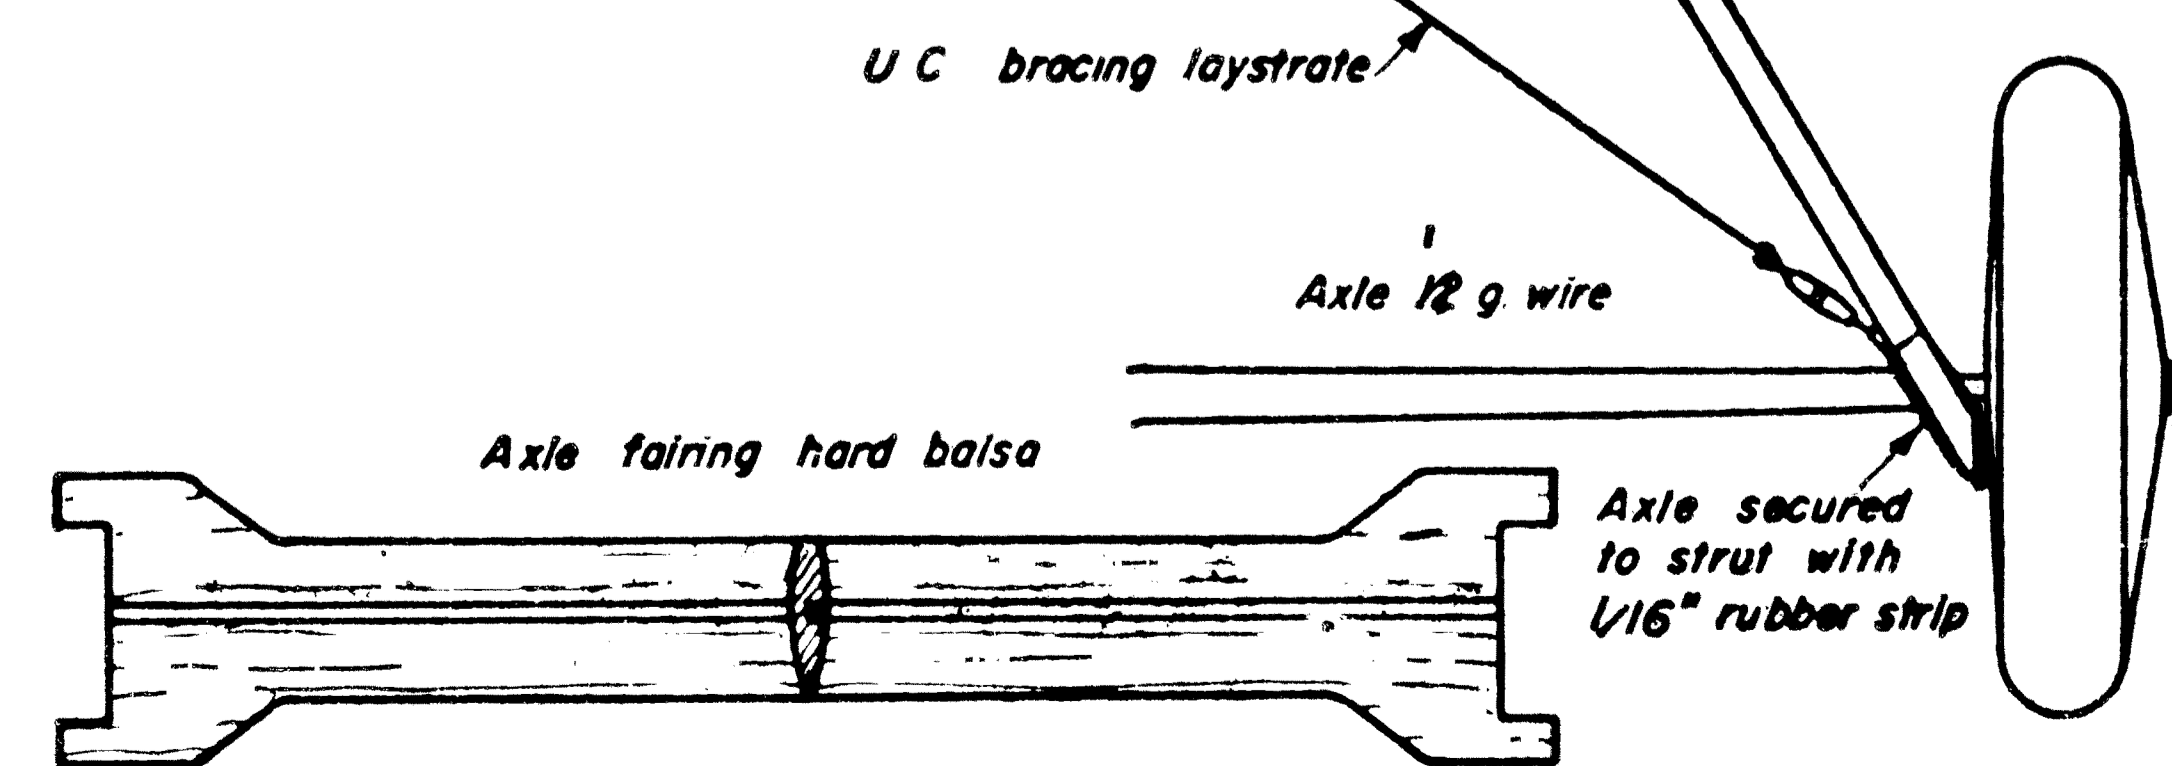

- Longerons 1/4" x 1/8" spruce
- Spacers 1/4" x 1/8" balsa
- Formers 1/8" ply

ANSALDO SVA4
 MA C MILANI
 359 Span 45 Length 39" 8'6"
 2 SHTS Engine 6-11cc
 C Model Aircraft 1961
 19-20 Noel St London W1

ANSALDO SVA4
 MA C MILANI
 359 Span 45" Length 39" 8/6
 2 SHTS Engine 6-11cc
 © Model Aircraft 1961
 19-20 Noel St London W.1