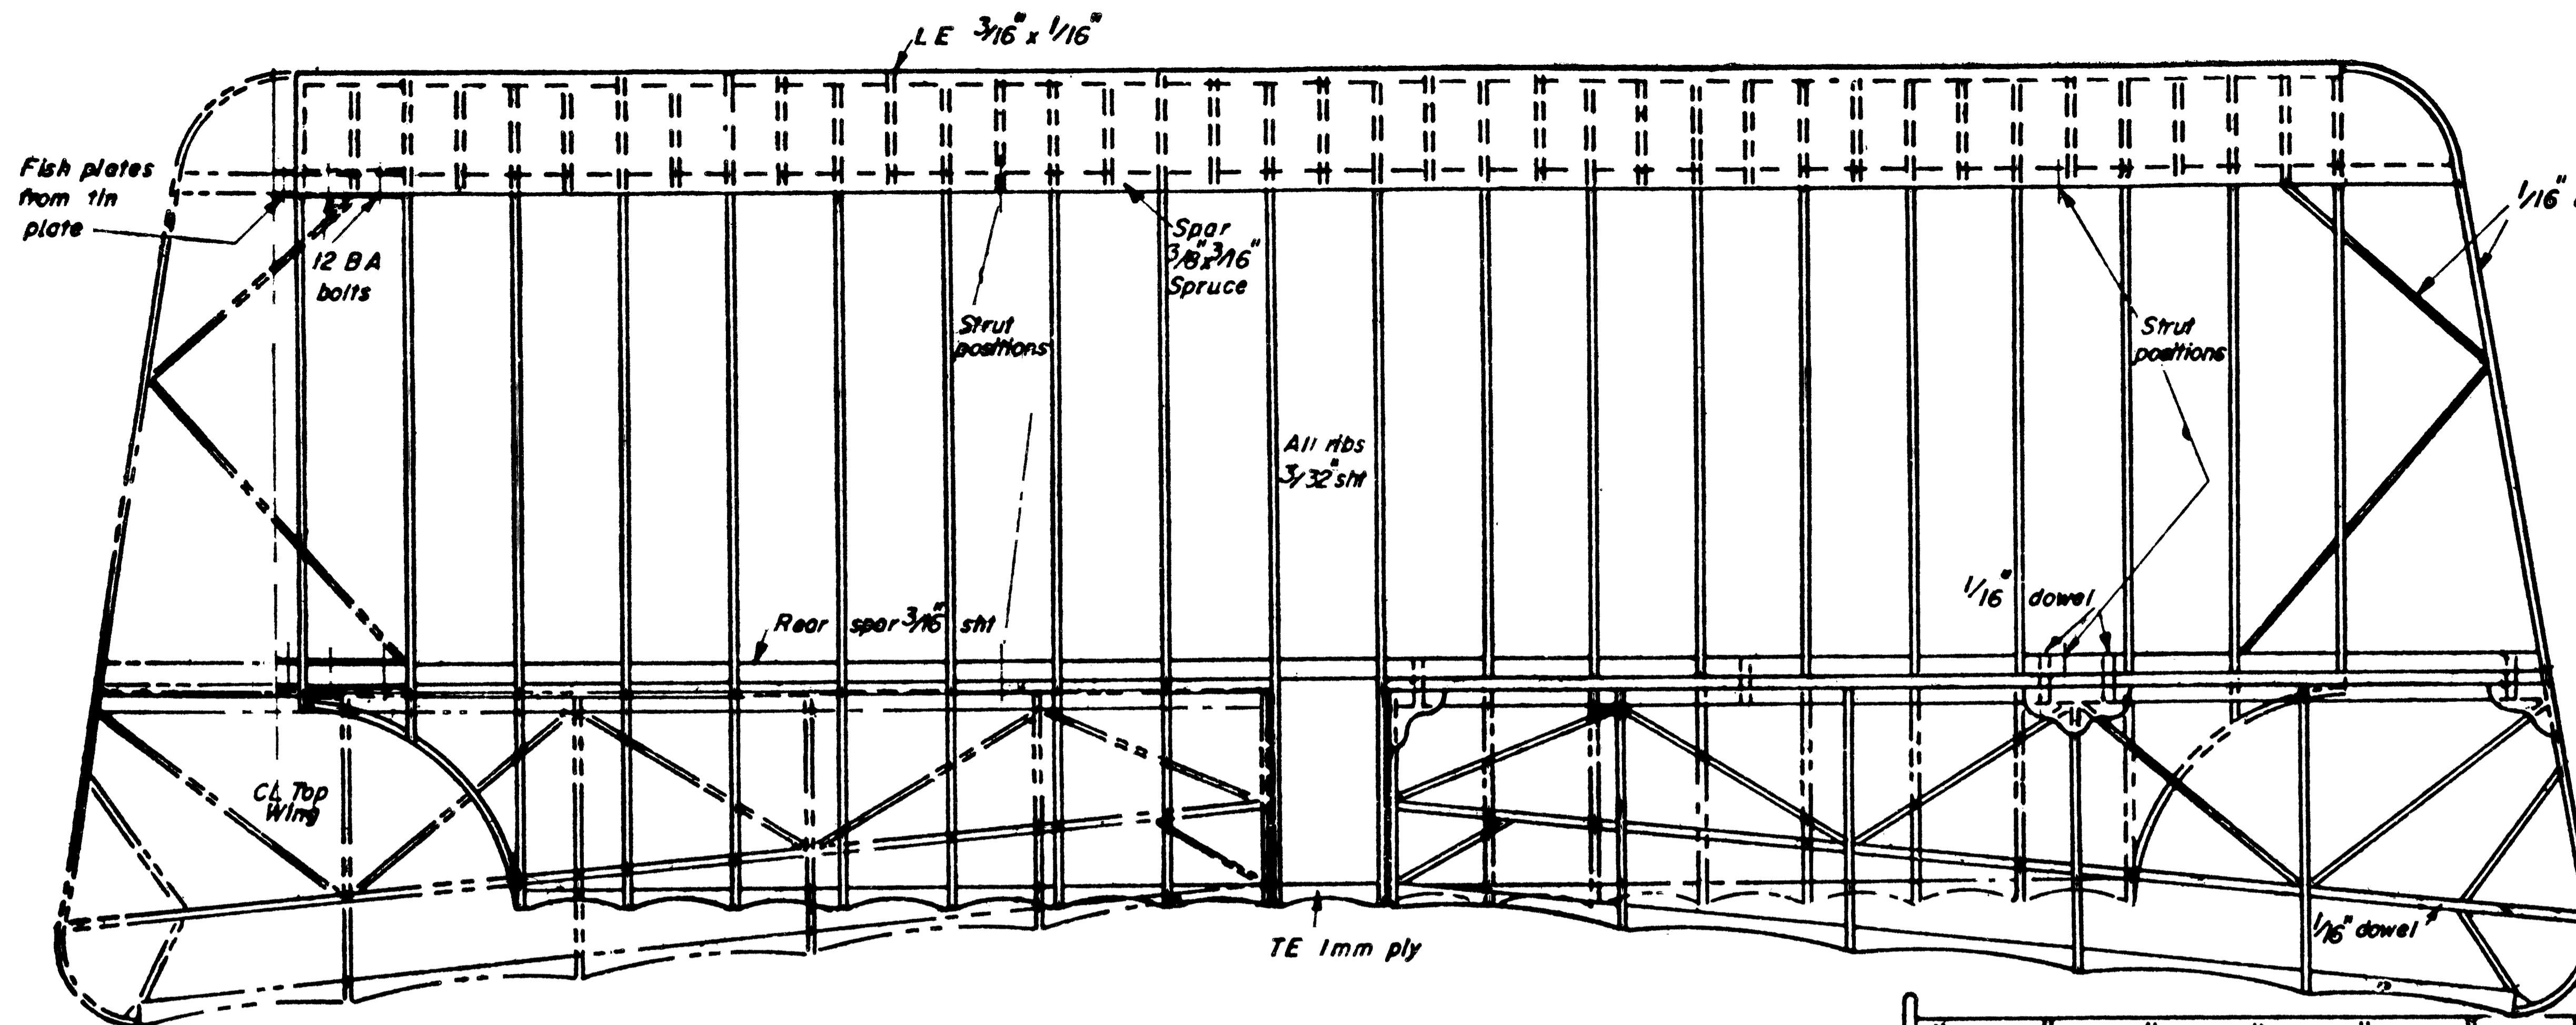

- Longerons 1/4" x 1/8" spruce
- Spacers 1/4" x 1/8" balsa
- Formers 1/8" ply

ANSALDO SVA4
 MA C MILANI
 359 Span 45 Length 39" 8'6"
 2 SHTS Engine 6-11cc
 C Model Aircraft 1961
 19-20 Noel St London W1

ANSALDO SVA4
 MA C MILANI
 359 Span 45" Length 39" 8/6
 2 SHTS Engine 6-11cc
 © Model Aircraft 1961
 19-20 Noel St London W.1