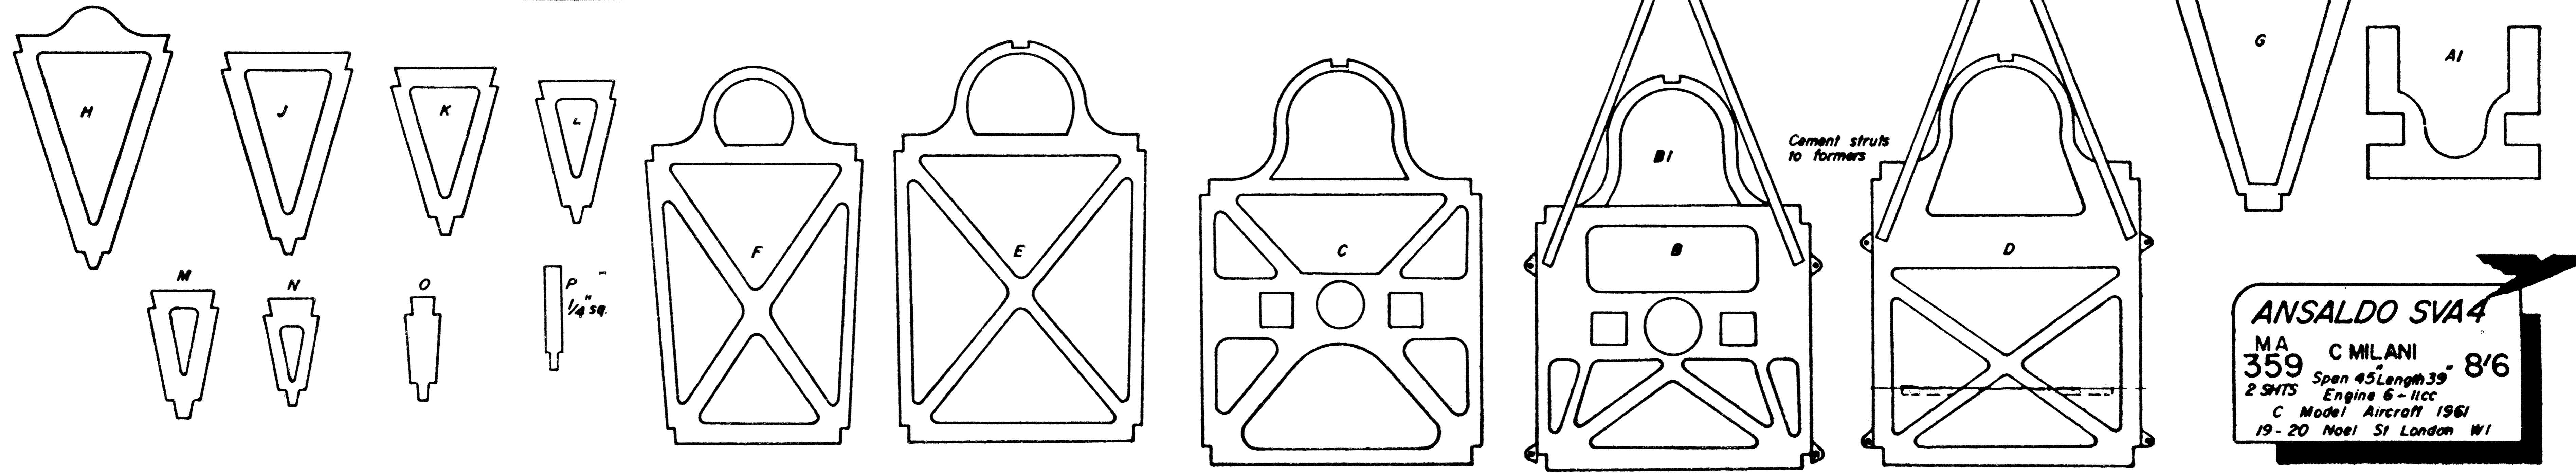

- Longerons 1/4" x 1/8" spruce
- Spacers 1/4" x 1/8" balsa
- Formers 1/8" ply

ANSALDO SVA4
 MA C MILANI
 359 Span 45 Length 39" 8'6"
 2 SHTS Engine 6-11cc
 C Model Aircraft 1961
 19-20 Noel St London W1

ANSALDO SVA4
 MA C MILANI
 359 Span 45" Length 39" 8/6
 2 SHTS Engine 6-11cc
 © Model Aircraft 1961
 19-20 Noel St London W.1