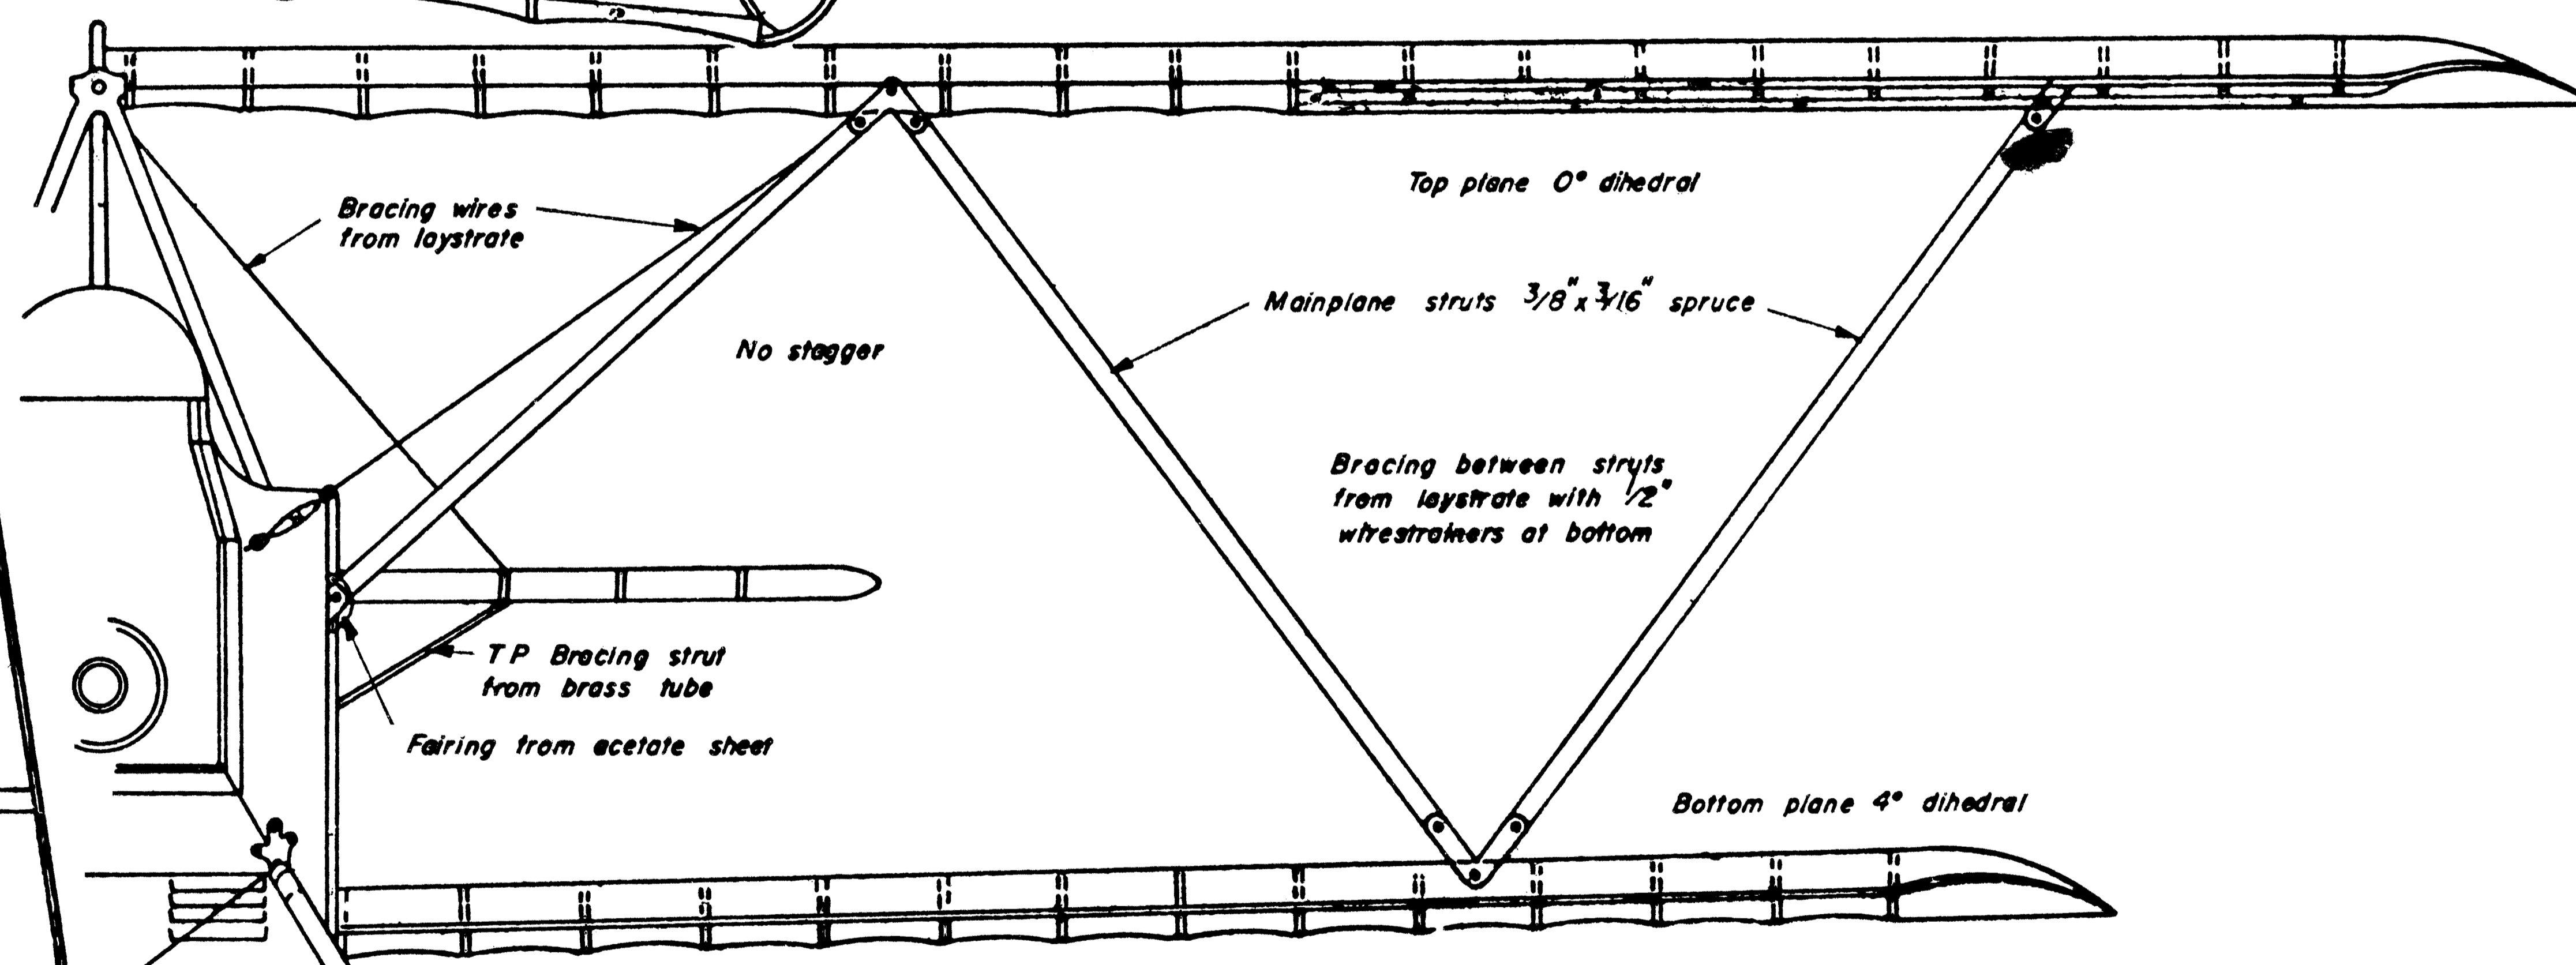

- Longerons 1/4" x 1/8" spruce
- Spacers 1/4" x 1/8" balsa
- Formers 1/8" ply

ANSALDO SVA4
 MA C MILANI
 359 Span 45 Length 39" 8'6"
 2 SHTS Engine 6-11cc
 C Model Aircraft 1961
 19-20 Noel St London W1

ANSALDO SVA4
 MA C MILANI
 359 Span 45" Length 39" 8/6
 2 SHTS Engine 6-11cc
 © Model Aircraft 1961
 19-20 Noel St London W.1