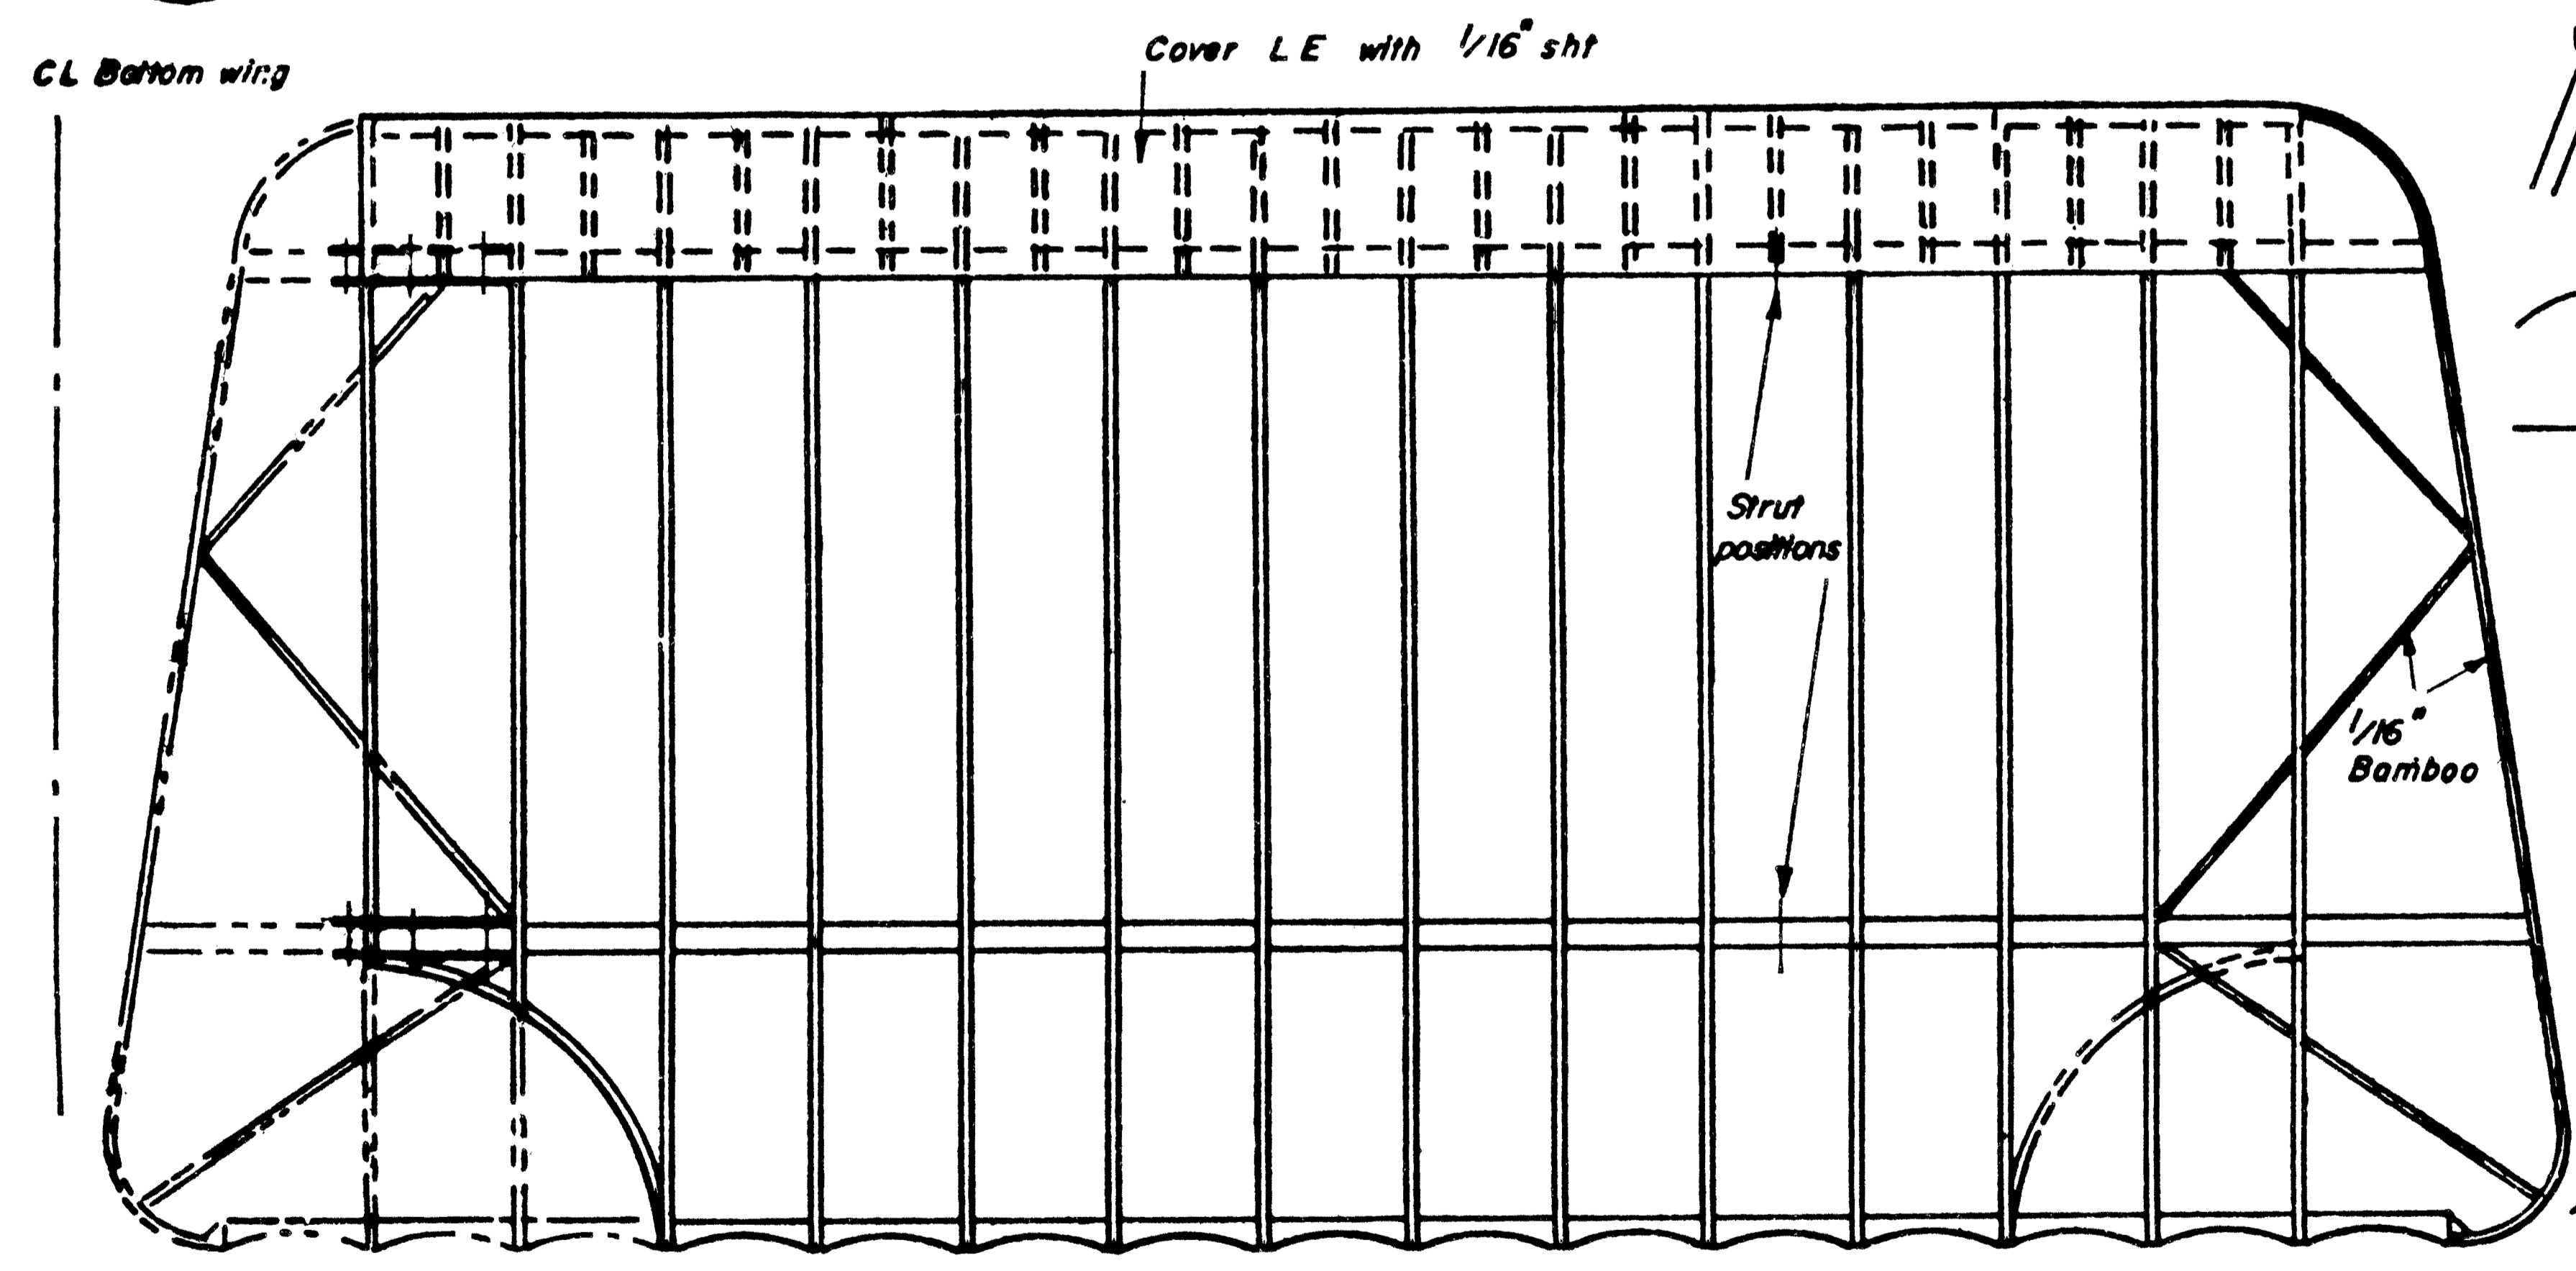

- Longerons 1/4" x 1/8" spruce
- Spacers 1/4" x 1/8" balsa
- Formers 1/8" ply

ANSALDO SVA4
 MA C MILANI
 359 Span 45 Length 39" 8'6"
 2 SHTS Engine 6-11cc
 C Model Aircraft 1961
 19-20 Noel St London W1

ANSALDO SVA4
 MA C MILANI
 359 Span 45" Length 39" 8/6
 2 SHTS Engine 6-11cc
 © Model Aircraft 1961
 19-20 Noel St London W.1