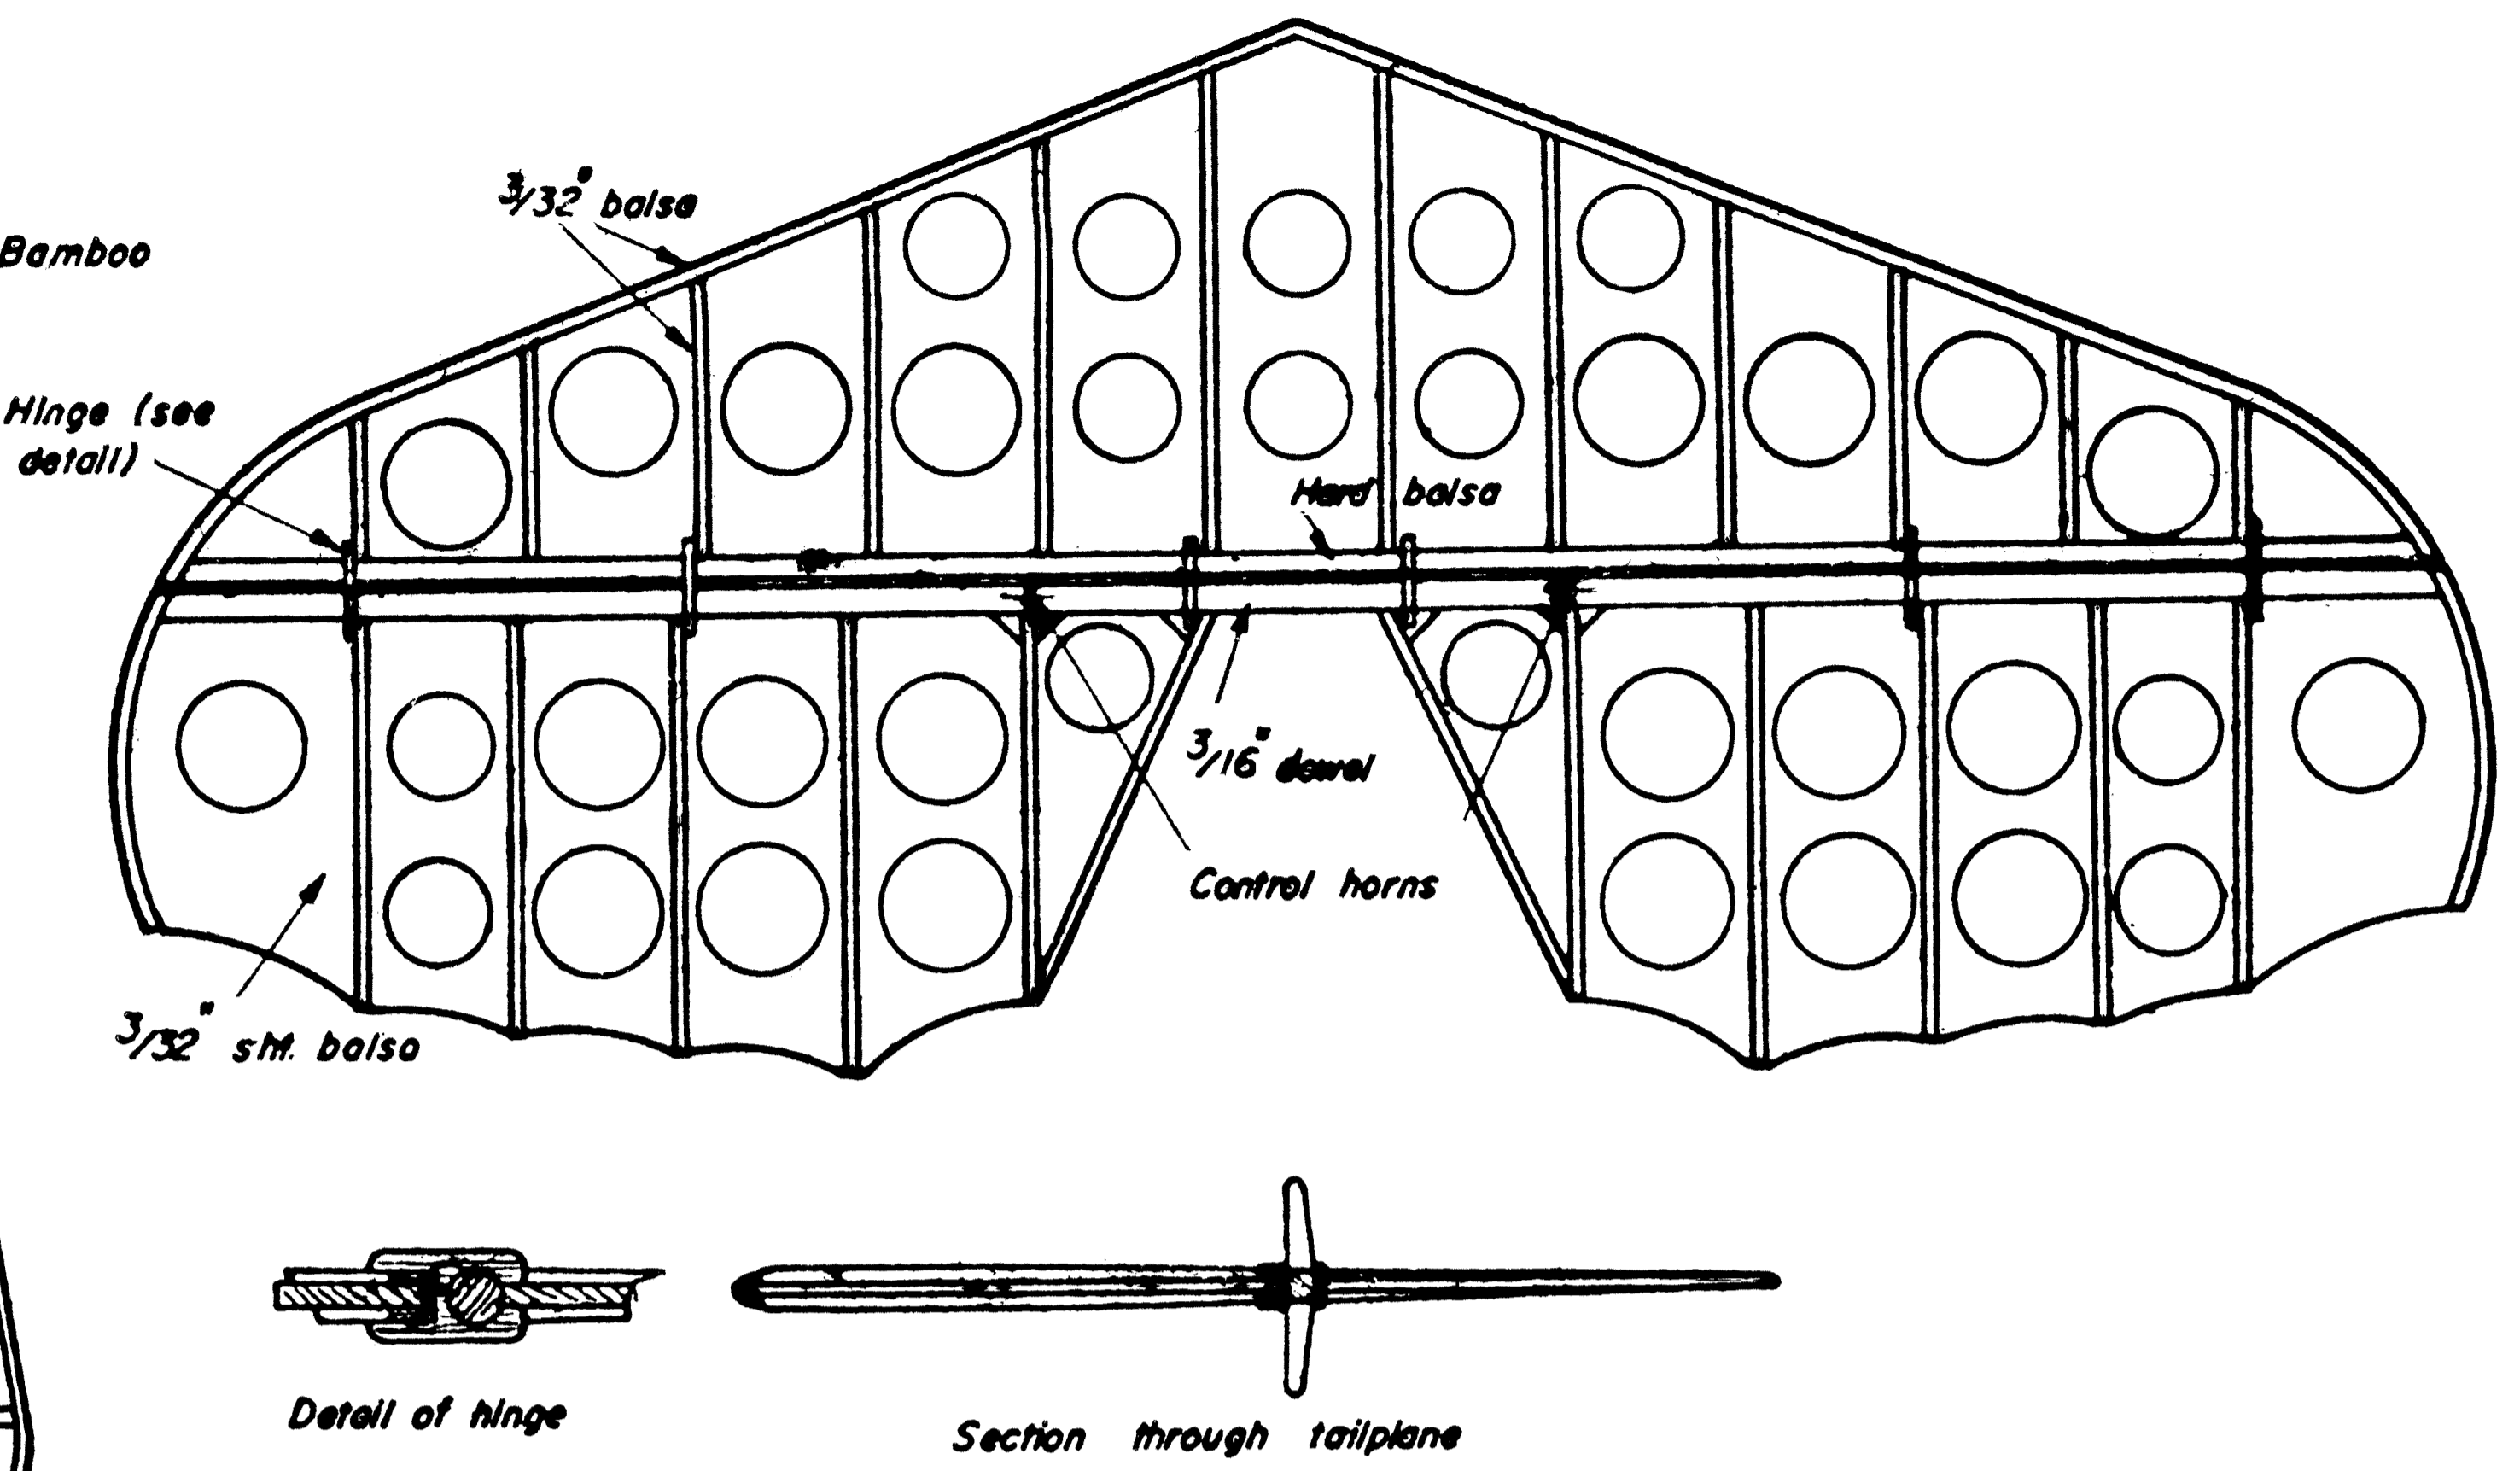

- Longerons 1/4" x 1/8" spruce
- Spacers 1/4" x 1/8" balsa
- Formers 1/8" ply

ANSALDO SVA4
 MA C MILANI
 359 Span 45 Length 39" 8'6"
 2 SHTS Engine 6-11cc
 C Model Aircraft 1961
 19-20 Noel St London W1

ANSALDO SVA4
 MA C MILANI
 359 Span 45" Length 39" 8/6
 2 SHTS Engine 6-11cc
 © Model Aircraft 1961
 19-20 Noel St London W.1