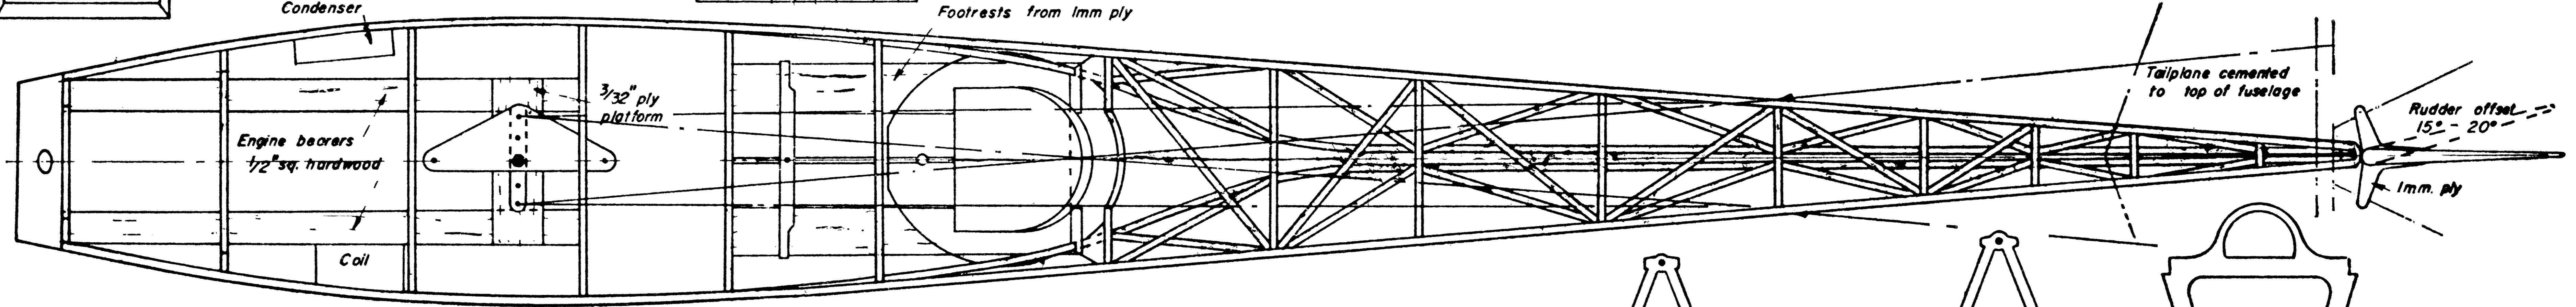

- Longerons 1/4" x 1/8" spruce
- Spacers 1/4" x 1/8" balsa
- Formers 1/8" ply

ANSALDO SVA4
 MA C MILANI
 359 Span 45 Length 39" 8'6"
 2 SHTS Engine 6-11cc
 C Model Aircraft 1961
 19-20 Noel St London W1

ANSALDO SVA4
 MA C MILANI
 359 Span 45" Length 39" 8/6
 2 SHTS Engine 6-11cc
 © Model Aircraft 1961
 19-20 Noel St London W.1