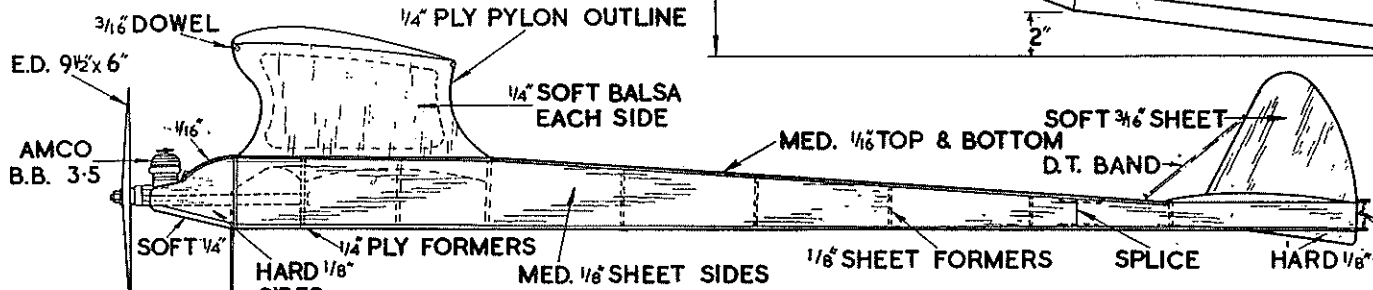

QUEEN OF HEARTS

BY VIC SMEED

1952. QUEEN ELIZABETH CUP WINNER.

-DATA-

WING SPAN --- 76 1/2" TAIL AREA --- 280 sq. in.
 WING AREA --- 714 sq. in. WEIGHT --- 32 1/2 oz.
 LENGTH --- 54" POWER --- AMCO B.B. 3-5

MODEL WILL TURN WIDE EITHER WAY BUT TIGHT TURN TO RIGHT IS UNSAFE. BEST TRIM IS LEFT POWER AND LEFT GLIDE, OBTAINED BY APPROX. 8° LEFT RUDDER.

WINGS ARE JOINED BY TWO BEECH DOWELS. BOXES ARE 1mm PLY & 1/8" x 1/4" SPRUCE, SILK WRAPPED. LENGTH 6".

ALL RIBS 3/32 MED. SOFT L.E. SHEETING ETC. 1/8 SOFT.

WING & TAIL SECTIONS SHOWN 1/3 FULL SIZE.