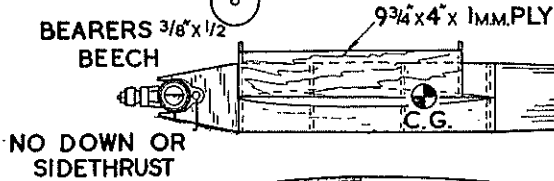

QUEEN OF HEARTS

BY VIC SMEED

1952. QUEEN ELIZABETH CUP WINNER.

-DATA-

WING SPAN --- 76 1/2" TAIL AREA --- 280 sq. in.
 WING AREA --- 714 sq. in. WEIGHT --- 32 1/2 oz.
 LENGTH --- 54" POWER --- AMCO B.B. 3-5

MODEL WILL TURN WIDE EITHER WAY BUT TIGHT TURN TO RIGHT IS UNSAFE. BEST TRIM IS LEFT POWER AND LEFT GLIDE, OBTAINED BY APPROX. 8° LEFT RUDDER.

WINGS ARE JOINED BY TWO BEECH DOWELS. BOXES ARE 1mm PLY & 1/8" x 1/4" SPRUCE, SILK WRAPPED. LENGTH 6".