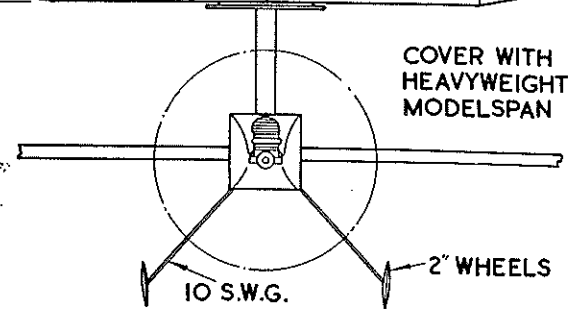

QUEEN OF HEARTS

BY VIC SMEED

1952. QUEEN ELIZABETH CUP WINNER.

-DATA-

WING SPAN --- 76 1/2" TAIL AREA --- 280 sq. in.
 WING AREA --- 714 sq. in. WEIGHT --- 32 1/2 oz.
 LENGTH --- 54" POWER --- AMCO B.B. 3-5

MODEL WILL TURN WIDE EITHER WAY BUT TIGHT TURN TO RIGHT IS UNSAFE. BEST TRIM IS LEFT POWER AND LEFT GLIDE, OBTAINED BY APPROX. 8° LEFT RUDDER.

WINGS ARE JOINED BY TWO BEECH DOWELS. BOXES ARE 1mm PLY & 1/8" x 1/4" SPRUCE, SILK WRAPPED. LENGTH 6".

ALL RIBS 3/32 MED. SOFT L.E. SHEETING ETC. 1/8 SOFT.

WING & TAIL SECTIONS SHOWN 1/3 FULL SIZE.