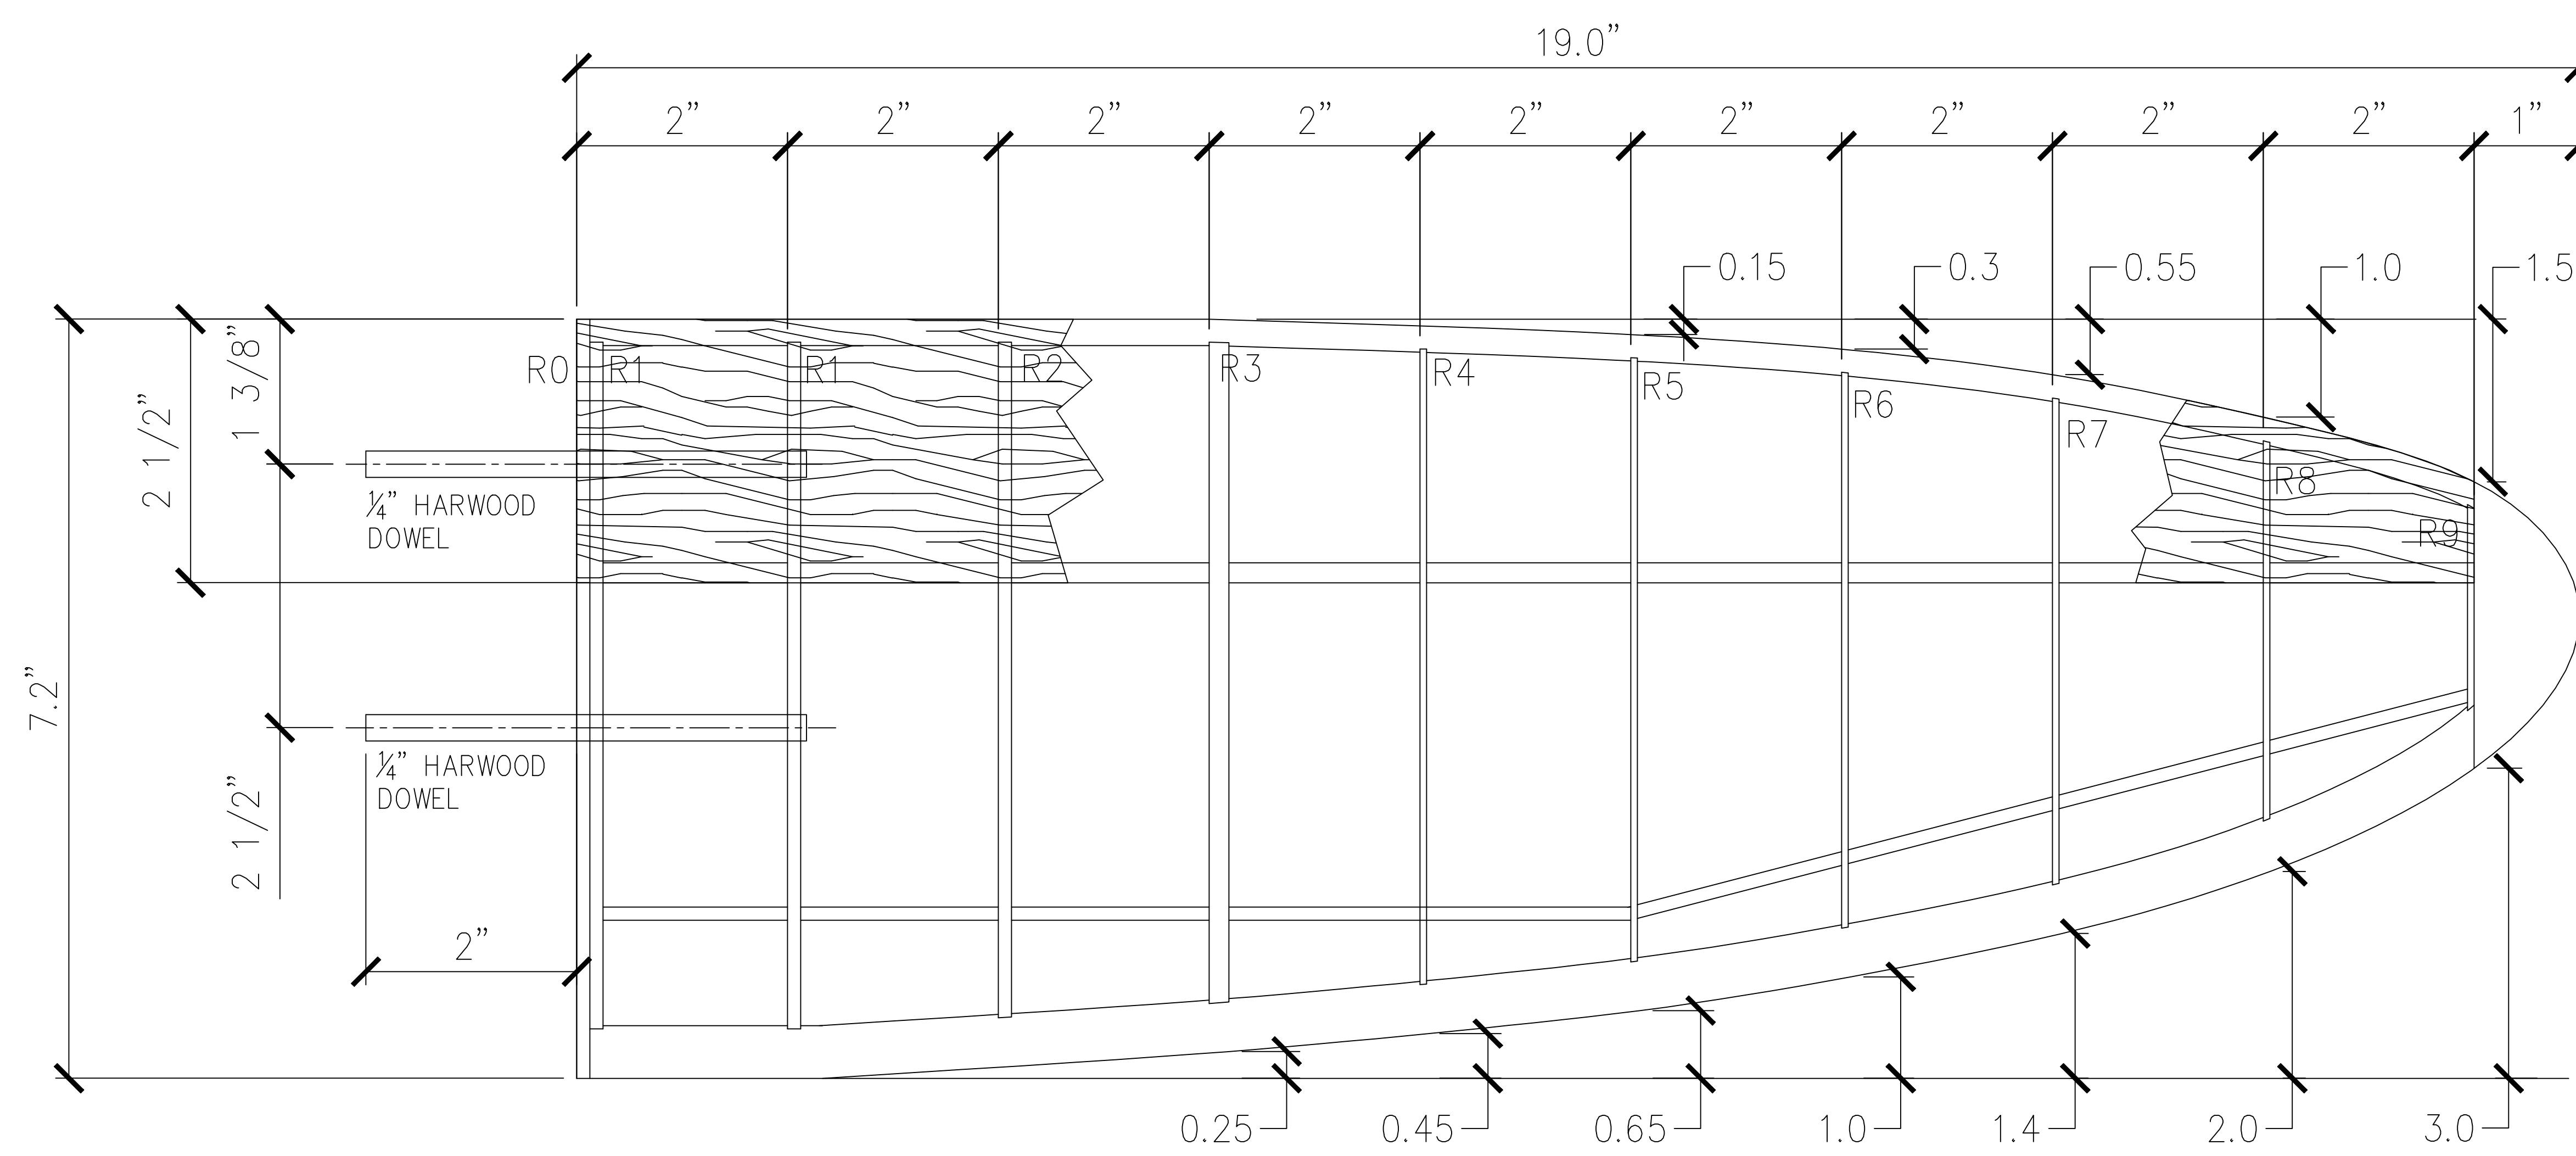

PORT WING

STARBOARD WING

RIB DETAILS
TYPICAL AIRFOIL
 CLARK - Y

1944 FIGHTER GLIDER
WING DETAILS
 Wing Span - 42"
 Wing Area - 216 sq in
 Length - 29 3/4"
 Total Weight - 12 oz
 Designed by - F/Lt