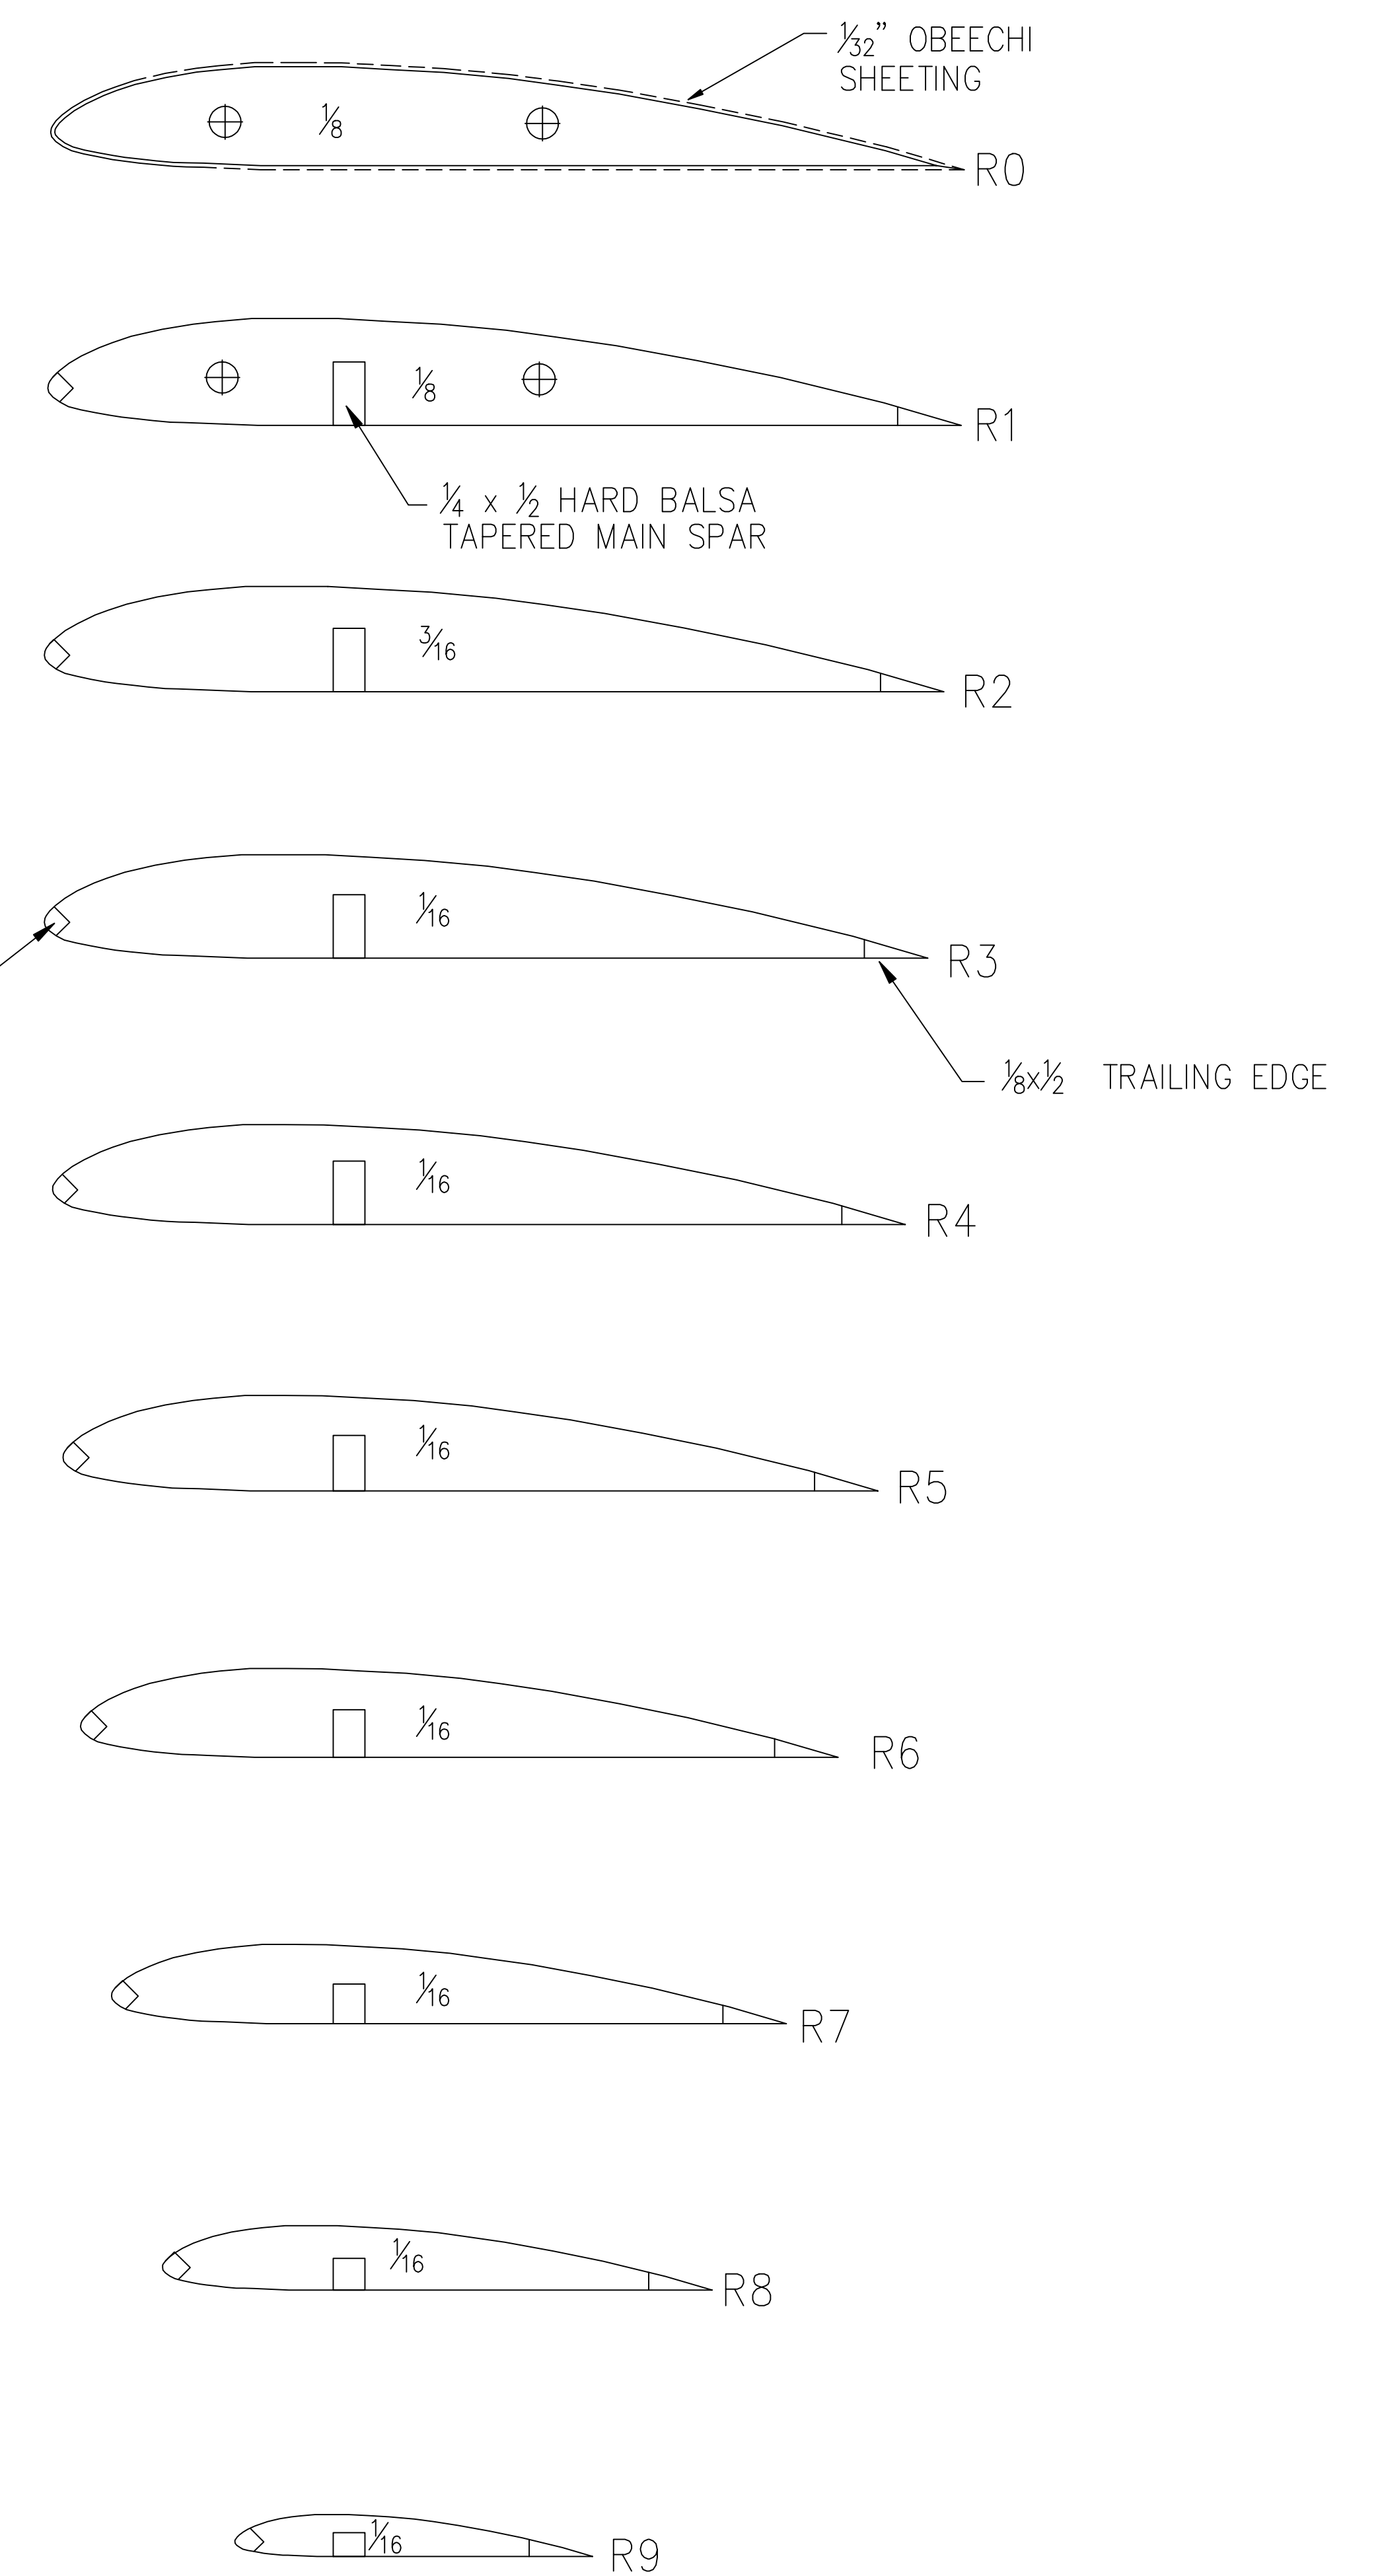

PORT WING

STARBOARD WING

RIB DETAILS
TYPICAL AIRFOIL
 CLARK - Y

1944 FIGHTER GLIDER
WING DETAILS
 Wing Span - 42"
 Wing Area - 216 sq in
 Length - 29 3/4"
 Total Weight - 12 oz
 Designed by - F/Lt