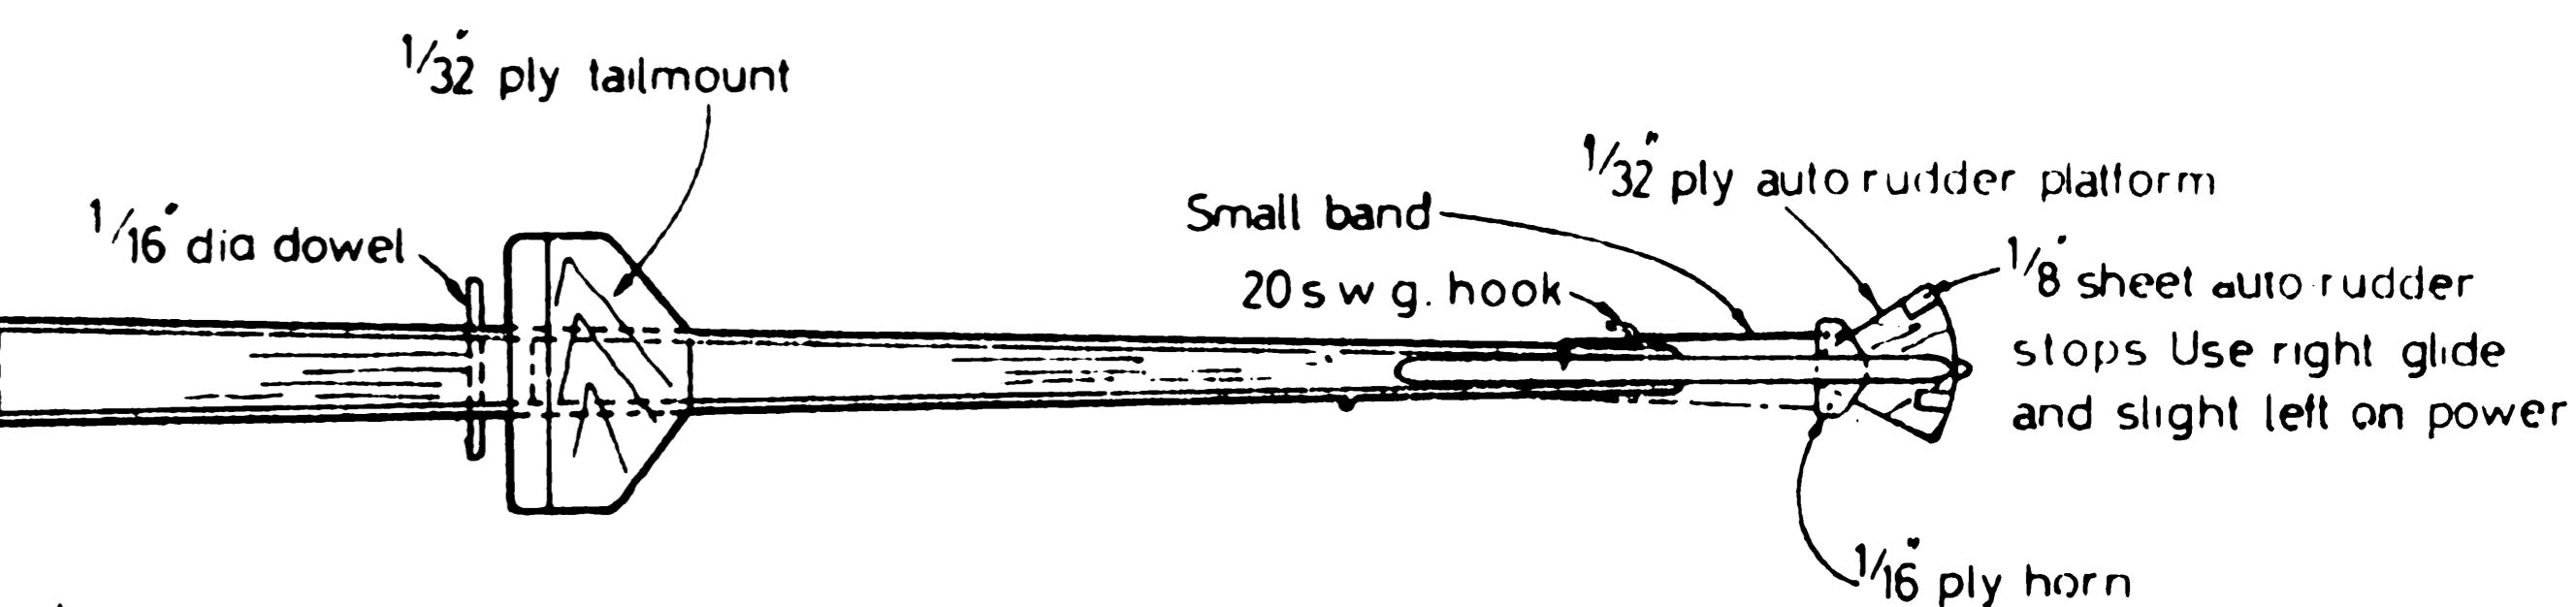

**DOUBLOON**  
 designed by  
**E. B. JONES.**  
 copyright of  
**The Aeromodeller Plans Service**  
 13-35 Bridge Street, Hemel Hempstead, Herts.

- Note 1. All wood soft balsa unless otherwise stated.  
 2. Cover entire model with lightweight Modelspan or Jap tissue and double cover centre four panels of wing.  
 3. Key all flying surfaces.

Wing warps: 3/16 wash-in over entire centre section.  
 1/8 wash out on each tip.