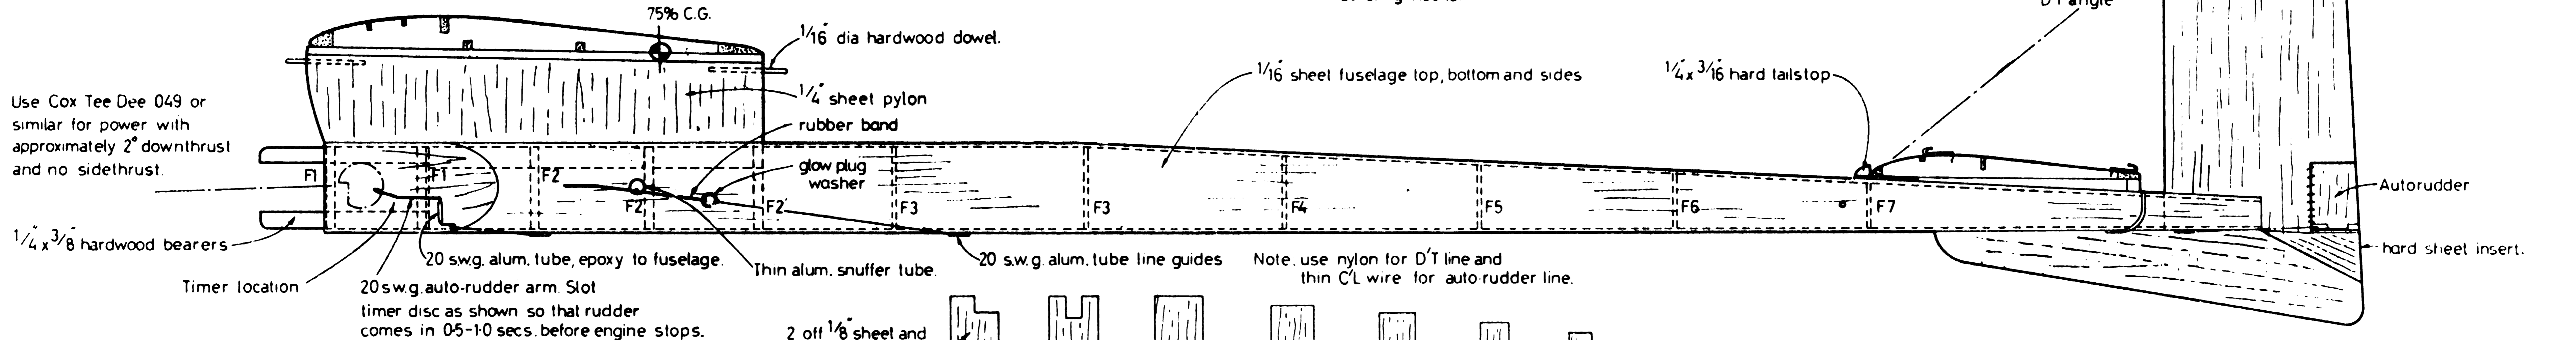

**DOUBLOON**  
 designed by  
**E. B. JONES.**  
 copyright of  
**The Aeromodeller Plans Service**  
 13-35 Bridge Street, Hemel Hempstead, Herts.

- Note 1. All wood soft balsa unless otherwise stated.  
 2. Cover entire model with lightweight Modelspan or Jap tissue and double cover centre four panels of wing.  
 3. Key all flying surfaces.

Wing warps: 3/16 wash-in over entire centre section.  
 1/8 wash out on each tip.