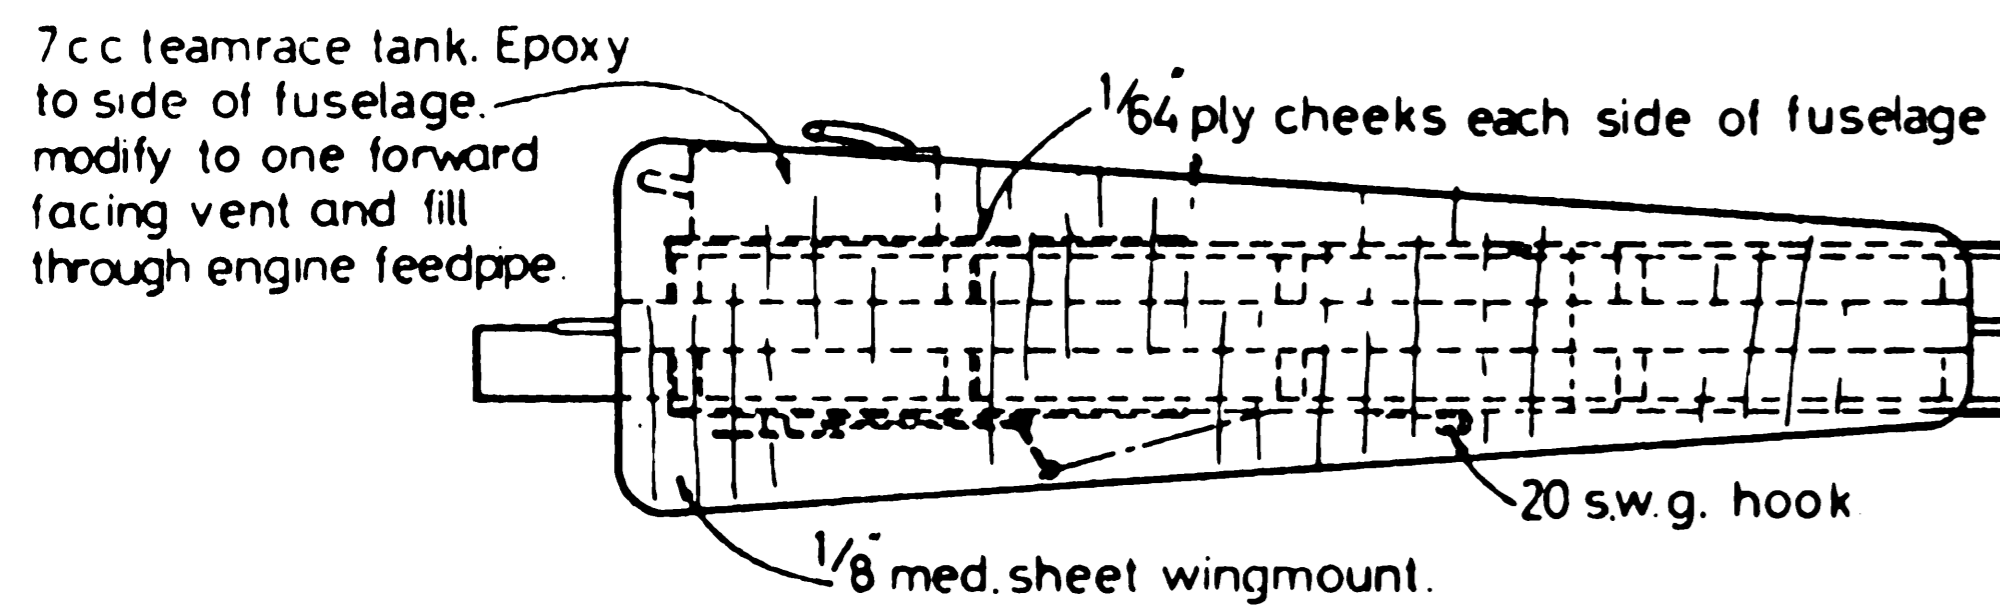

**DOUBLOON**  
 designed by  
**E. B. JONES.**  
 copyright of  
**The Aeromodeller Plans Service**  
 13-35 Bridge Street, Hemel Hempstead, Herts.

- Note 1. All wood soft balsa unless otherwise stated.  
 2. Cover entire model with lightweight Modelspan or Jap tissue and double cover centre four panels of wing.  
 3. Key all flying surfaces.

Wing warps: 3/16 wash-in over entire centre section.  
 1/8 wash out on each tip.