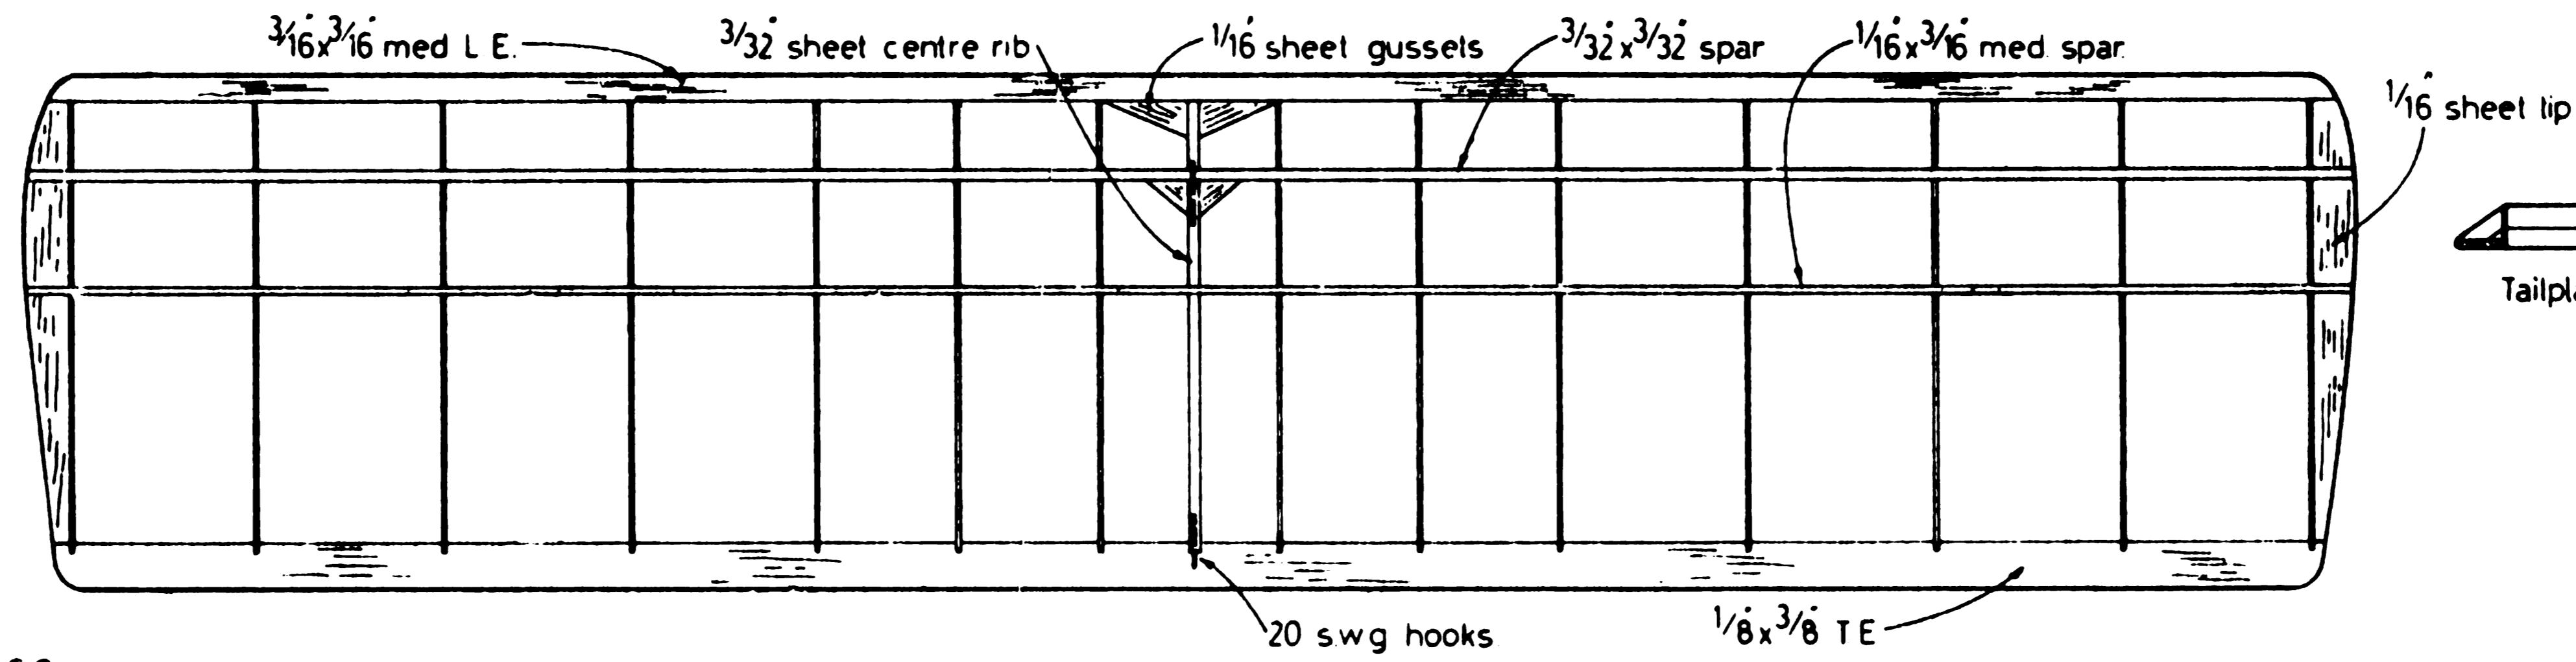

**DOUBLOON**  
 designed by  
**E. B. JONES.**  
 copyright of  
**The Aeromodeller Plans Service**  
 13-35 Bridge Street, Hemel Hempstead, Herts.

- Note 1. All wood soft balsa unless otherwise stated.  
 2. Cover entire model with lightweight Modelspan or Jap tissue and double cover centre four panels of wing.  
 3. Key all flying surfaces.

Wing warps: 3/16 wash-in over entire centre section.  
 1/8 wash out on each tip.