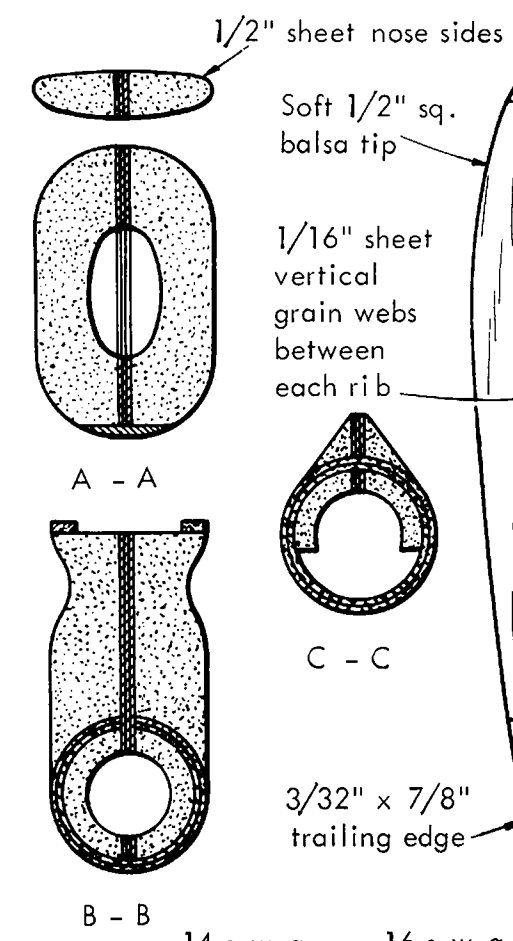

# CUE DOT

Designed by  
**MARTIN DILLY**

**3'6**

Plan Value

COPYRIGHT:- MODEL AERONAUTICAL PRESS LTD, 13-35 BRIDGE STREET, HEMEL HEMPSTEAD, HERTS.