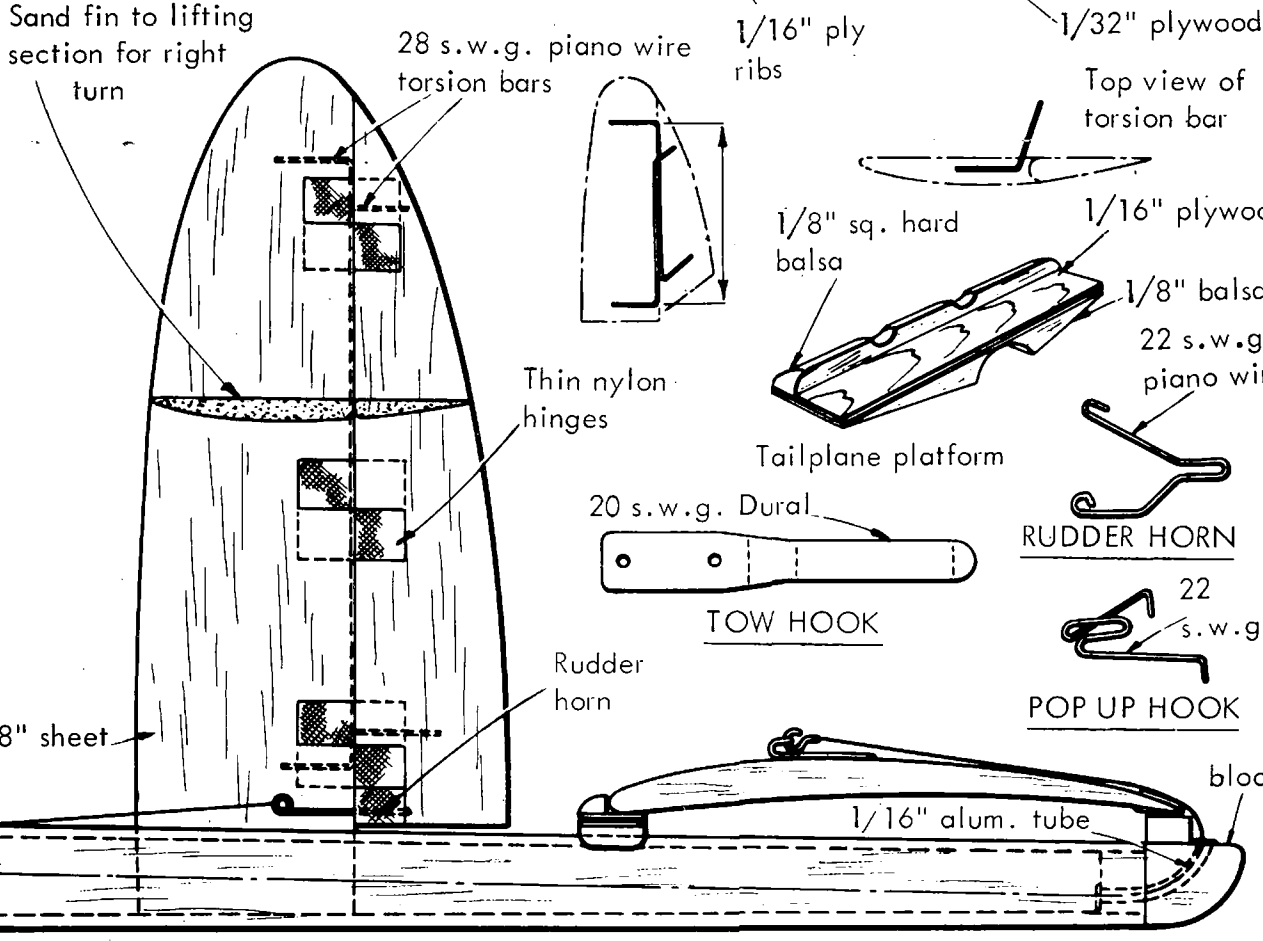

# CUE DOT

Designed by  
**MARTIN DILLY**

**3'6**

Plan Value

COPYRIGHT:- MODEL AERONAUTICAL PRESS LTD, 13-35 BRIDGE STREET, HEMEL HEMPSTEAD, HERTS.