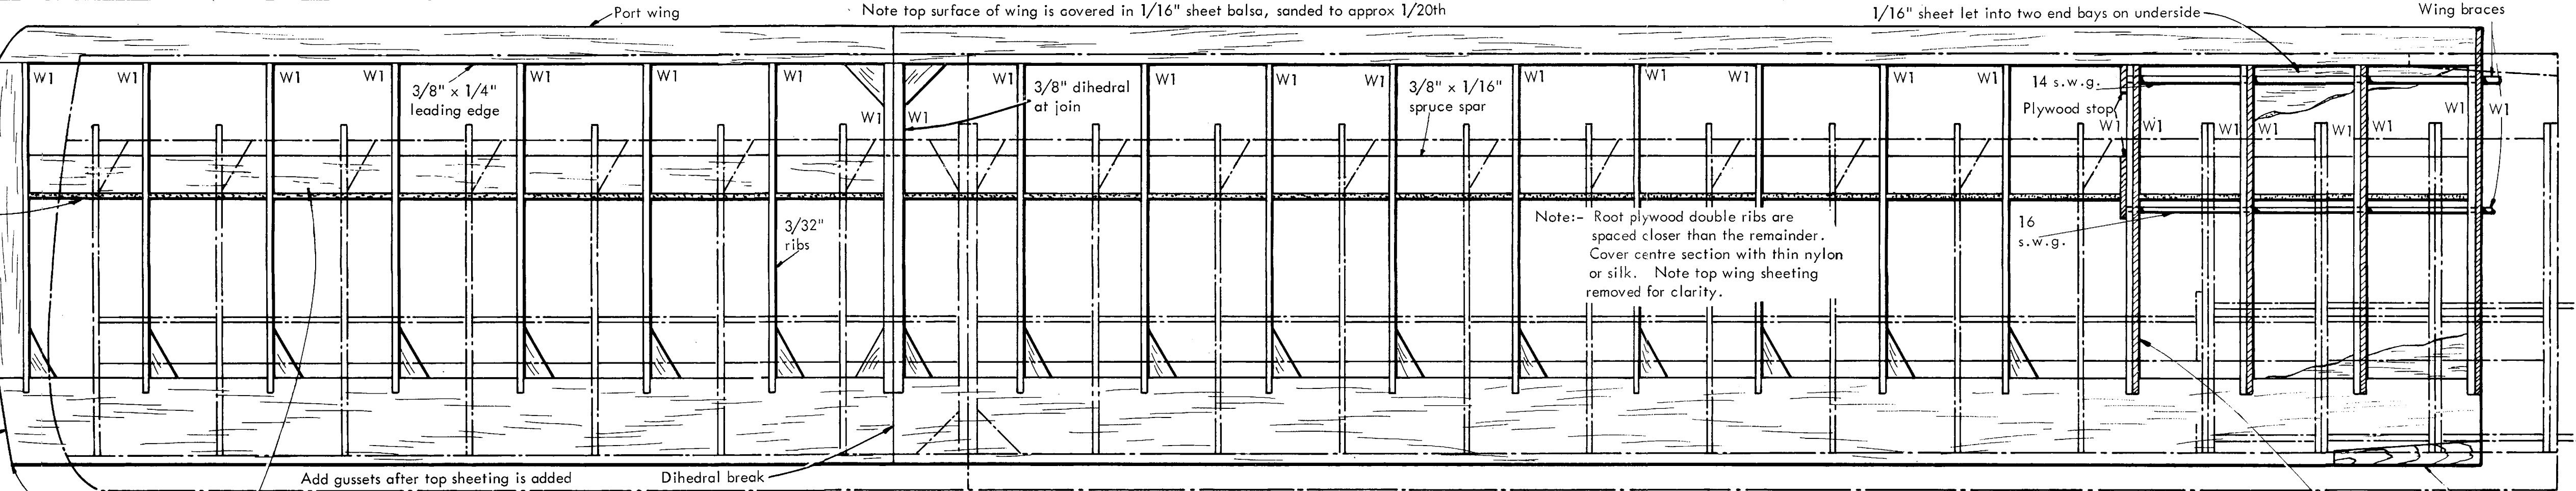

# CUE DOT

Designed by  
**MARTIN DILLY**

**3'6**

Plan Value

COPYRIGHT:- MODEL AERONAUTICAL PRESS LTD, 13-35 BRIDGE STREET, HEMEL HEMPSTEAD, HERTS.