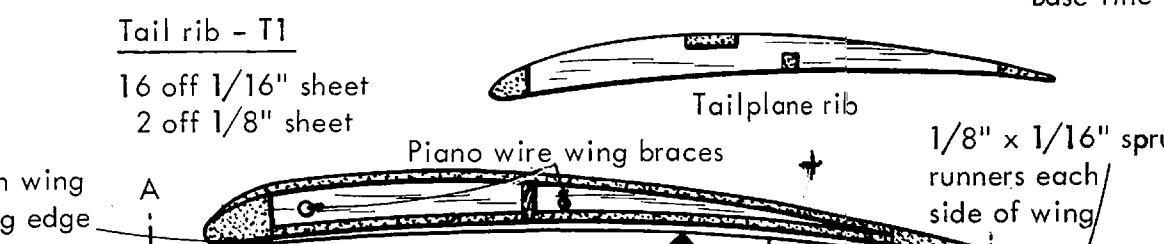

# CUE DOT

Designed by  
**MARTIN DILLY**

**3'6**

Plan Value

COPYRIGHT:- MODEL AERONAUTICAL PRESS LTD, 13-35 BRIDGE STREET, HEMEL HEMPSTEAD, HERTS.