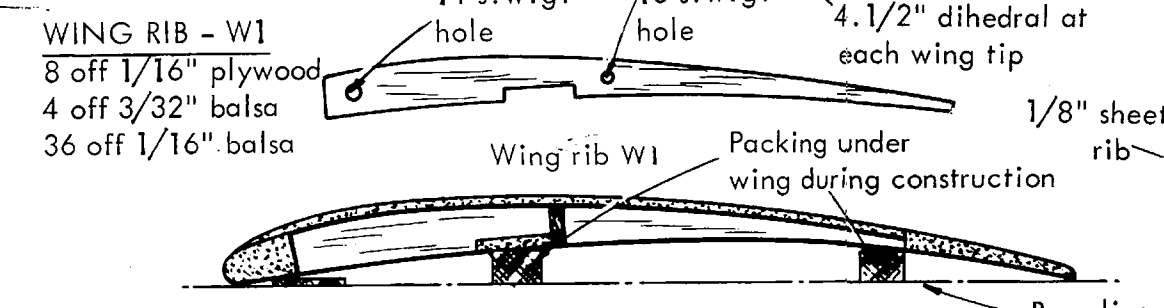

# CUE DOT

Designed by  
**MARTIN DILLY**

**3'6**

Plan Value

COPYRIGHT:- MODEL AERONAUTICAL PRESS LTD, 13-35 BRIDGE STREET, HEMEL HEMPSTEAD, HERTS.