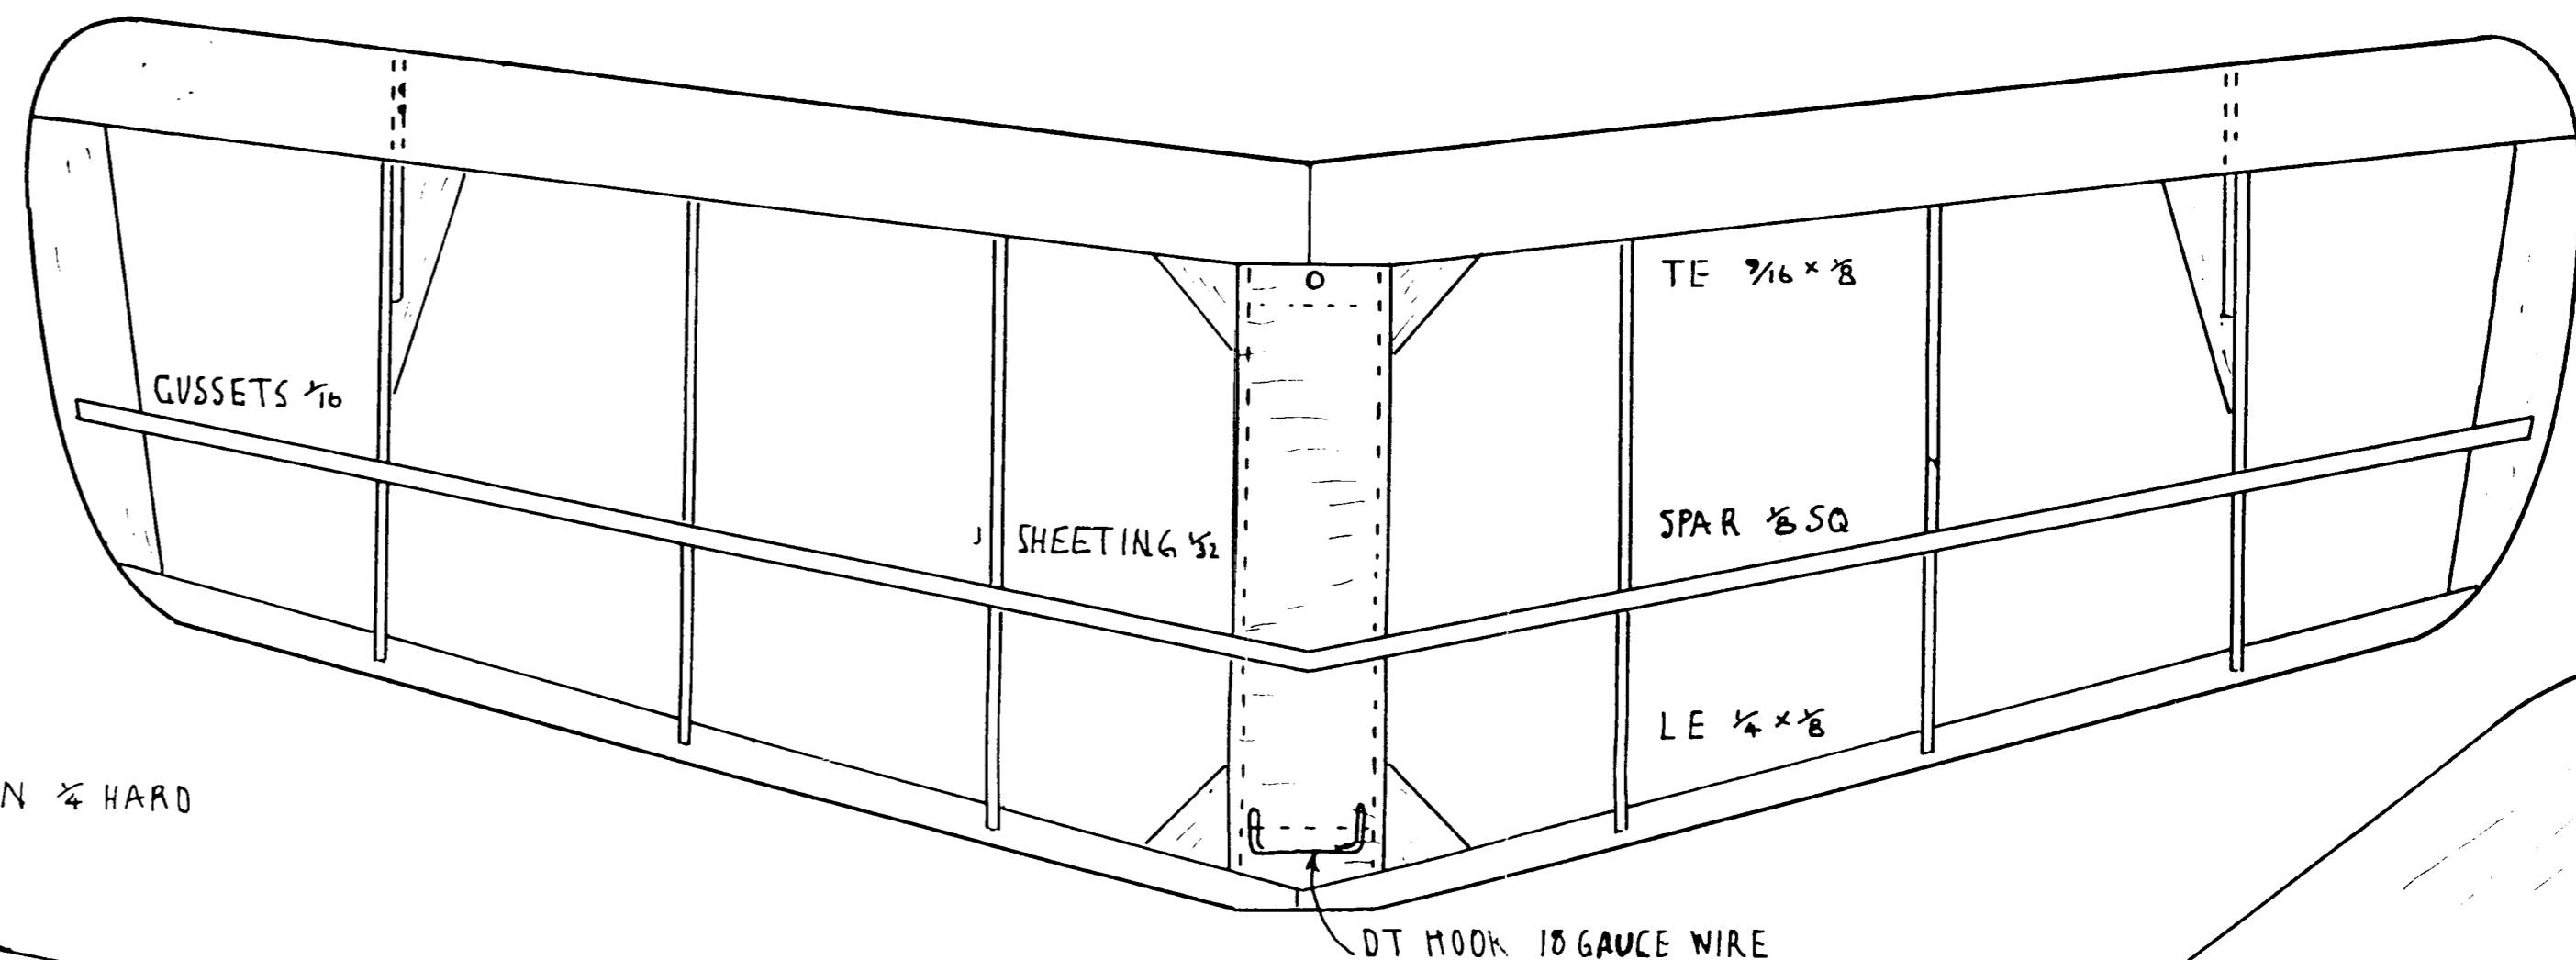

TARQUIN

SPAN 35
 LENGTH 25.75
 WING AREA 162 SQ. IN.
 WEIGHT 5.5 OZ
 WING LOADING 4.9
 TP AREA 53 SQ. IN.

ALL WOOD IS BALSA UNLESS STATED OTHERWISE

ALL DIMENSIONS IN INCHES