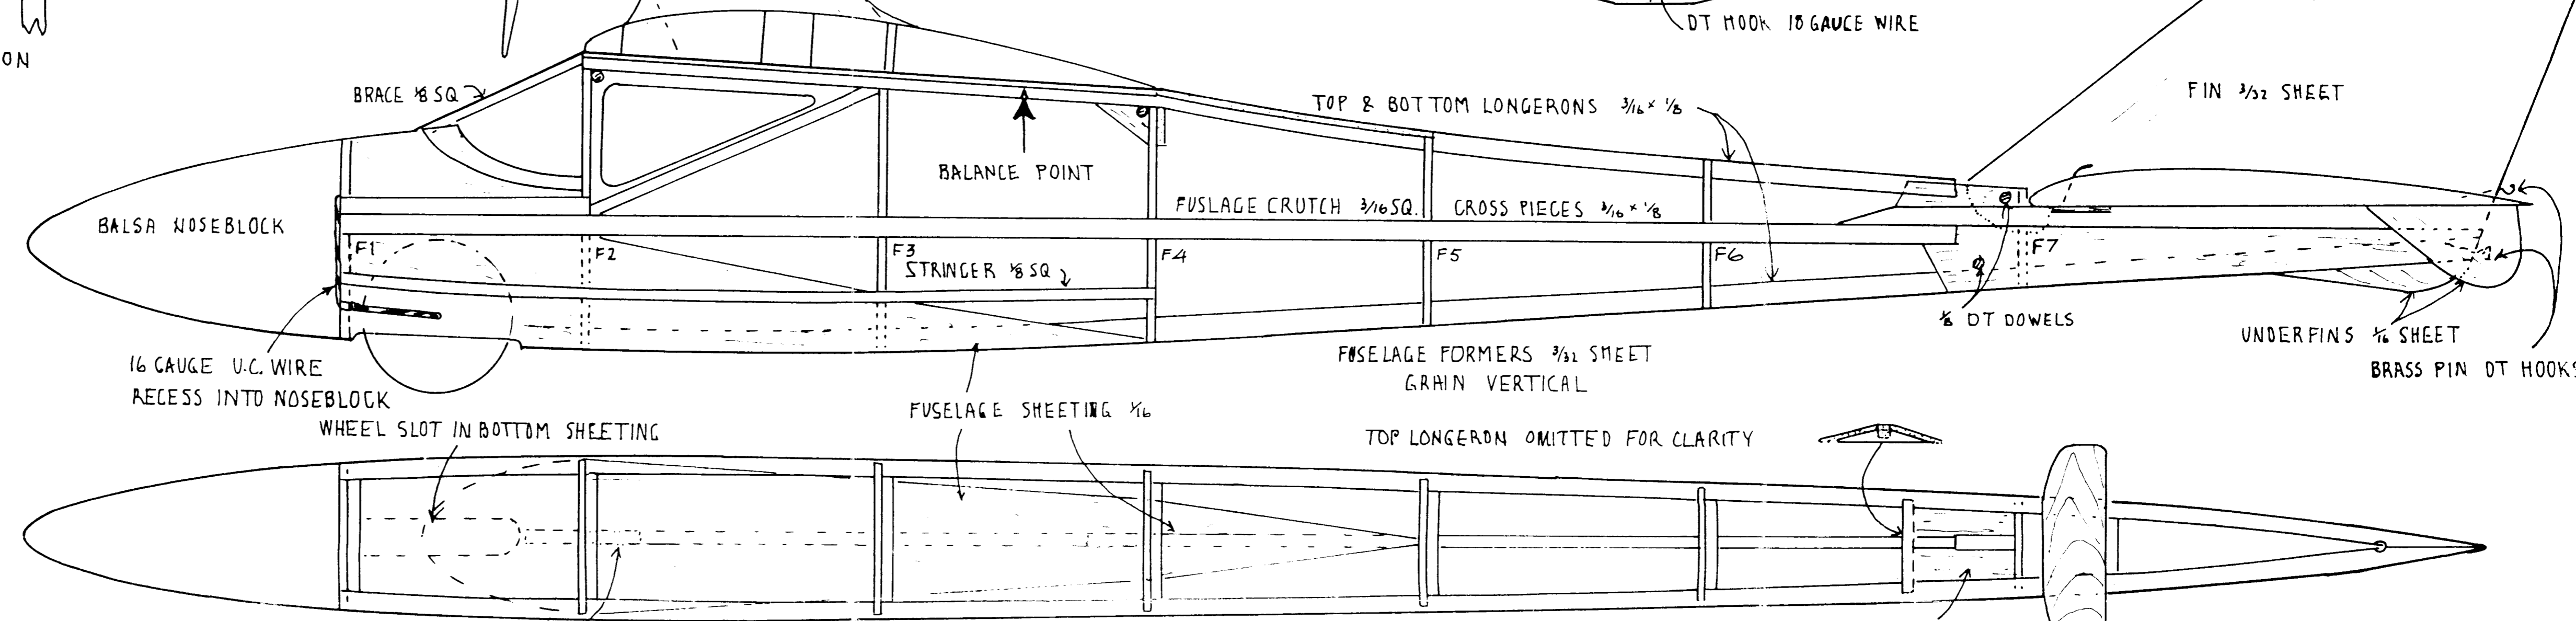

TARQUIN

SPAN 35
 LENGTH 25.75
 WING AREA 162 SQ. IN.
 WEIGHT 5.5 OZ
 WING LOADING 4.9
 TP AREA 53 SQ. IN.

ALL WOOD IS BALSA UNLESS STATED OTHERWISE

ALL DIMENSIONS IN INCHES