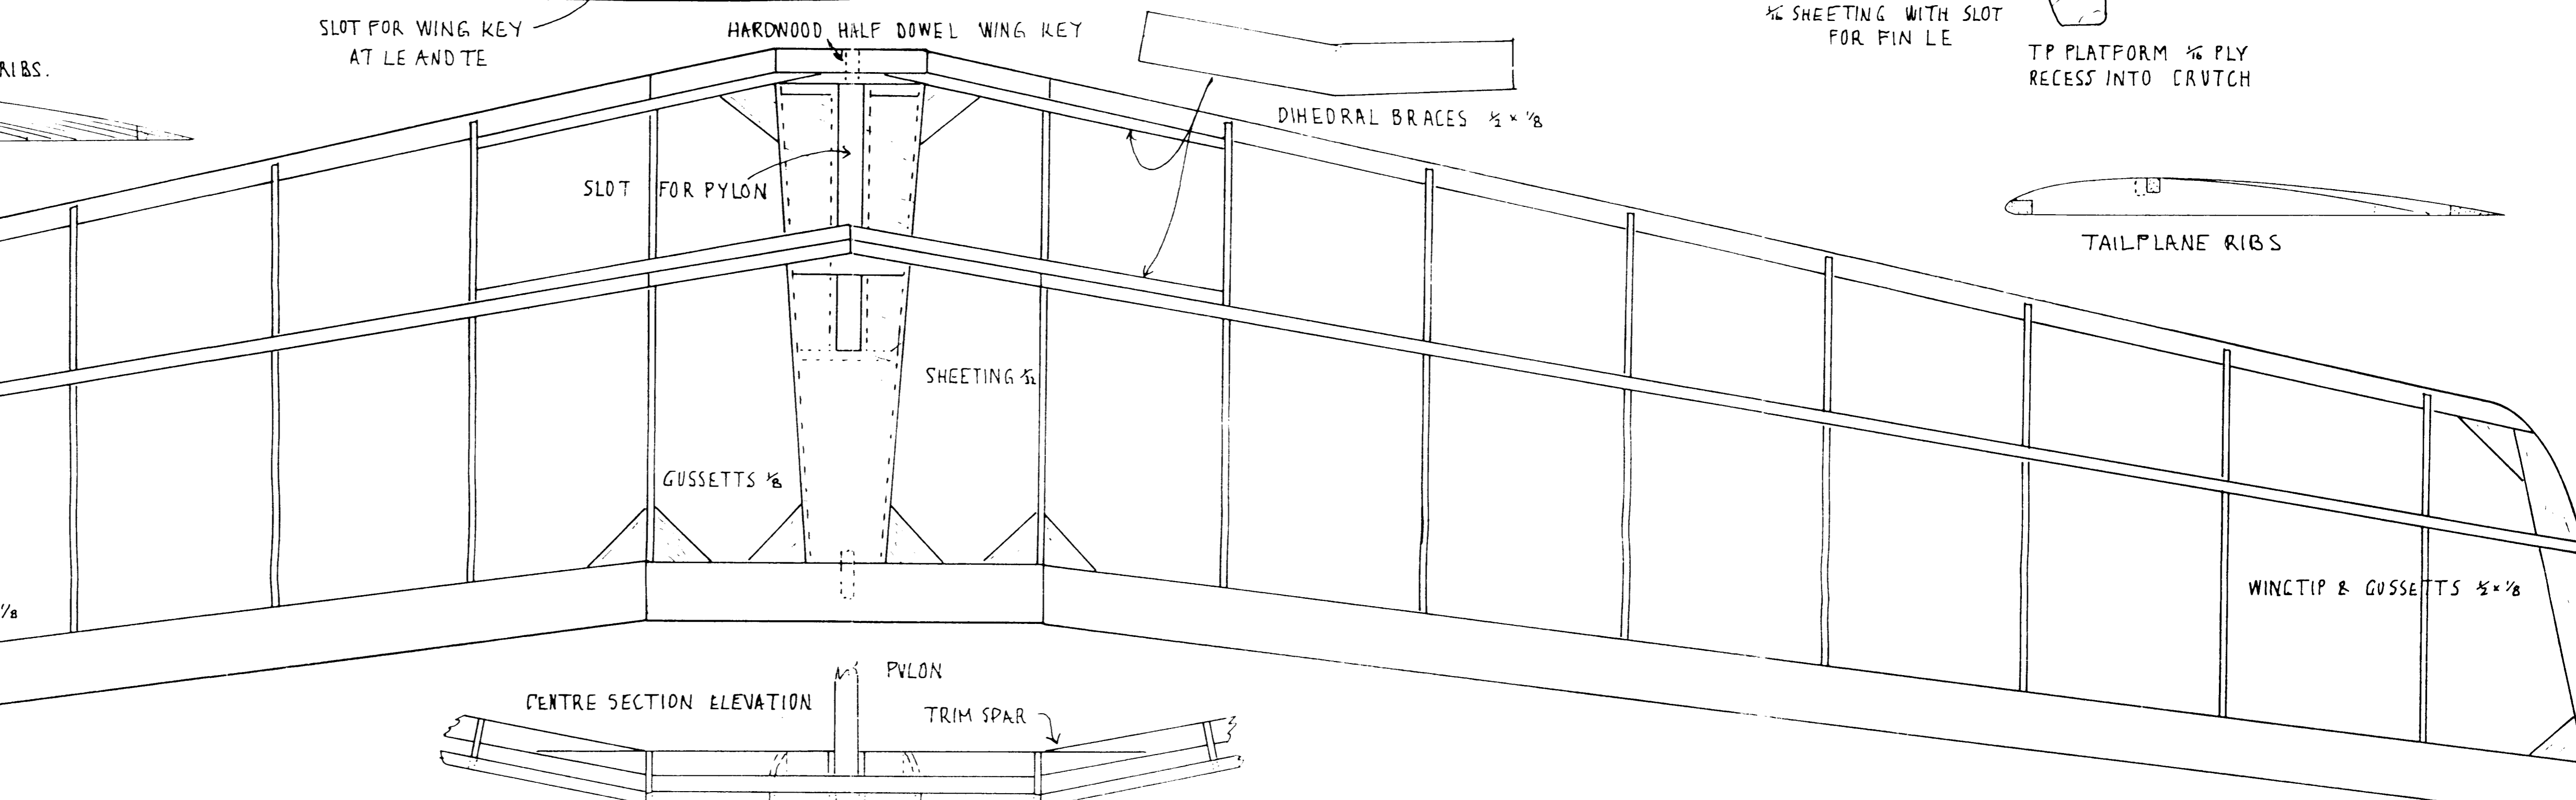

TARQUIN

SPAN 35
 LENGTH 25.75
 WING AREA 162 SQ. IN.
 WEIGHT 5.5 OZ
 WING LOADING 4.9
 TP AREA 53 SQ. IN.

ALL WOOD IS BALSA UNLESS STATED OTHERWISE

ALL DIMENSIONS IN INCHES