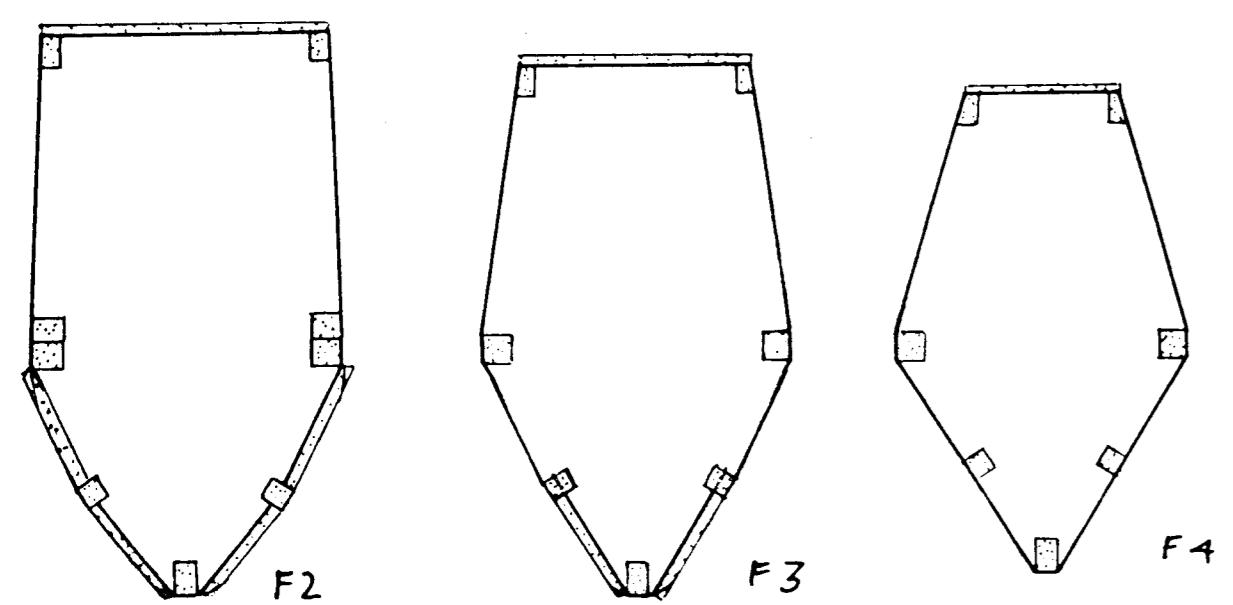

TARQUIN

SPAN 35
 LENGTH 25.75
 WING AREA 162 SQ. IN.
 WEIGHT 5.5 OZ
 WING LOADING 4.9
 TP AREA 53 SQ. IN.

ALL WOOD IS BALSA UNLESS STATED OTHERWISE

ALL DIMENSIONS IN INCHES