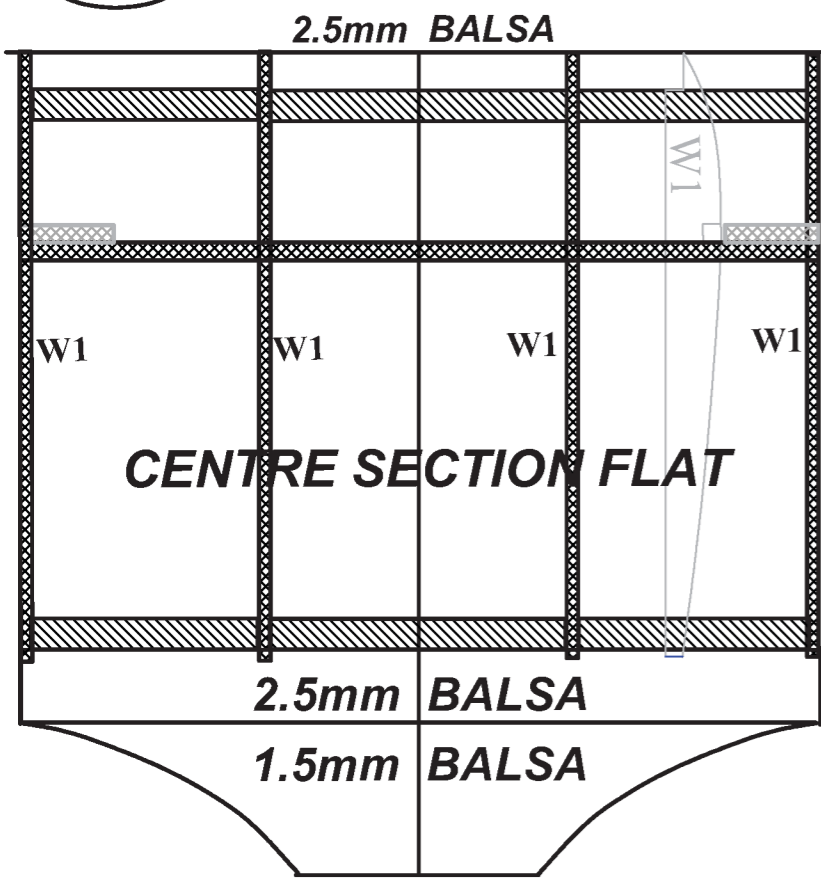

"HURRI"

Senior Series **FROG** 

NOSE RINGS

FIN RUDDER

ALL FORMERS
1.5mm Balsa

ALL WING RIBS & TIPS
1.5mm Balsa

20mm DIHEDRAL AT TIP

R. W. SMITH.