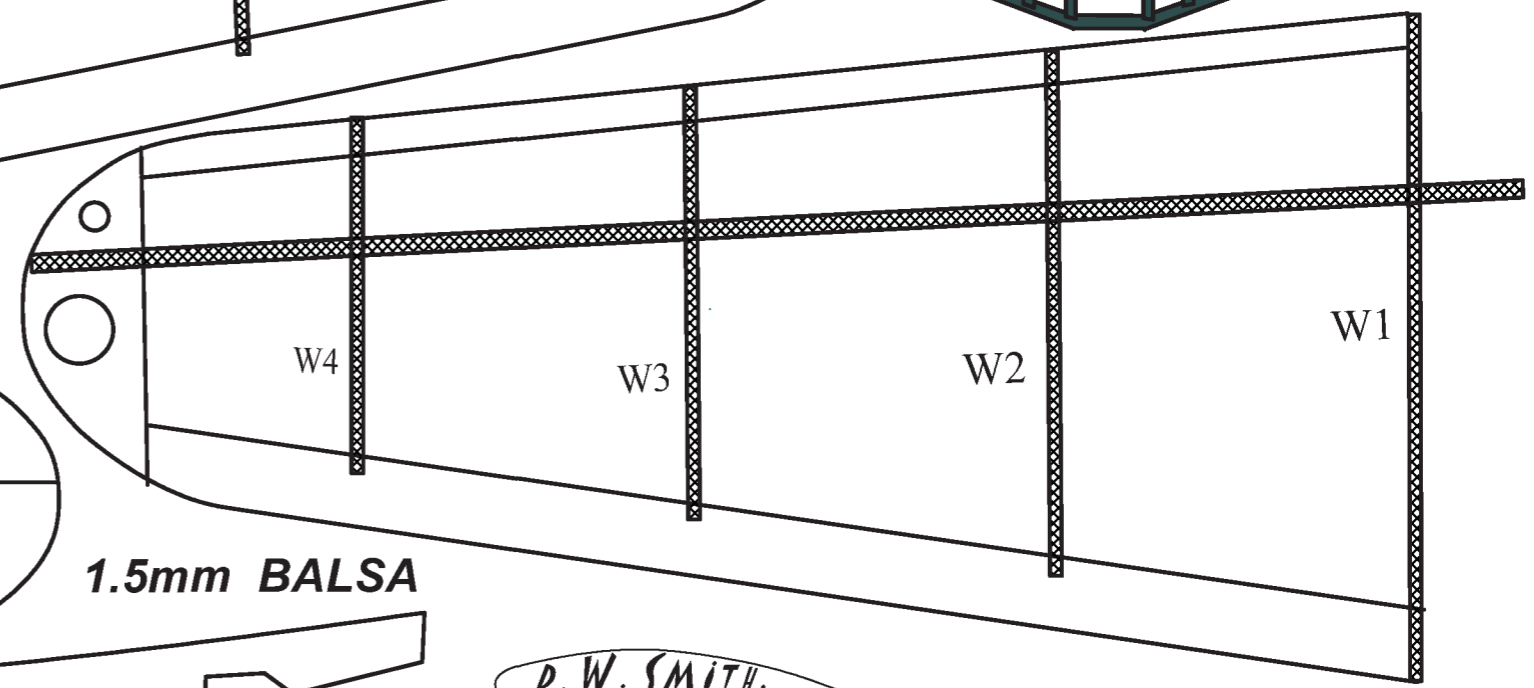

"HURRI"

Senior Series **FROG** 

NOSE RINGS

FIN RUDDER

ALL FORMERS
1.5mm Balsa

ALL WING RIBS & TIPS
1.5mm Balsa

20mm DIHEDRAL AT TIP

R. W. SMITH.