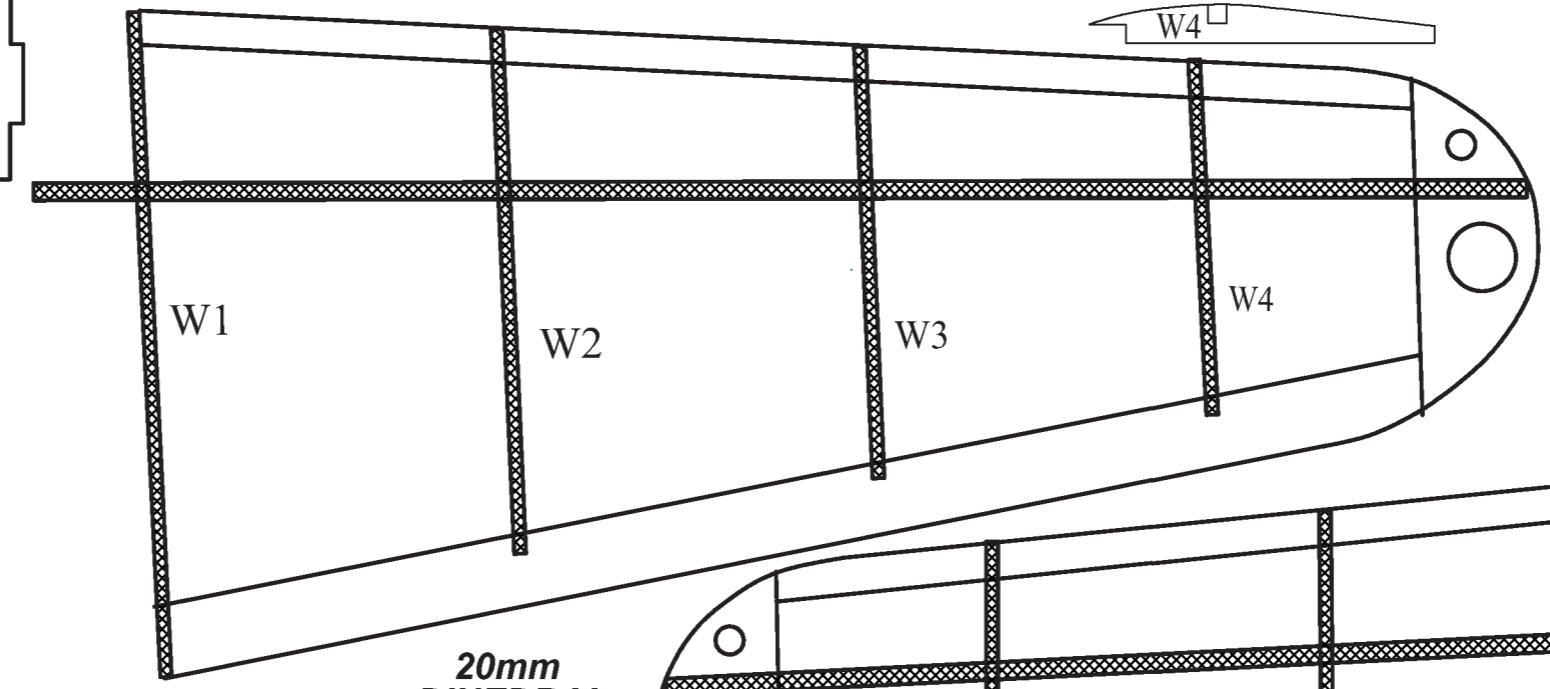

"HURRI"

Senior Series **FROG** 

NOSE RINGS

FIN RUDDER

ALL FORMERS
1.5mm Balsa

ALL WING RIBS & TIPS
1.5mm Balsa

20mm DIHEDRAL AT TIP

R. W. SMITH.