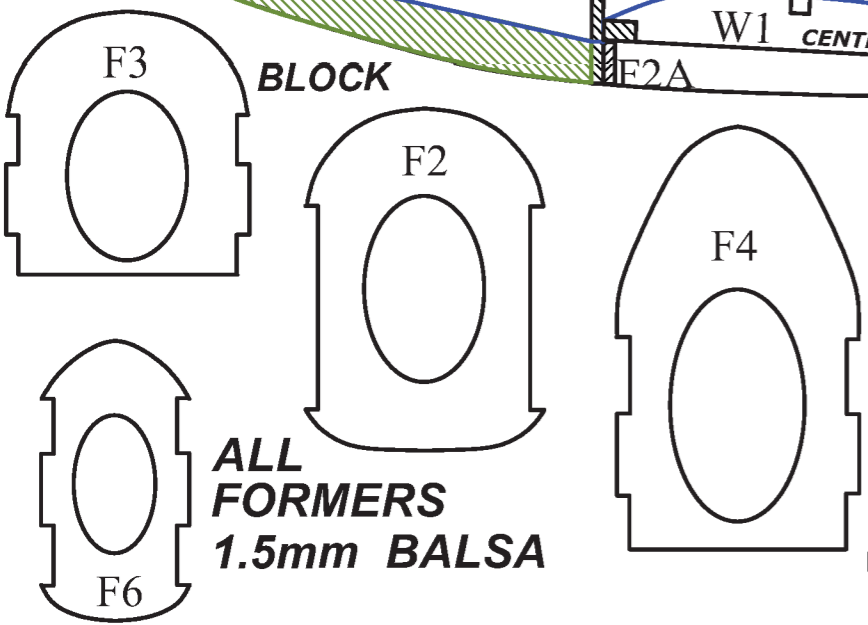

"HURRI"

Senior Series **FROG** 

NOSE RINGS

FIN RUDDER

ALL FORMERS
1.5mm Balsa

ALL WING RIBS & TIPS
1.5mm Balsa

20mm DIHEDRAL AT TIP

R. W. SMITH.