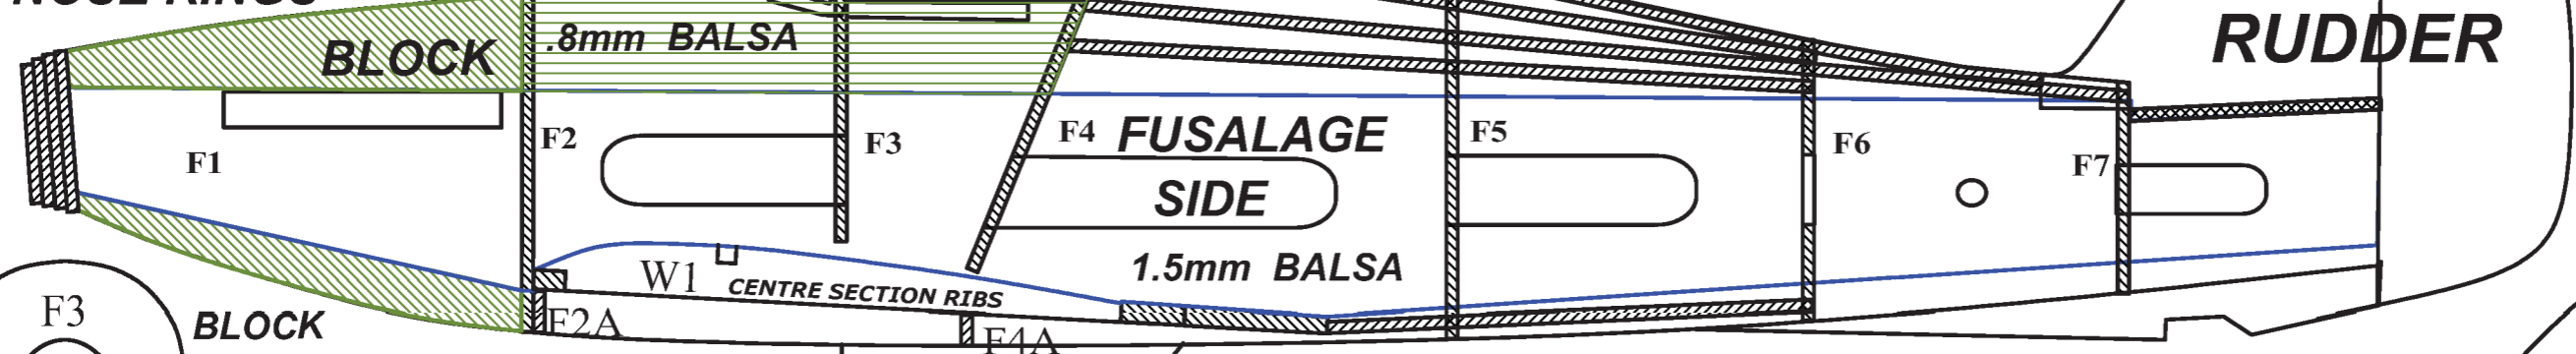

"HURRI"

Senior Series **FROG** 

NOSE RINGS

FIN RUDDER

ALL FORMERS
1.5mm Balsa

ALL WING RIBS & TIPS
1.5mm Balsa

20mm DIHEDRAL AT TIP

R. W. SMITH.