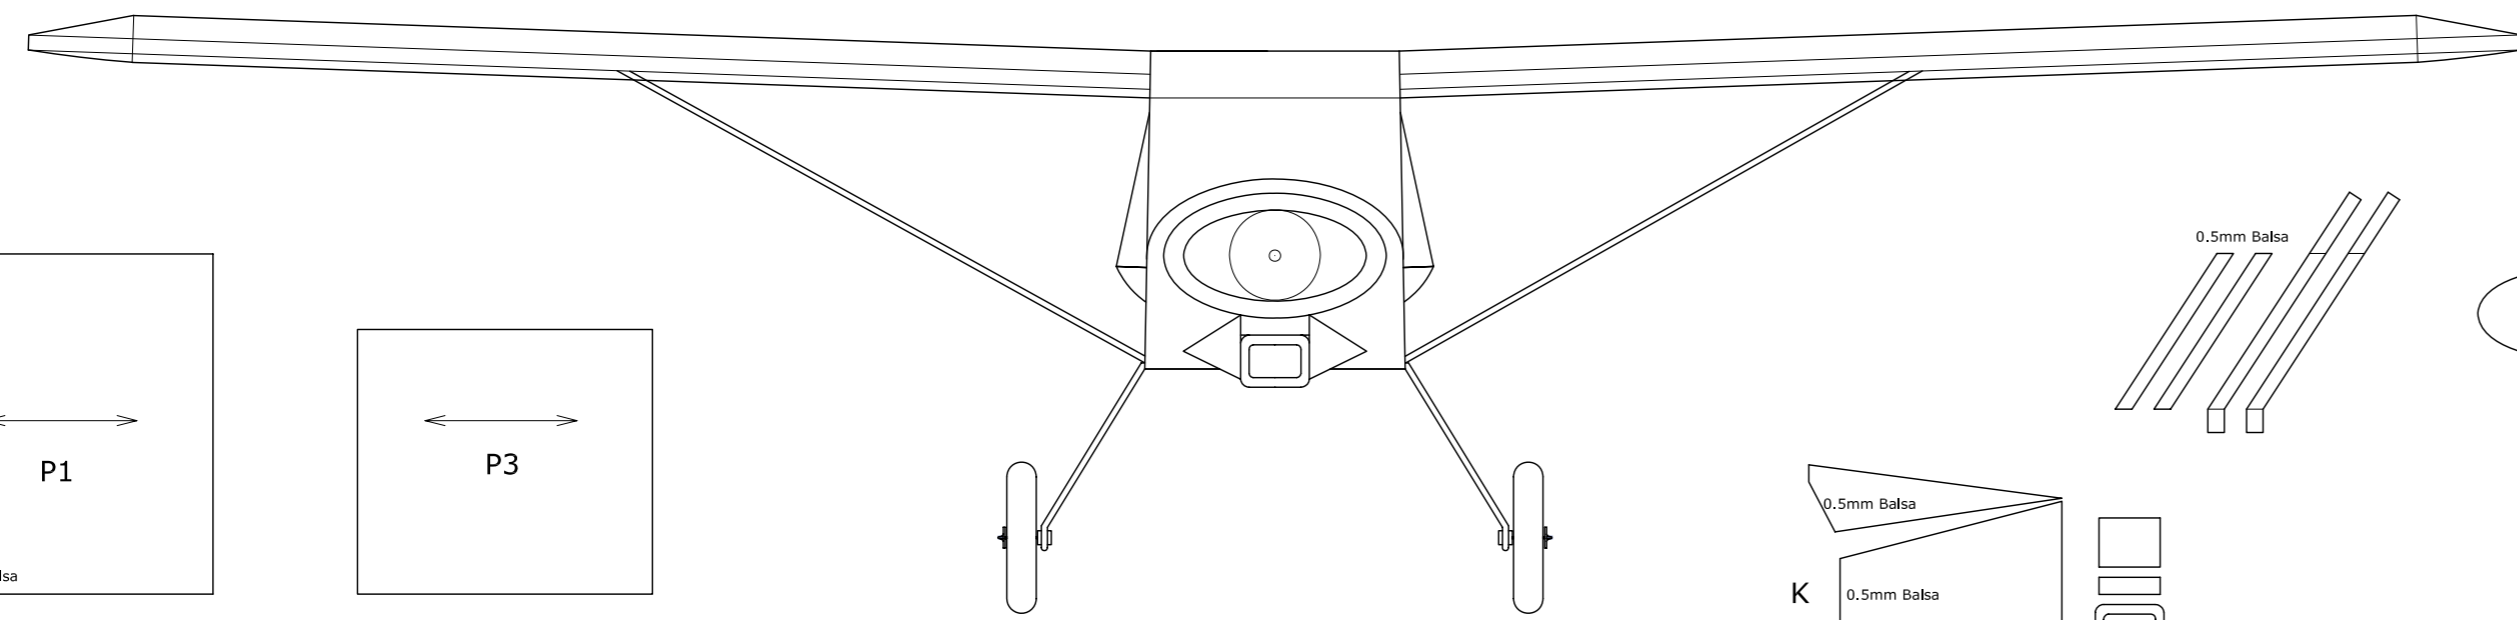

330

All Wood is 2mm Balsa Wood unless stated otherwise
Parts in this colour are hidden

SIZE	SCALE	DWG NO.	REV
A2	Peanut	Legrand Simon	1
15/04/2006	Drawn By: Arno Diemer	SHEET	1 of 1