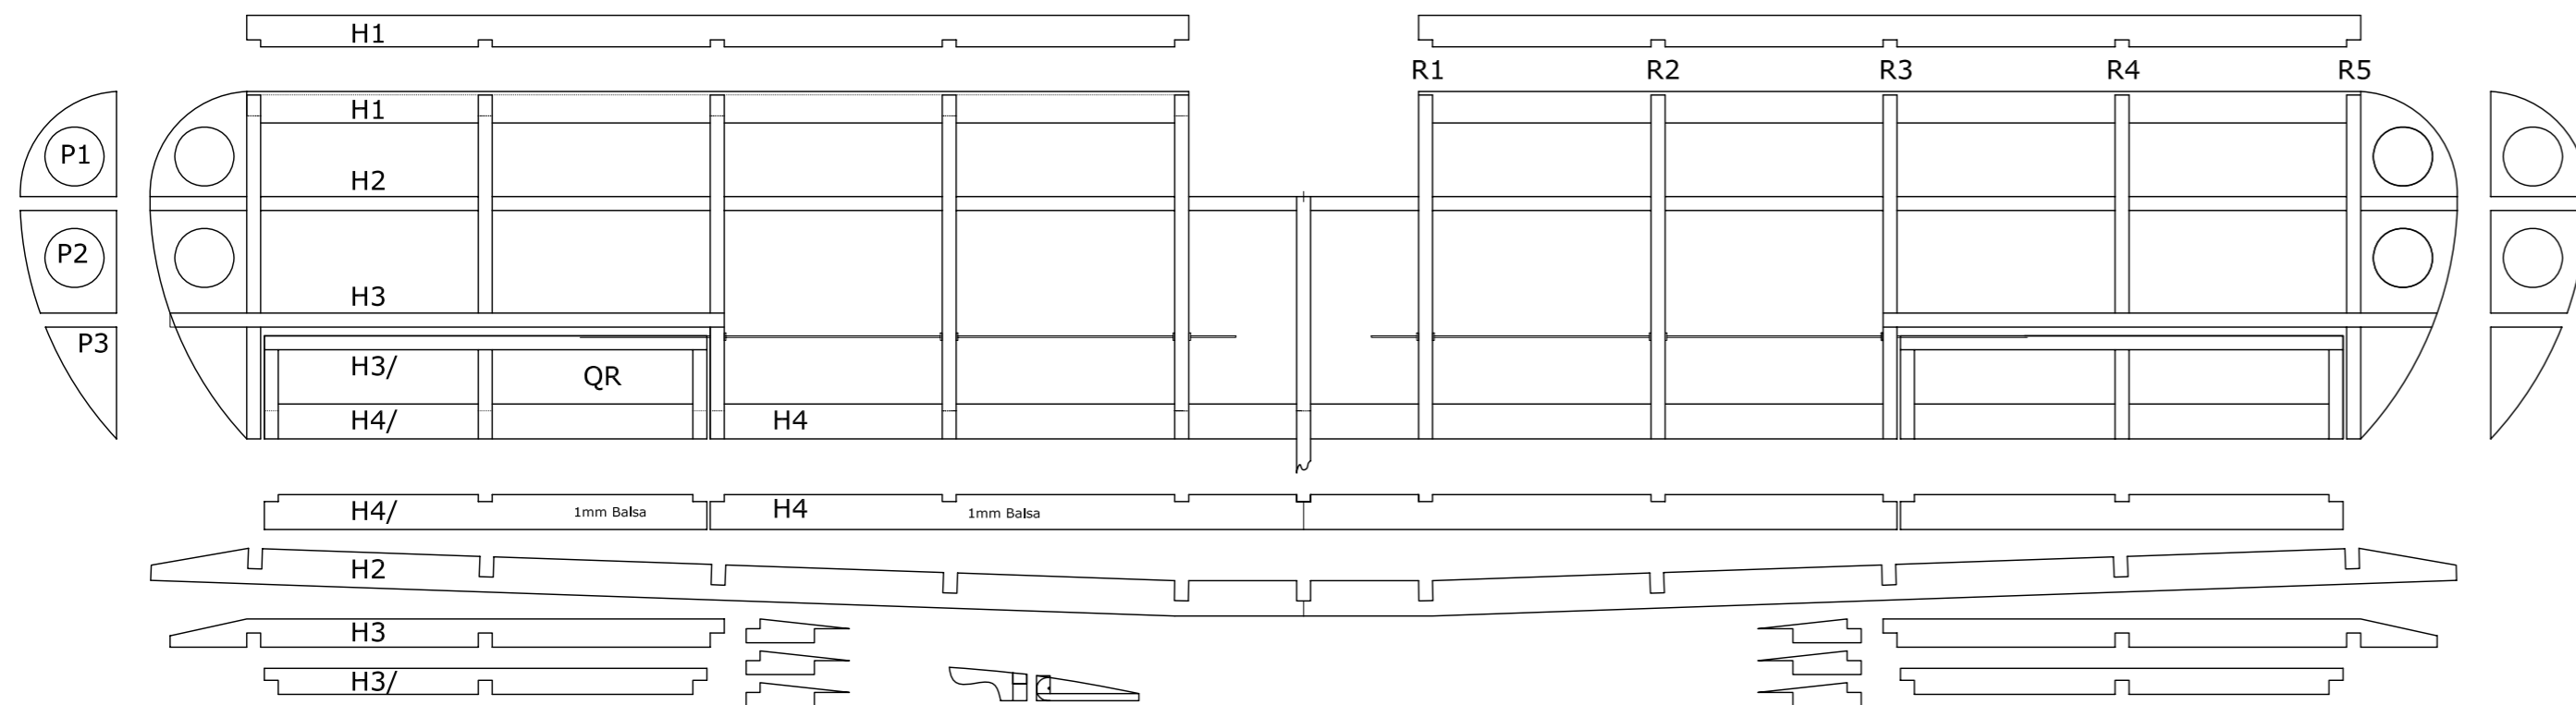

330

All Wood is 2mm Balsa Wood unless stated otherwise
Parts in this colour are hidden

SIZE	SCALE	DWG NO.	REV
A2	Peanut	Legrand Simon	1
15/04/2006	Drawn By: Arno Diemer	SHEET	1 of 1