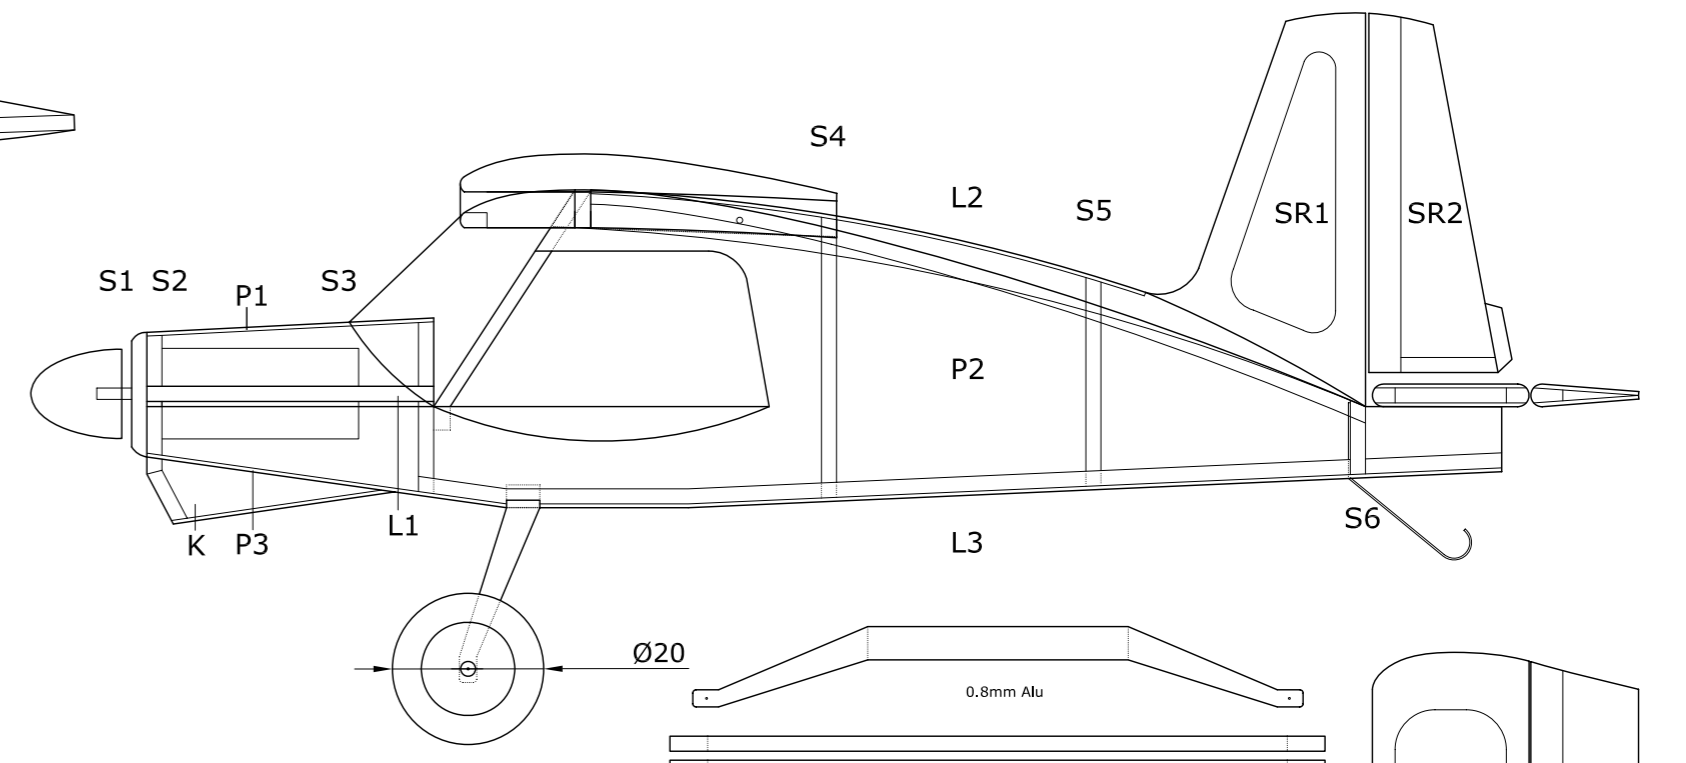

330

All Wood is 2mm Balsa Wood unless stated otherwise
Parts in this colour are hidden

SIZE	SCALE	DWG NO.	REV
A2	Peanut	Legrand Simon	1
15/04/2006	Drawn By: Arno Diemer	SHEET	1 of 1