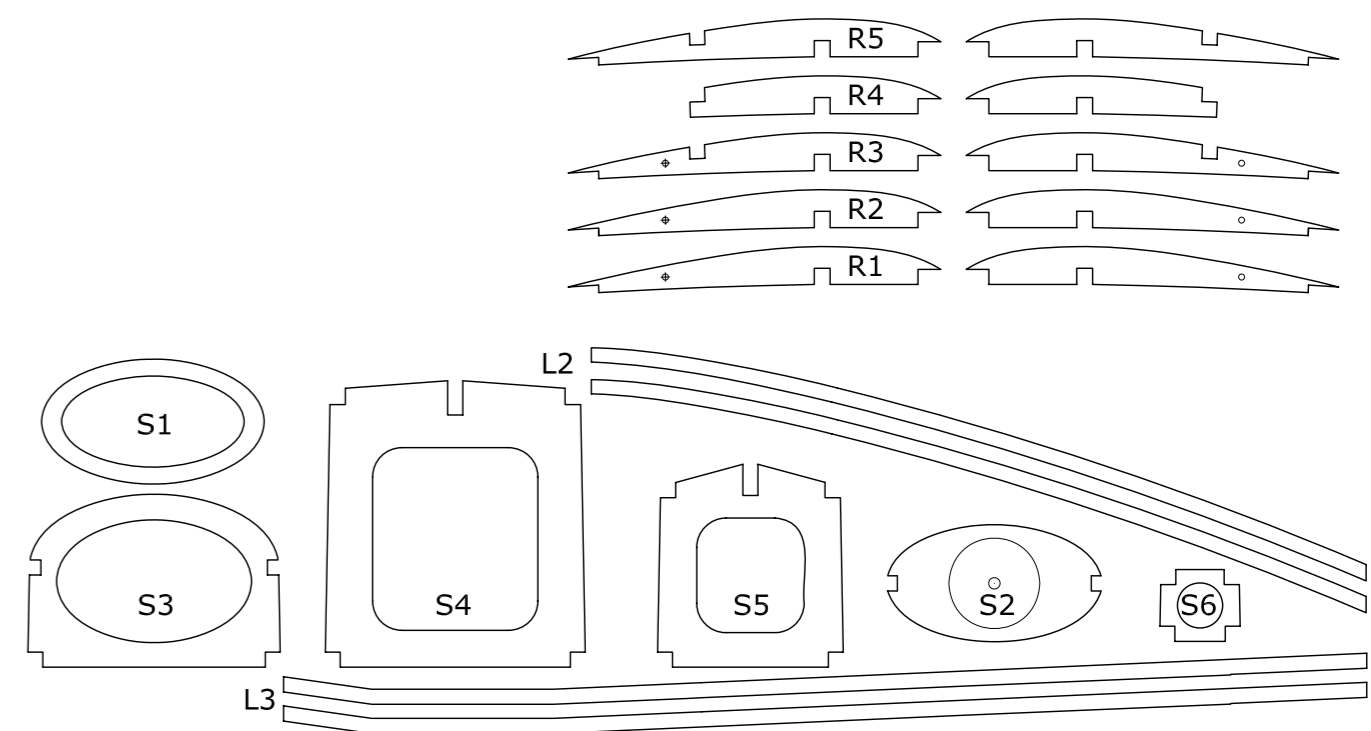

330

All Wood is 2mm Balsa Wood unless stated otherwise
Parts in this colour are hidden

SIZE	SCALE	DWG NO.	REV
A2	Peanut	Legrand Simon	1
15/04/2006	Drawn By: Arno Diemer	SHEET	1 of 1