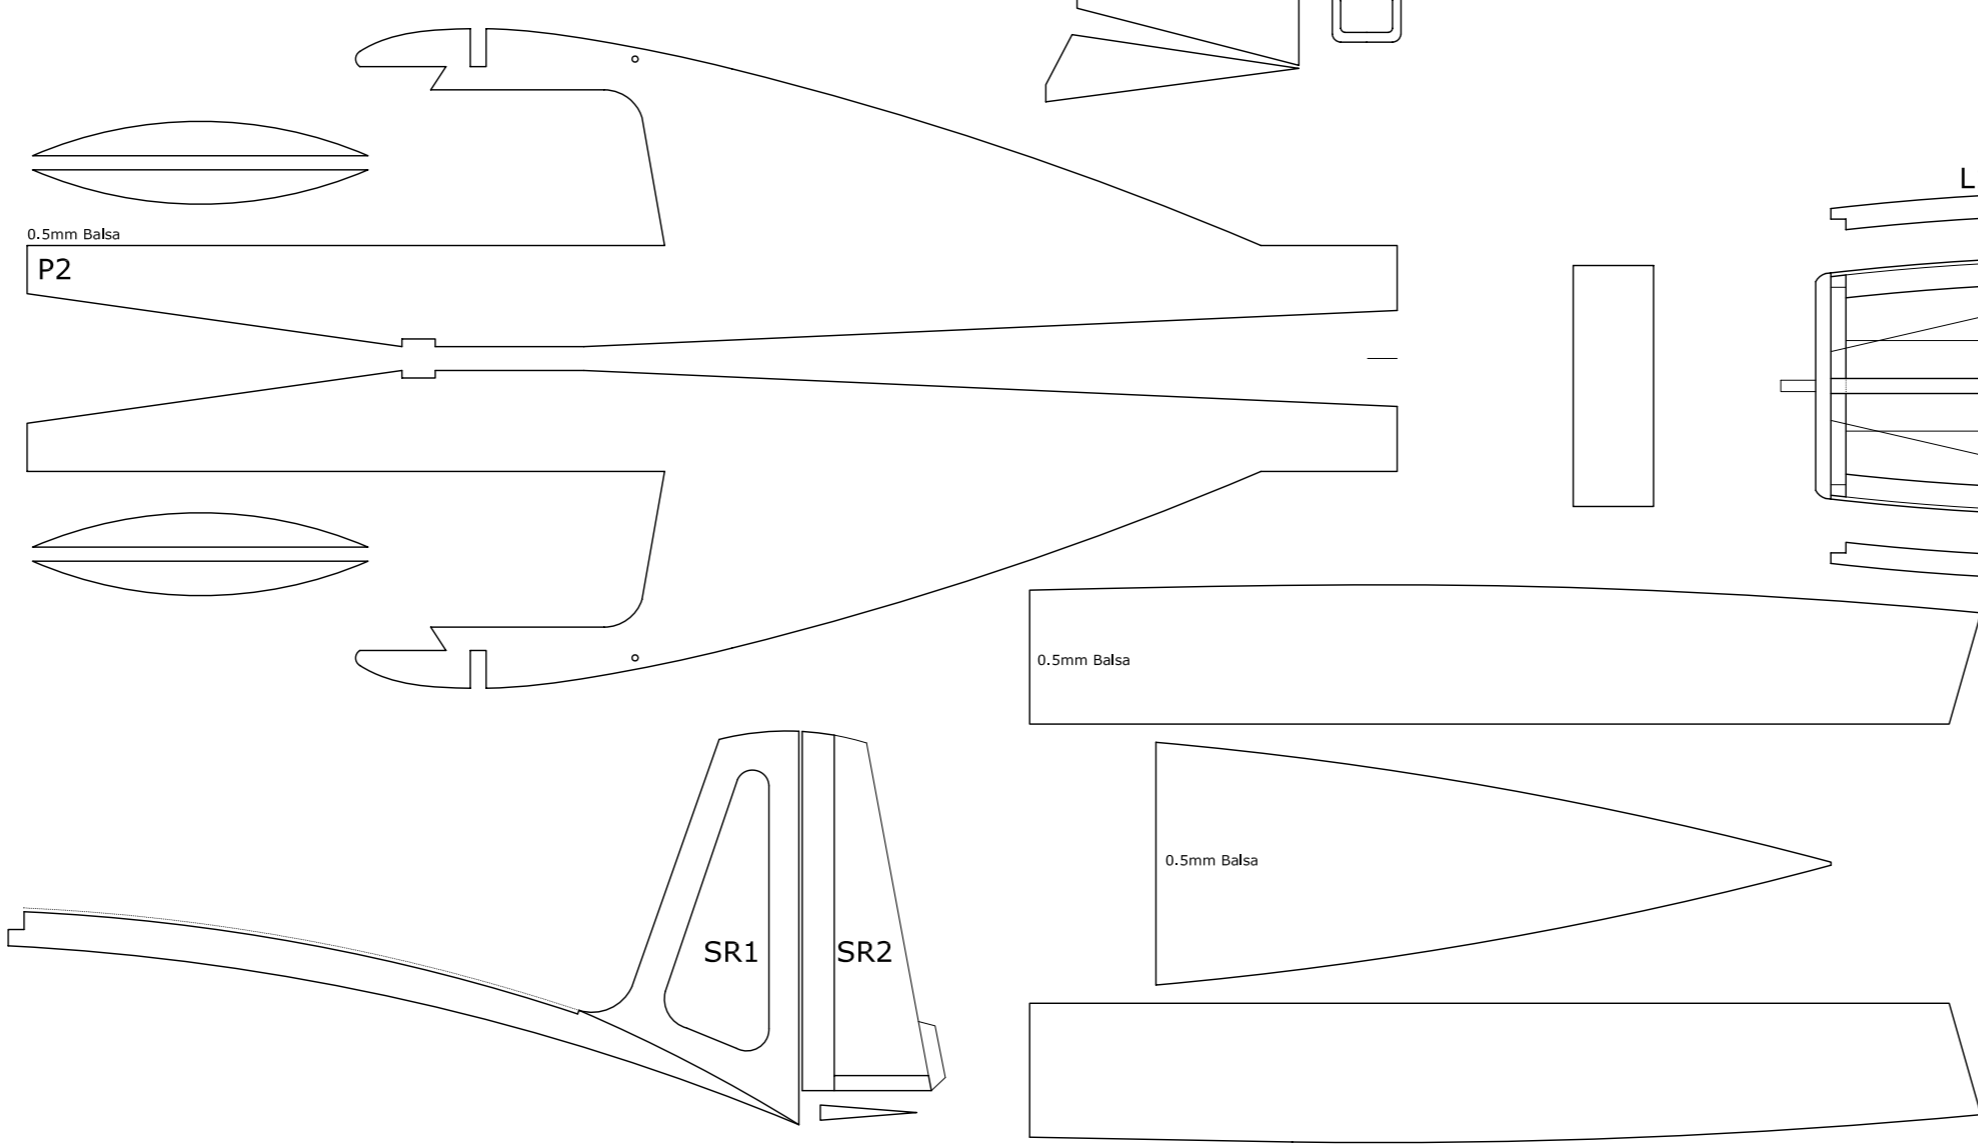

330

All Wood is 2mm Balsa Wood unless stated otherwise
Parts in this colour are hidden

SIZE	SCALE	DWG NO.	REV
A2	Peanut	Legrand Simon	1
15/04/2006	Drawn By: Arno Diemer	SHEET	1 of 1