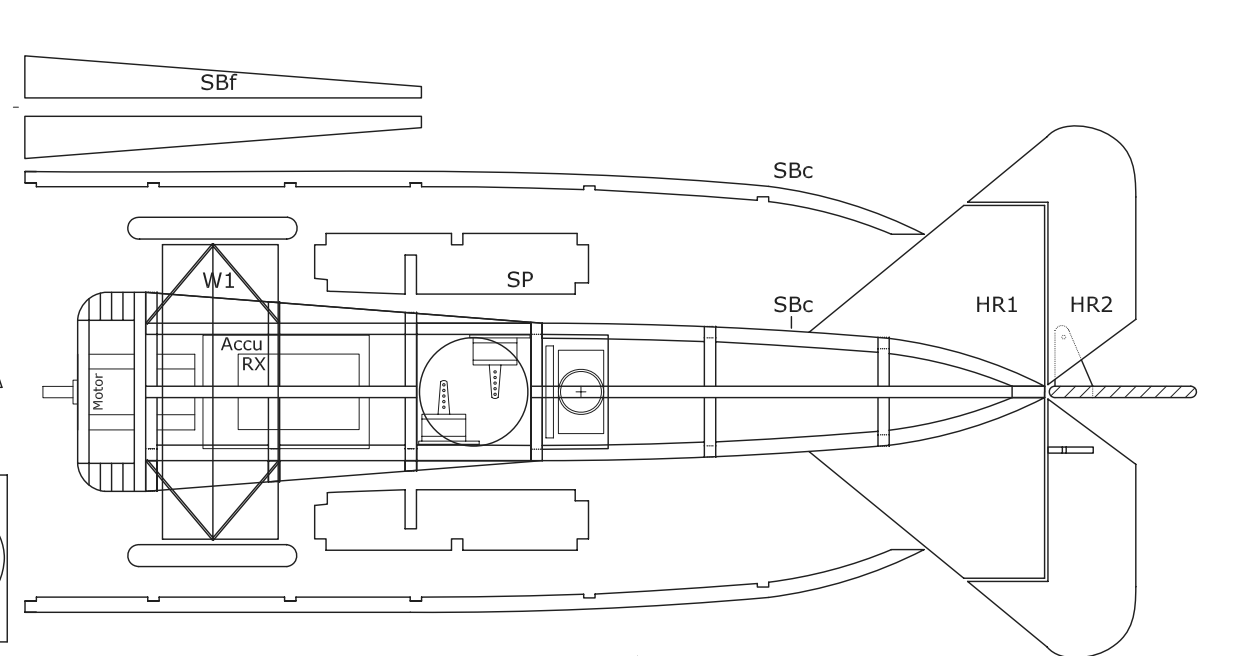

- R1= 20X
- R2= 2X
- R3= 2X
- R4= 2X
- R5= 1X

**Fokker DR1**  
**Pistachio Scale by Arno Diemer**  
 All Wood is 1.5mm Balsa Wood unless stated otherwise