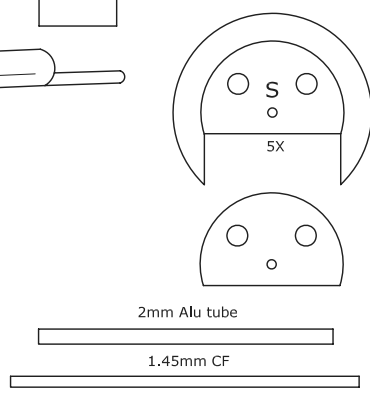

- R1= 20X
- R2= 2X
- R3= 2X
- R4= 2X
- R5= 1X

**Fokker DR1**  
**Pistachio Scale by Arno Diemer**  
 All Wood is 1.5mm Balsa Wood unless stated otherwise