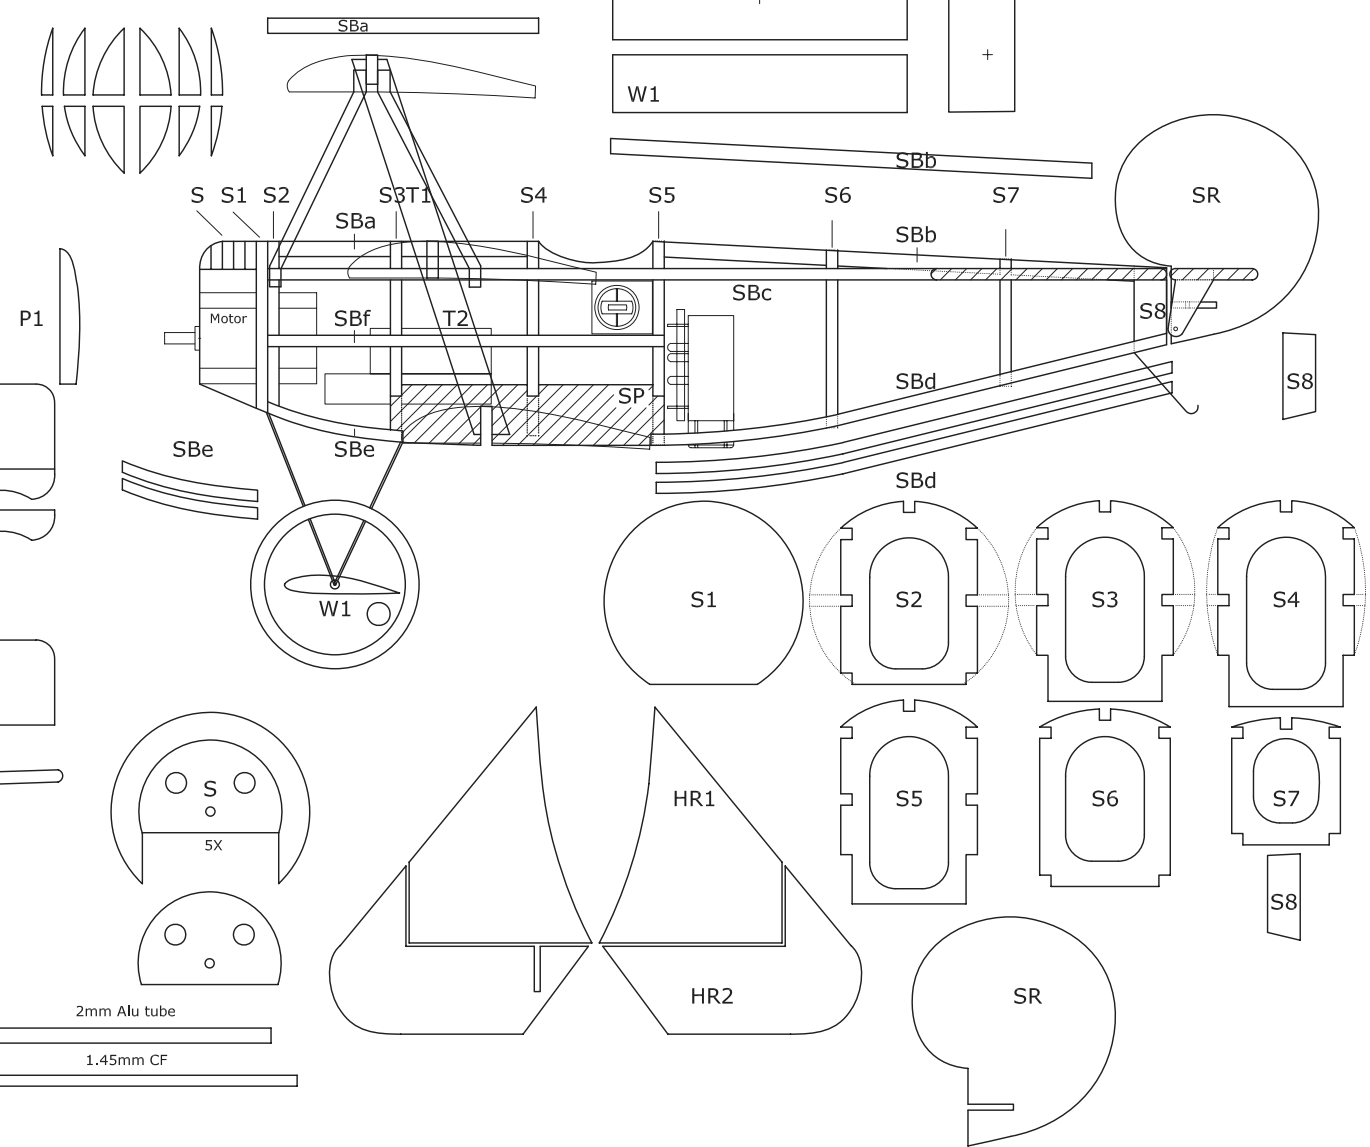

- R1= 20X
- R2= 2X
- R3= 2X
- R4= 2X
- R5= 1X

**Fokker DR1**  
**Pistachio Scale by Arno Diemer**  
 All Wood is 1.5mm Balsa Wood unless stated otherwise