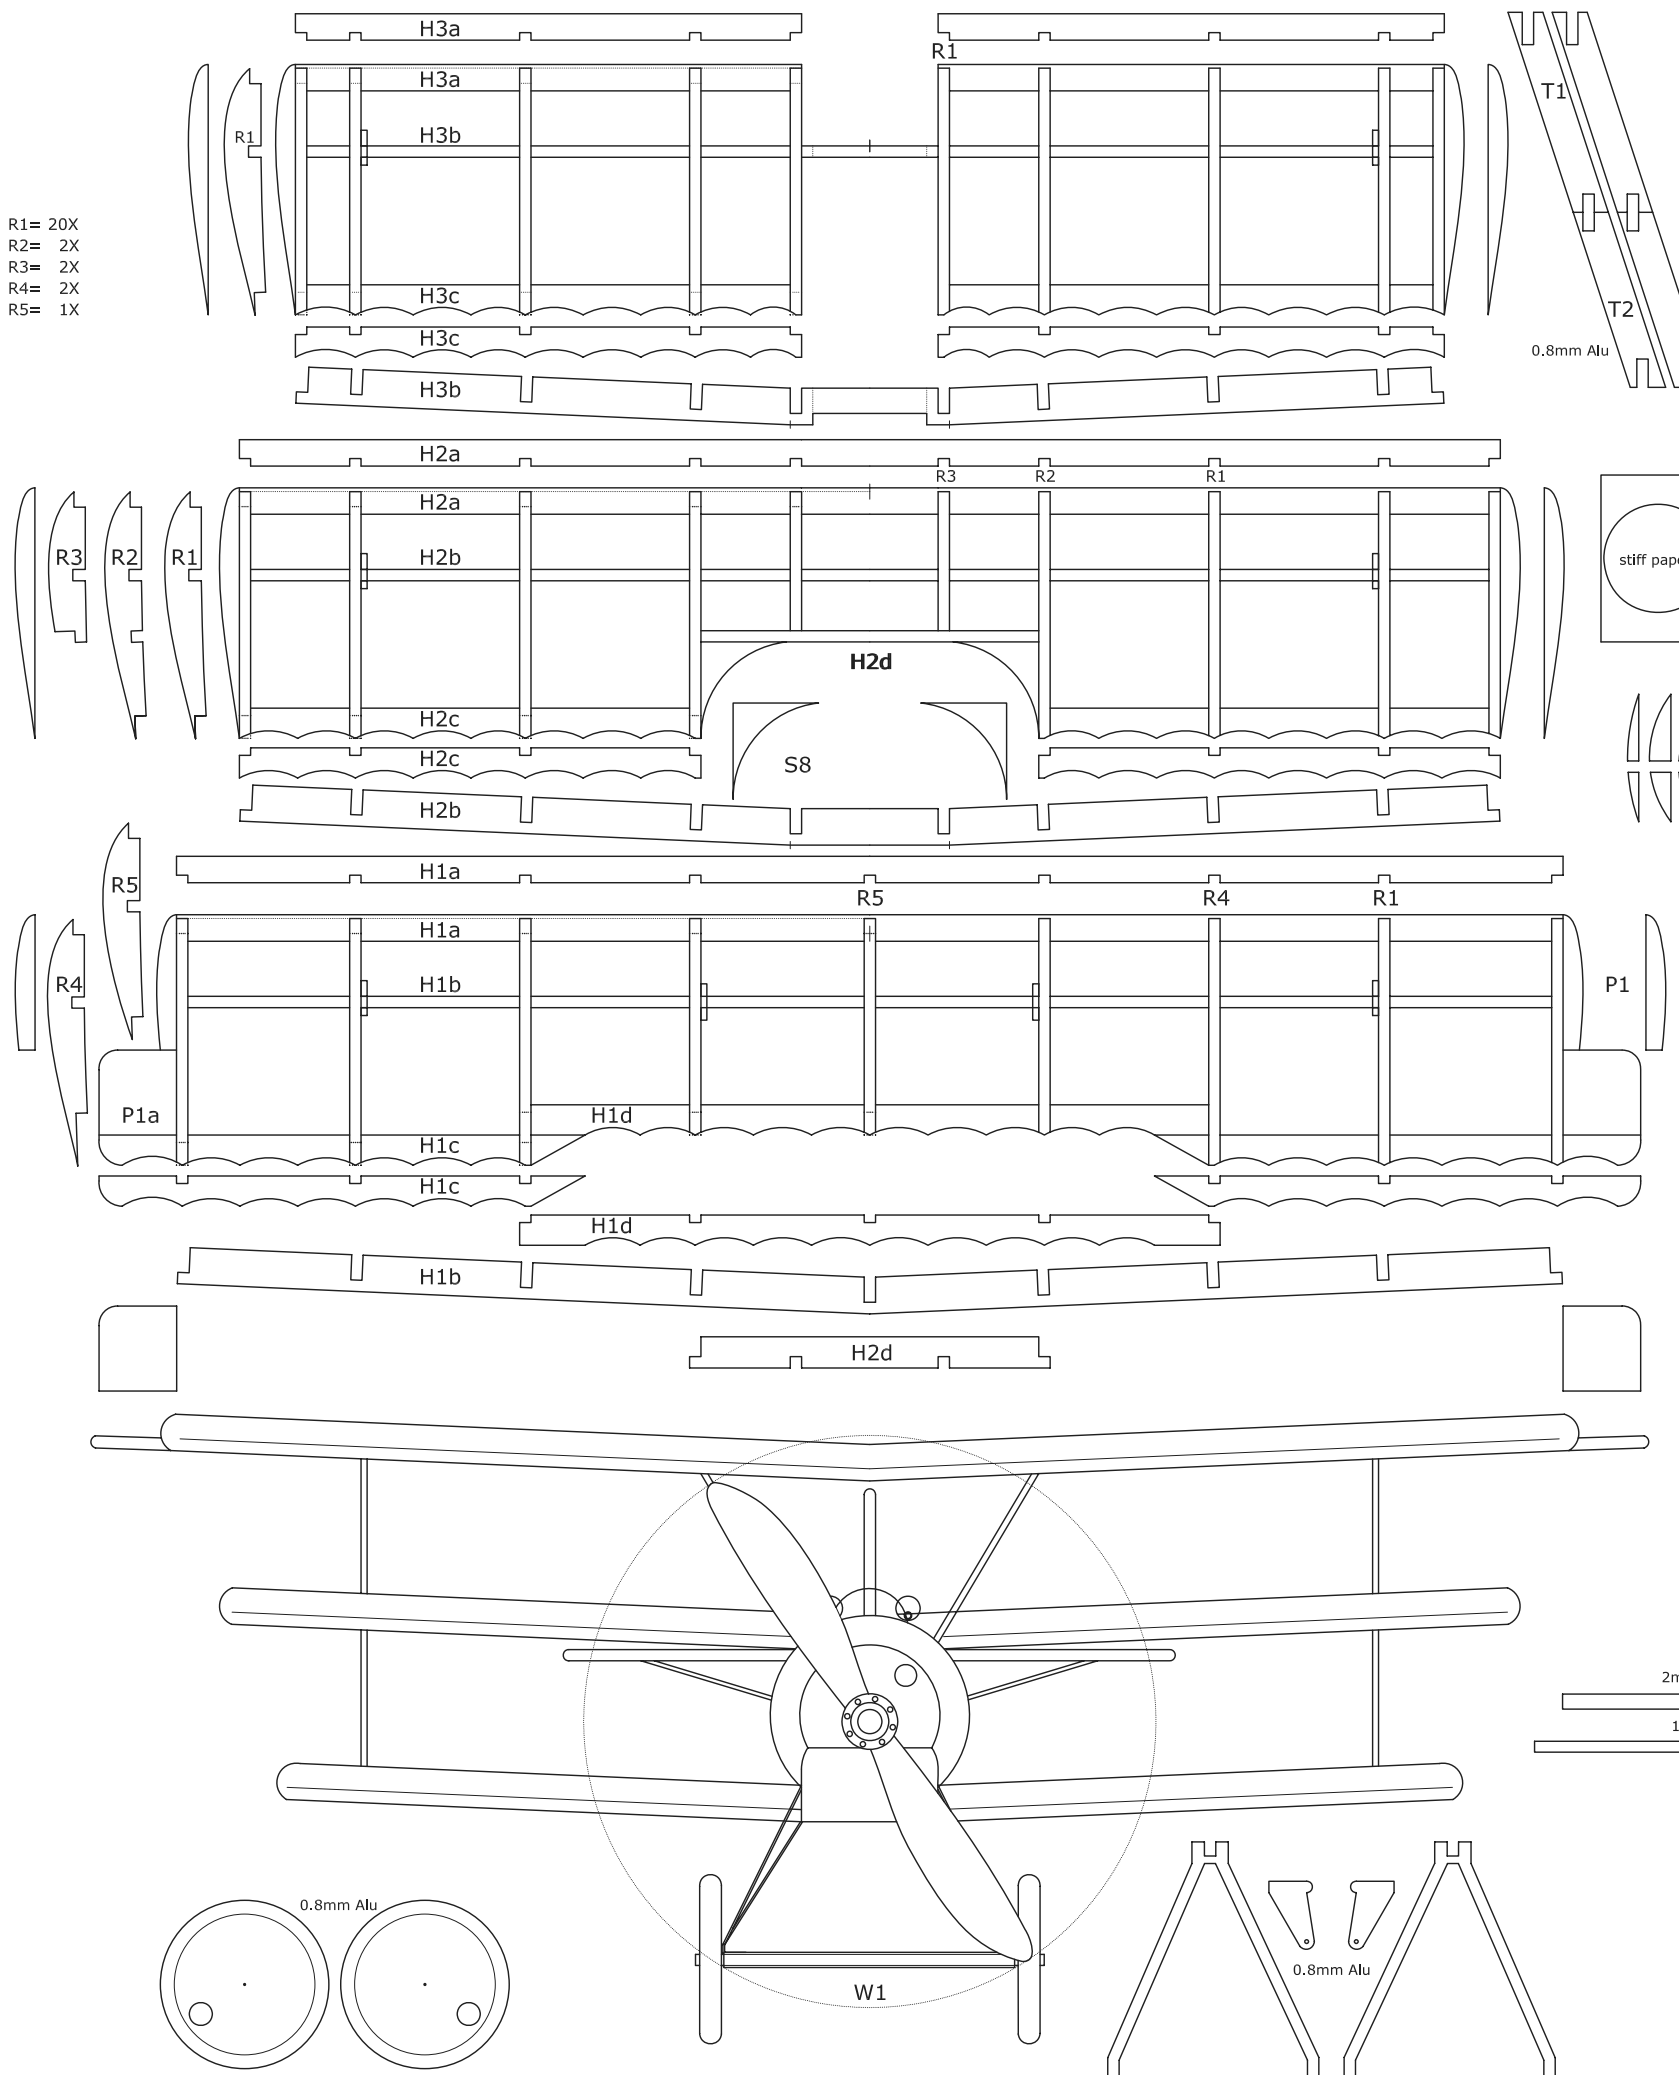

- R1= 20X
- R2= 2X
- R3= 2X
- R4= 2X
- R5= 1X

**Fokker DR1**  
**Pistachio Scale by Arno Diemer**  
 All Wood is 1.5mm Balsa Wood unless stated otherwise