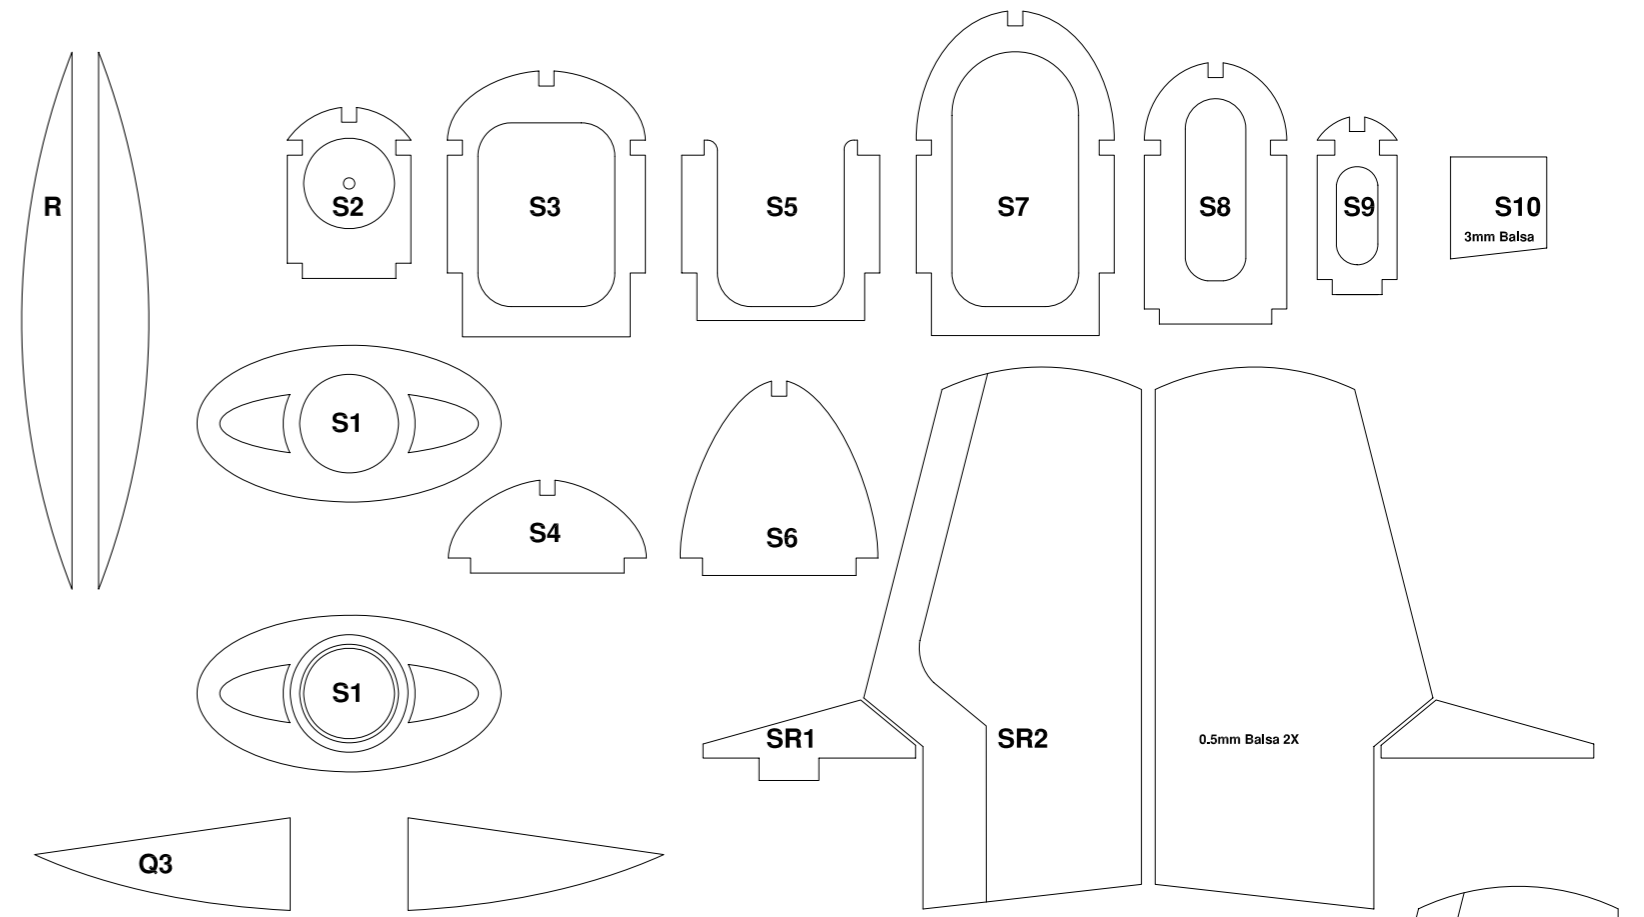

330

Colibri
Peanut Scale by Arno Diemer