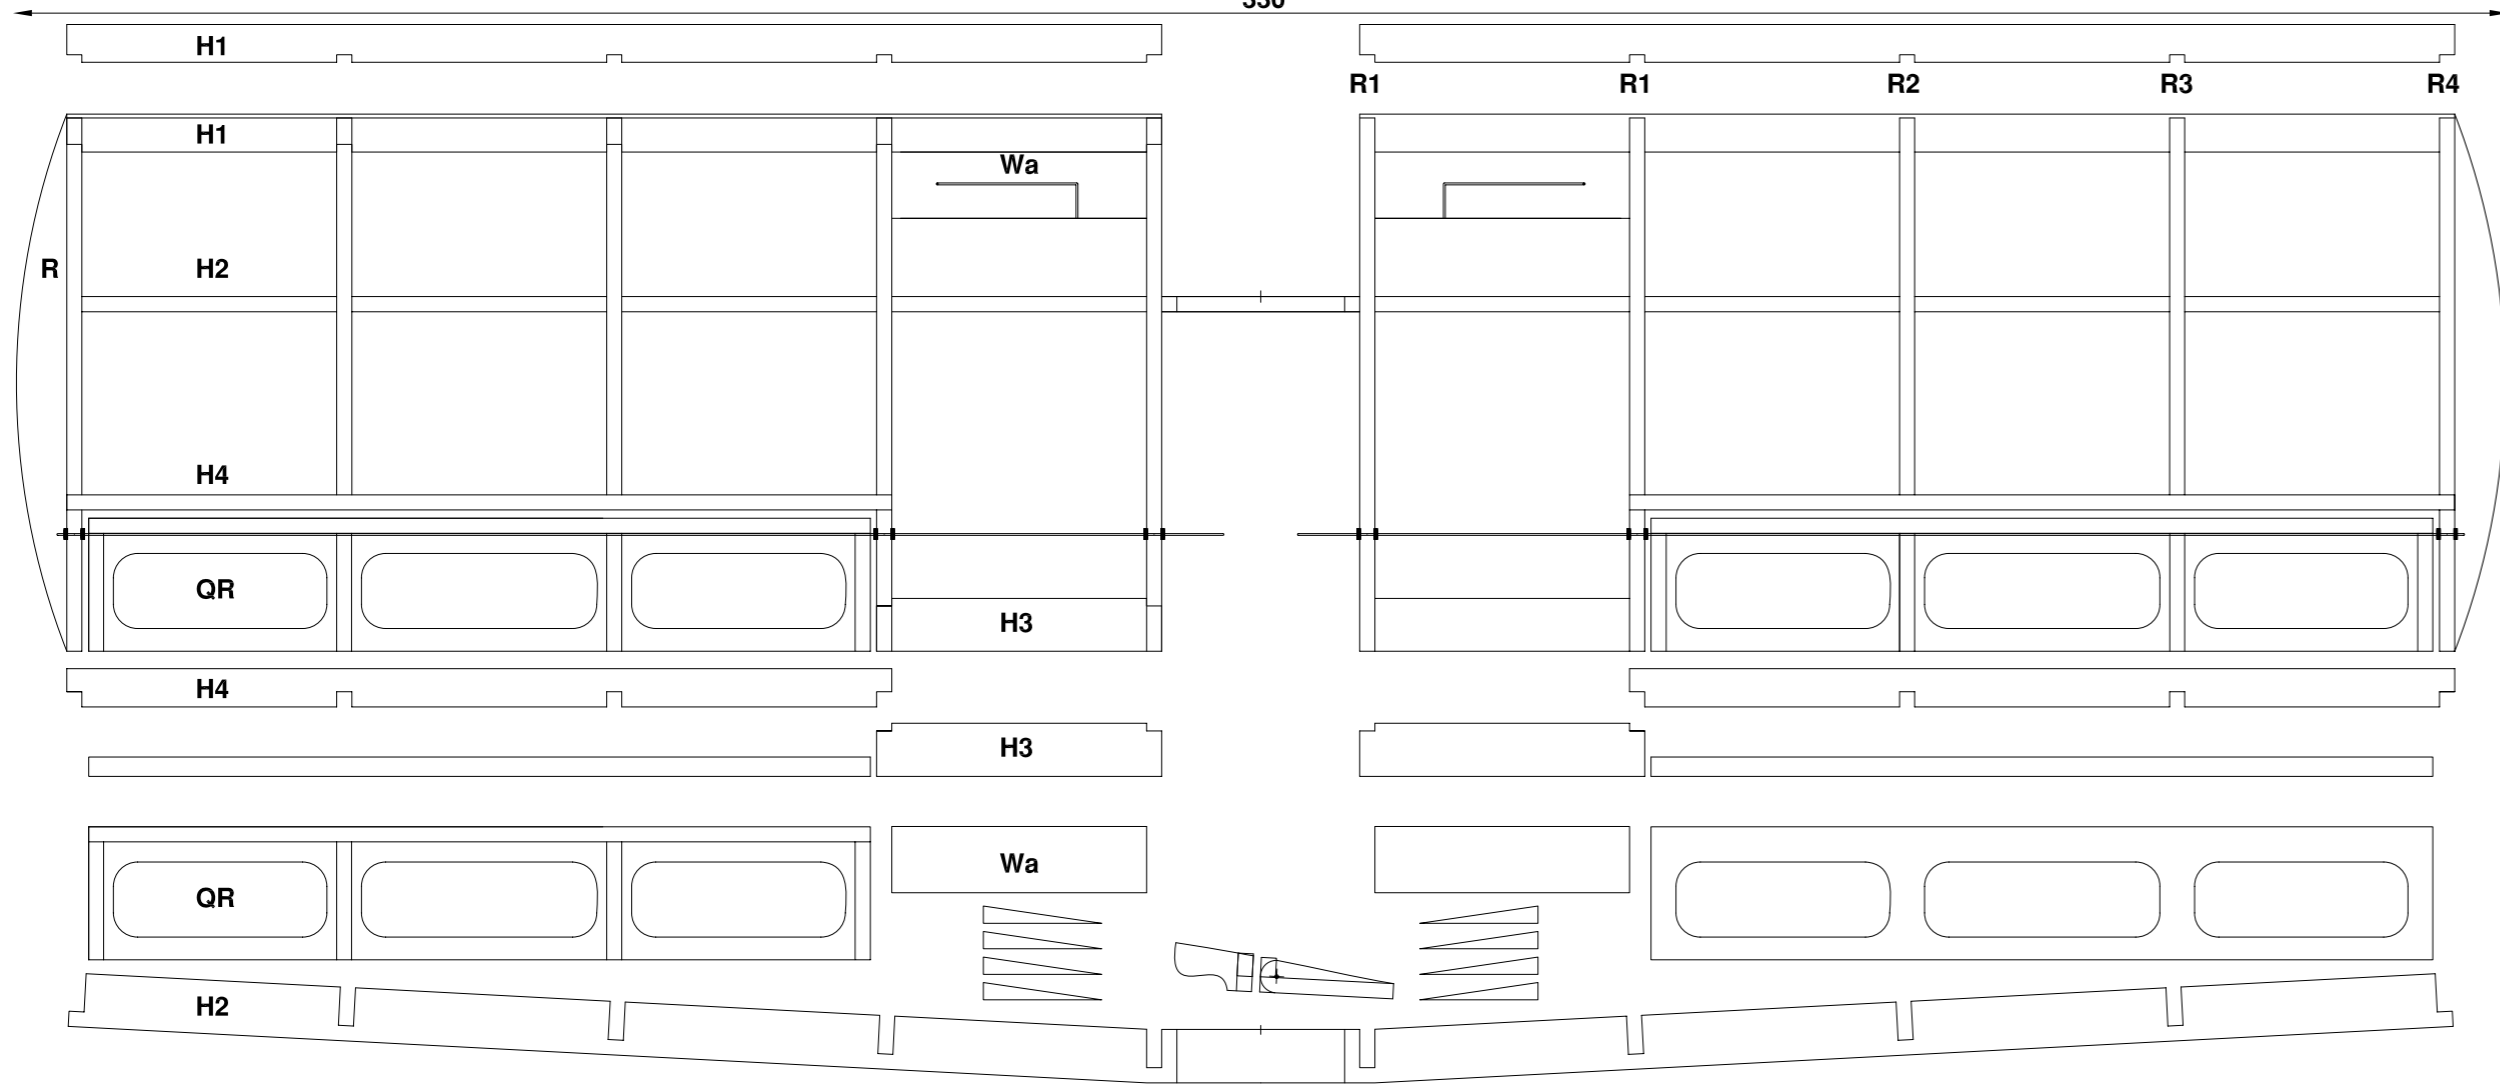

330

Colibri
Peanut Scale by Arno Diemer