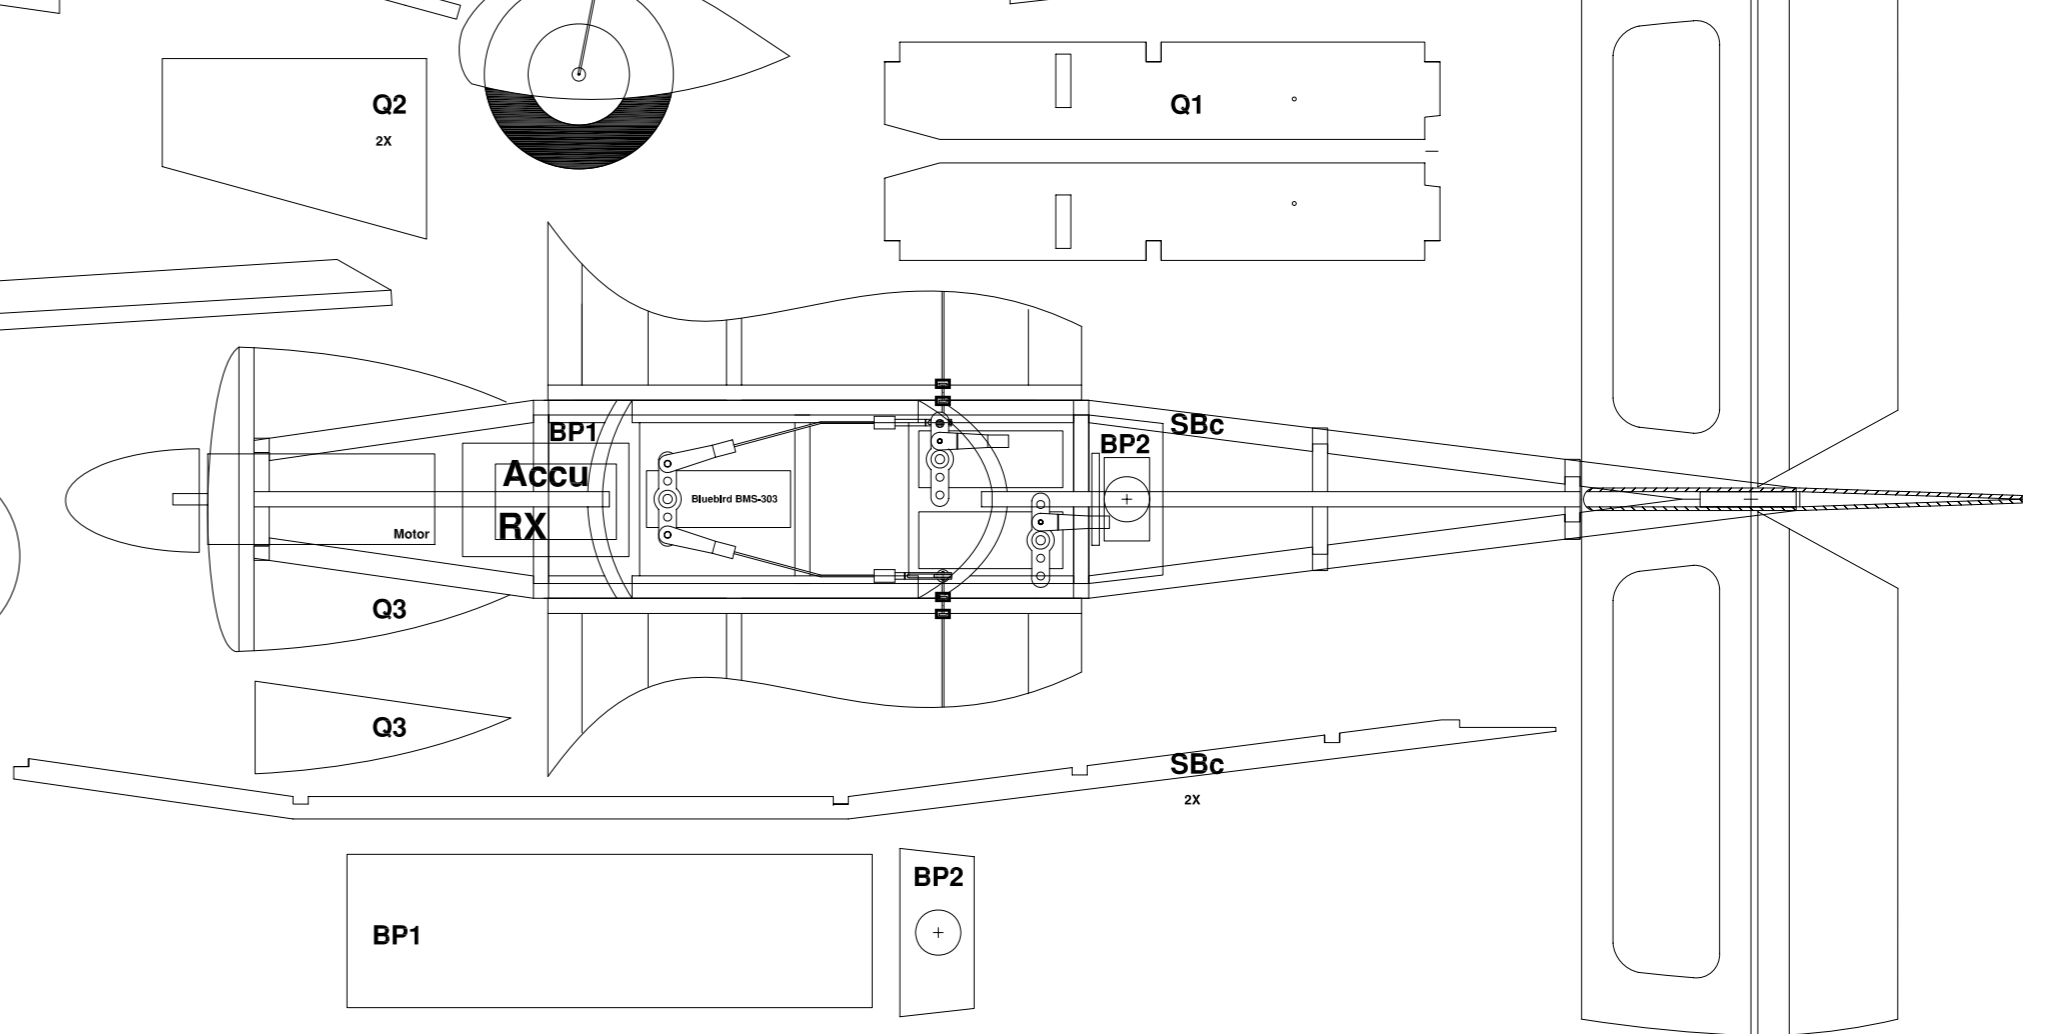

330

Colibri
Peanut Scale by Arno Diemer