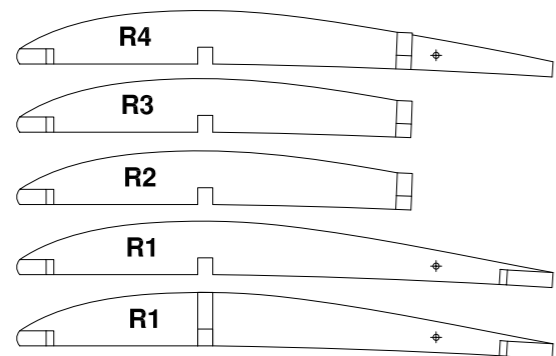

330

Colibri
Peanut Scale by Arno Diemer