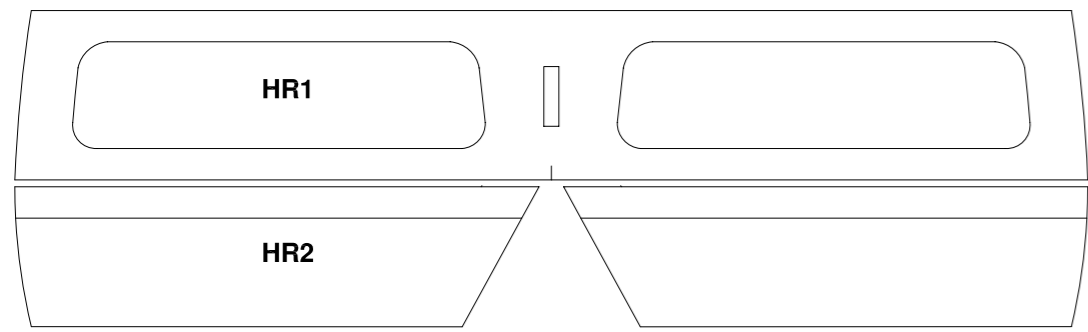

330

Colibri
Peanut Scale by Arno Diemer