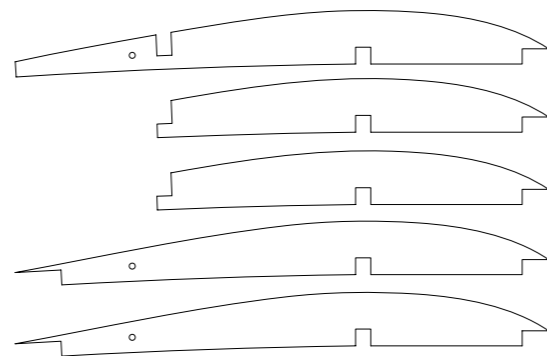

330

Colibri
Peanut Scale by Arno Diemer