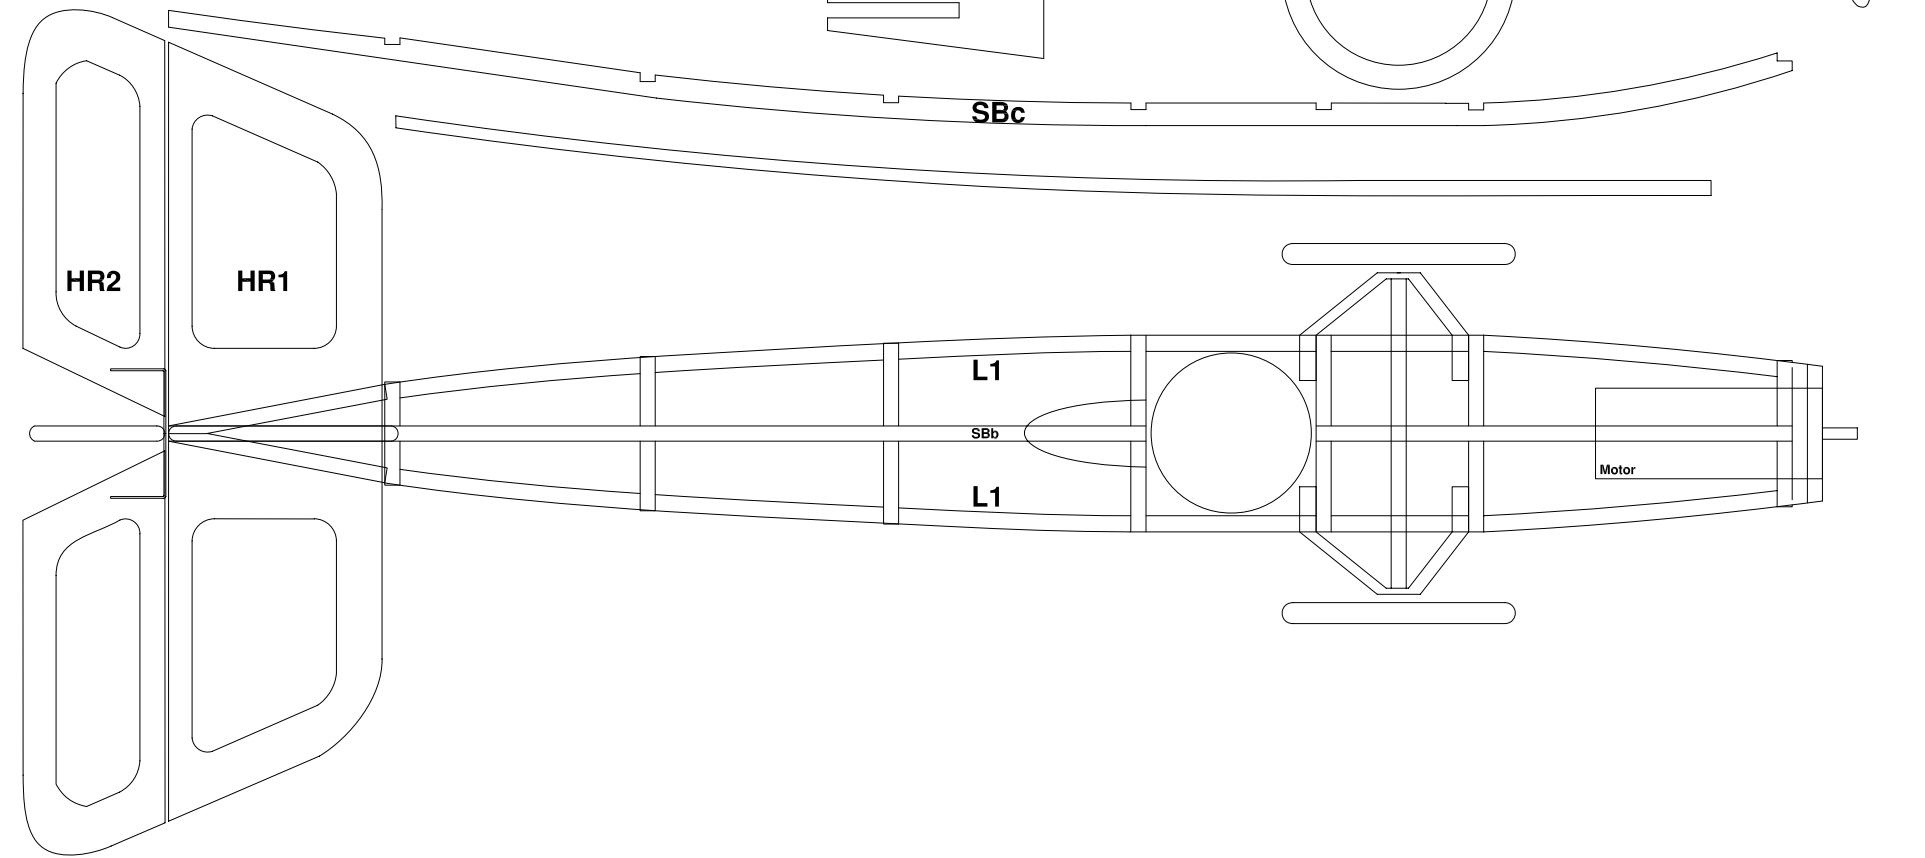

Bristol 72

**Bristol 72**  
Peanut Scale by Arno Diemer