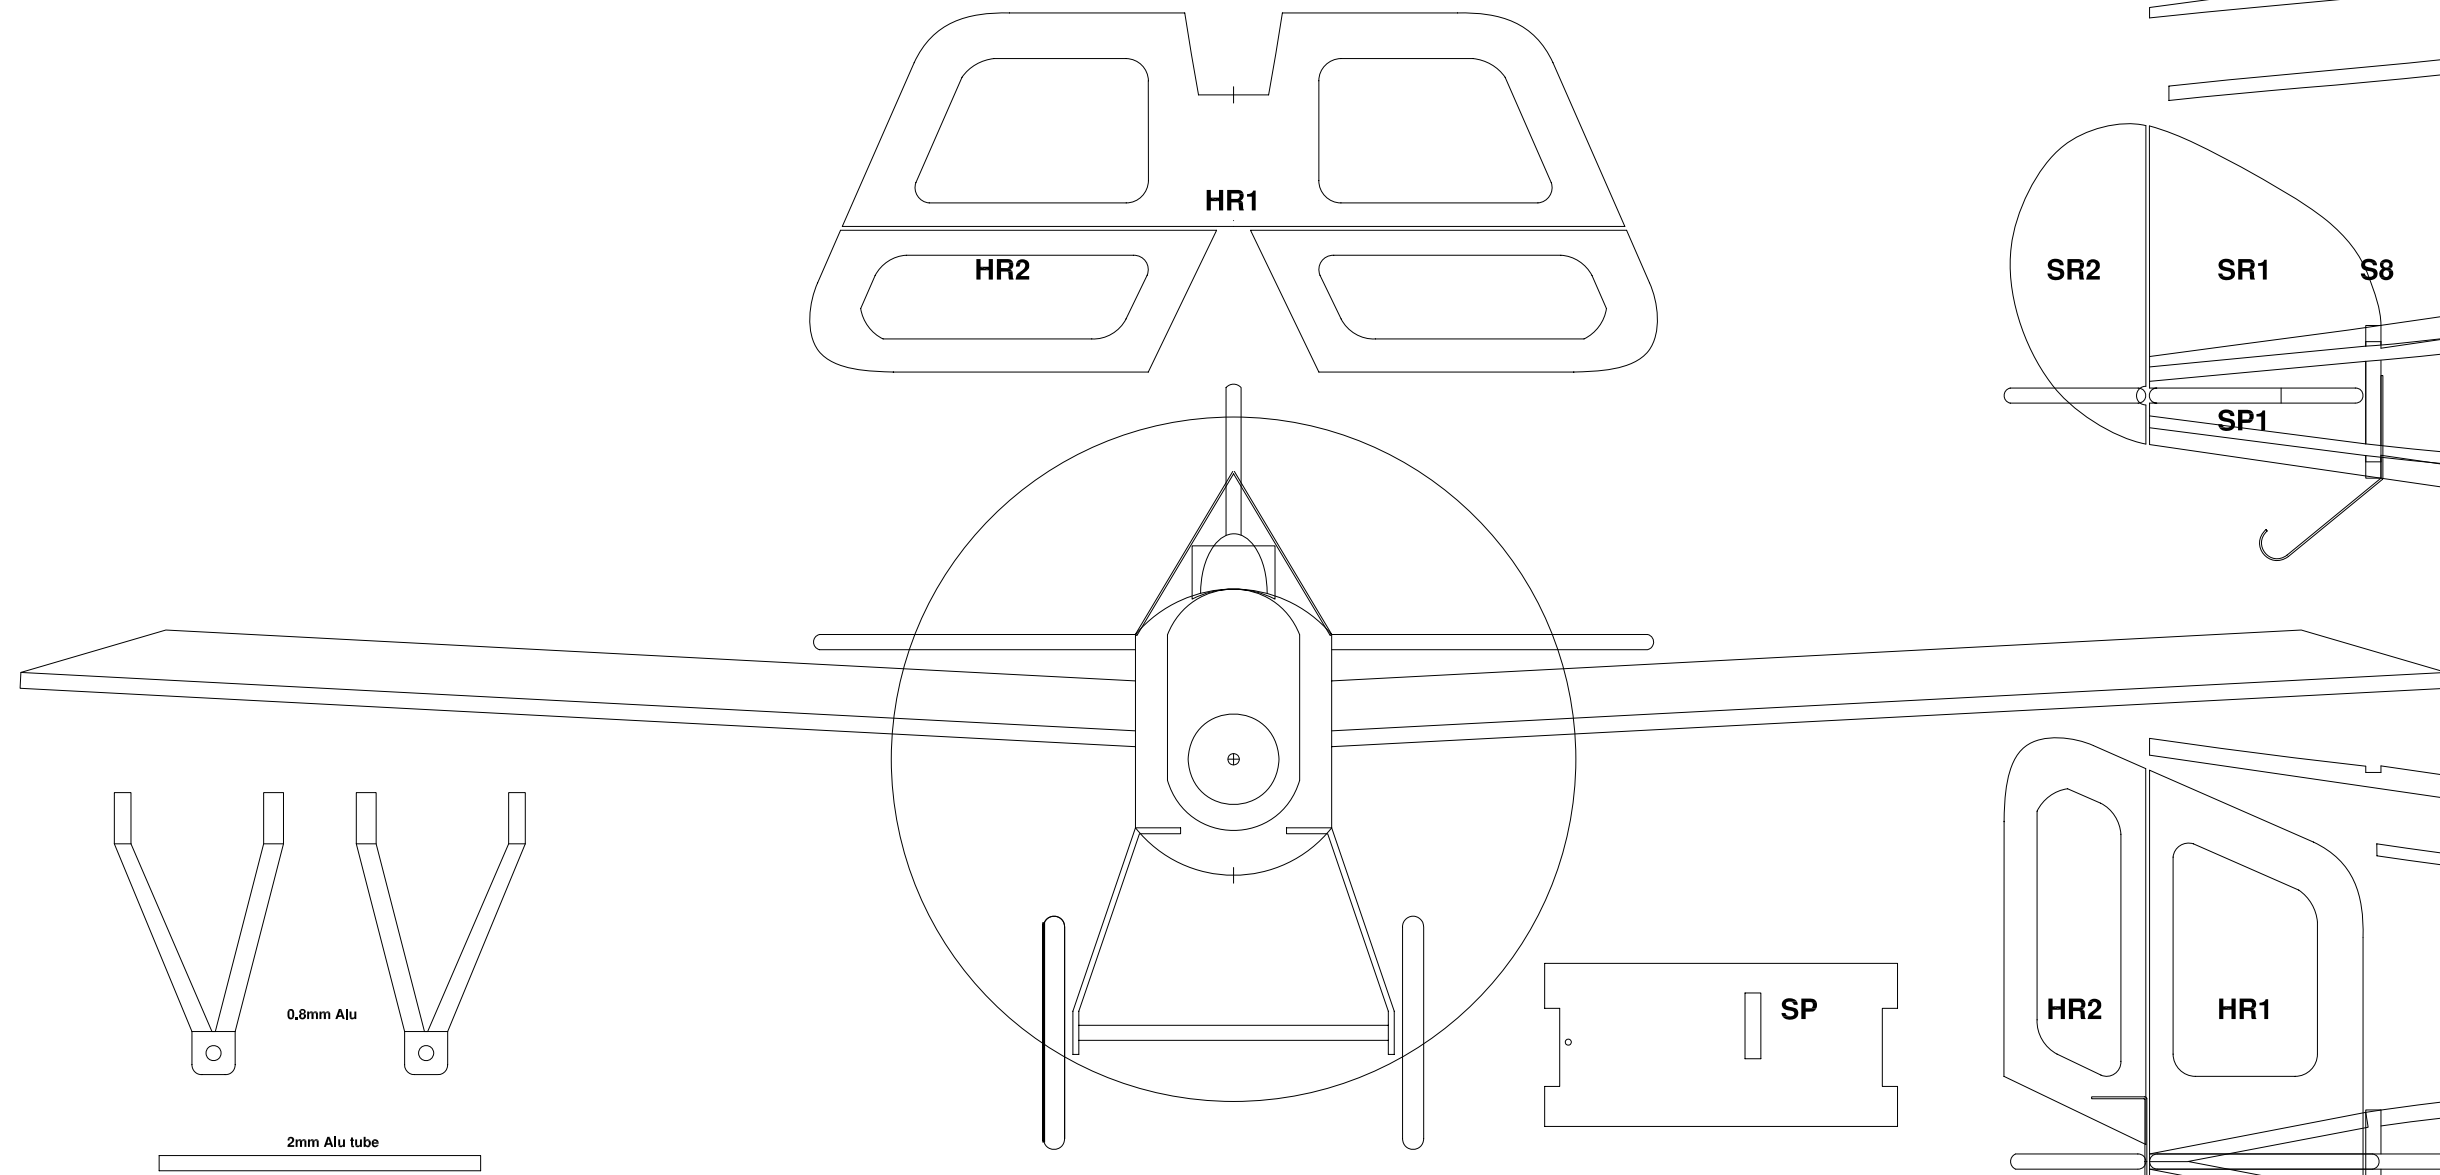

Bristol 72

**Bristol 72**  
Peanut Scale by Arno Diemer