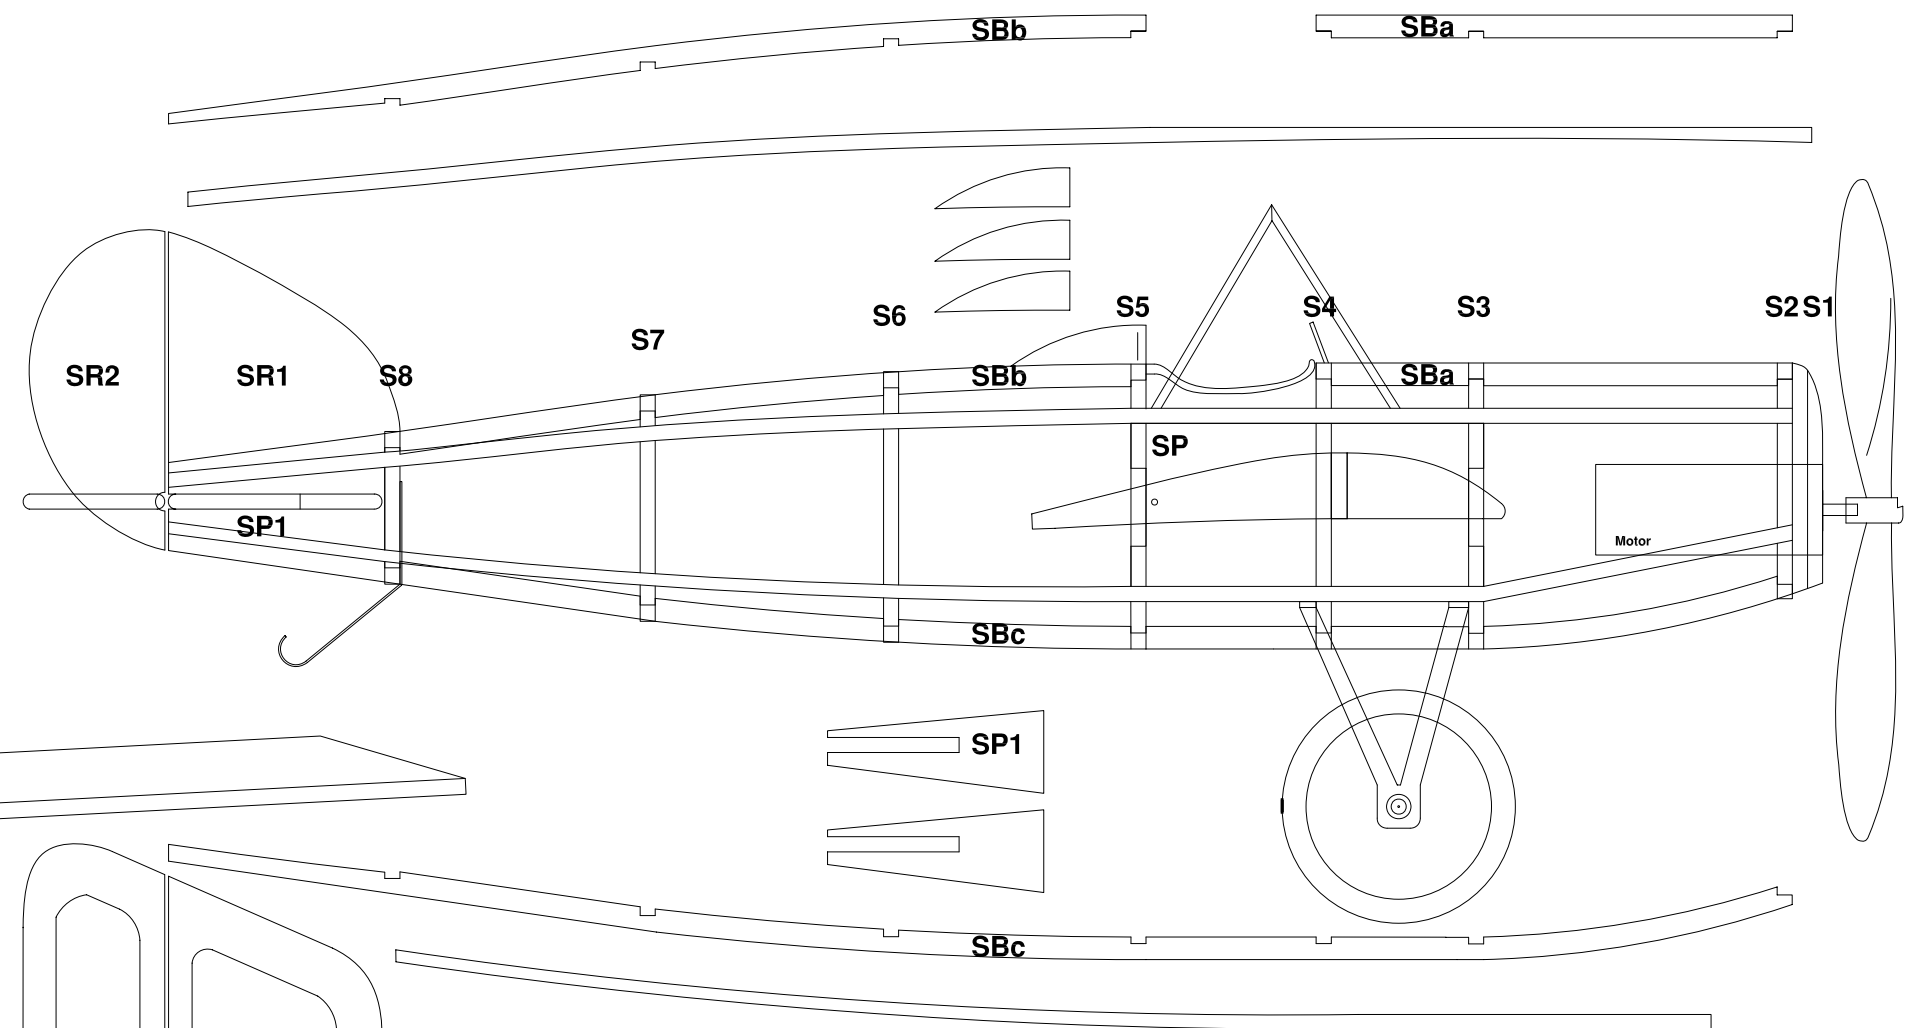

Bristol 72

**Bristol 72**  
Peanut Scale by Arno Diemer