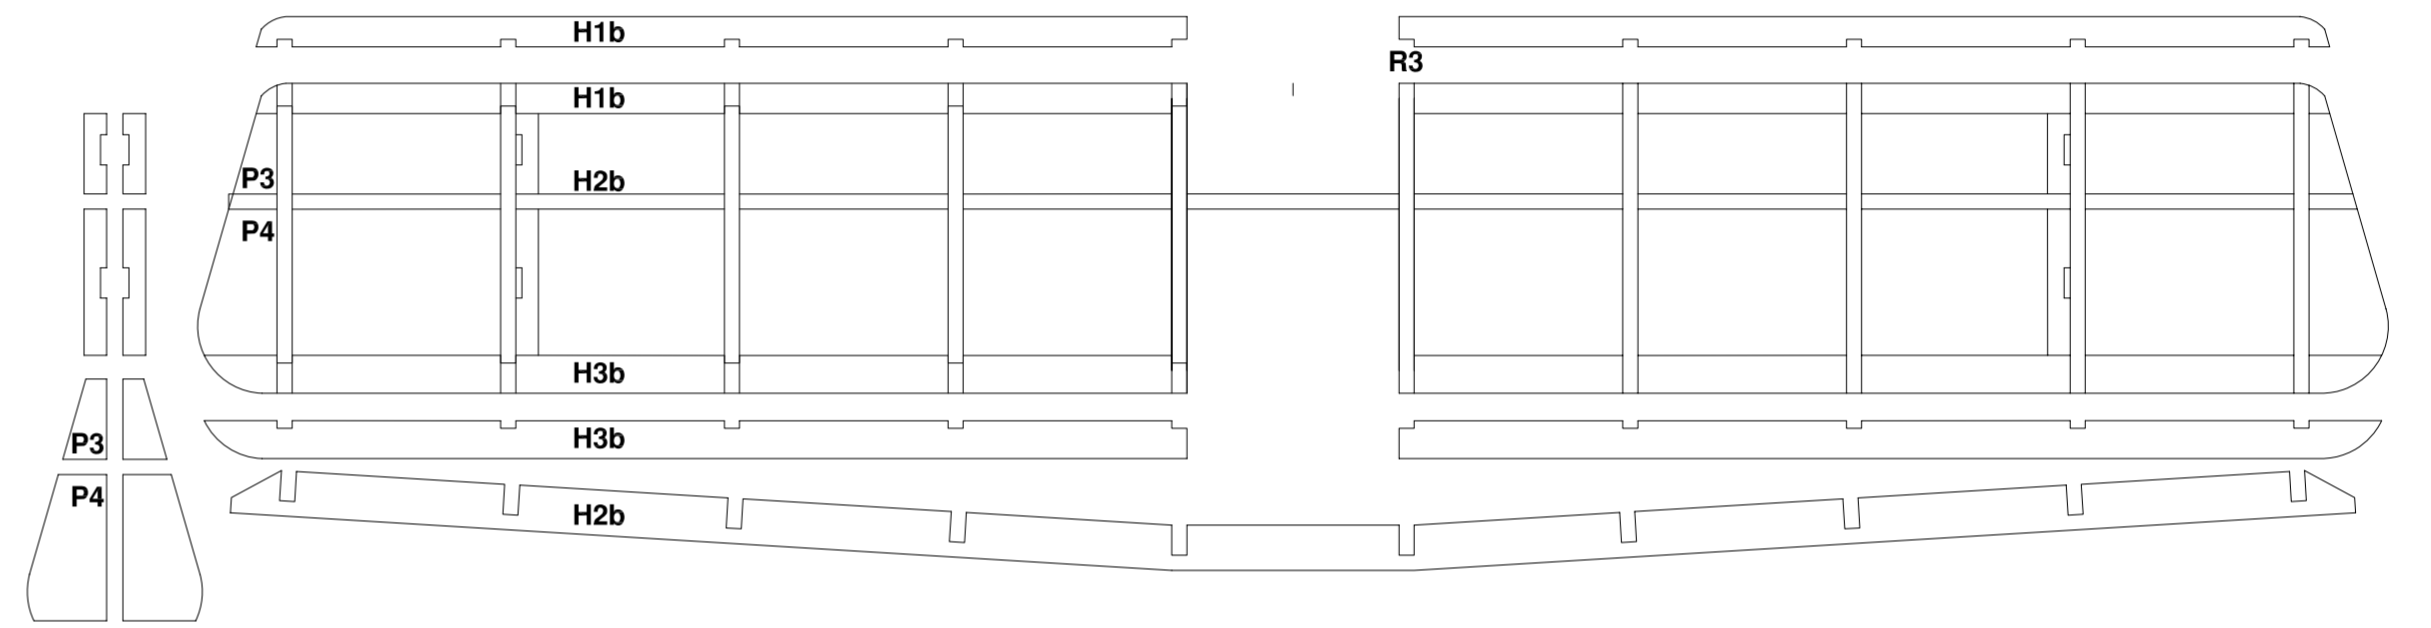

Bellanca Light Tractor

Peanut

Bellanca Light Tractor
Peanut Scale by Arno Diemer