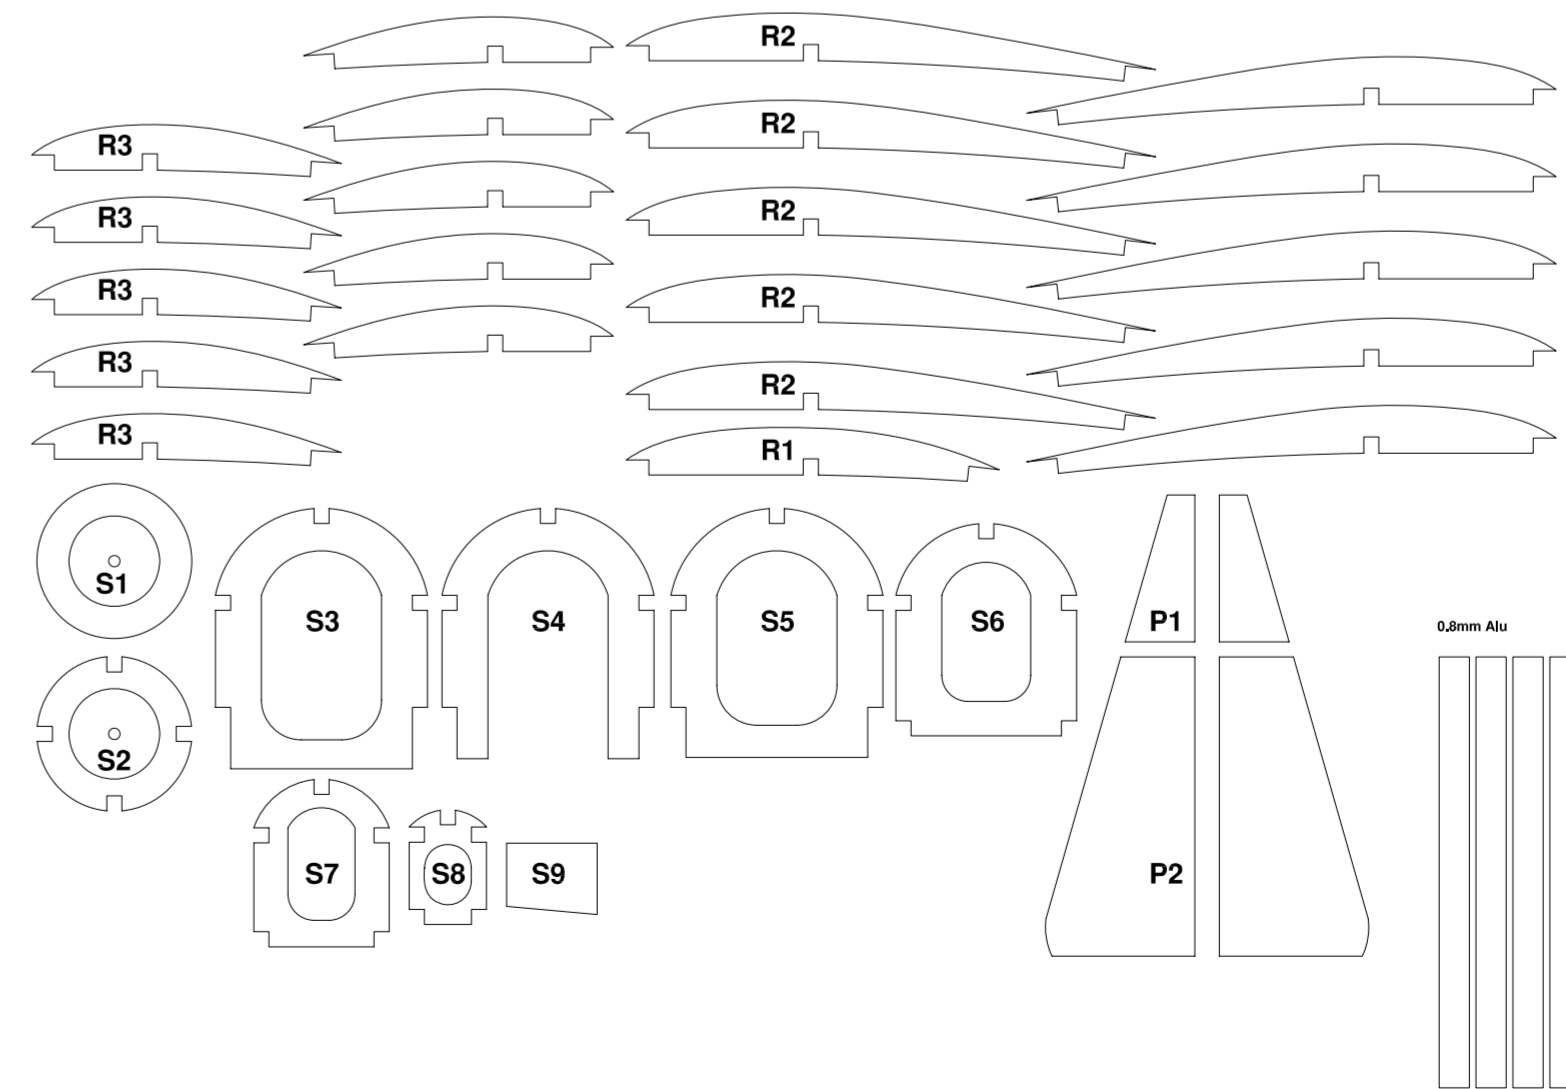

Bellanca Light Tractor

Peanut

Bellanca Light Tractor
Peanut Scale by Arno Diemer