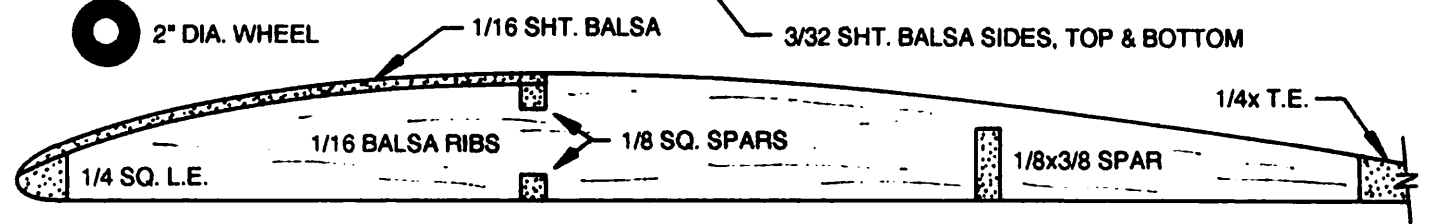

Nationalist 560
By Frank Hauser
Nostalgia Eligible

3/16" WASHOUT BOTH TIPS

SOFT
BALSA
TIPS

DIHEDRAL:
MAIN PANELS - 1-1/4" EACH
TIPS = 4-3/8" EACH

NOTE: WING AIRFOIL CHANGES TO FLAT BOTTOM AT TIP

FULL SIZE WING & STAB RIBS

Nationalist 560
By Frank Hauser
Nostalgia Eligible

3/16" WASHOUT BOTH TIPS

NOTE: WING AIRFOIL CHANGES TO FLAT BOTTOM AT TIP

SOFT Balsa TIPS