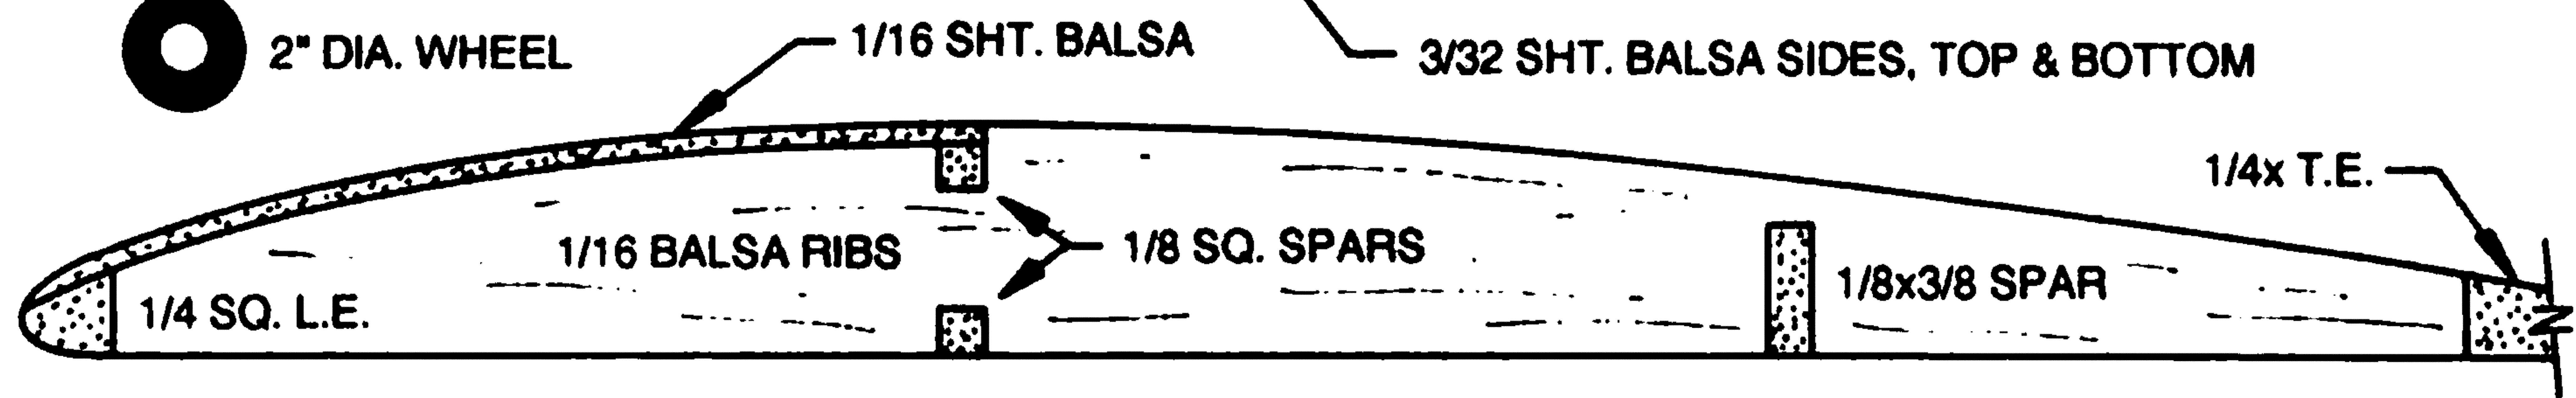

Nationalist 560
By Frank Hauser
Nostalgia Eligible

3/16" WASHOUT BOTH TIPS

SOFT
BALSA
TIPS

DIHEDRAL:
MAIN PANELS - 1-1/4" EACH
TIPS = 4-3/8" EACH

NOTE: WING AIRFOIL CHANGES TO FLAT BOTTOM AT TIP

FULL SIZE WING & STAB RIBS

Nationalist 560
By Frank Hauser
Nostalgia Eligible

3/16" WASHOUT BOTH TIPS

NOTE: WING AIRFOIL CHANGES TO FLAT BOTTOM AT TIP

SOFT Balsa TIPS