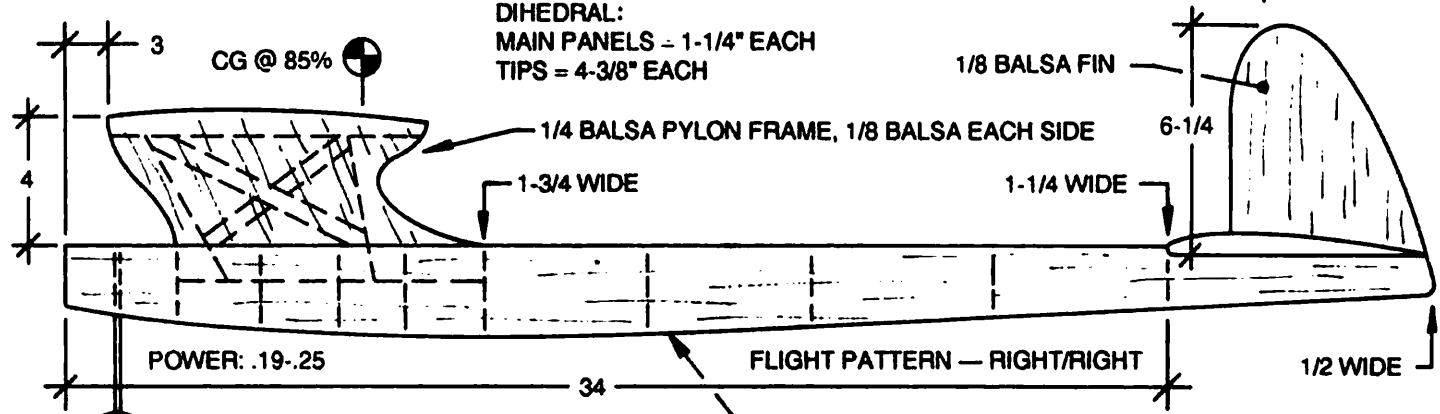

Nationalist 560
By Frank Hauser
Nostalgia Eligible

3/16" WASHOUT BOTH TIPS

SOFT
BALSA
TIPS

DIHEDRAL:
MAIN PANELS - 1-1/4" EACH
TIPS = 4-3/8" EACH

NOTE: WING AIRFOIL CHANGES TO FLAT BOTTOM AT TIP

FULL SIZE WING & STAB RIBS

Nationalist 560
By Frank Hauser
Nostalgia Eligible

3/16" WASHOUT BOTH TIPS

NOTE: WING AIRFOIL CHANGES TO FLAT BOTTOM AT TIP

SOFT Balsa TIPS