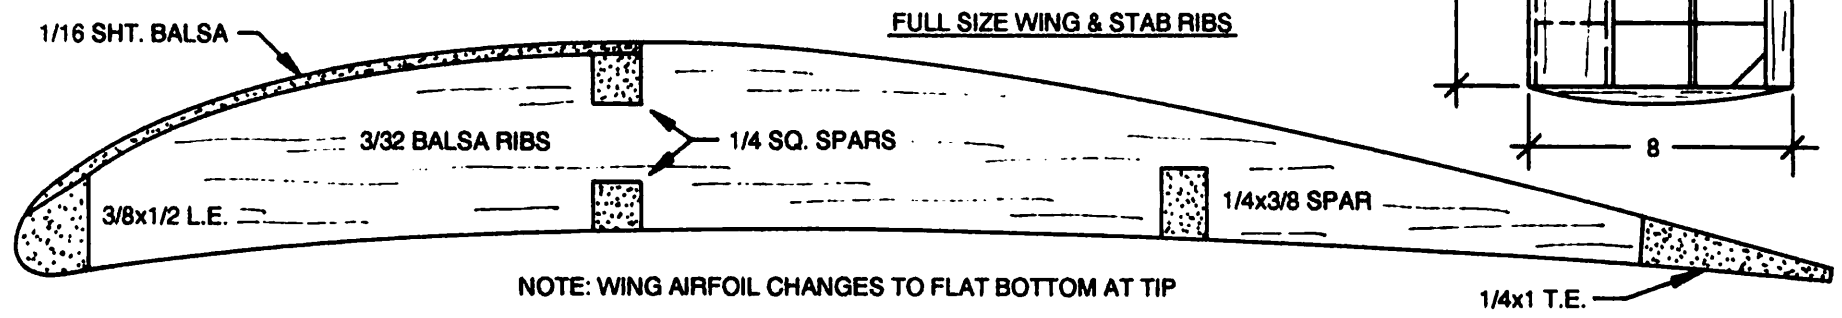

Nationalist 560
By Frank Hauser
Nostalgia Eligible

3/16" WASHOUT BOTH TIPS

SOFT
BALSA
TIPS

DIHEDRAL:
MAIN PANELS - 1-1/4" EACH
TIPS = 4-3/8" EACH

NOTE: WING AIRFOIL CHANGES TO FLAT BOTTOM AT TIP

FULL SIZE WING & STAB RIBS

Nationalist 560
By Frank Hauser
Nostalgia Eligible

3/16" WASHOUT BOTH TIPS

NOTE: WING AIRFOIL CHANGES TO FLAT BOTTOM AT TIP

SOFT Balsa TIPS