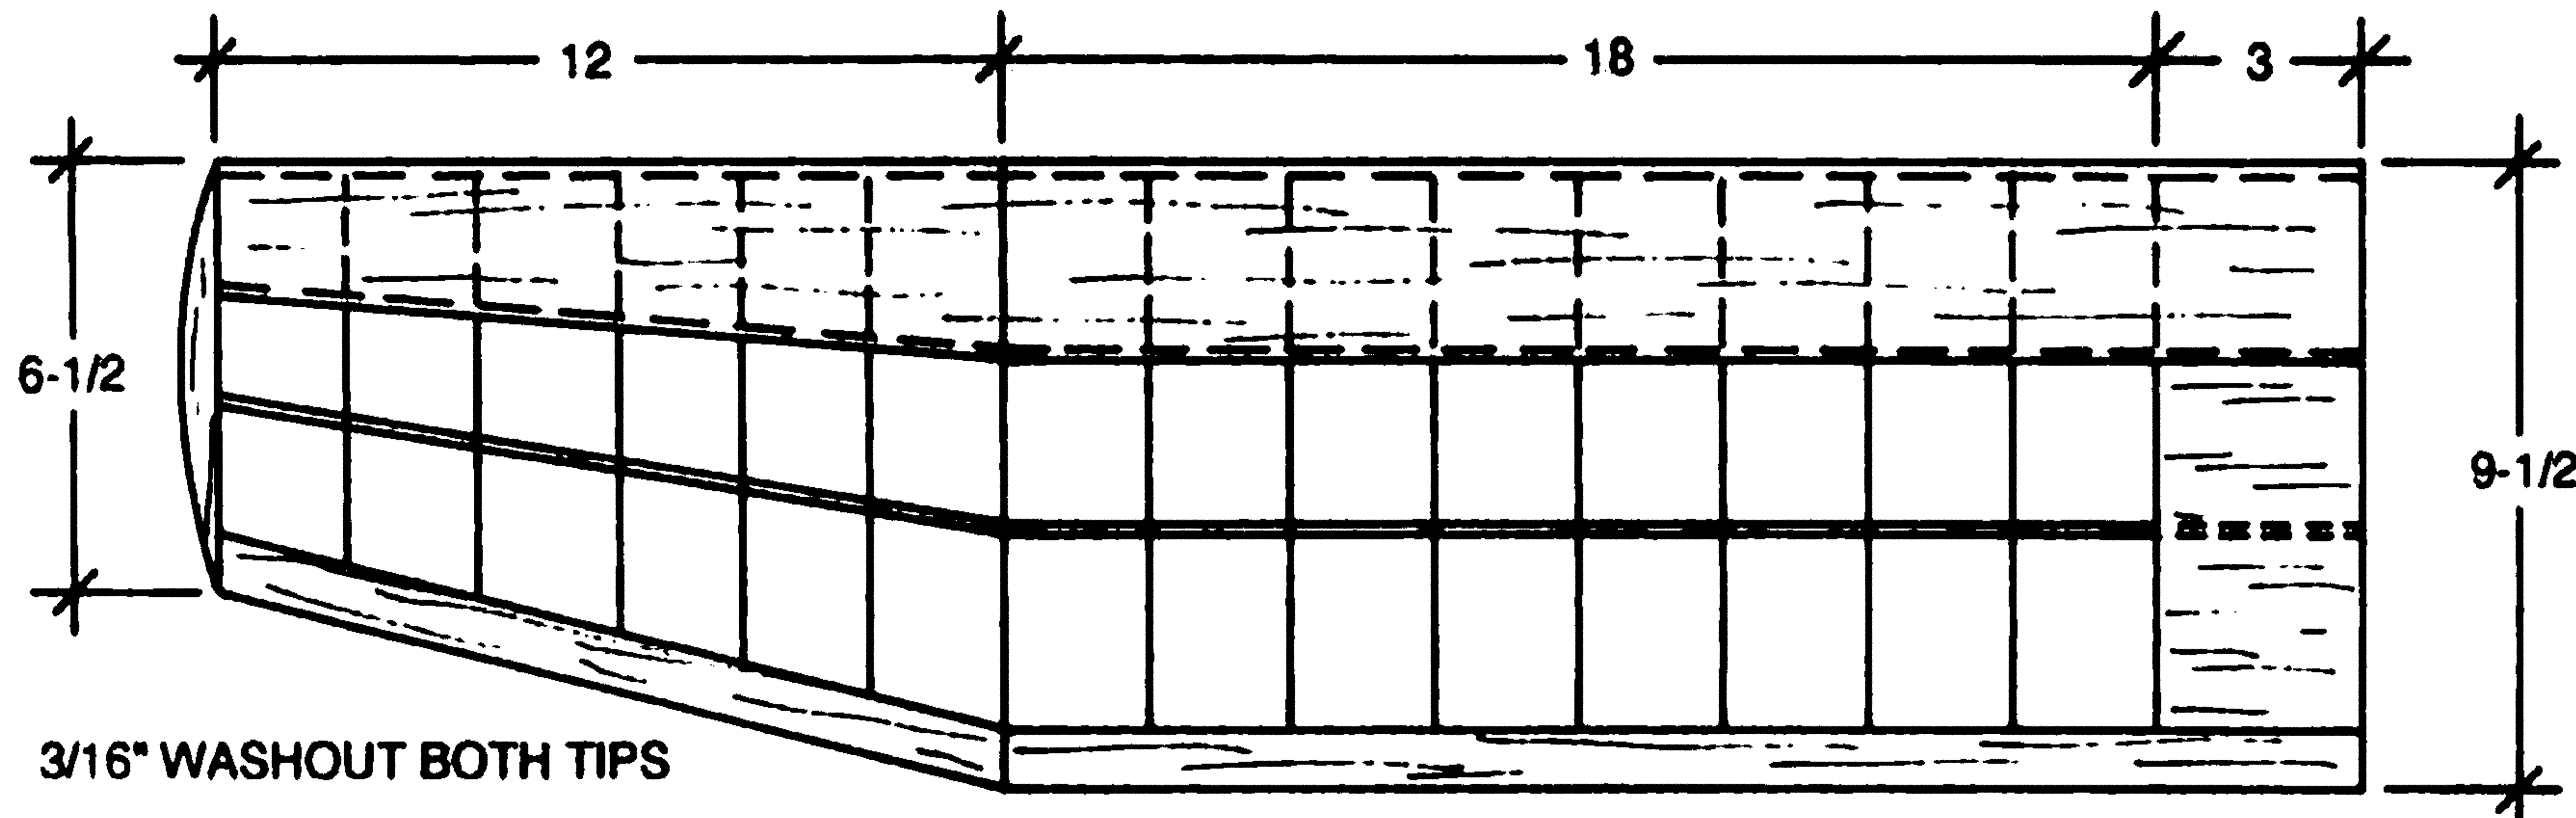

Nationalist 560
By Frank Hauser
Nostalgia Eligible

3/16" WASHOUT BOTH TIPS

SOFT
BALSA
TIPS

DIHEDRAL:
MAIN PANELS - 1-1/4" EACH
TIPS = 4-3/8" EACH

NOTE: WING AIRFOIL CHANGES TO FLAT BOTTOM AT TIP

FULL SIZE WING & STAB RIBS

Nationalist 560
By Frank Hauser
Nostalgia Eligible

3/16" WASHOUT BOTH TIPS

NOTE: WING AIRFOIL CHANGES TO FLAT BOTTOM AT TIP

SOFT Balsa TIPS