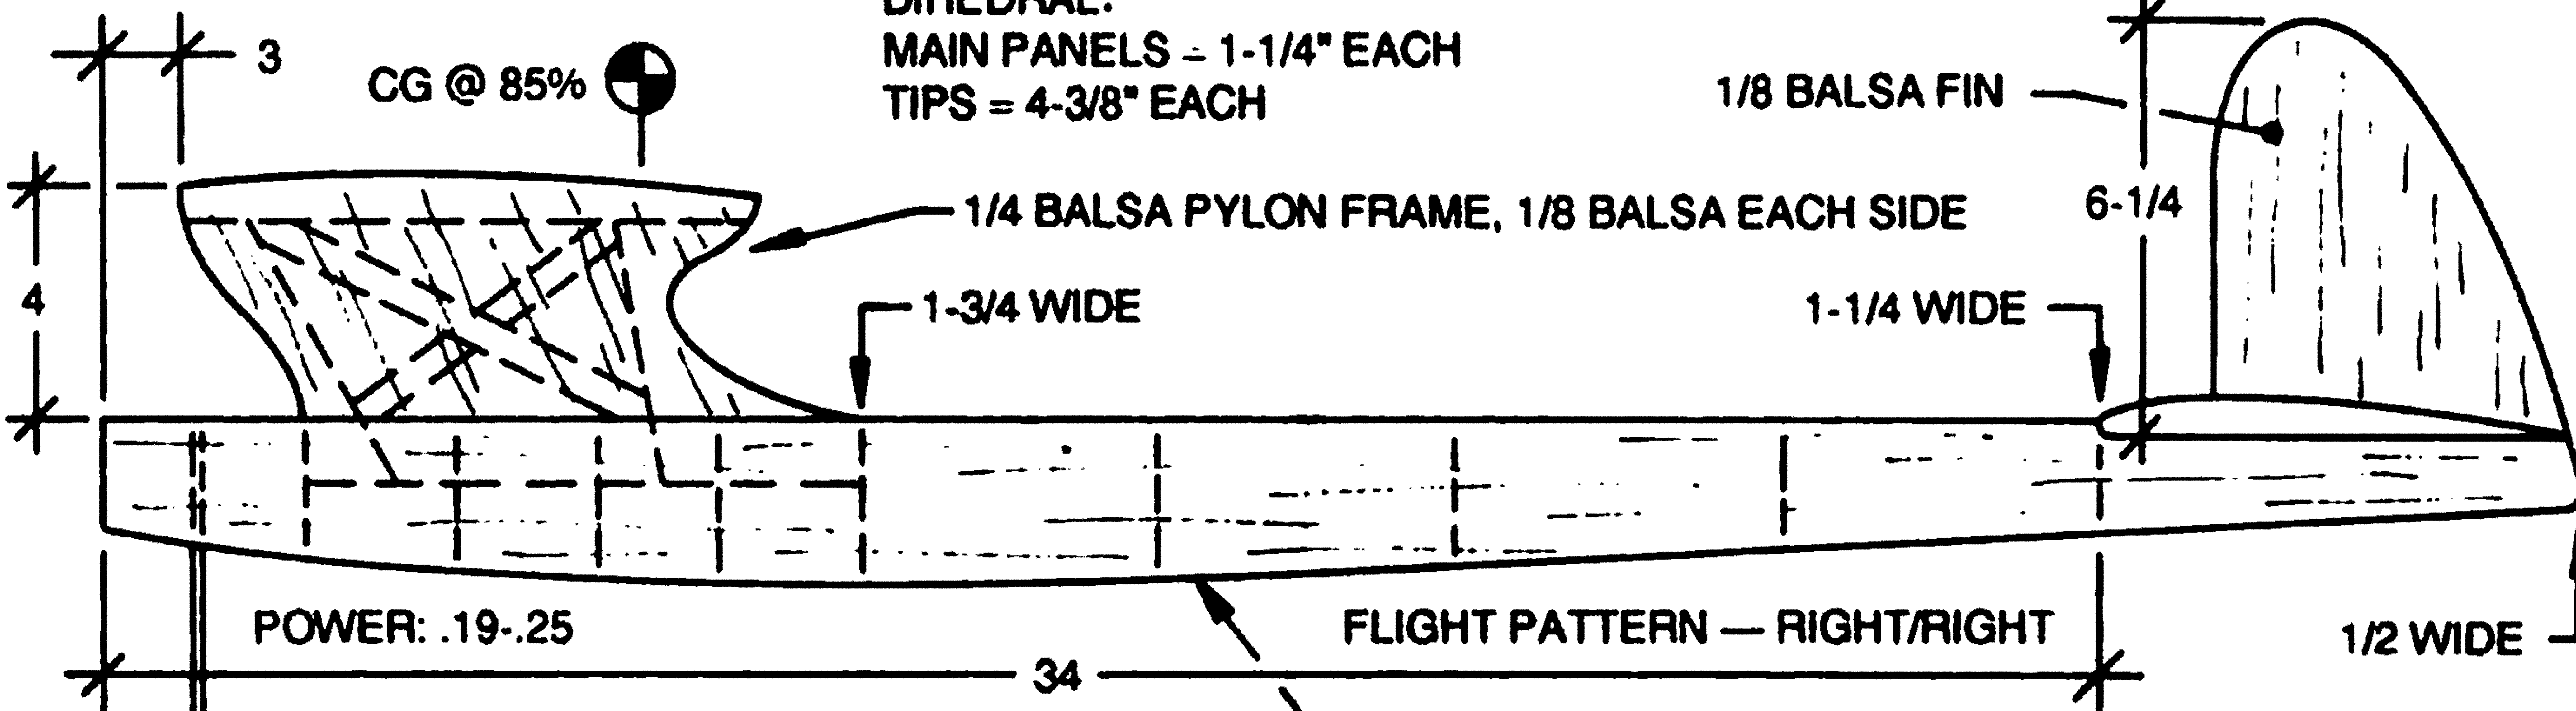

Nationalist 560
By Frank Hauser
Nostalgia Eligible

3/16" WASHOUT BOTH TIPS

SOFT
BALSA
TIPS

DIHEDRAL:
MAIN PANELS - 1-1/4" EACH
TIPS = 4-3/8" EACH

NOTE: WING AIRFOIL CHANGES TO FLAT BOTTOM AT TIP

FULL SIZE WING & STAB RIBS

Nationalist 560
By Frank Hauser
Nostalgia Eligible

3/16" WASHOUT BOTH TIPS

NOTE: WING AIRFOIL CHANGES TO FLAT BOTTOM AT TIP

SOFT Balsa TIPS