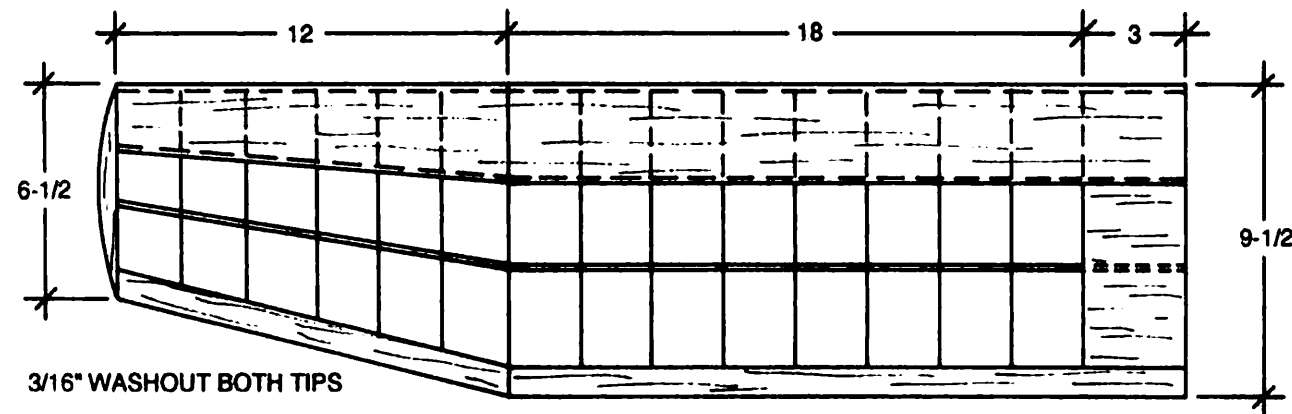

Nationalist 560
By Frank Hauser
Nostalgia Eligible

3/16" WASHOUT BOTH TIPS

SOFT
BALSA
TIPS

DIHEDRAL:
MAIN PANELS - 1-1/4" EACH
TIPS = 4-3/8" EACH

NOTE: WING AIRFOIL CHANGES TO FLAT BOTTOM AT TIP

FULL SIZE WING & STAB RIBS

Nationalist 560
By Frank Hauser
Nostalgia Eligible

3/16" WASHOUT BOTH TIPS

NOTE: WING AIRFOIL CHANGES TO FLAT BOTTOM AT TIP

SOFT Balsa TIPS