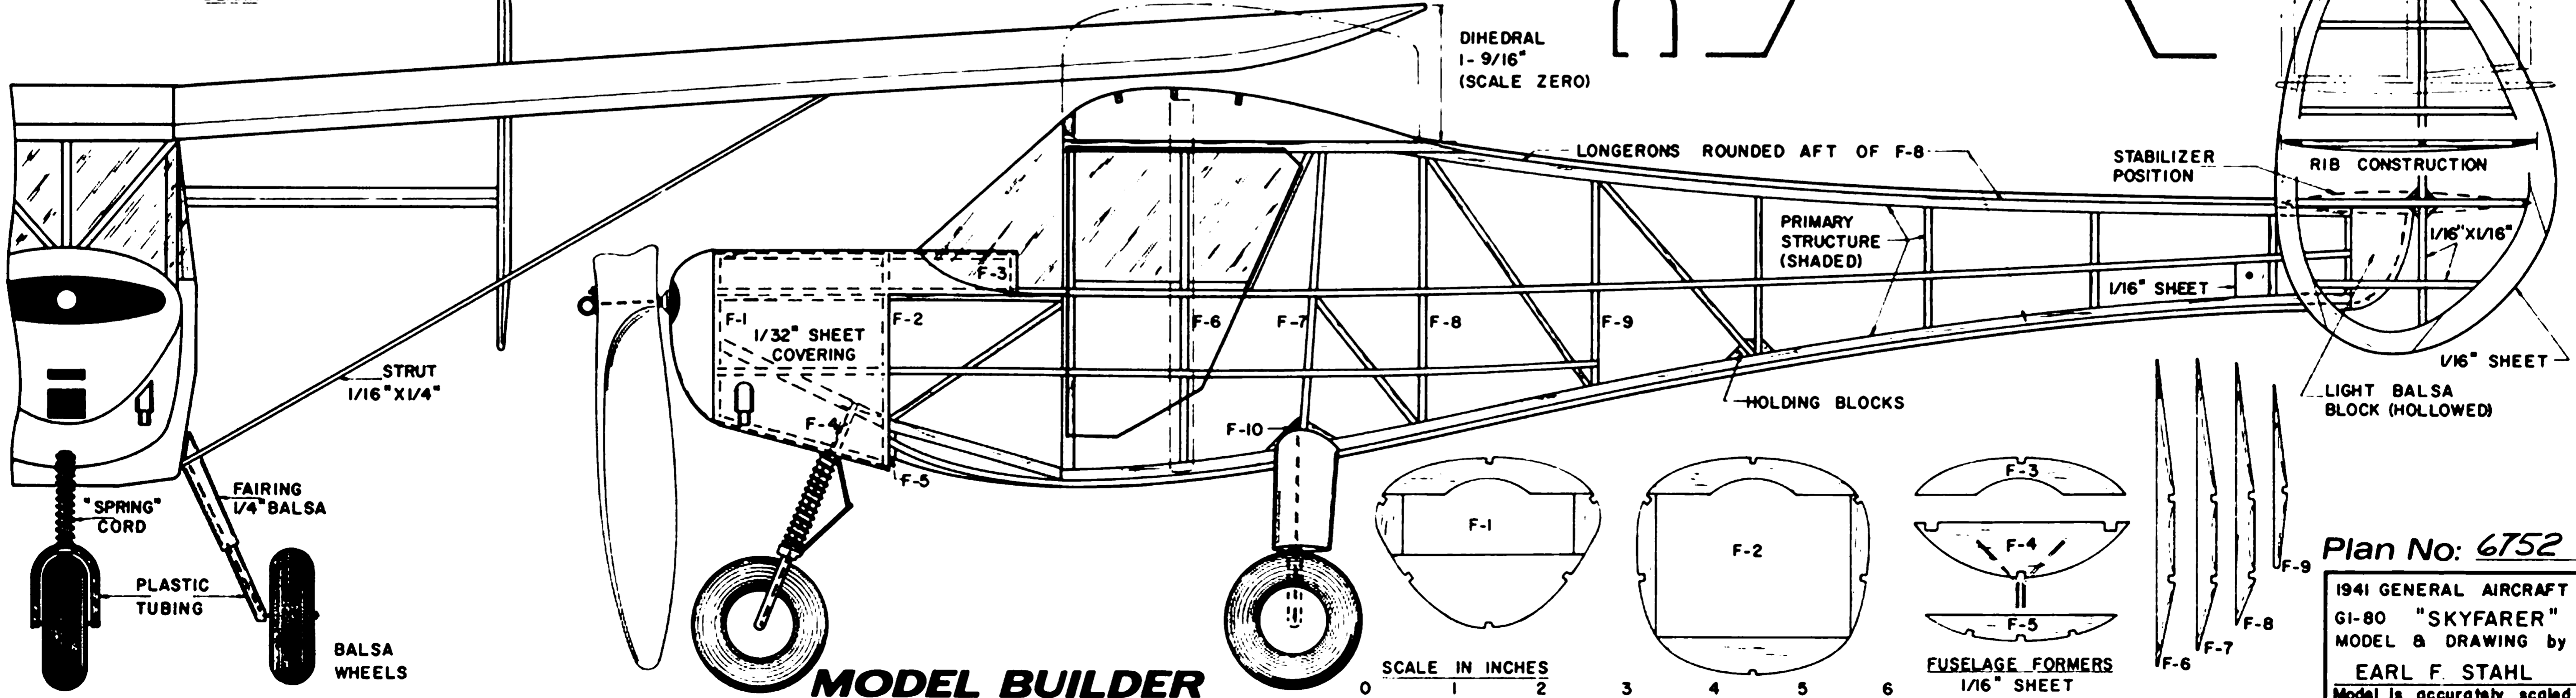

WING TIP
3/16" TAPERED
TO 1/8" AT TRAILING EDGE

Plan No: 6752
1941 GENERAL AIRCRAFT
GI-80 "SKYFARER"
MODEL & DRAWING by
EARL F. STAHL
Model is accurately scaled
from drawings furnished by
manufacturer in 1941.