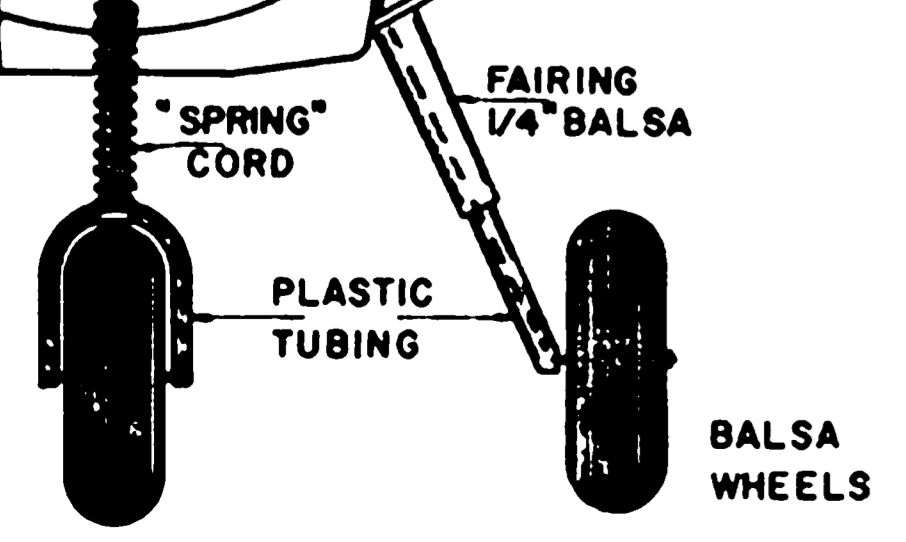

WING TIP
3/16" TAPERED
TO 1/8" AT TRAILING EDGE

Plan No: 6752
1941 GENERAL AIRCRAFT
GI-80 "SKYFARER"
MODEL & DRAWING by
EARL F. STAHL
Model is accurately scaled
from drawings furnished by
manufacturer in 1941.