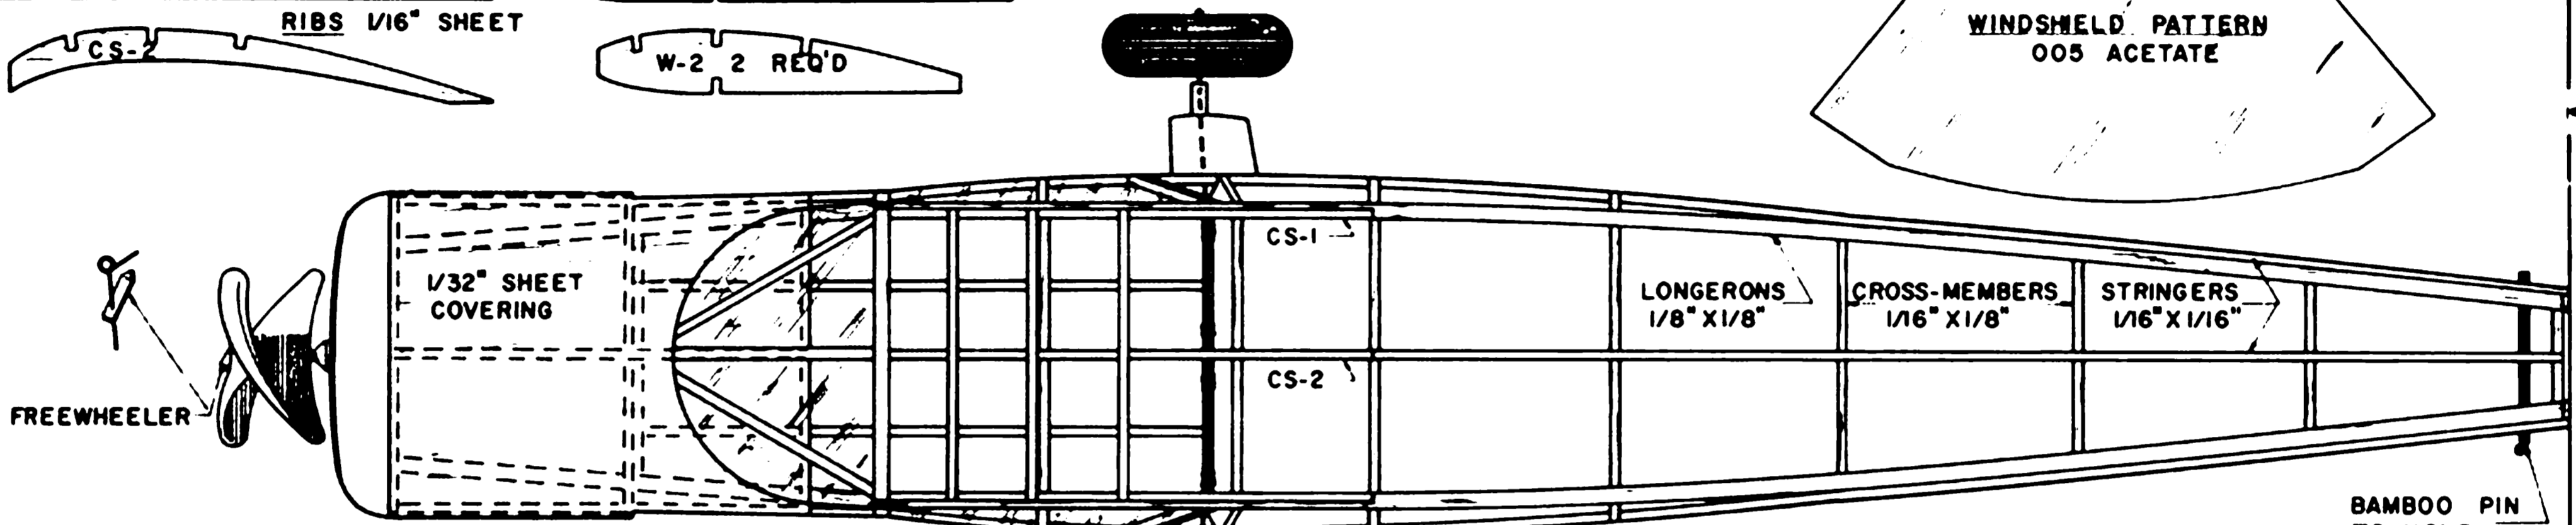

WING TIP
3/16" TAPERED
TO 1/8" AT TRAILING EDGE

Plan No: 6752
1941 GENERAL AIRCRAFT
GI-80 "SKYFARER"
MODEL & DRAWING by
EARL F. STAHL
Model is accurately scaled
from drawings furnished by
manufacturer in 1941.