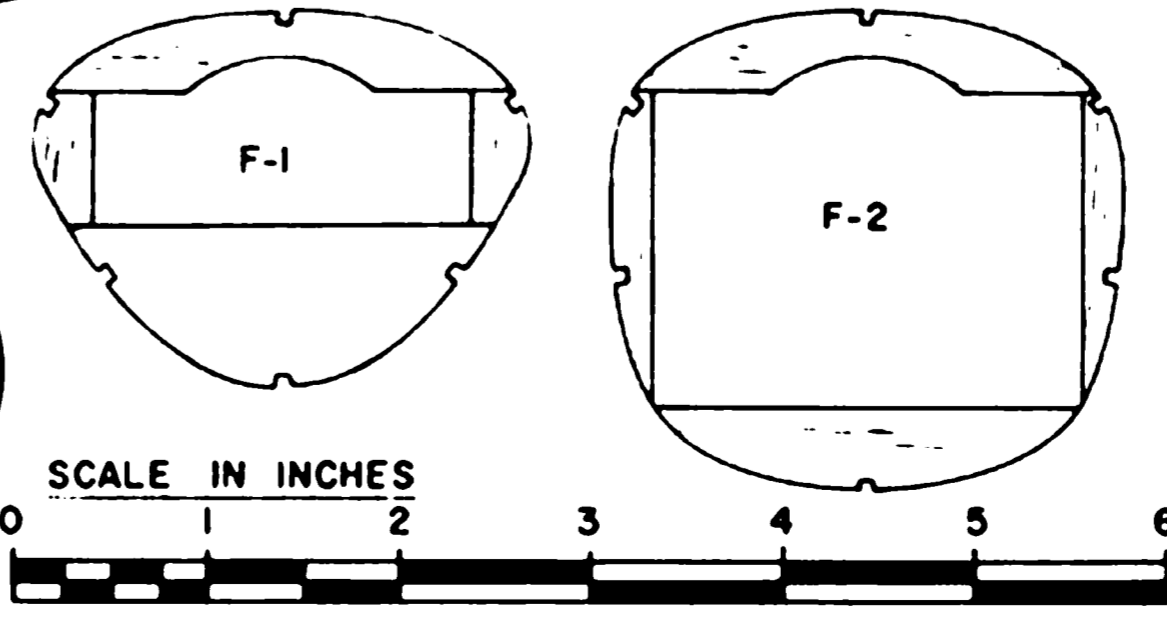

WING TIP
3/16" TAPERED
TO 1/8" AT TRAILING EDGE

Plan No: 6752
1941 GENERAL AIRCRAFT
GI-80 "SKYFARER"
MODEL & DRAWING by
EARL F. STAHL
Model is accurately scaled
from drawings furnished by
manufacturer in 1941.