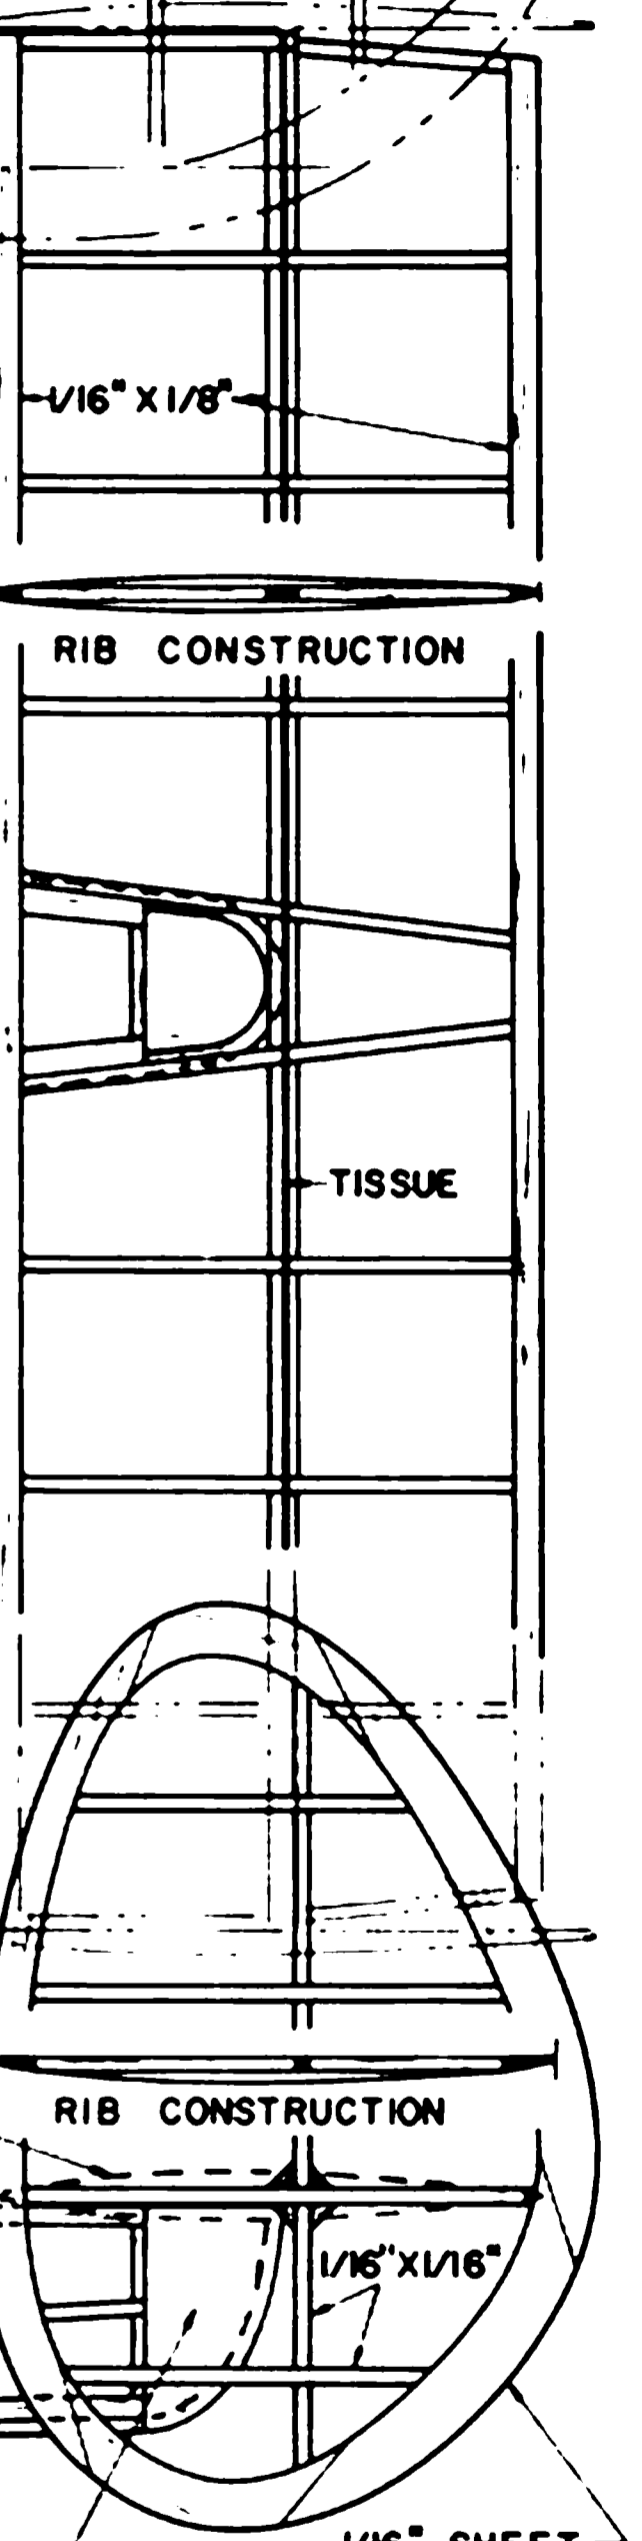

WING TIP
3/16" TAPERED
TO 1/8" AT TRAILING EDGE

Plan No: 6752
1941 GENERAL AIRCRAFT
GI-80 "SKYFARER"
MODEL & DRAWING by
EARL F. STAHL
Model is accurately scaled
from drawings furnished by
manufacturer in 1941.