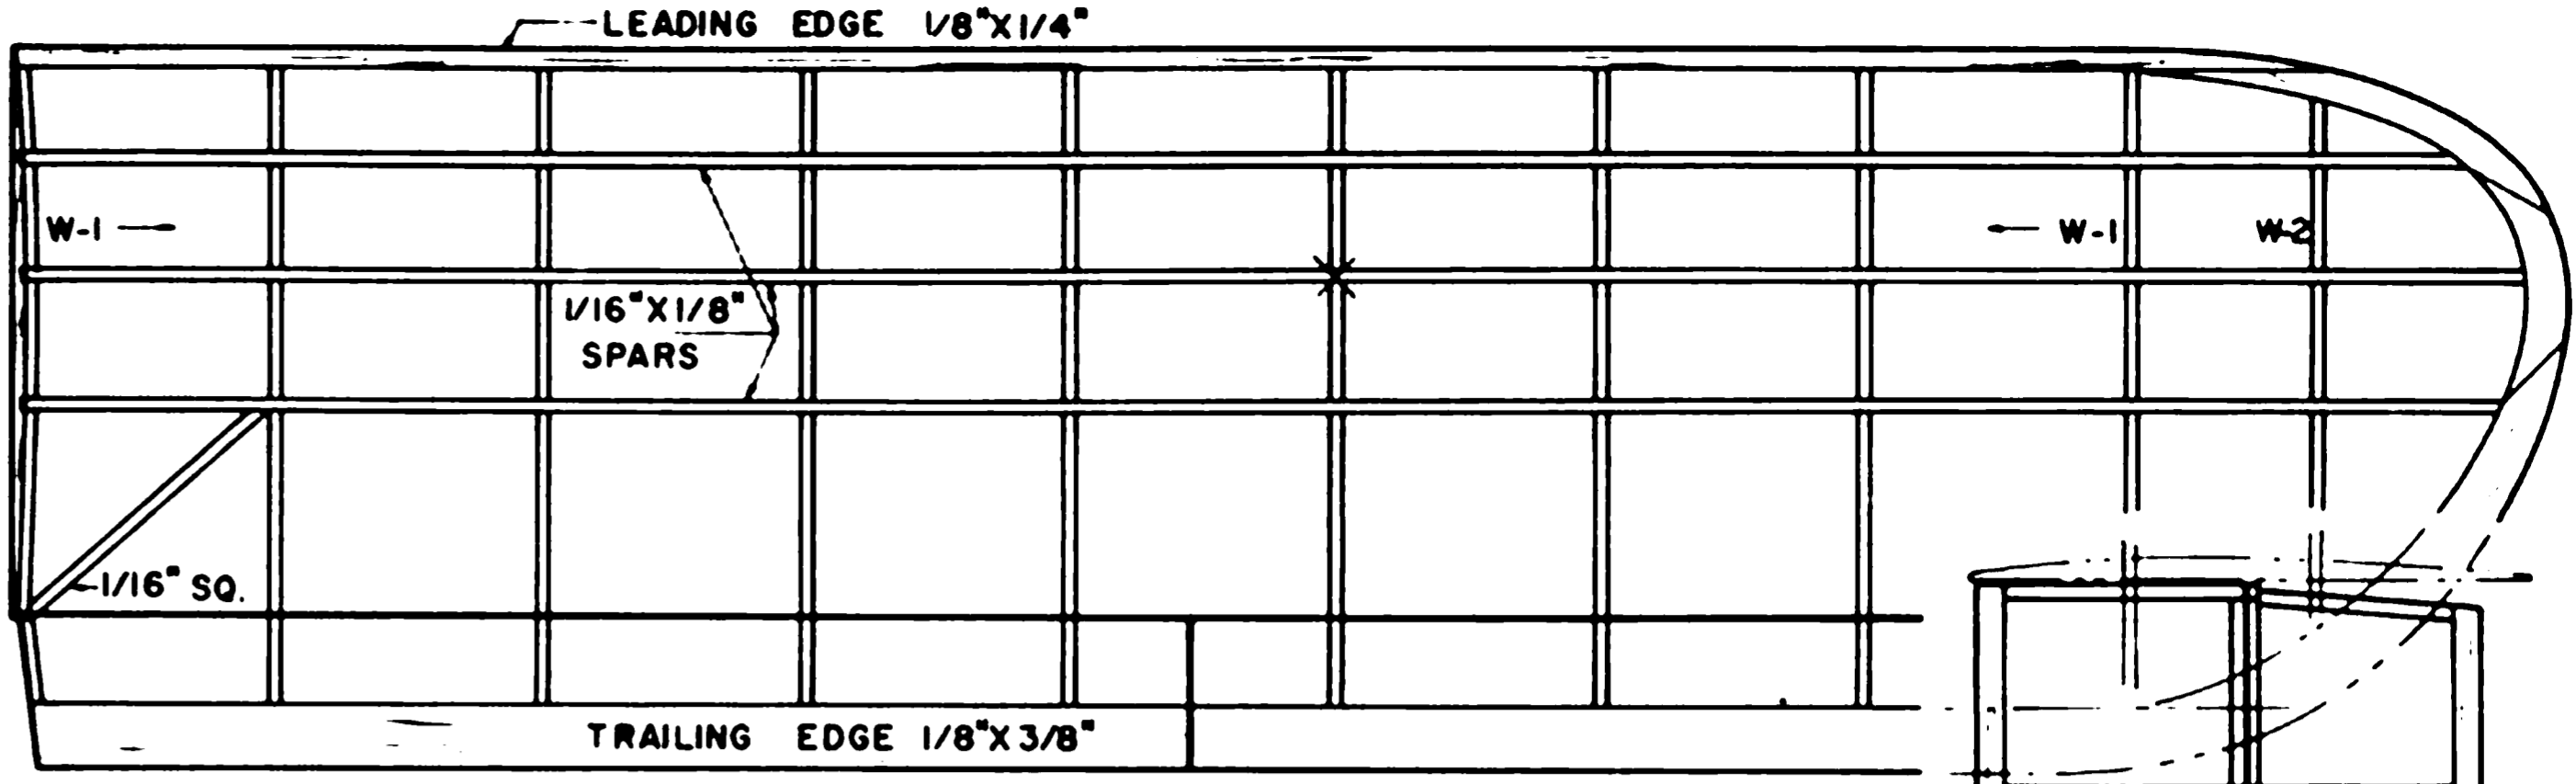

WING TIP
3/16" TAPERED
TO 1/8" AT TRAILING EDGE

Plan No: 6752
1941 GENERAL AIRCRAFT
GI-80 "SKYFARER"
MODEL & DRAWING by
EARL F. STAHL
Model is accurately scaled
from drawings furnished by
manufacturer in 1941.