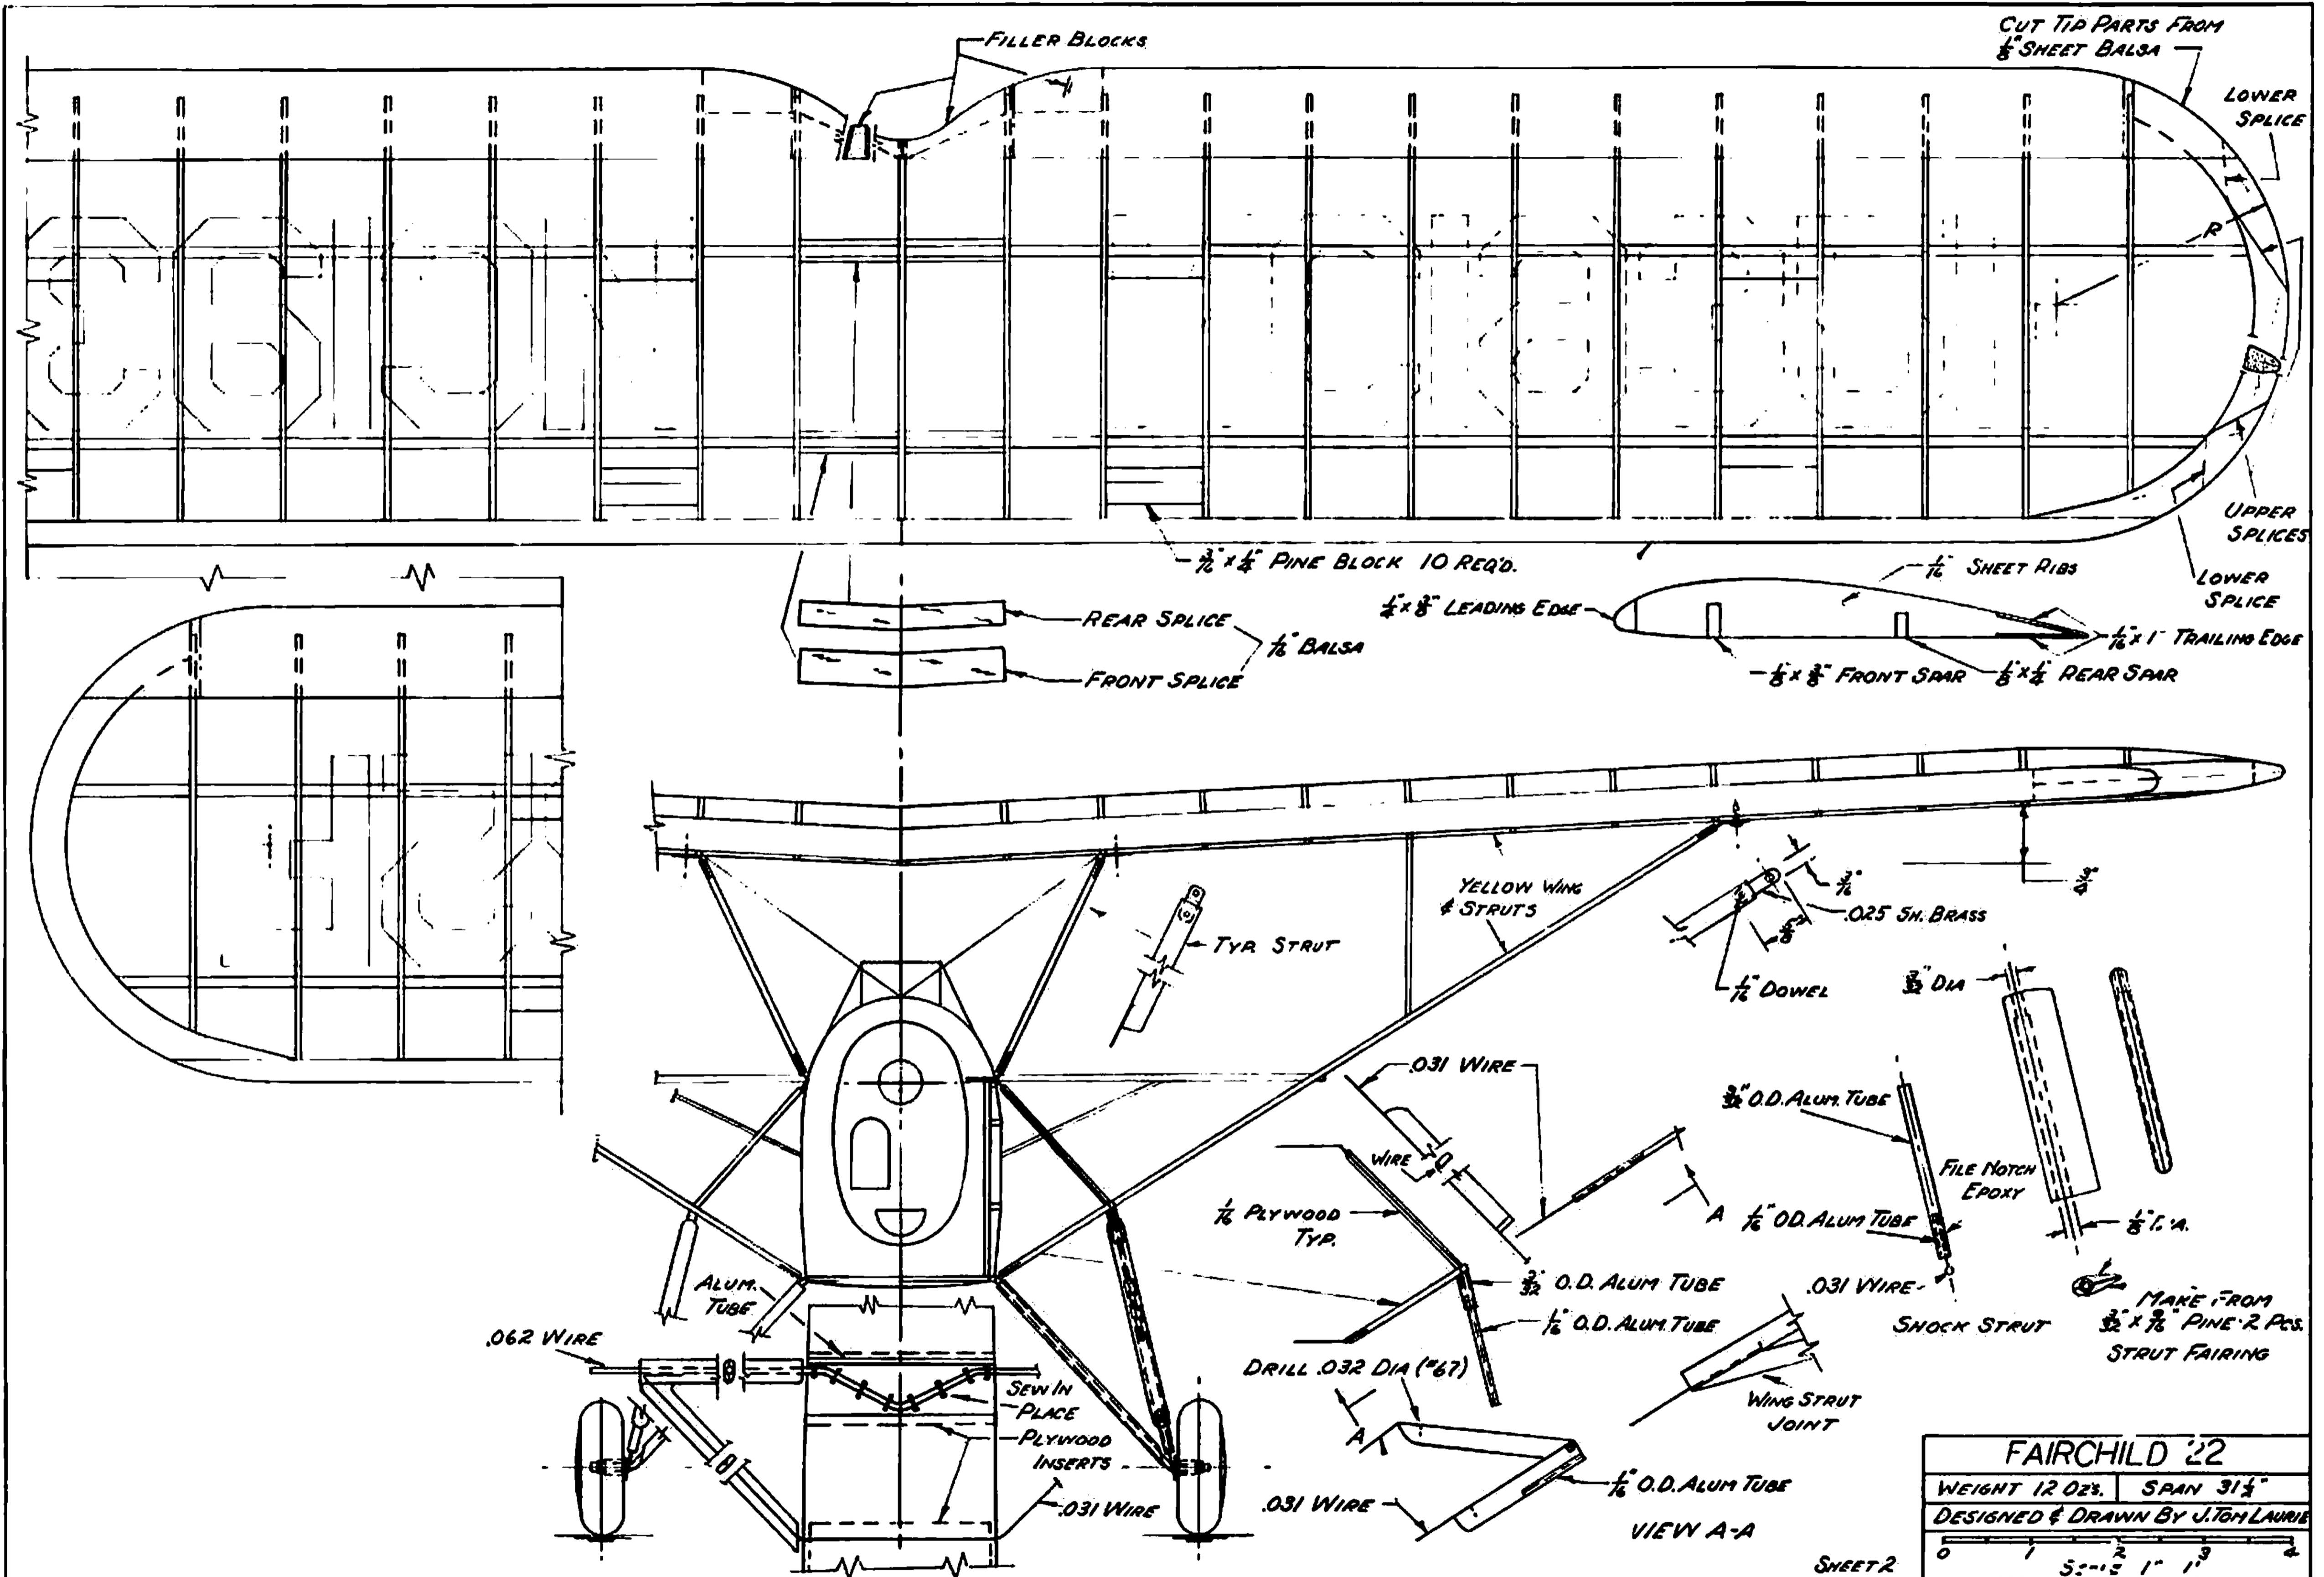

FAIRCHILD 22	
WEIGHT 12 OZ.	SPAN 31 1/2"
DESIGNED & DRAWN BY J. TOM LAURIE	
SCALE 1" = 1"	

SHEET 1

FAIRCHILD '22	
WEIGHT 12 OZ.	SPAN 31 1/2"
DESIGNED & DRAWN BY J. TOM LAURIE	

SHEET 2