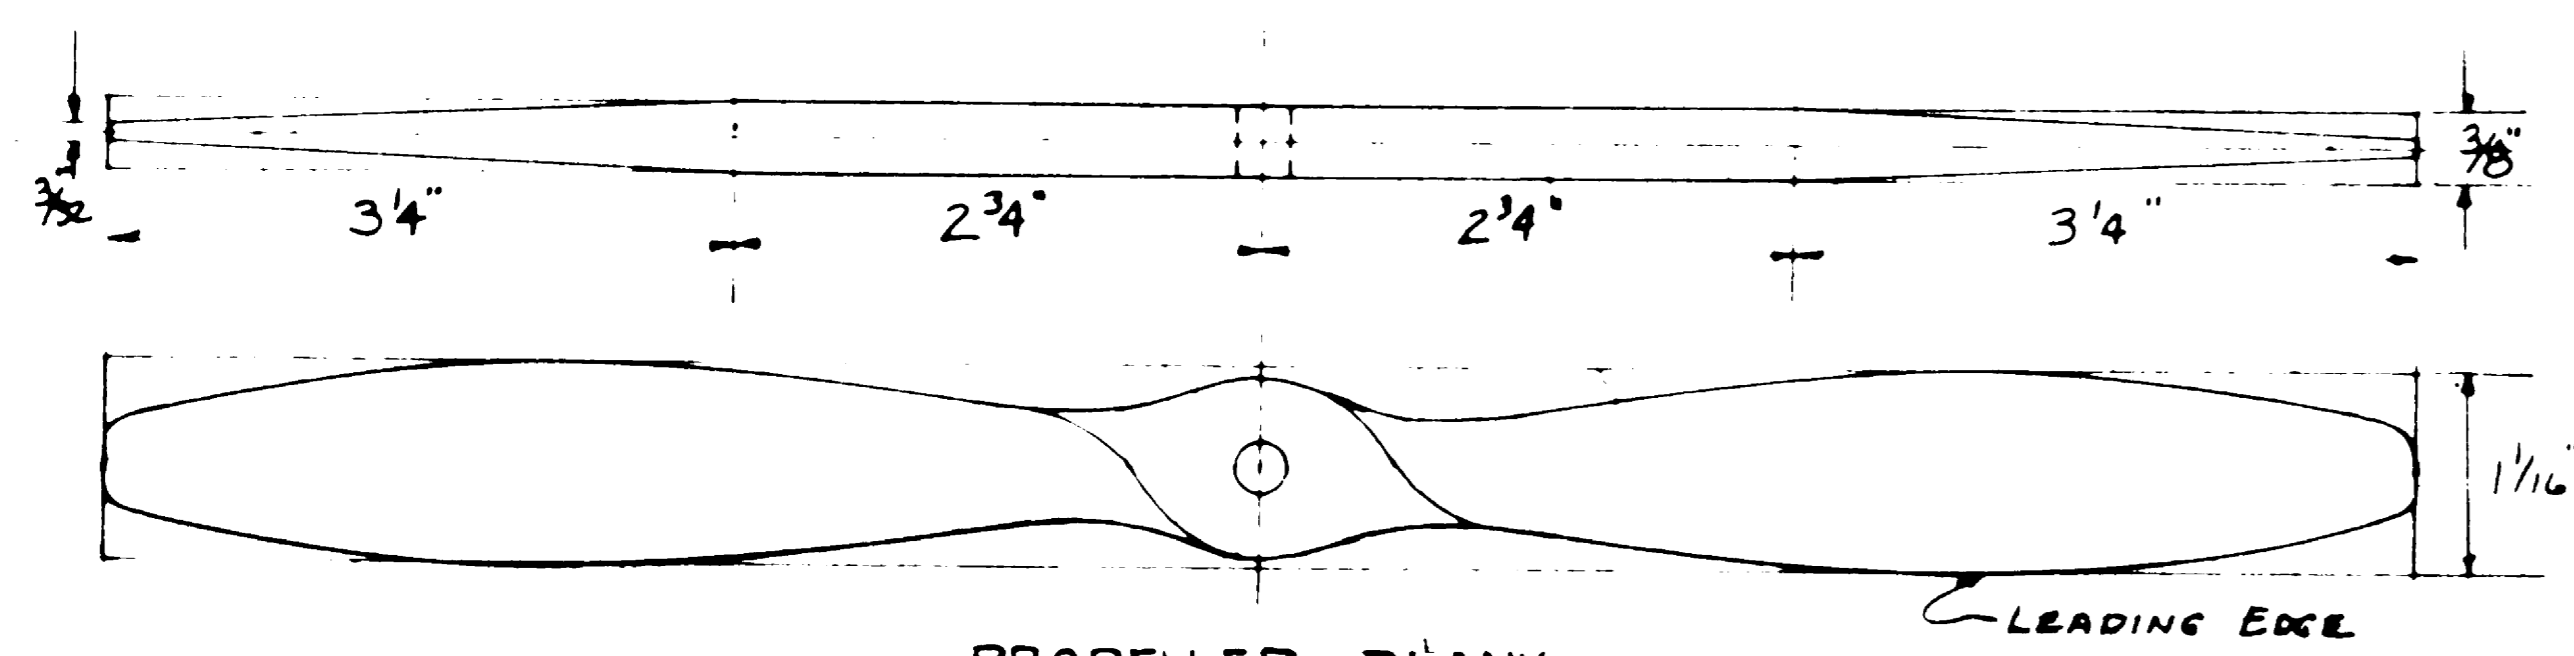

1930 CURTISS-WRIGHT JUNIOR Am. 1930
 CW-1
 SCALE: 2" = 1'-0"
 SPAN: 76 1/2" LENGTH OA: 42 1/2"
 WEIGHT: 5 to 7 POUNDS
 POWER: 29, 30, 35, 40 cu in.
 DESIGNED & DRAWN BY — J. I. FIDANCE —

PROPELLER BLANK
12" DIA. x 3" PITCH, LEFT HAND
WATCH HOW YOU CARVE IT !!