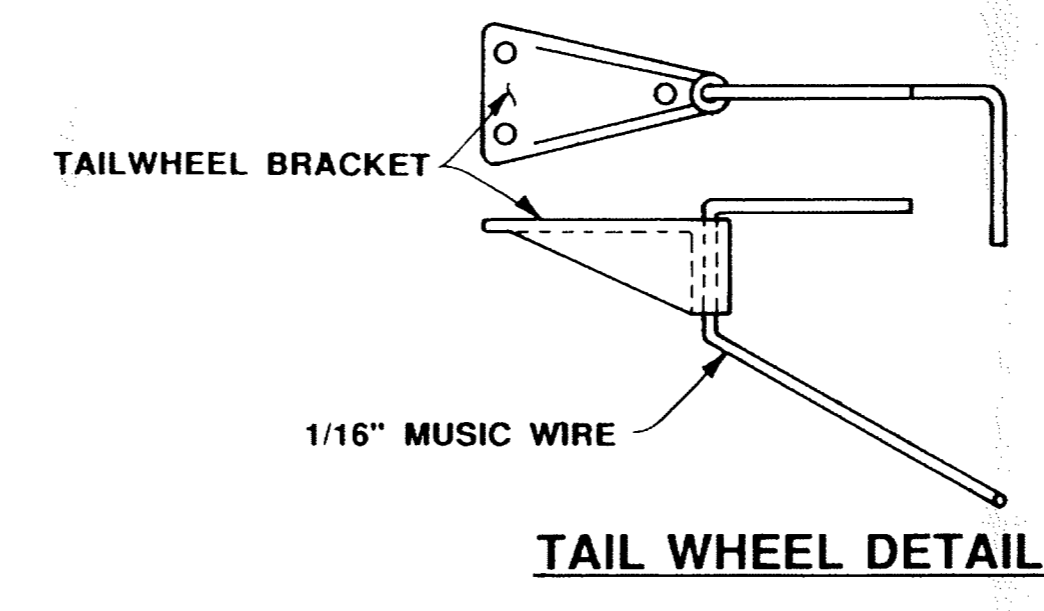

WHEEL PANTS ASSEMBLY

HINGE DETAIL

- BEVEL LEADING EDGE OF SURFACE ABOUT 30 DEGREES
- SLOT FOR HINGES WITH KNIFE
- TEST FIT HINGES
- EPOXY HINGES AFTER FINISHING IS COMPLETE

© COPYRIGHT 1990

BINGO!

SPORT PLANE

Designed by: D.B. Doc Mathews	Span: 70"
Drawn by: Richard Ackermann	Area: 840 SQ IN
Approved by: Tom Runge	Length: 54"
	Engine: .40 - .60 2 Cycle
	Radio: 4 Channel

ACE R/C

116 W. 19th St., P.O. Box 511, Higginsville, MO 64037 (816) 584-7121 FAX (816) 584-7766