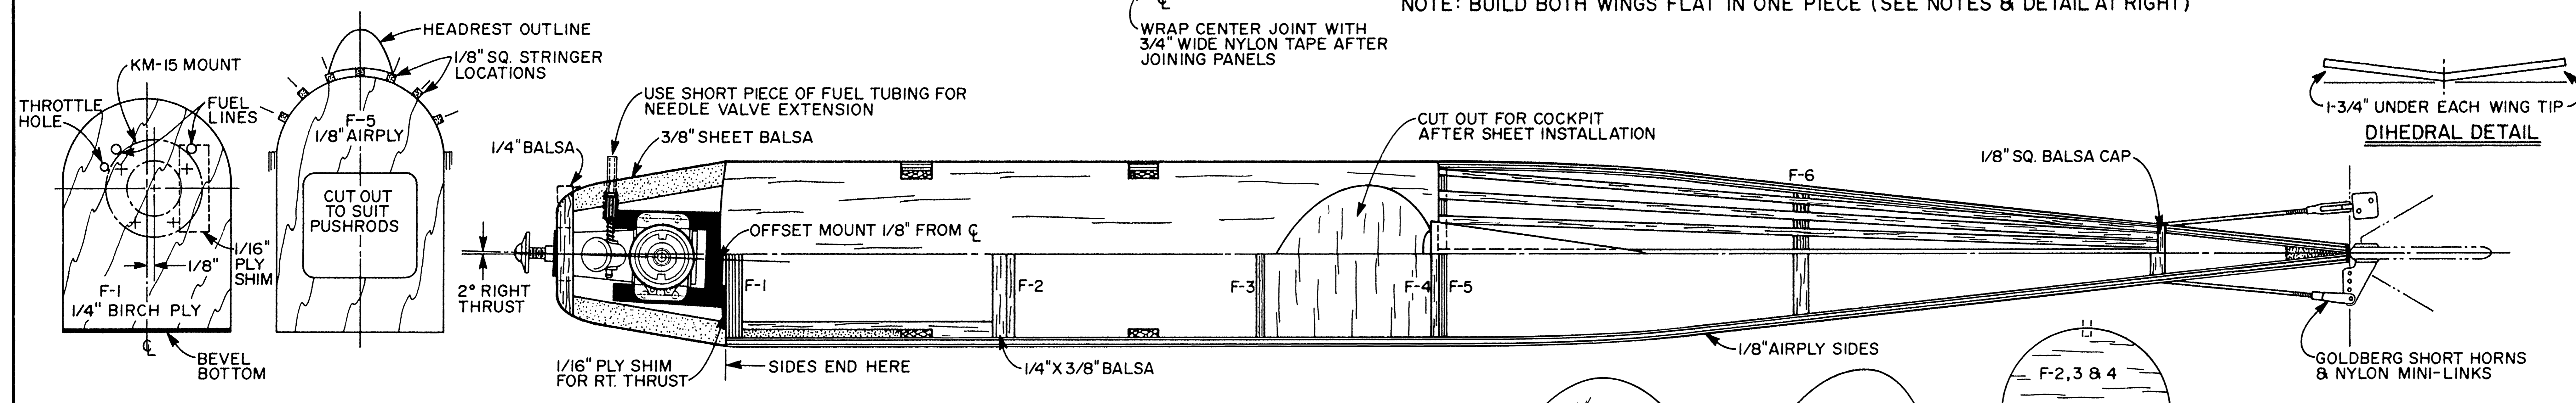

NOTE: BUILD BOTH WINGS FLAT IN ONE PIECE (SEE NOTES & DETAIL AT RIGHT)

"GERE SPORT"
STAND-OFF SCALE 1" = 6" OF HOME BUILT BIPE OF THE 1930'S

© RCM ALL COMMERCIAL RIGHTS RESERVED

GERE SPORT

DESIGNED & DRAWN BY LEE RENAUD INKED BY DICK KIDD

0 1 2 3 4 5 6

PLAN NO. 635