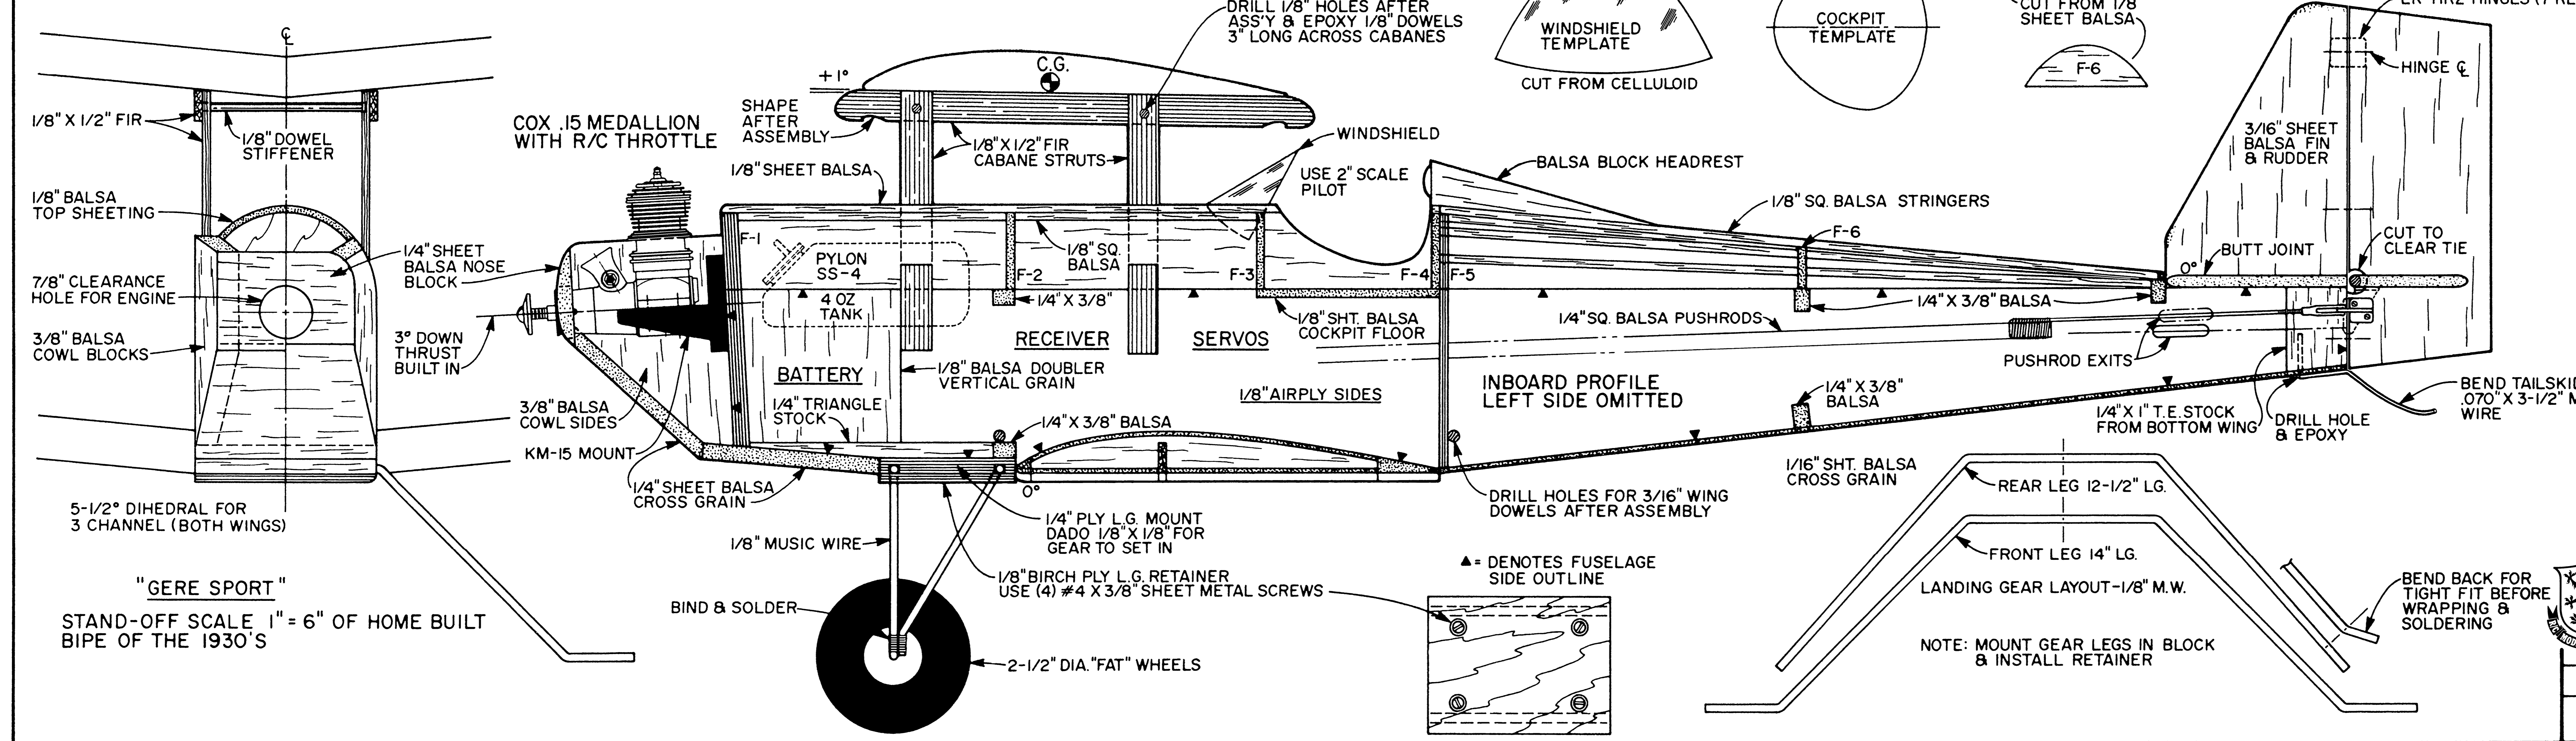

NOTE: BUILD BOTH WINGS FLAT IN ONE PIECE (SEE NOTES & DETAIL AT RIGHT)

"GERE SPORT"
STAND-OFF SCALE 1" = 6" OF HOME BUILT BIPE OF THE 1930'S

© RCM ALL COMMERCIAL RIGHTS RESERVED

GERE SPORT

DESIGNED & DRAWN BY LEE RENAUD INKED BY DICK KIDD

0 1 2 3 4 5 6

PLAN NO. 635