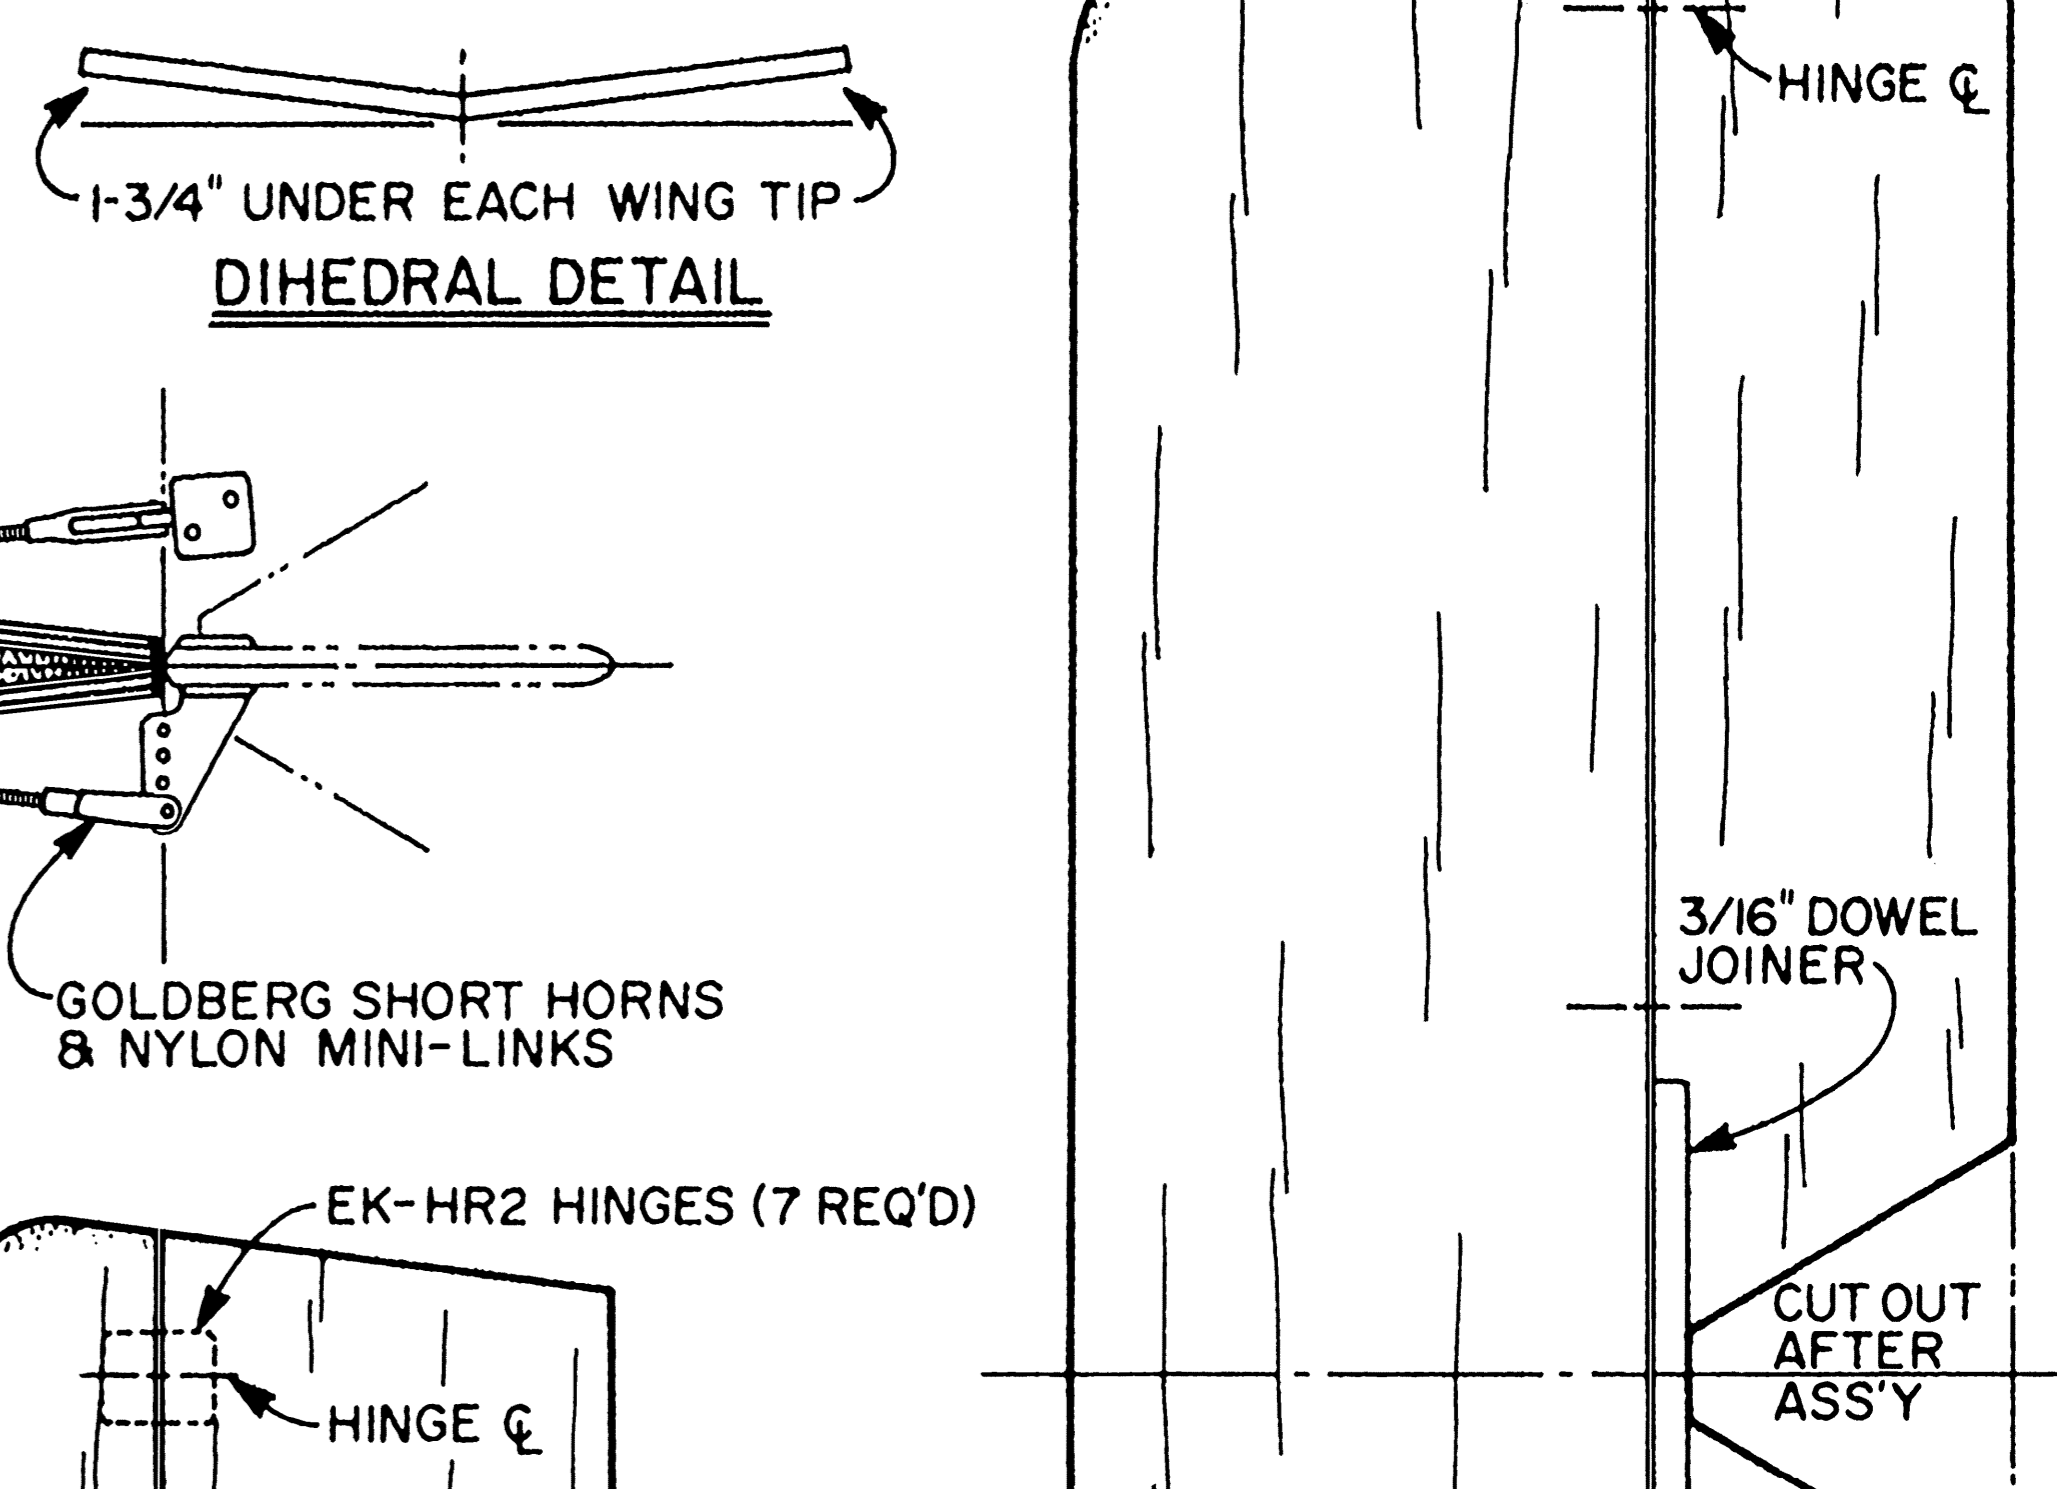

NOTE: BUILD BOTH WINGS FLAT IN ONE PIECE (SEE NOTES & DETAIL AT RIGHT)

"GERE SPORT"
STAND-OFF SCALE 1" = 6" OF HOME BUILT BIPE OF THE 1930'S

© RCM ALL COMMERCIAL RIGHTS RESERVED

GERE SPORT

DESIGNED & DRAWN BY LEE RENAUD INKED BY DICK KIDD