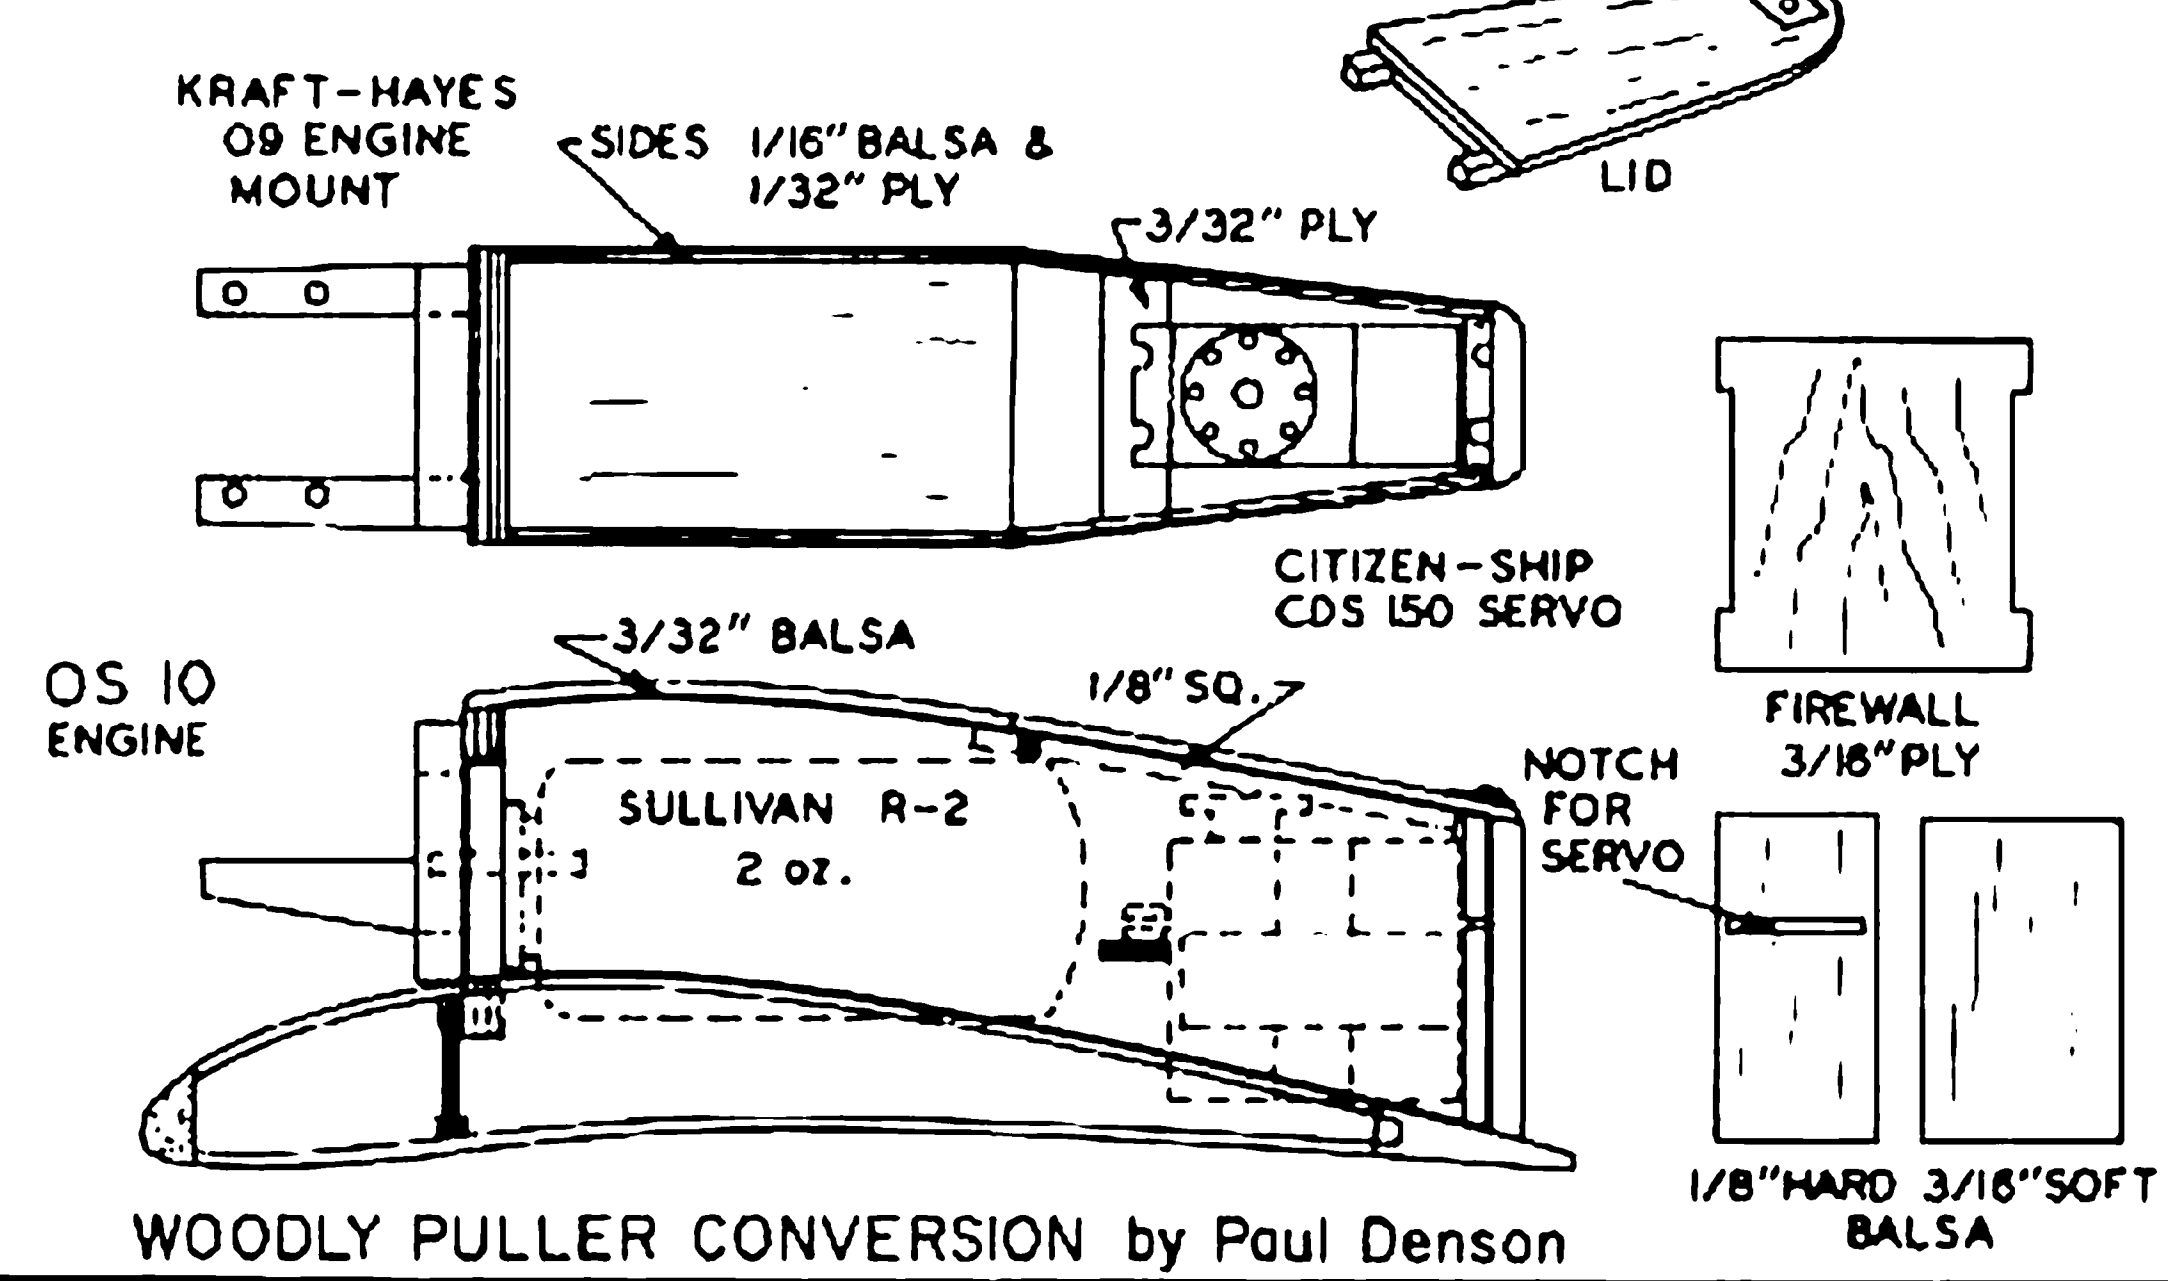

46" Wing Span

FOR INFORMATION ON FULL SIZE PLANE SEE JAN. 1977 ISSUE OF SPORT AVIATION

STAND-OFF SCALE OF HARRIS L. WOOD'S HOMEBUILT WOODY'S PUSHER

© REM ALL COMMERCIAL RIGHTS RESERVED

WOODY'S PUSHER

DESIGNED BY BILL DENSON DRAWN & INKED PAUL DENSON

WOODLY PULLER CONVERSION by Paul Denson