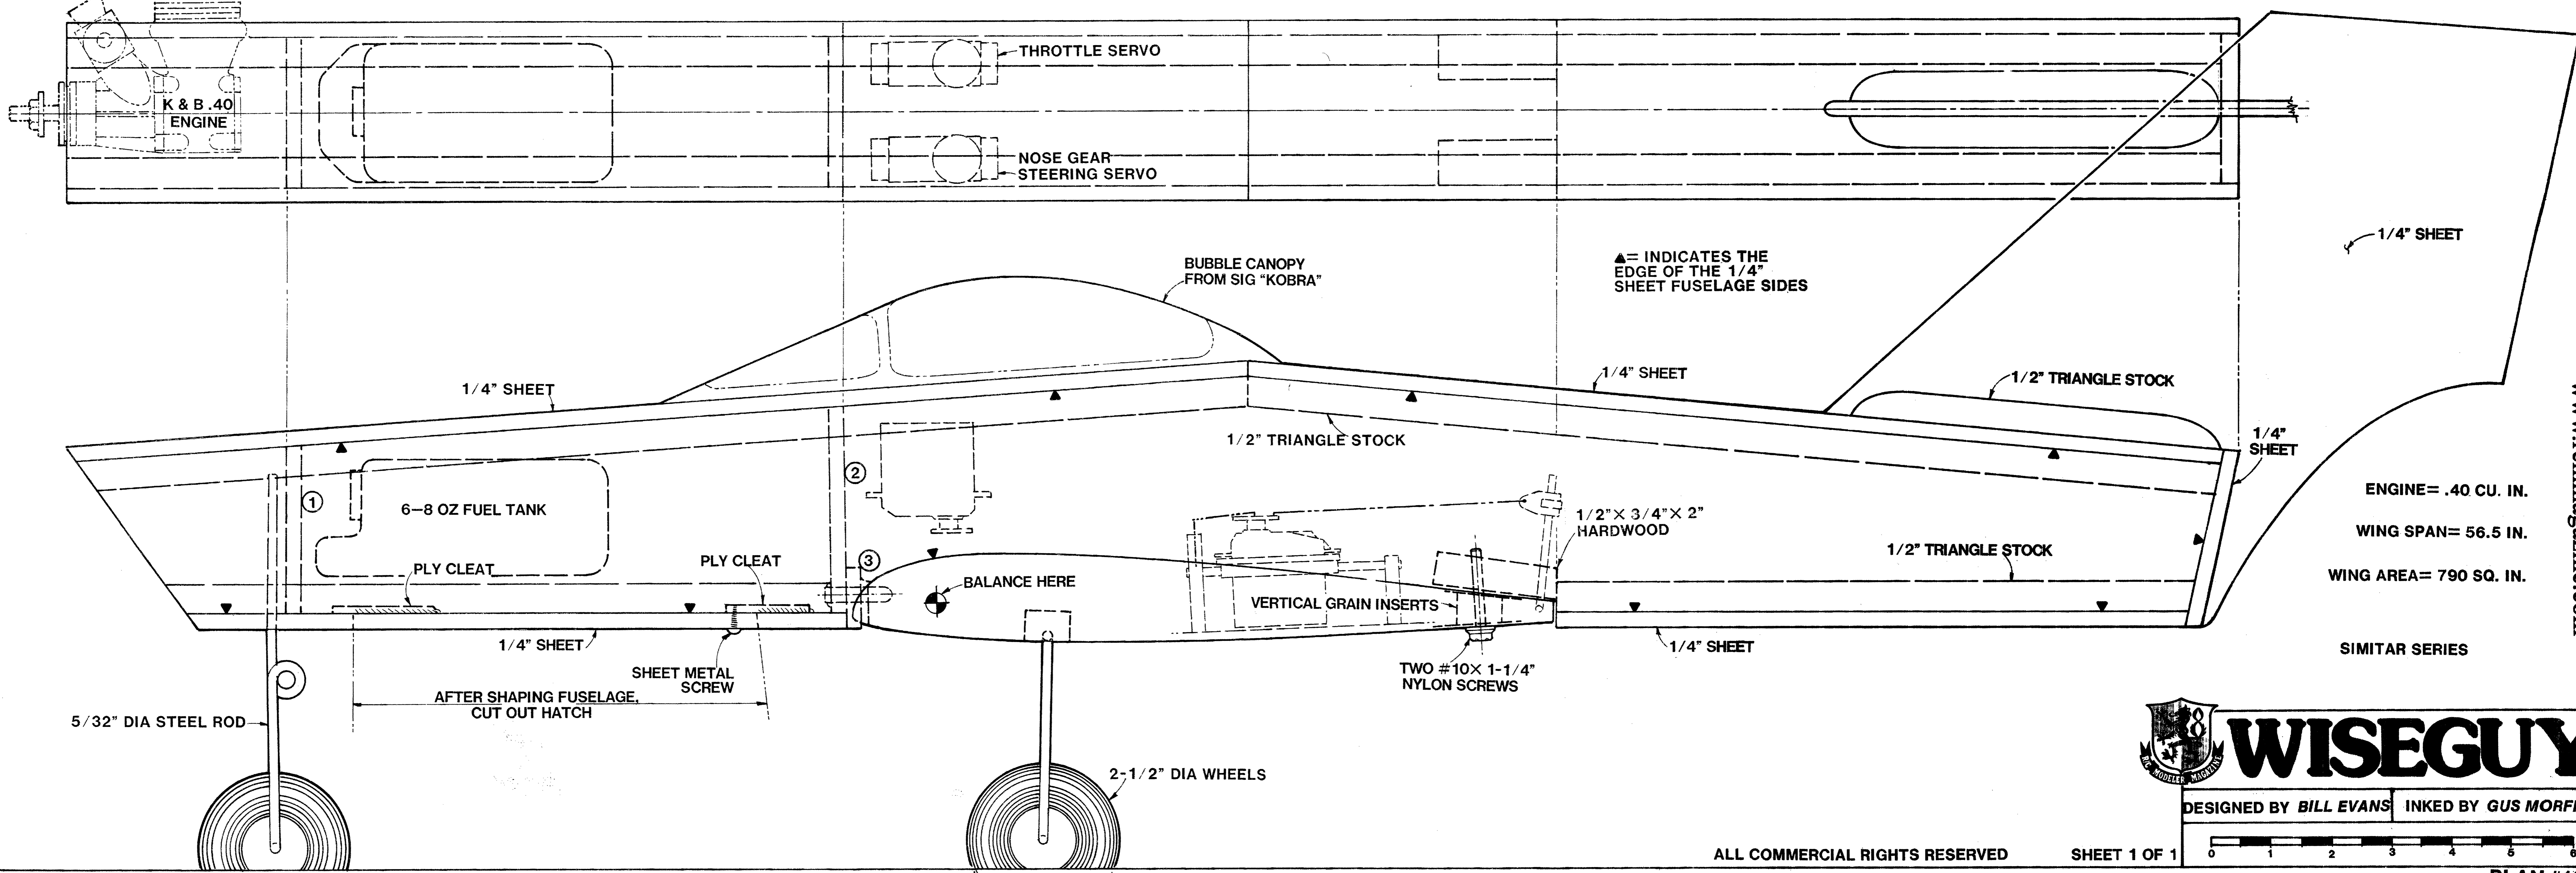

UNLESS OTHERWISE INDICATED,
ALL WOOD IS BALSA

ENGINE = .40 CU. IN.
WING SPAN = 56.5 IN.
WING AREA = 790 SQ. IN.
SIMITAR SERIES

WISEGUY
DESIGNED BY BILL EVANS INKED BY GUS MORFIS
ALL COMMERCIAL RIGHTS RESERVED SHEET 1 OF 1