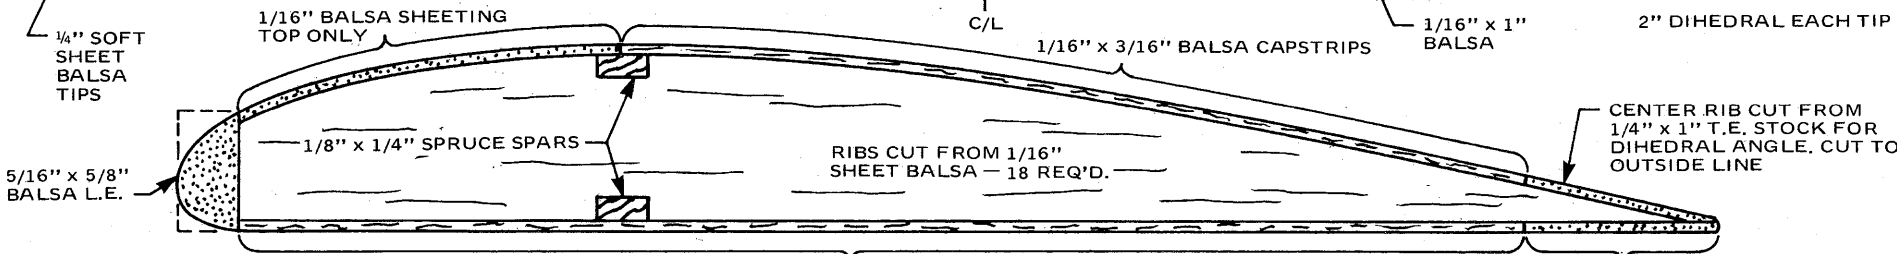

TOM SWIFT BY DON DEWEY
SCALE — 5mm = 1 in.
POWERED BY ASTRO-10 ELECTRIC MOTOR

TOM SWIFT BY DON DEWEY
SCALE - 5mm = 1 in.
POWERED BY ASTRO-10 ELECTRIC MOTOR