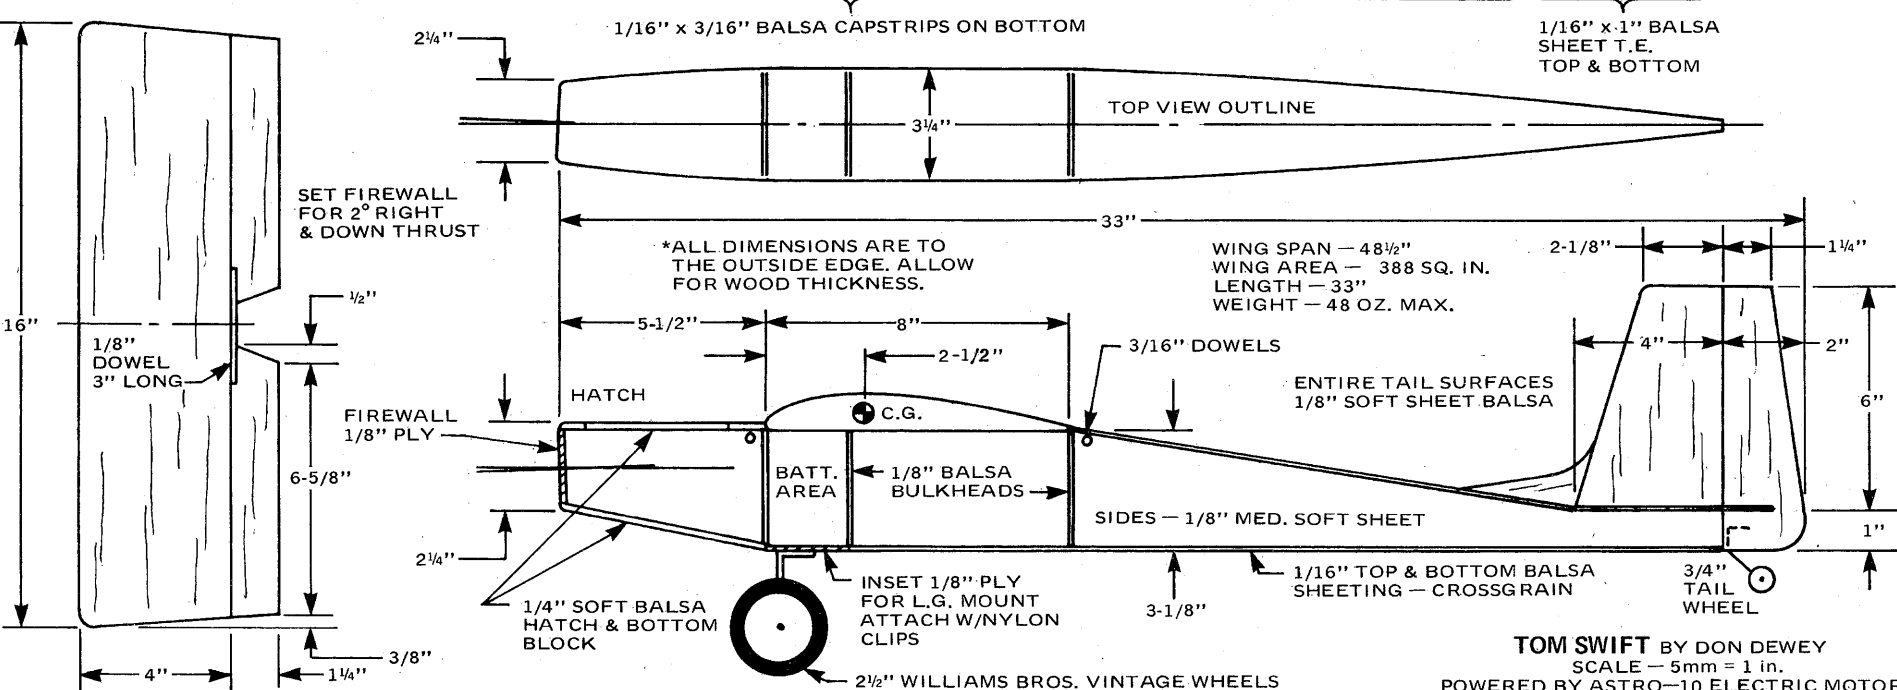

TOM SWIFT BY DON DEWEY
SCALE — 5mm = 1 in.
POWERED BY ASTRO-10 ELECTRIC MOTOR

TOM SWIFT BY DON DEWEY
SCALE - 5mm = 1 in.
POWERED BY ASTRO-10 ELECTRIC MOTOR