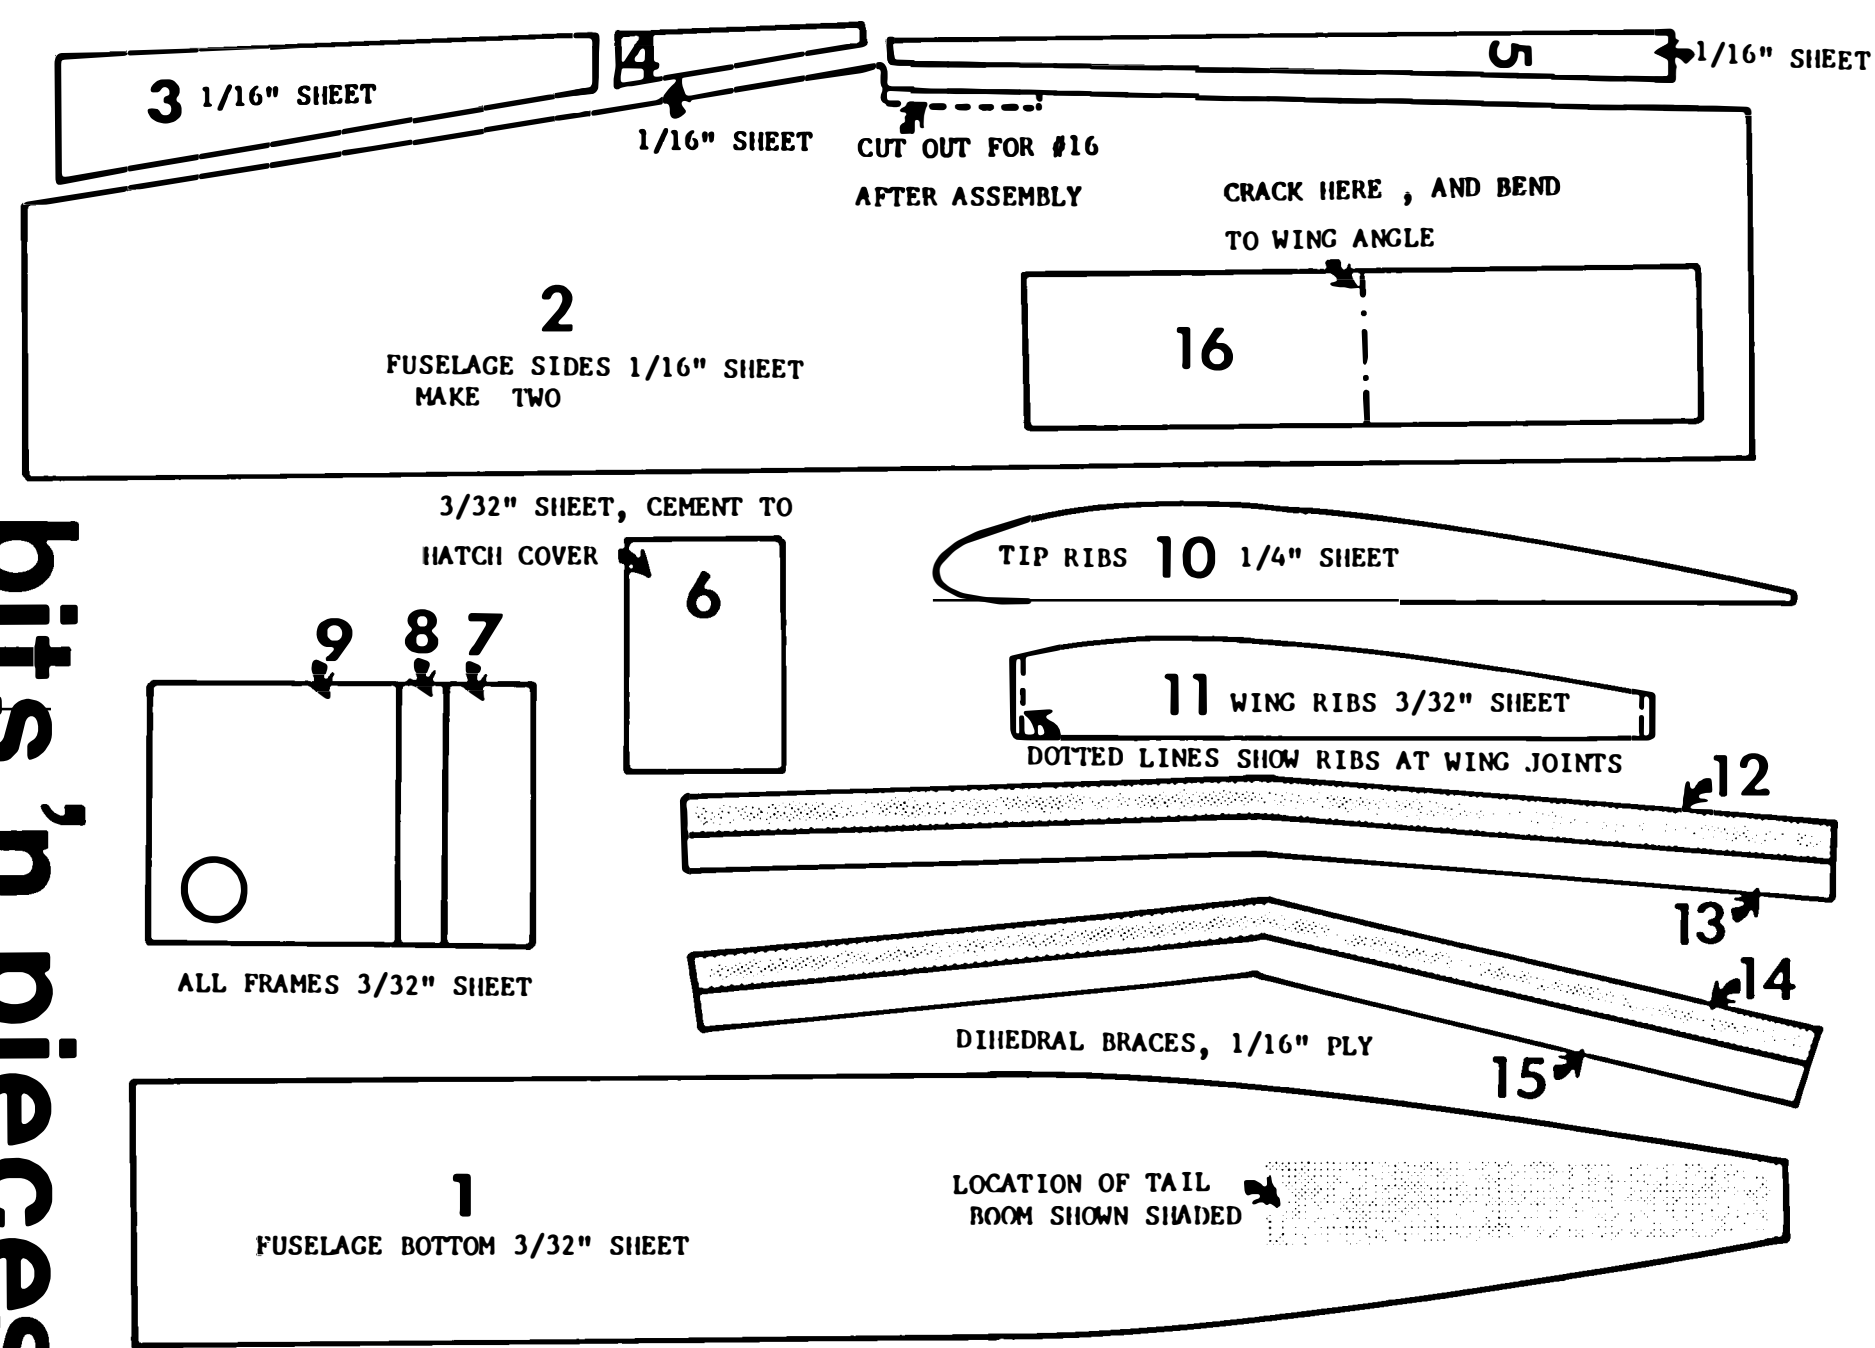

Sheet 1

1/32" SHEET TOP AND BOTTOM

Sheet 2

bits 'n pieces

"TADPOLE" by Jack Headley.
Published in the September, 1974 issue of Radio Control Modeller (RCM) Magazine.