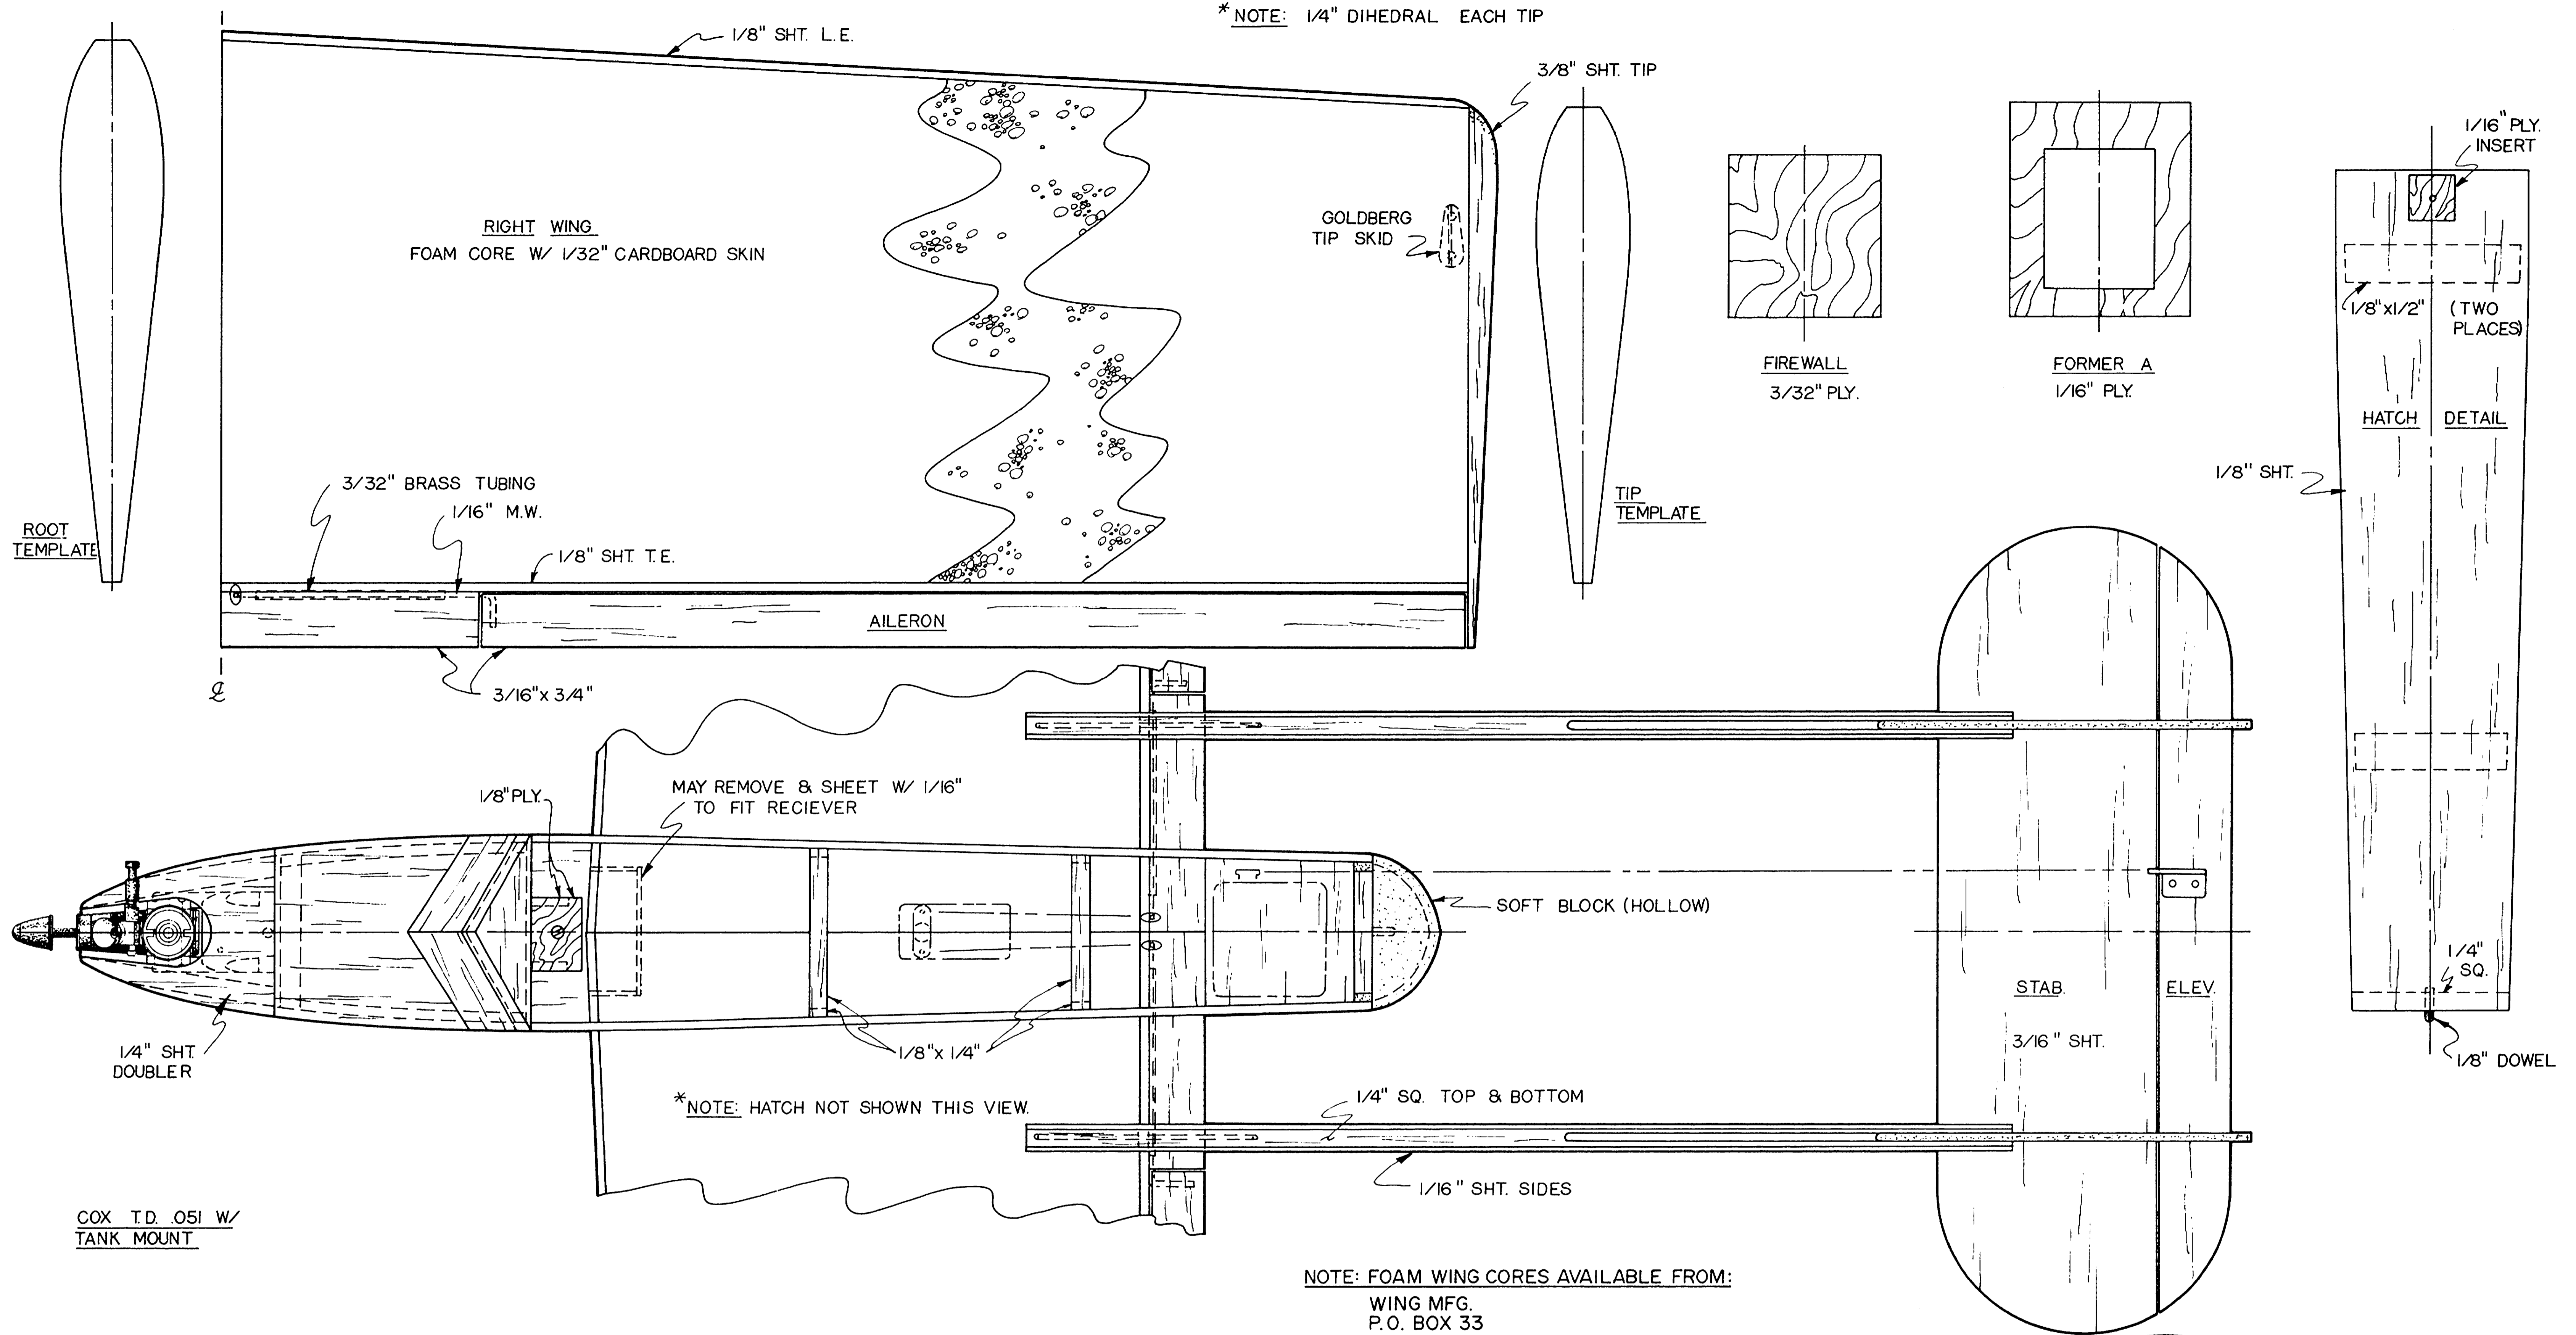

*NOTE: 1/4" DIHEDRAL EACH TIP

NOTE: FOAM WING CORES AVAILABLE FROM:
WING MFG.
P.O. BOX 33
CRYSTAL LAKE, IL 60014
PRICE: \$8.95 BONDBOARD COVERING \$ 2.50 ADDITIONAL

*NOTE: LEFT FUSE. SIDE NOT SHOWN THIS VIEW

*NOTE: ALL PARTS BALSA UNLESS OTHERWISE NOTED.

▼ = DENOTES FUSE. SIDES AT NOSE & 1/4" SHT. DOUBLER.

SPECS.

SPAN 34.75"
AREA 294 sq."
LENGTH 18-5/8"

© RCM ALL COMMERCIAL RIGHTS RESERVED

SONIC BOOMS

DESIGNED & DRAWN BY: JEFF SMITH
TRACED IN INK BY: Al Peterson