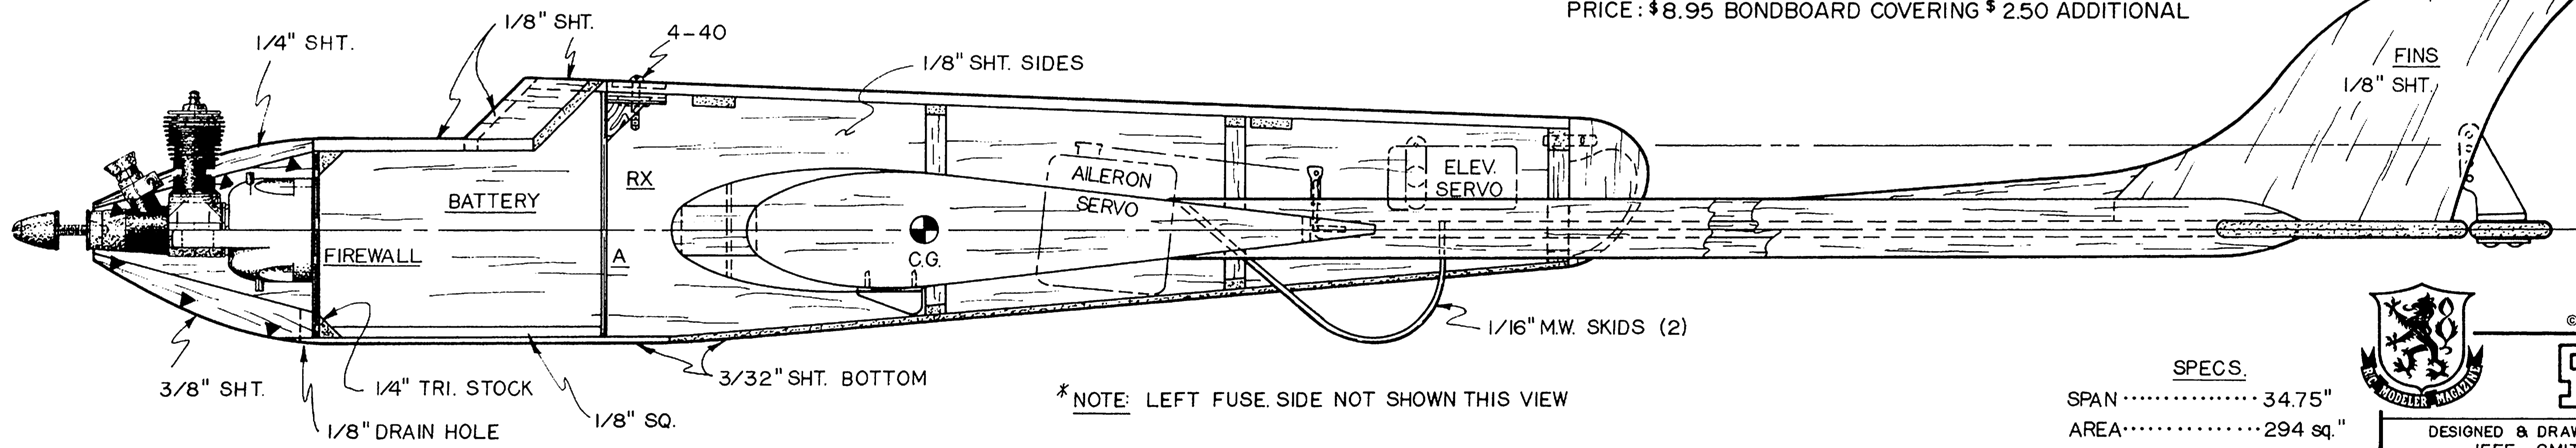

*NOTE: 1/4" DIHEDRAL EACH TIP

NOTE: FOAM WING CORES AVAILABLE FROM:
WING MFG.
P.O. BOX 33
CRYSTAL LAKE, IL 60014
PRICE: \$8.95 BONDBOARD COVERING \$ 2.50 ADDITIONAL

*NOTE: LEFT FUSE. SIDE NOT SHOWN THIS VIEW

*NOTE: ALL PARTS BALSA UNLESS OTHERWISE NOTED.

▼ = DENOTES FUSE. SIDES AT NOSE & 1/4" SHT. DOUBLER.

SPECS.

SPAN 34.75"
AREA 294 sq."
LENGTH 18-5/8"

© RCM ALL COMMERCIAL RIGHTS RESERVED

SONIC BOOMS

DESIGNED & DRAWN BY: JEFF SMITH
TRACED IN INK BY: Al Peterson