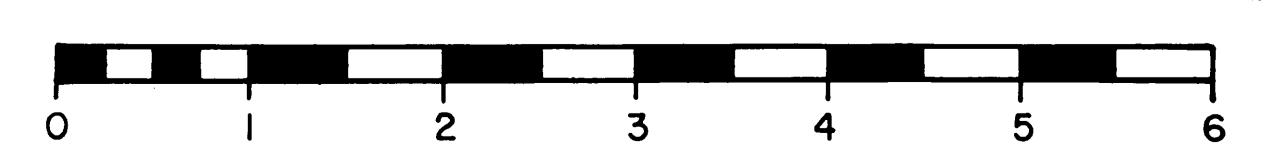

ENGINE: .15 TO .25 CU. IN.  
OS .25 FP SHOWN  
DAVE BROWN 2025 MOTOR MOUNT

LEFT WING PANEL  
ACE RC 13K213W  
"ALPHA 15" WING KIT

DIHEDRAL: BLOCK UP ONE TIP 1"  
CONTROL MOVEMENT:  
AILERONS - 1/4" UP, 3/16" DOWN  
ELEVATOR - 5/8" UP AND DOWN  
RUDDER - 1" RIGHT AND LEFT

3/32" BALSAL SIDES  
LEFT SIDE STRUCTURE NOT  
SHOWN FOR CLARITY

**SIMPLE T-CRAFT 25**

DESIGNED AND DRAWN BY FRED REESE

PLAN NO. 1167