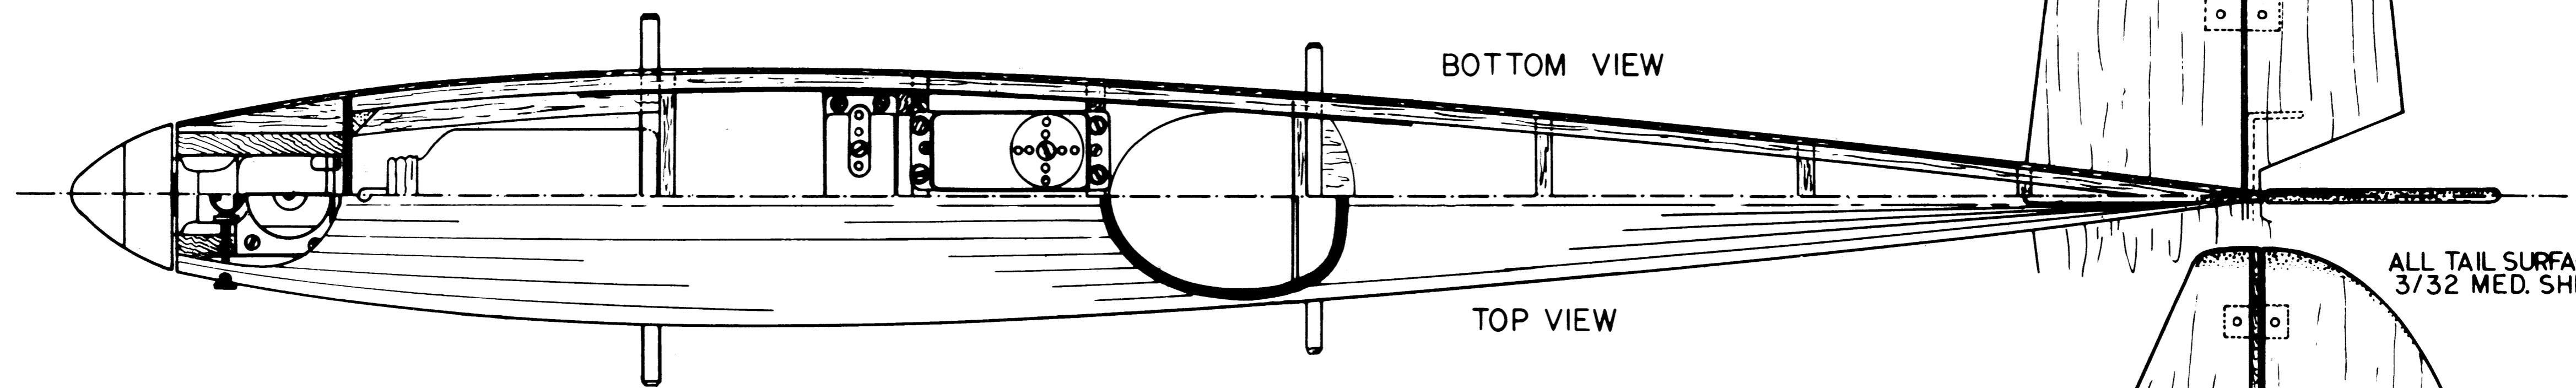

AILERONS ARE SOFT 1" TRAILING EDGE STOCK

ALL TAIL SURFACES 3/32 MED. SHEET

# RIMFIRE

DESIGNED AND DRAWN BY

JAN SAKERT

4-1-68