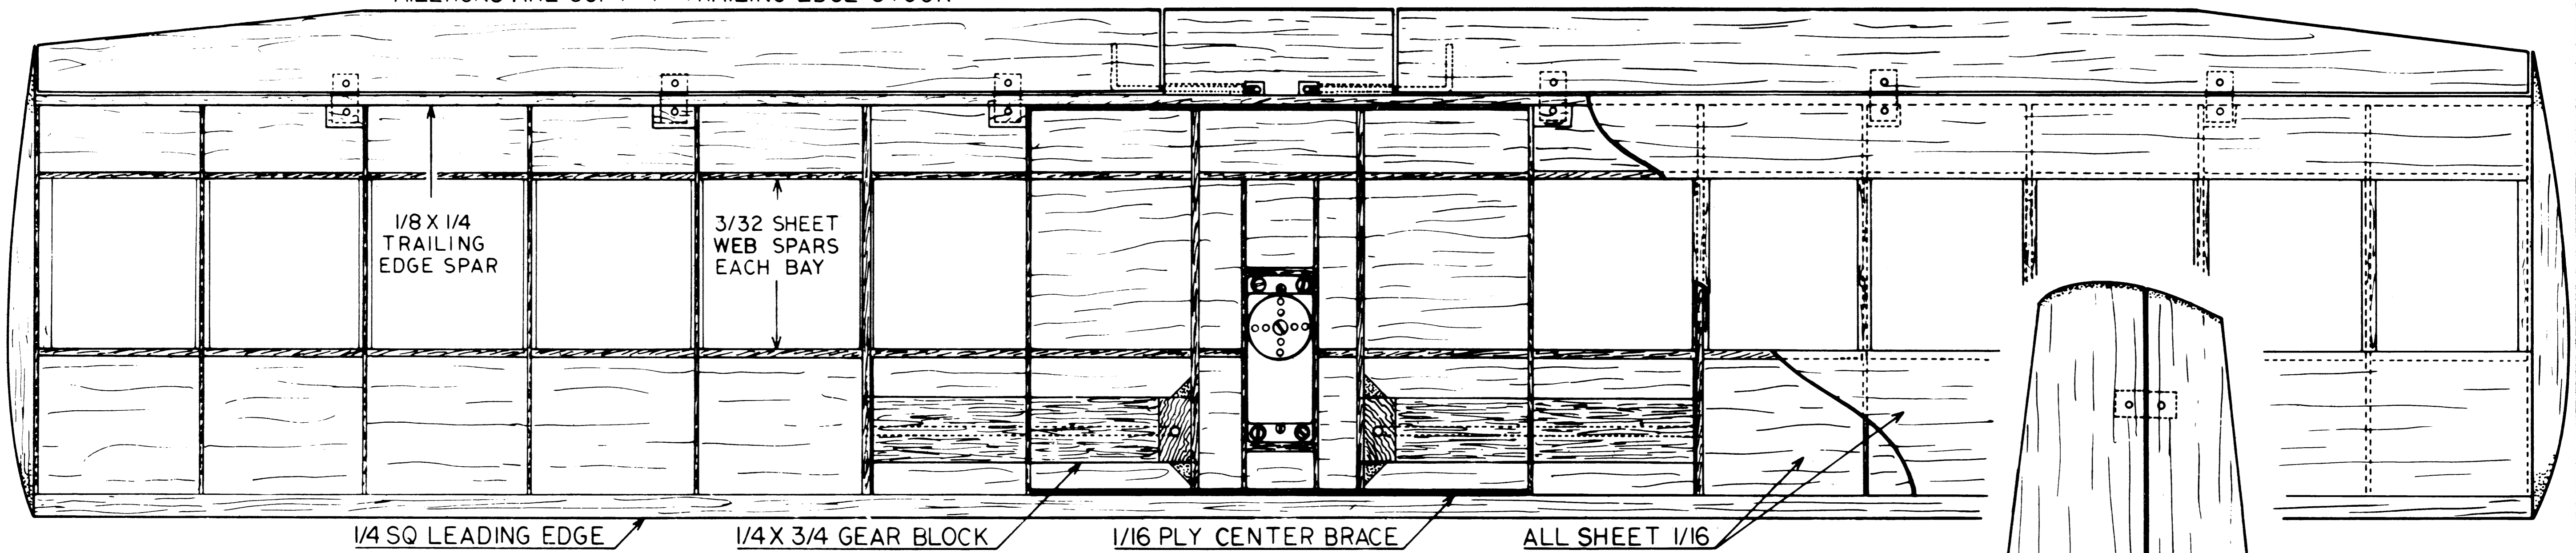

AILERONS ARE SOFT 1" TRAILING EDGE STOCK

ALL TAIL SURFACES 3/32 MED. SHEET

# RIMFIRE

DESIGNED AND DRAWN BY

JAN SAKERT

4-1-68