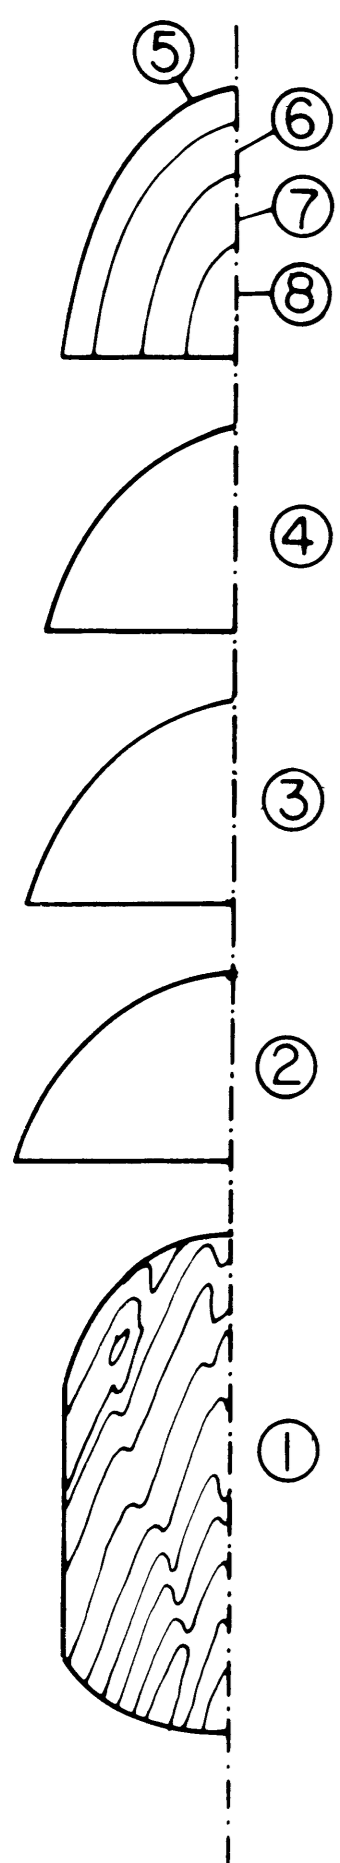

AILERONS ARE SOFT 1" TRAILING EDGE STOCK

ALL TAIL SURFACES 3/32 MED. SHEET

# RIMFIRE

DESIGNED AND DRAWN BY

JAN SAKERT

4-1-68