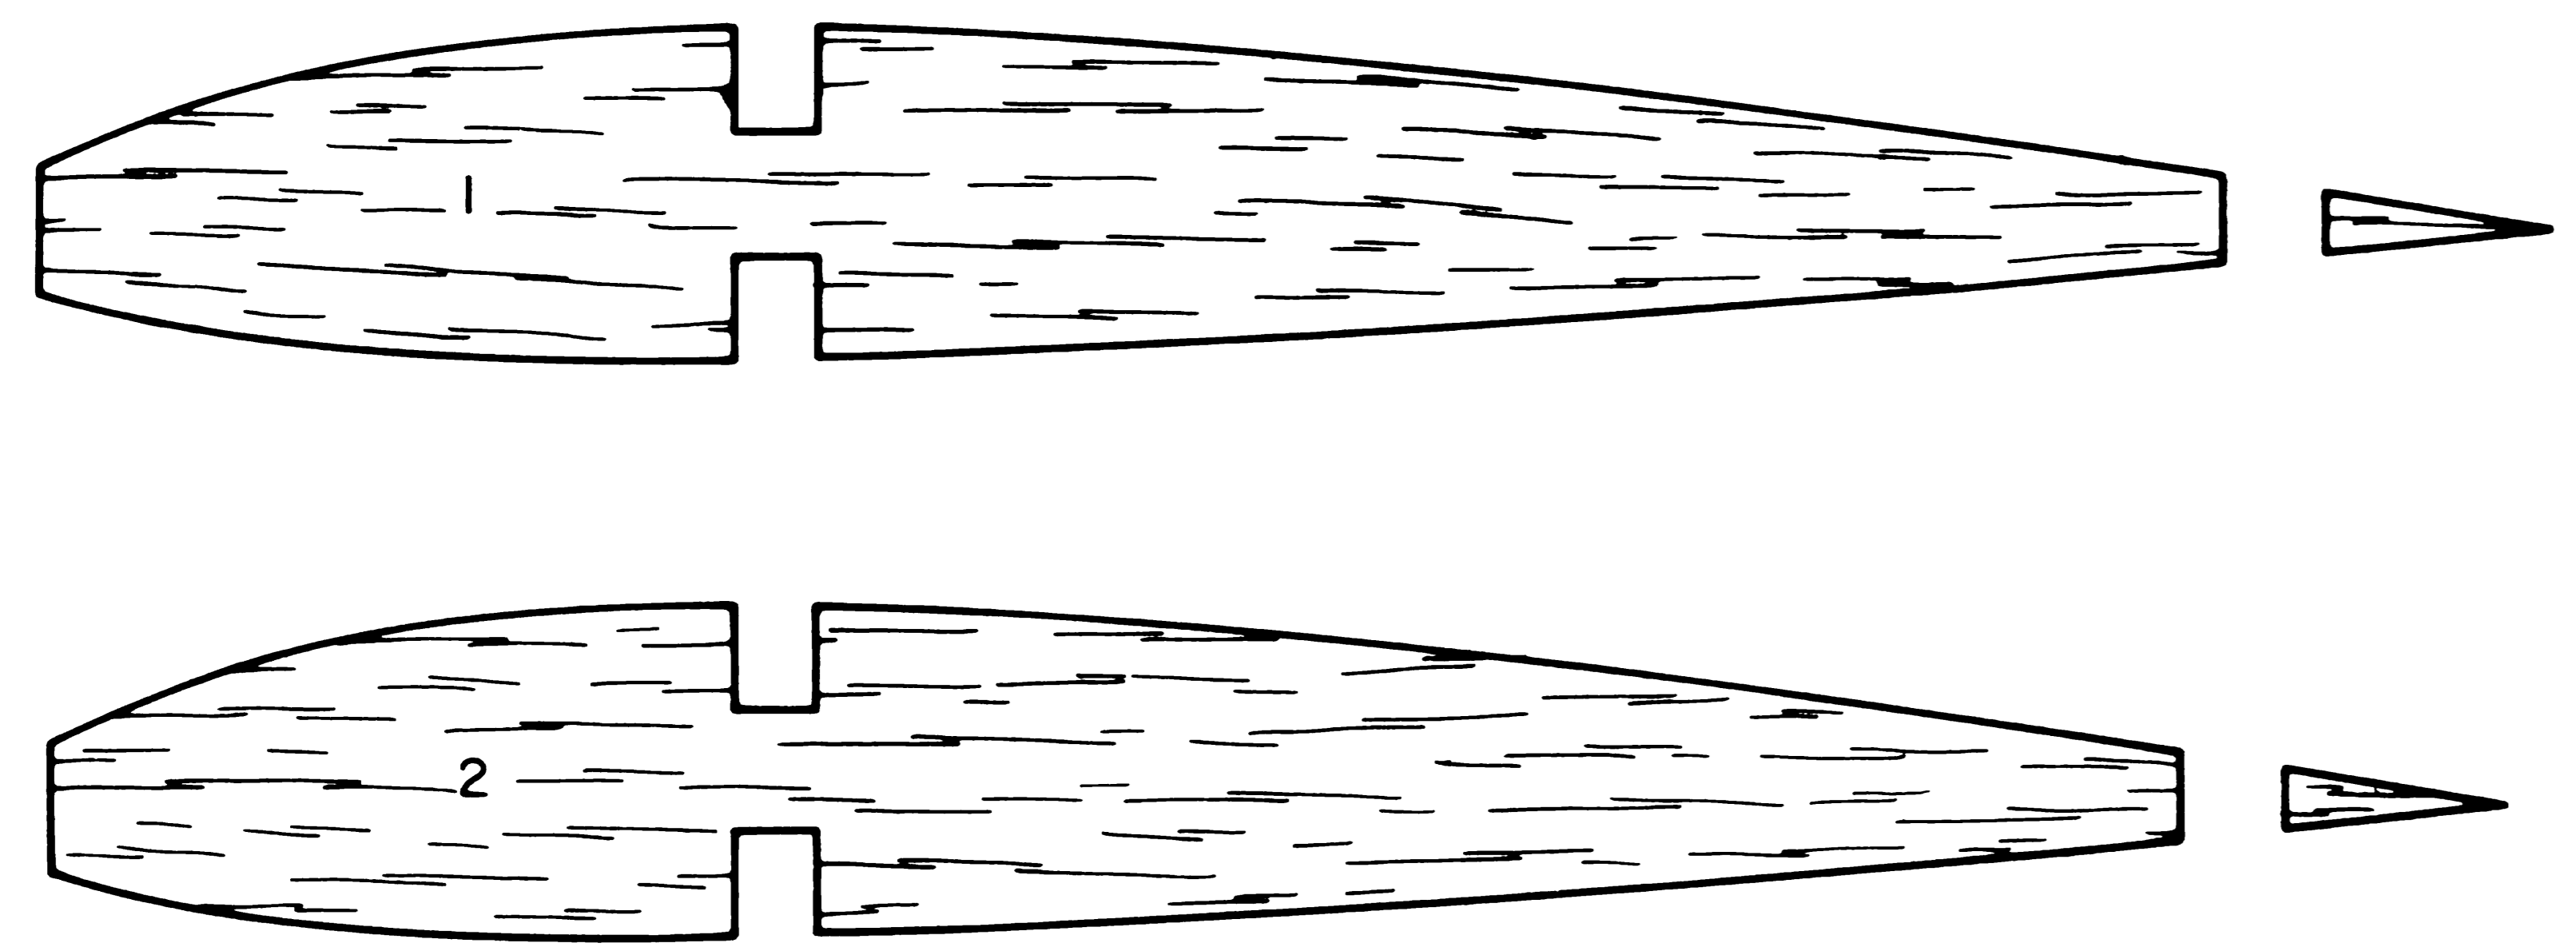

WING SPAN 92"
LENGTH 69"
POWER .60-80

PLATE 1 OF 2

OMEN II

DESIGNED & DRAWN BY DON WILKE INKED BY MIKE CROWLEY

ALL RIBS 1/8" Balsa

OMEN II

DESIGNED & DRAWN BY DON WILKE INKED BY MIKE CROWLEY