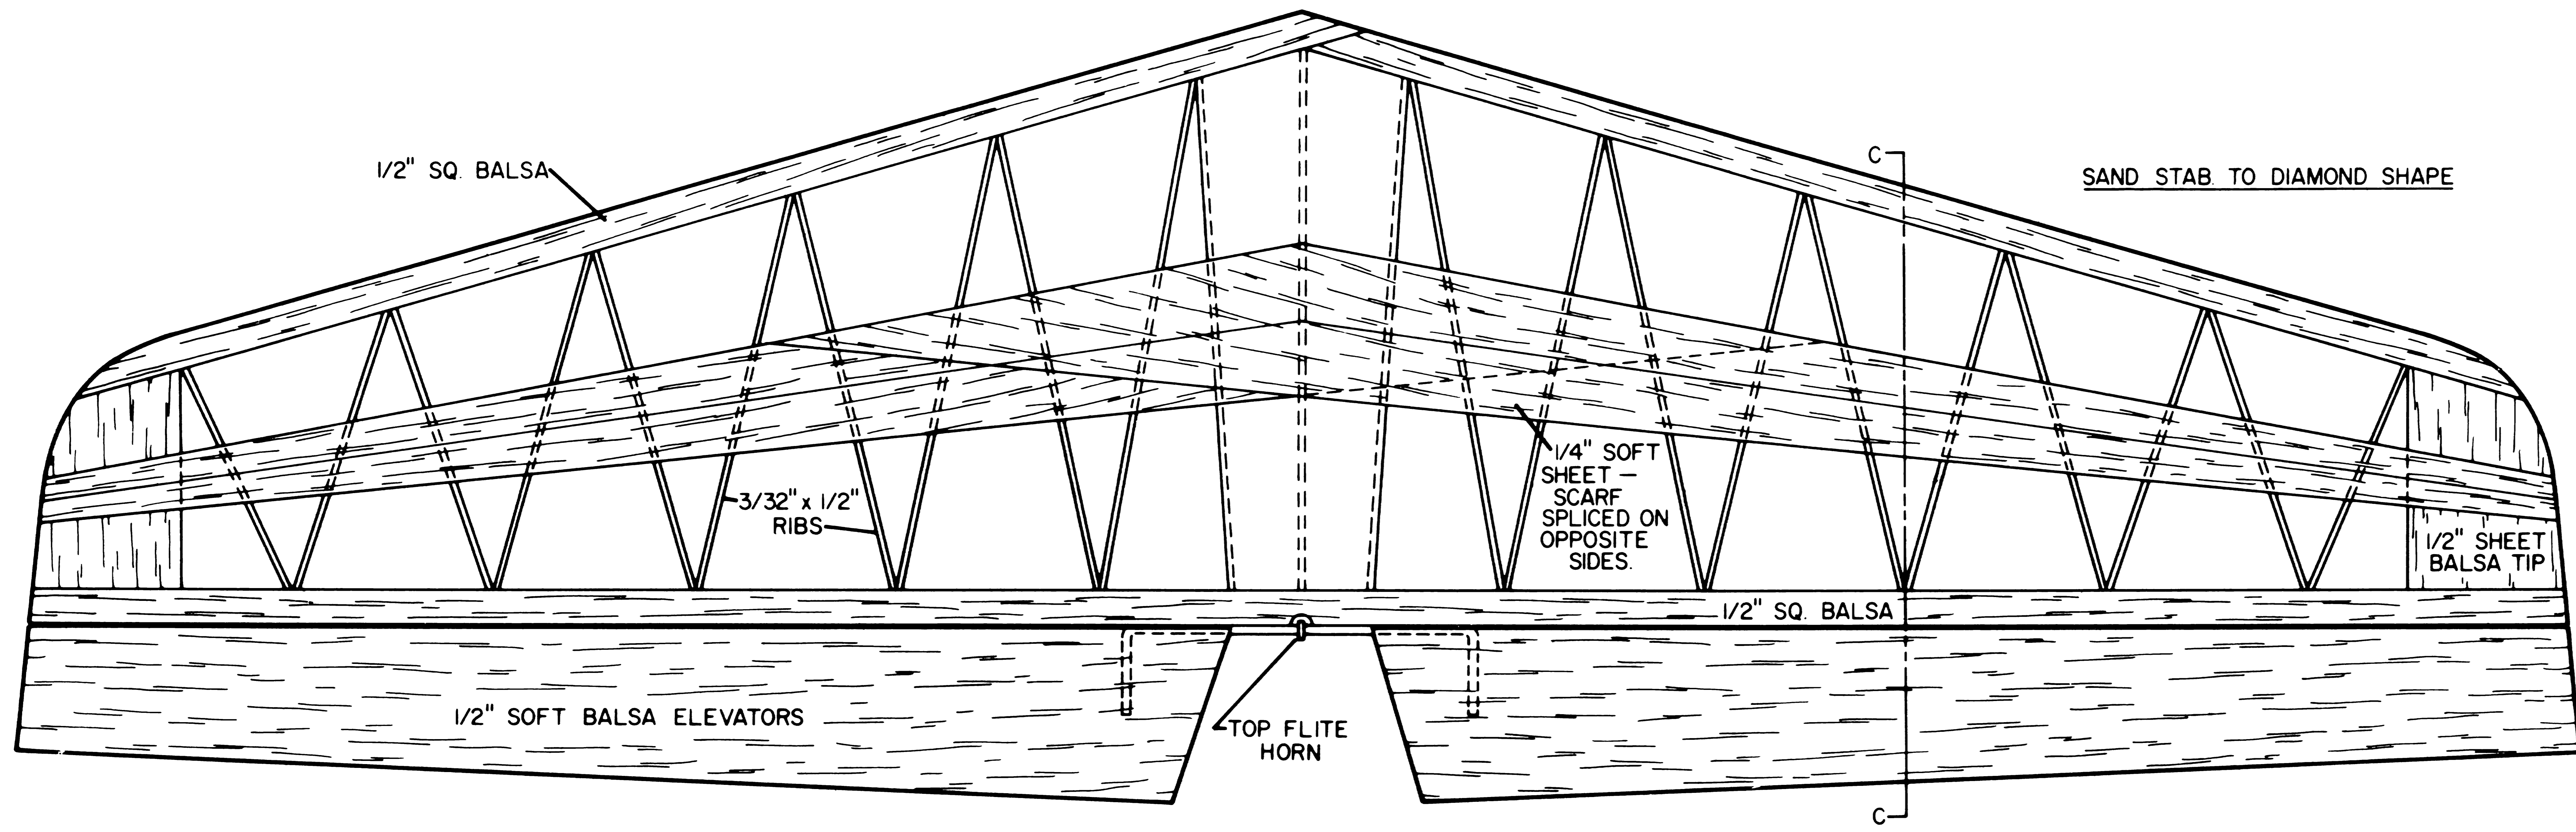

WING SPAN 92"
LENGTH 69"
POWER .60-80

PLATE 1 OF 2

OMEN II

DESIGNED & DRAWN BY DON WILKE INKED BY MIKE CROWLEY

ALL RIBS 1/8" Balsa

OMEN II

DESIGNED & DRAWN BY DON WILKE INKED BY MIKE CROWLEY