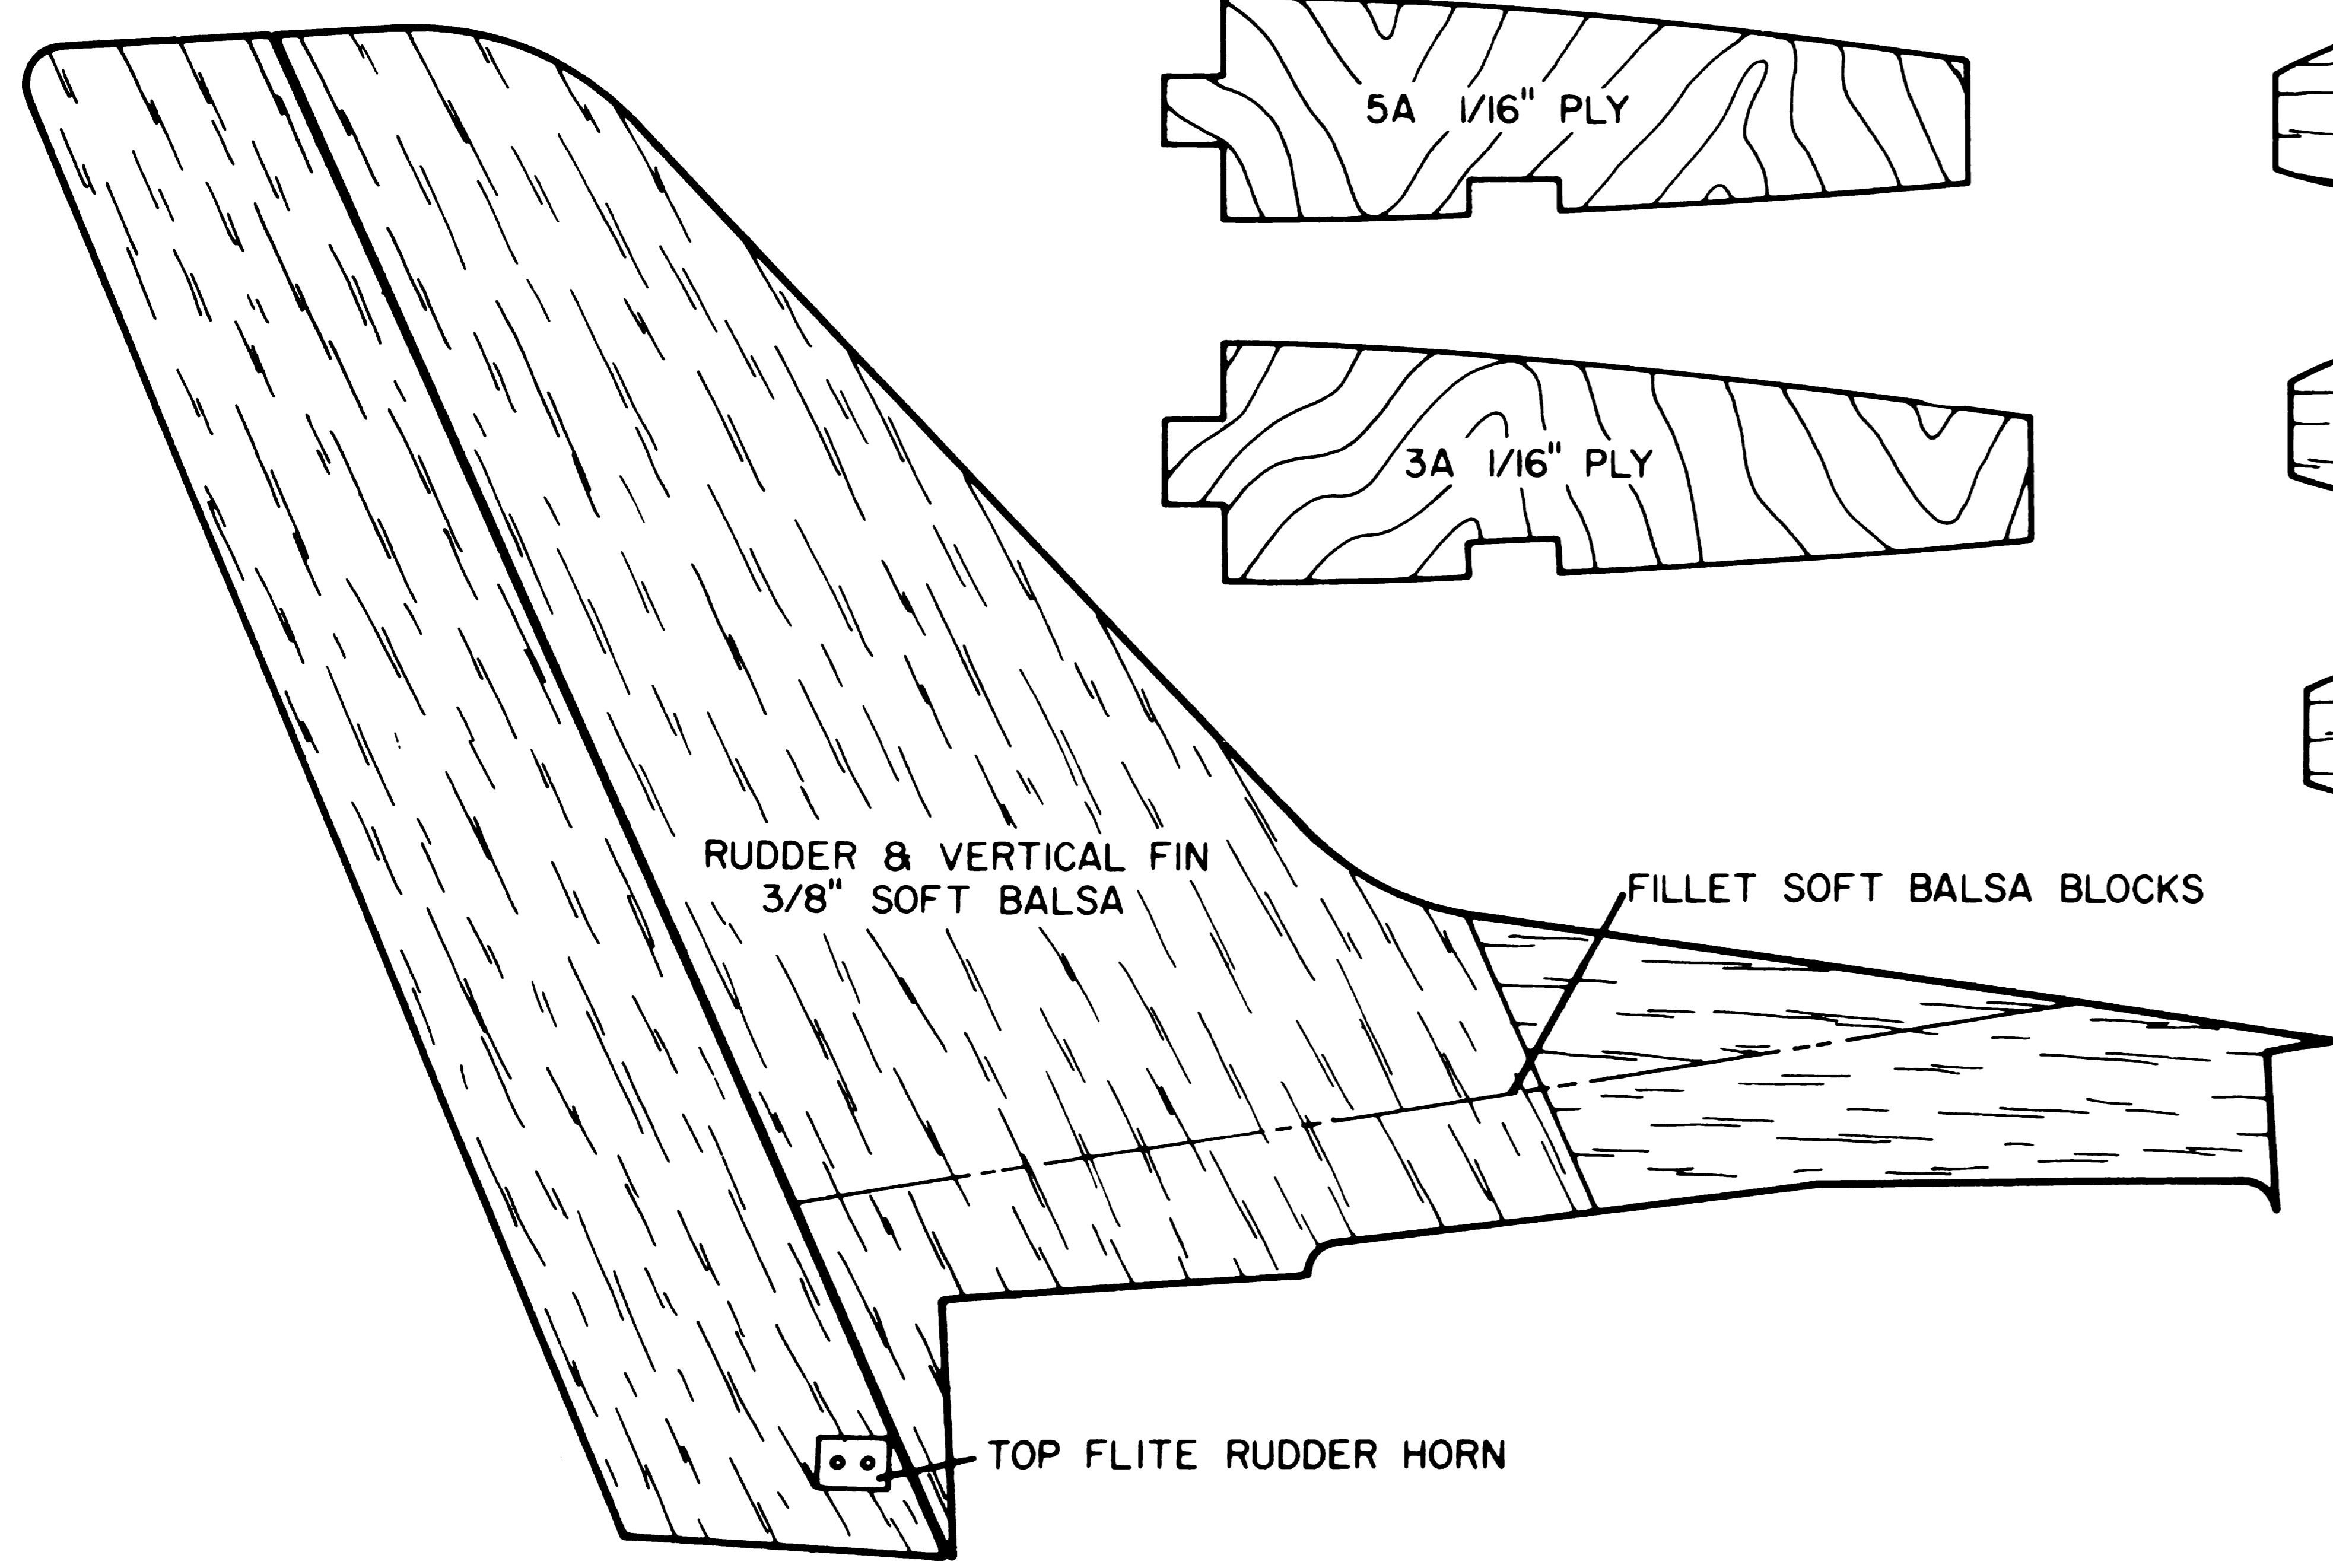

WING SPAN 92"
LENGTH 69"
POWER .60-80

PLATE 1 OF 2

OMEN II

DESIGNED & DRAWN BY DON WILKE INKED BY MIKE CROWLEY

ALL RIBS 1/8" Balsa

OMEN II

DESIGNED & DRAWN BY DON WILKE INKED BY MIKE CROWLEY