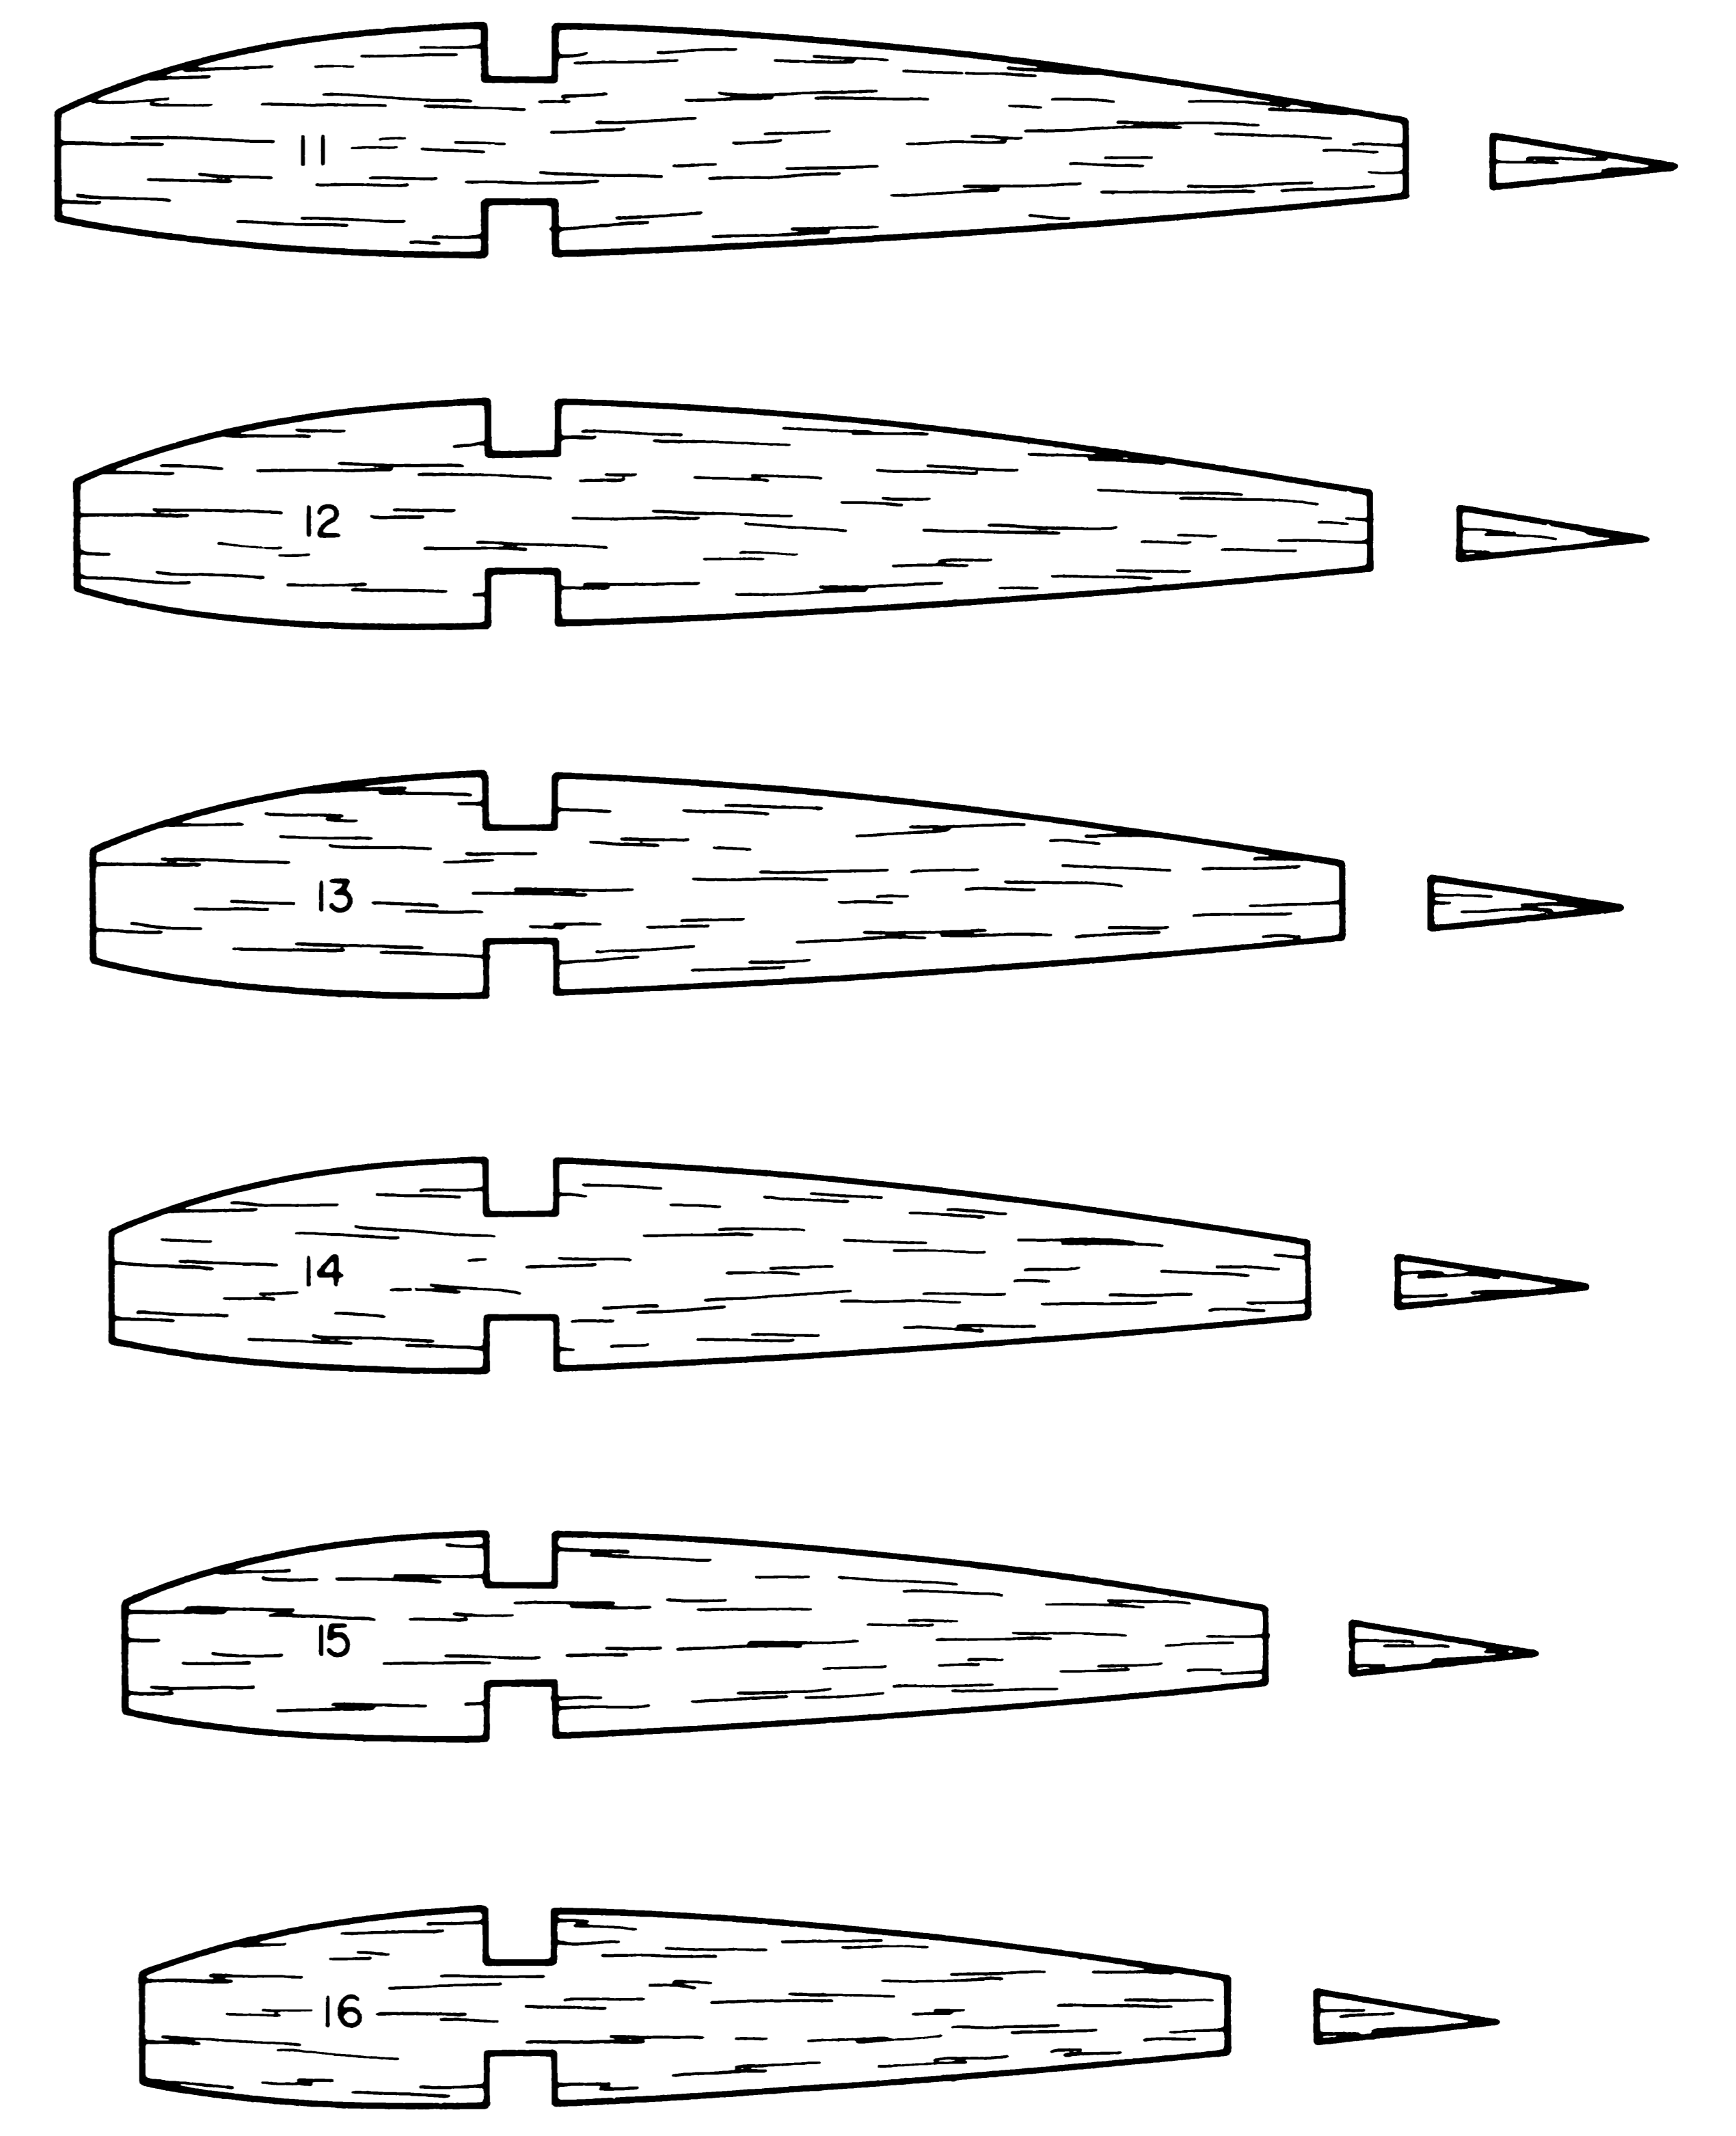

WING SPAN 92"
LENGTH 69"
POWER .60-80

PLATE 1 OF 2

OMEN II

DESIGNED & DRAWN BY DON WILKE INKED BY MIKE CROWLEY

ALL RIBS 1/8" Balsa

OMEN II

DESIGNED & DRAWN BY DON WILKE INKED BY MIKE CROWLEY