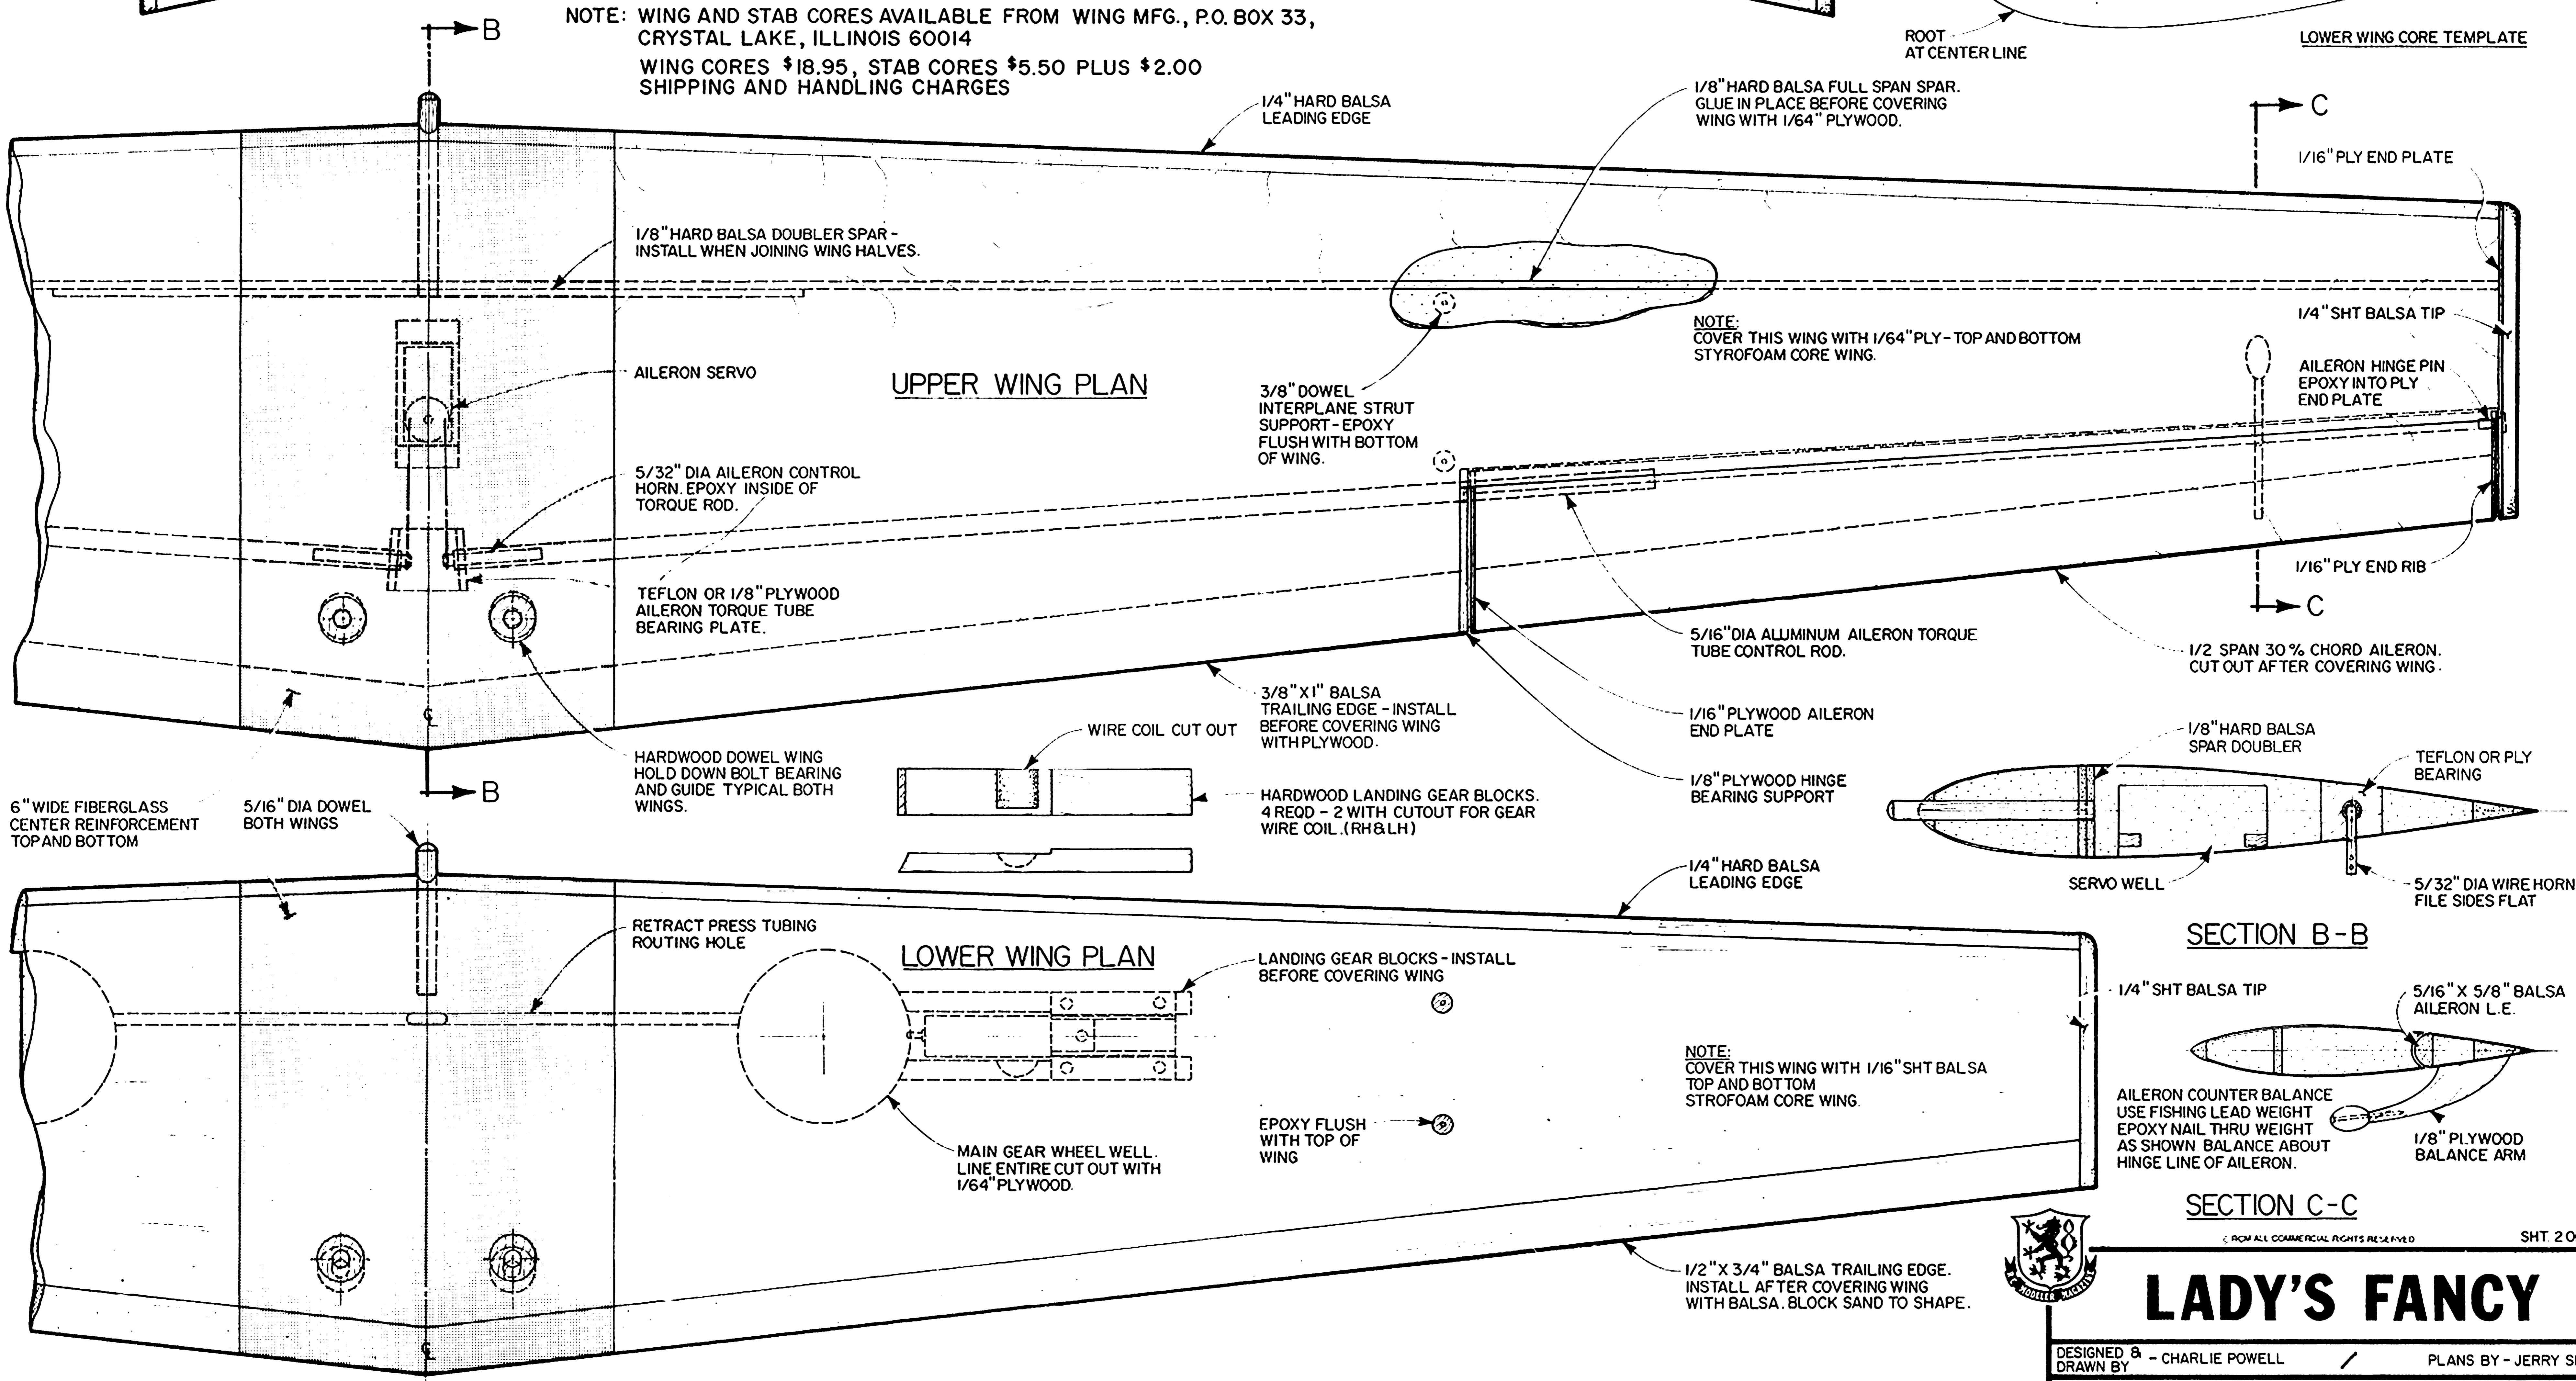

NOTE: WING AND STAB CORES AVAILABLE FROM WING MFG., P.O. BOX 33, CRYSTAL LAKE, ILLINOIS 60014  
WING CORES \$18.95, STAB CORES \$5.50 PLUS \$2.00 SHIPPING AND HANDLING CHARGES

# LADY'S FANCY

DESIGNED & DRAWN BY - CHARLIE POWELL / PLANS BY - JERRY SMITH

By H.E.