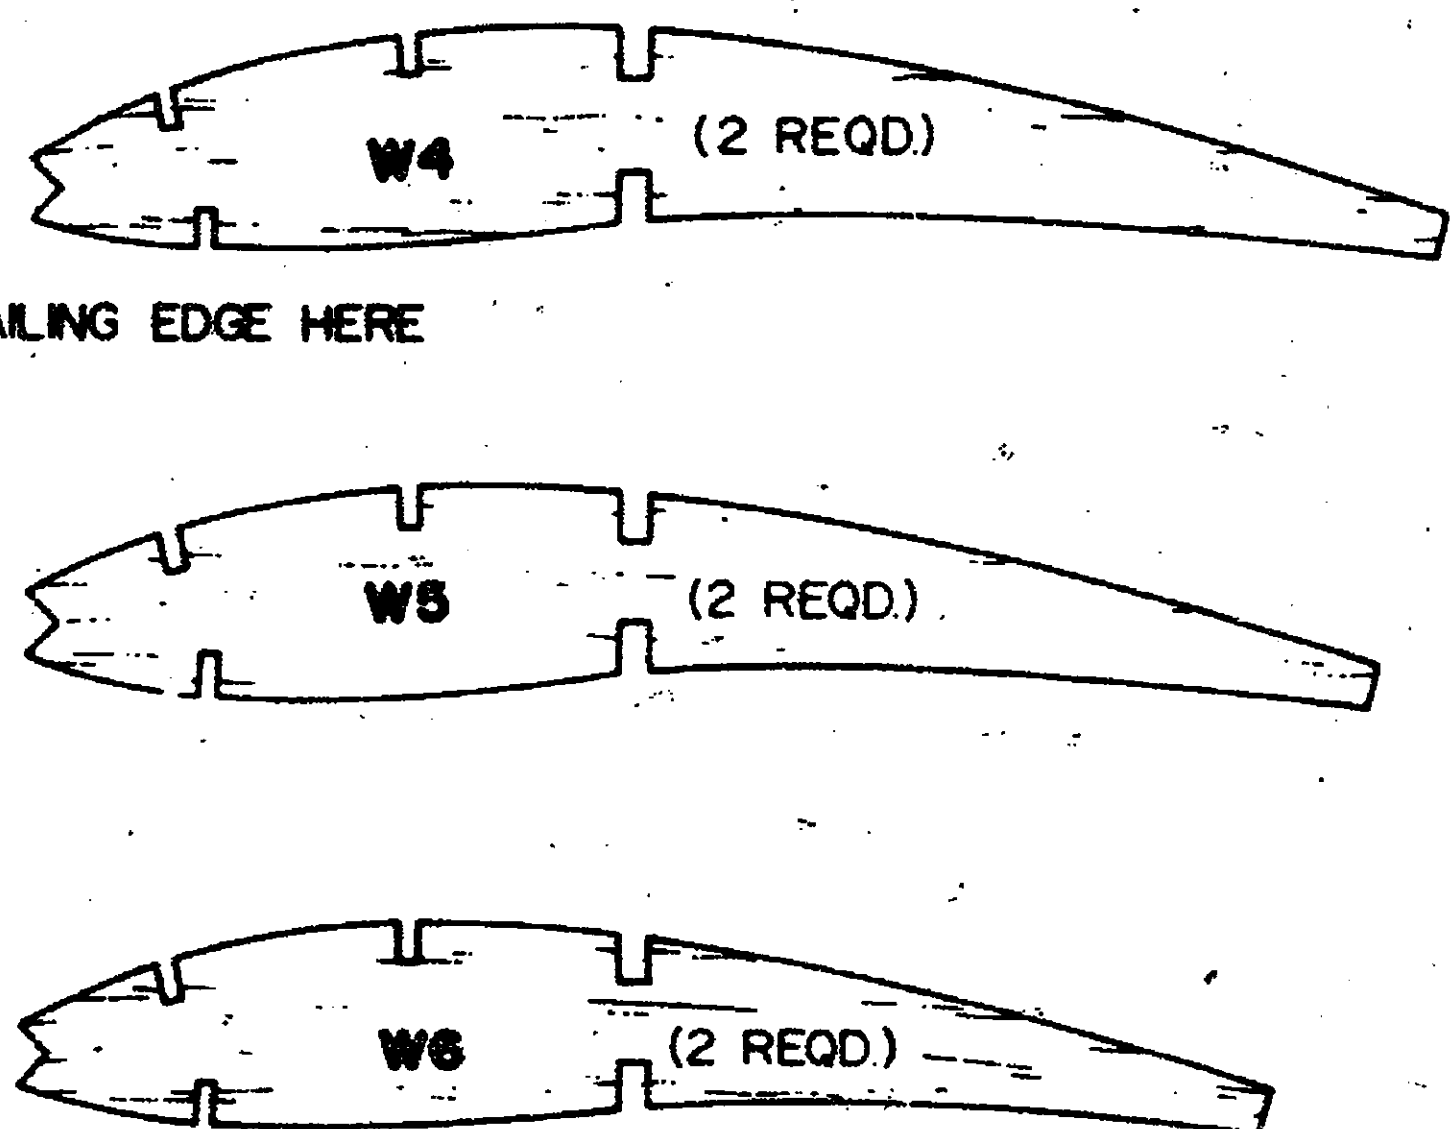

NOTE: ALL WING RIBS ARE 1/8" SHEET.

POLYHEDRAL DETAIL
NO SCALE

© ALL COMMERCIAL RIGHTS RESERVED

1939 KORDA

1:7 RE rendition OF A FAMOUS VINTAGE "WAKEFIELD" DESIGN, ADAPTED FOR ELECTRIC POWER & R/C

DESIGNED & DRAWN BY WILLIAM BAKER

PLANS BY *Eric Turner*

0 1 2 3 4 5 6

SHEET 2 OF 2