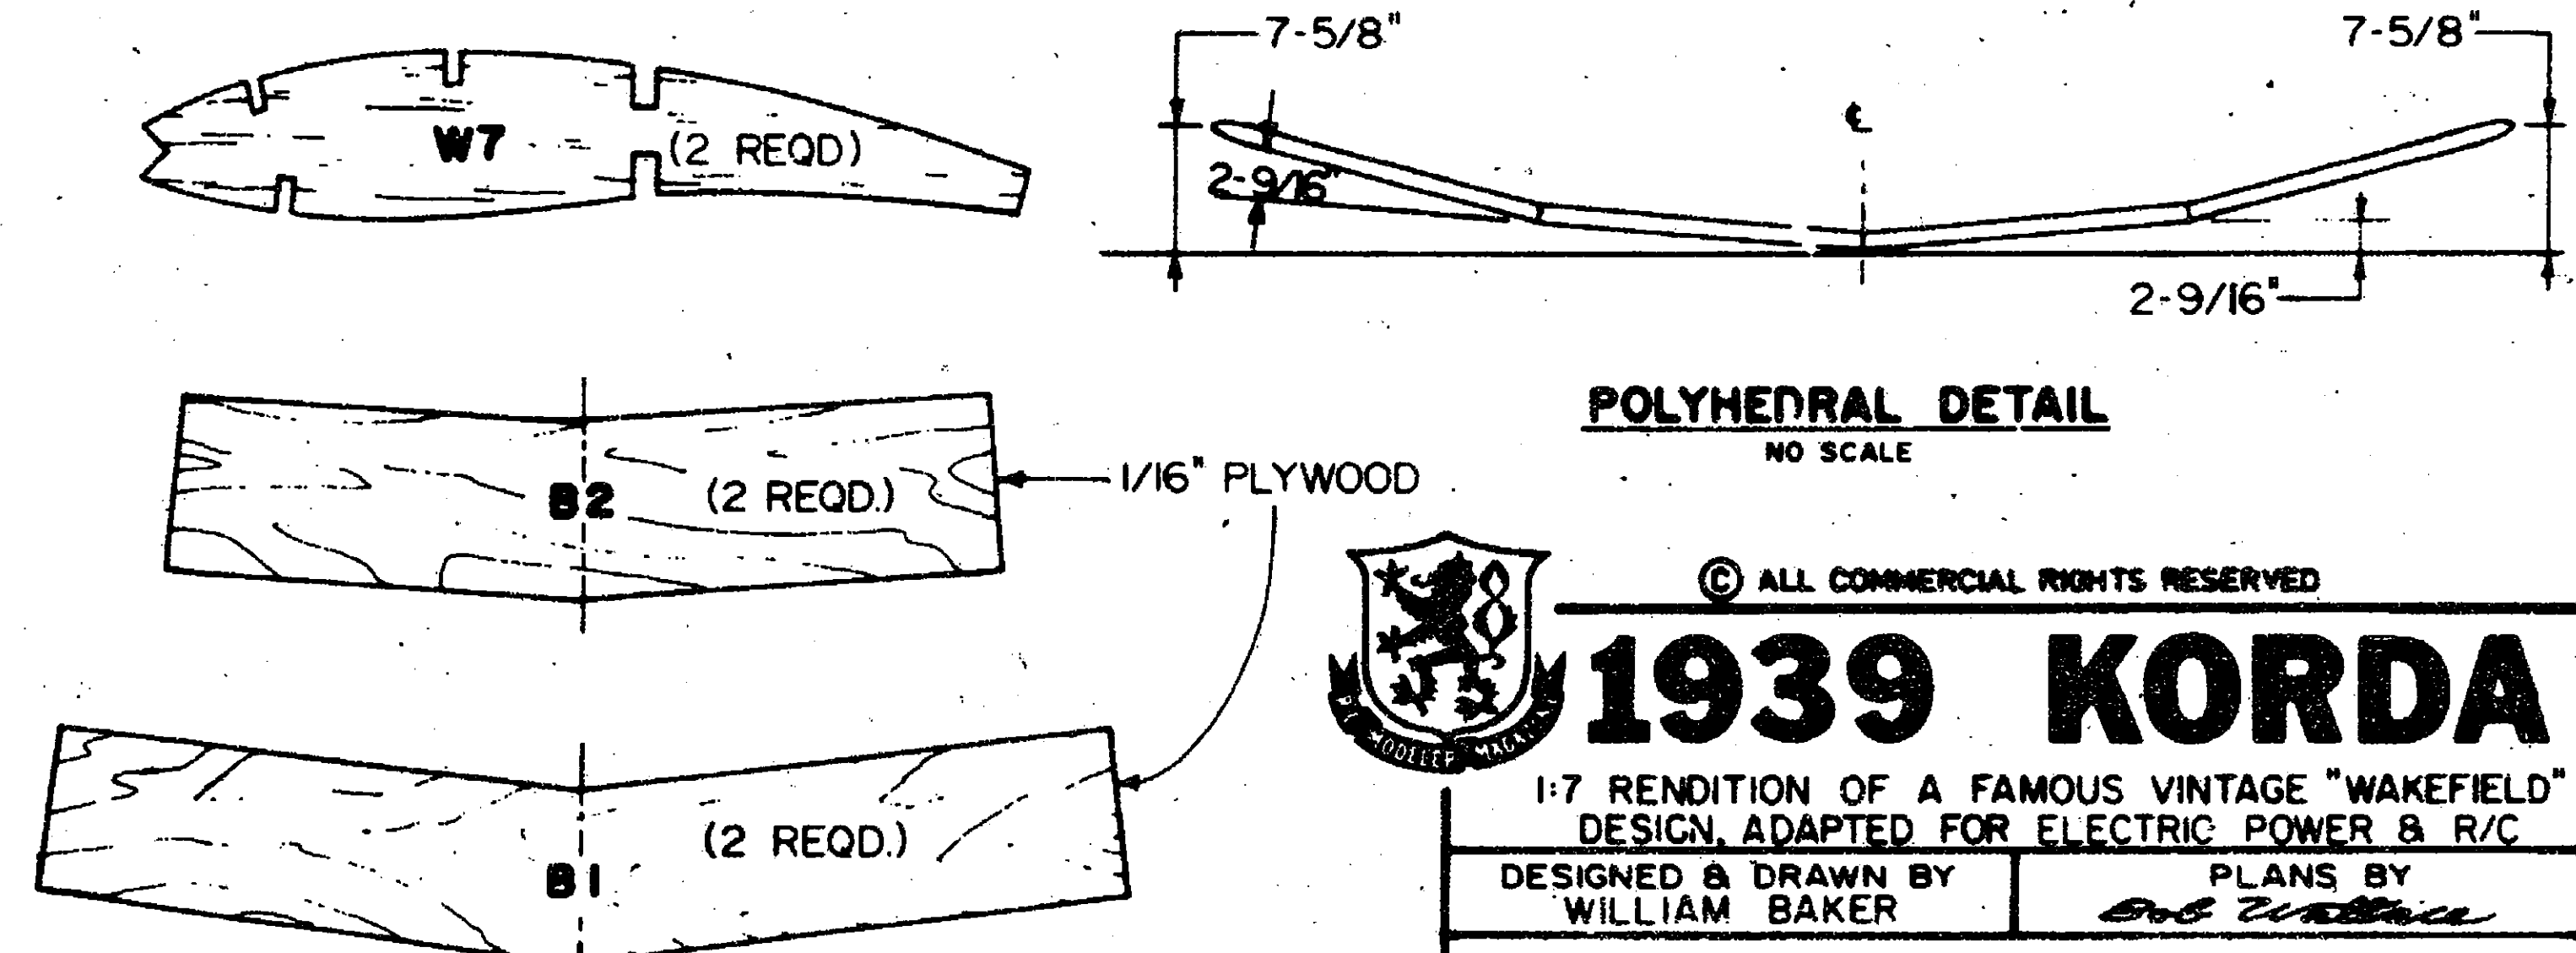

NOTE: ALL WING RIBS ARE 1/8" SHEET.

POLYHEDRAL DETAIL
NO SCALE

© ALL COMMERCIAL RIGHTS RESERVED

1939 KORDA

1:7 RE rendition OF A FAMOUS VINTAGE "WAKEFIELD" DESIGN, ADAPTED FOR ELECTRIC POWER & R/C

DESIGNED & DRAWN BY WILLIAM BAKER

PLANS BY *Eric Turner*

0 1 2 3 4 5 6

SHEET 2 OF 2