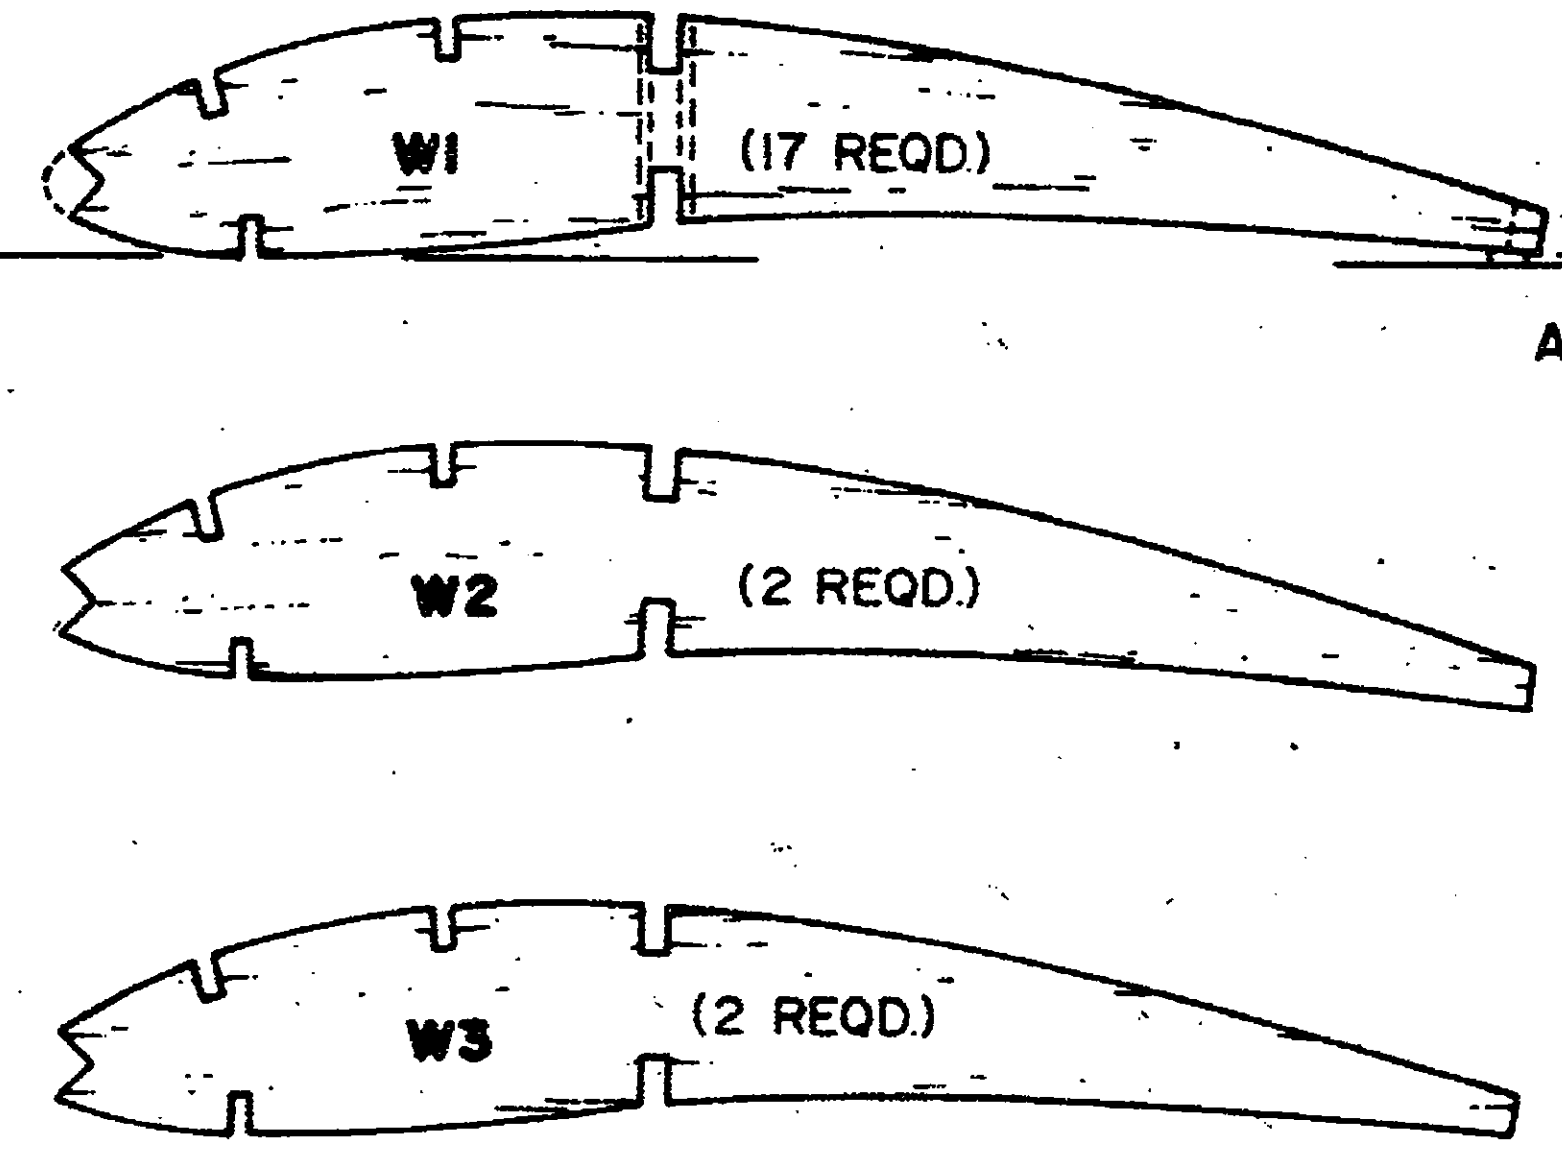

NOTE: ALL WING RIBS ARE 1/8" SHEET.

POLYHEDRAL DETAIL
NO SCALE

© ALL COMMERCIAL RIGHTS RESERVED

1939 KORDA

1:7 RE rendition OF A FAMOUS VINTAGE "WAKEFIELD" DESIGN, ADAPTED FOR ELECTRIC POWER & R/C

DESIGNED & DRAWN BY WILLIAM BAKER

PLANS BY *Eric Turner*

0 1 2 3 4 5 6

SHEET 2 OF 2