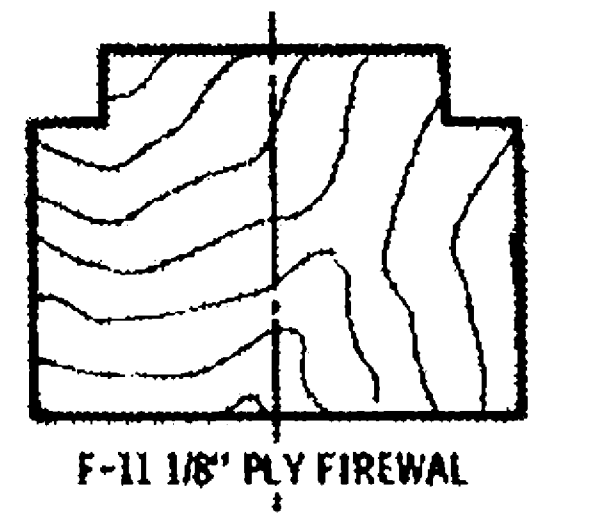

WHEEL SIZES MAY BE REDUCED TO 2" NOSE & 2-1/4" MAIN IF SMOOTH TAKE OFF SURFACE IS AVAILABLE