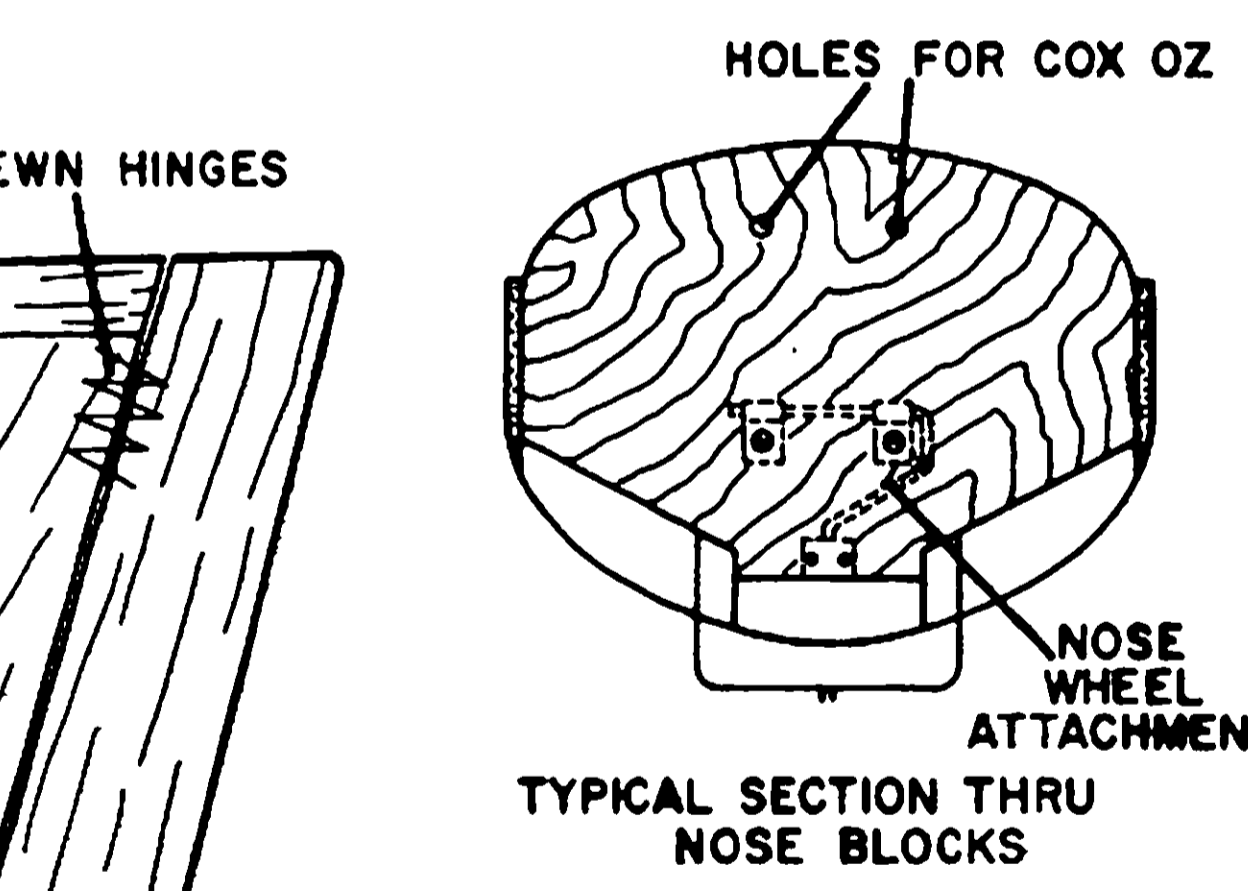

2-1/4" DIHEDRAL UNDER EACH TIP

JOINT LINE FOR 6" SHEET

SOFT BALSA BLOCK TIPS

BEAGLE PUP

DESIGNED & DRAWN BY JACK W. HEADLEY INKED BY GERARDO FLORES