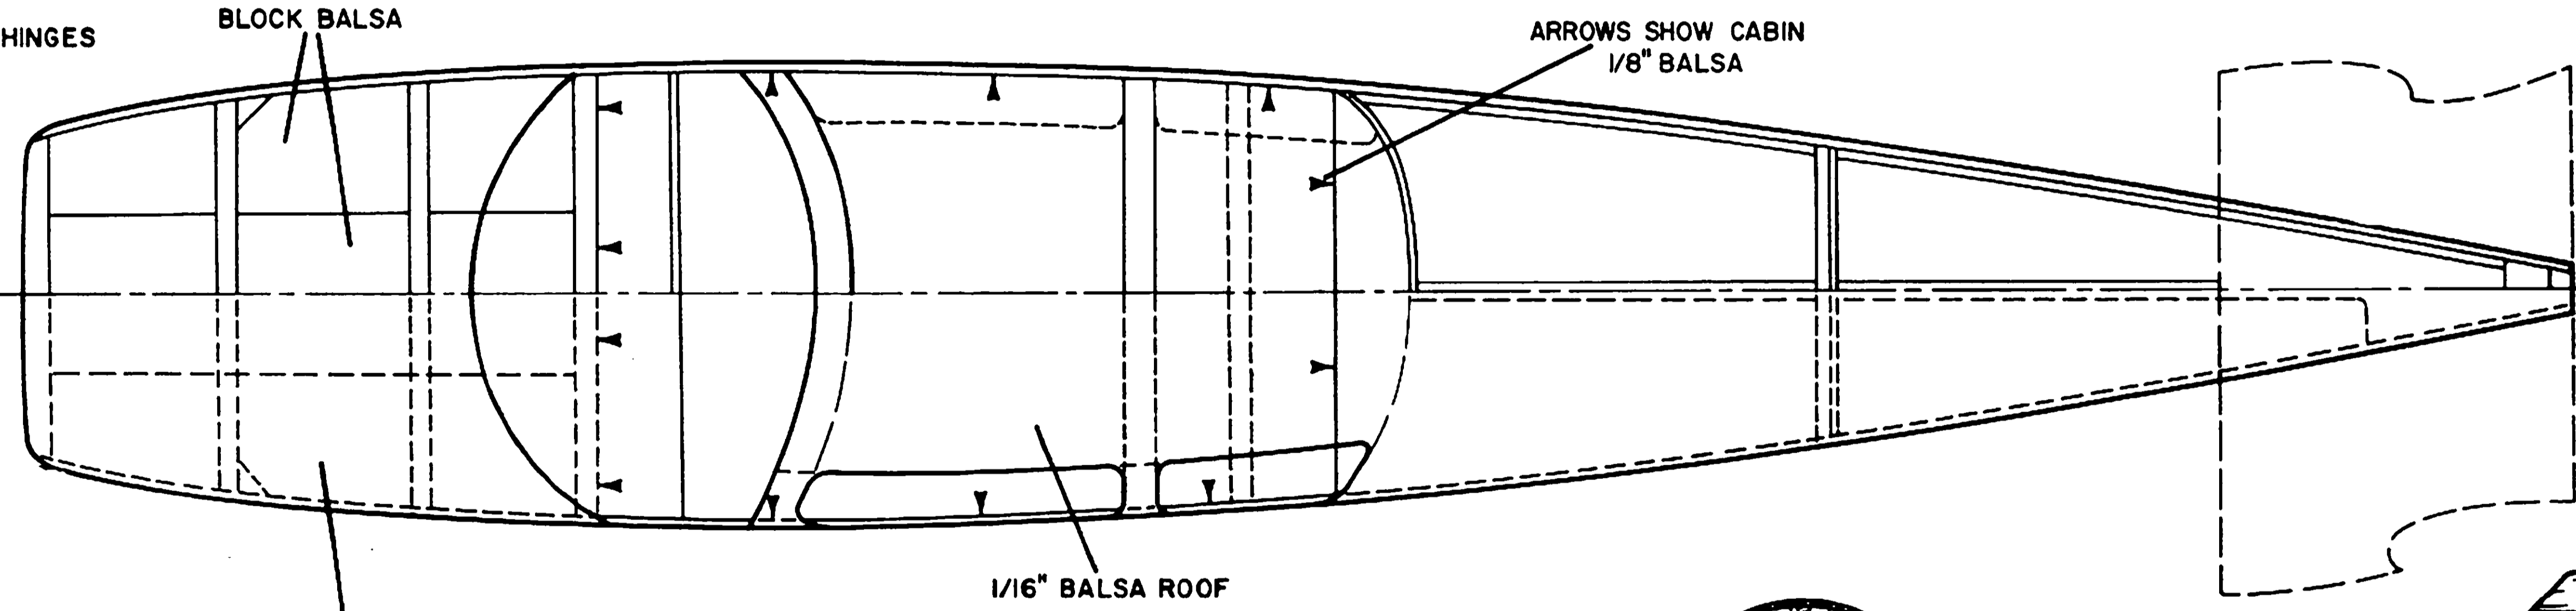

2-1/4" DIHEDRAL UNDER EACH TIP

JOINT LINE FOR 6" SHEET

SOFT BALSA BLOCK TIPS

BEAGLE PUP

DESIGNED & DRAWN BY JACK W. HEADLEY INKED BY GERARDO FLORES