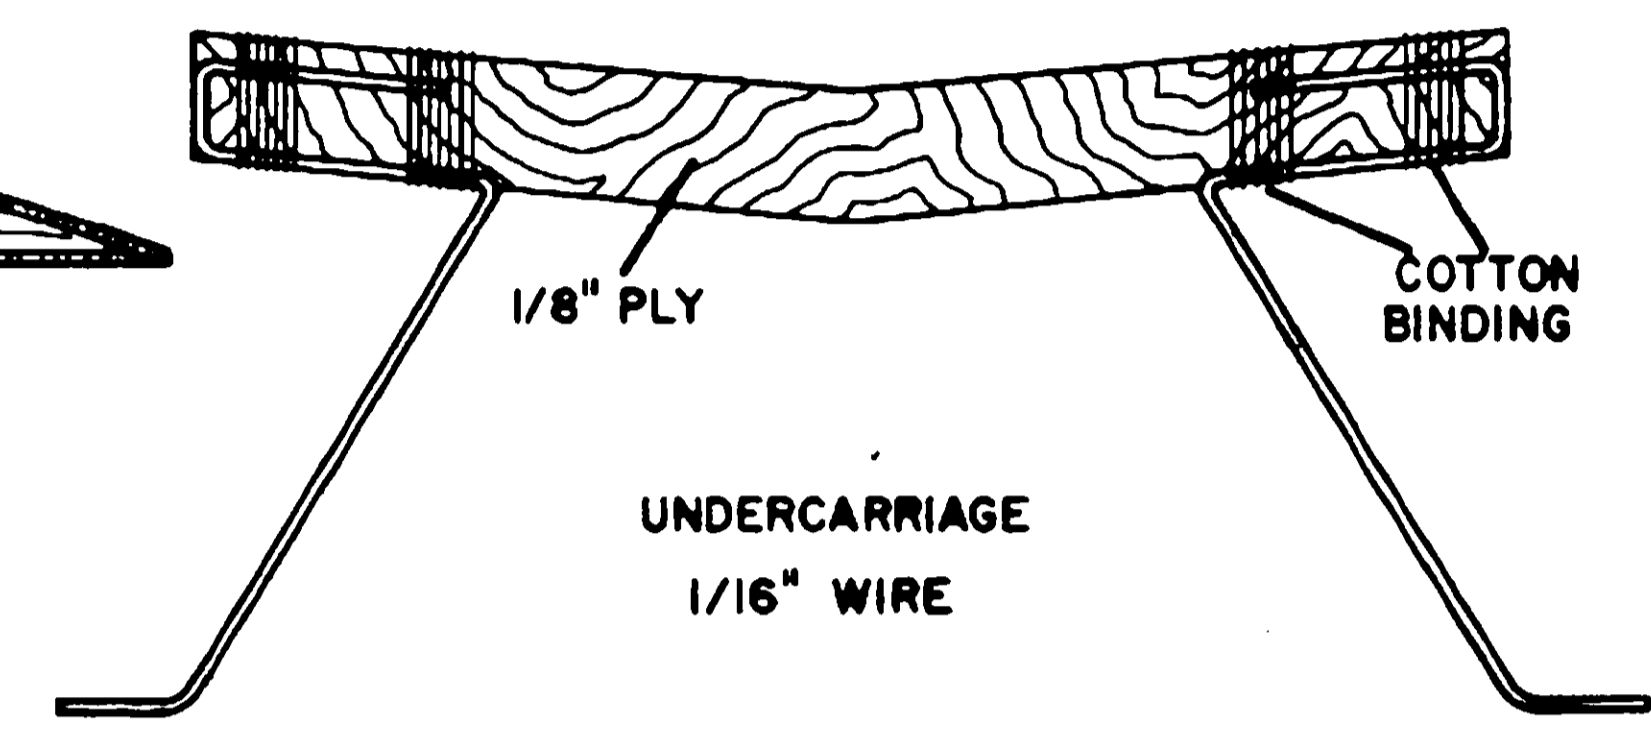

2-1/4" DIHEDRAL UNDER EACH TIP

JOINT LINE FOR 6" SHEET

SOFT BALSA BLOCK TIPS

BEAGLE PUP

DESIGNED & DRAWN BY JACK W. HEADLEY INKED BY GERARDO FLORES