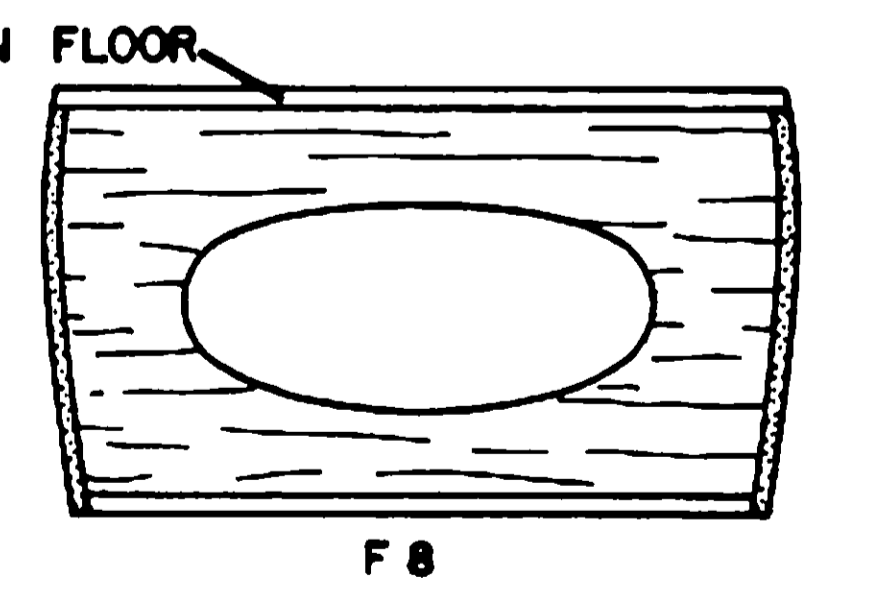

2-1/4" DIHEDRAL UNDER EACH TIP

JOINT LINE FOR 6" SHEET

SOFT BALSA BLOCK TIPS

BEAGLE PUP

DESIGNED & DRAWN BY JACK W. HEADLEY INKED BY GERARDO FLORES