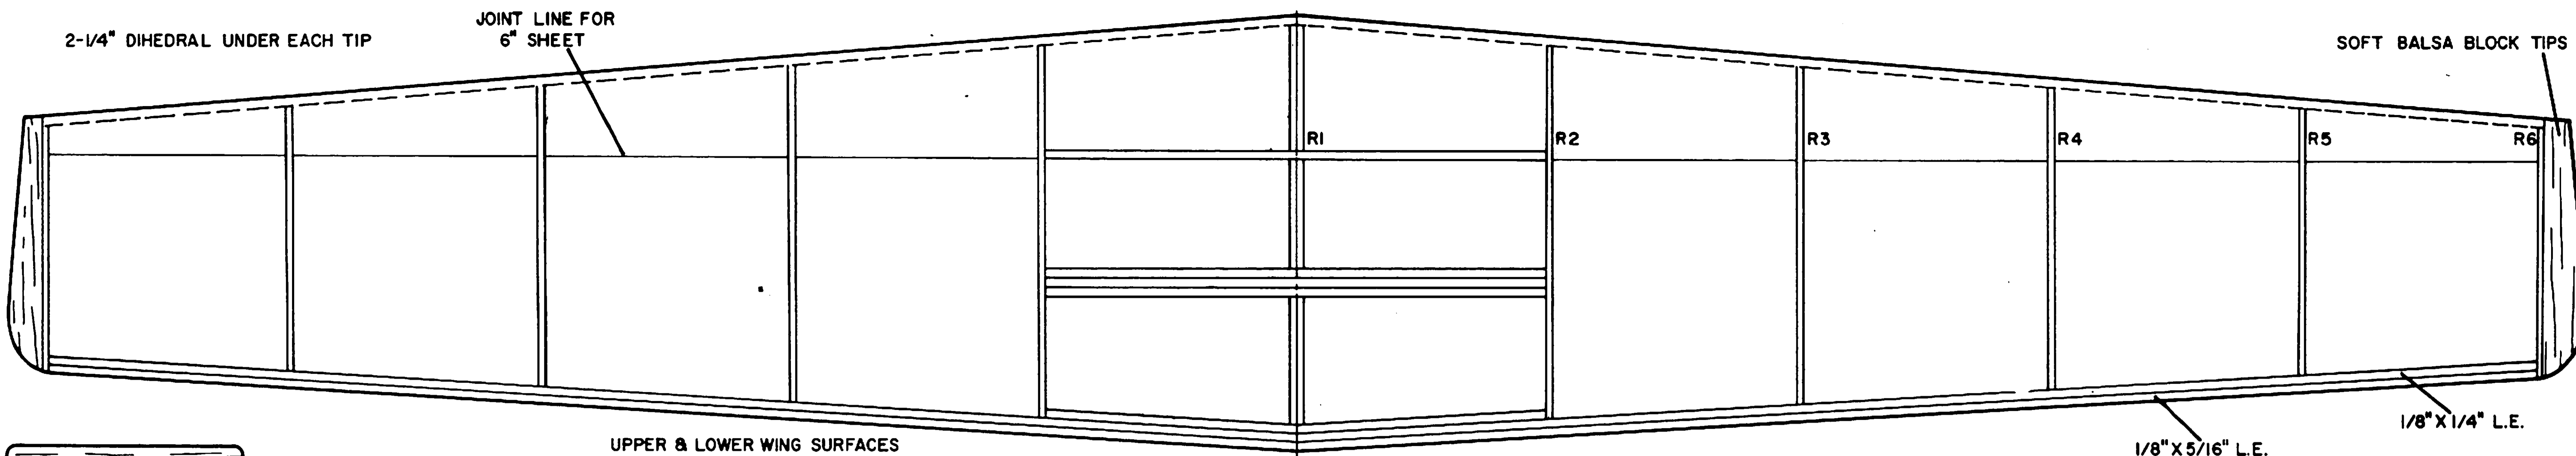

2-1/4" DIHEDRAL UNDER EACH TIP

JOINT LINE FOR 6" SHEET

SOFT BALSA BLOCK TIPS

BEAGLE PUP

DESIGNED & DRAWN BY JACK W. HEADLEY INKED BY GERARDO FLORES