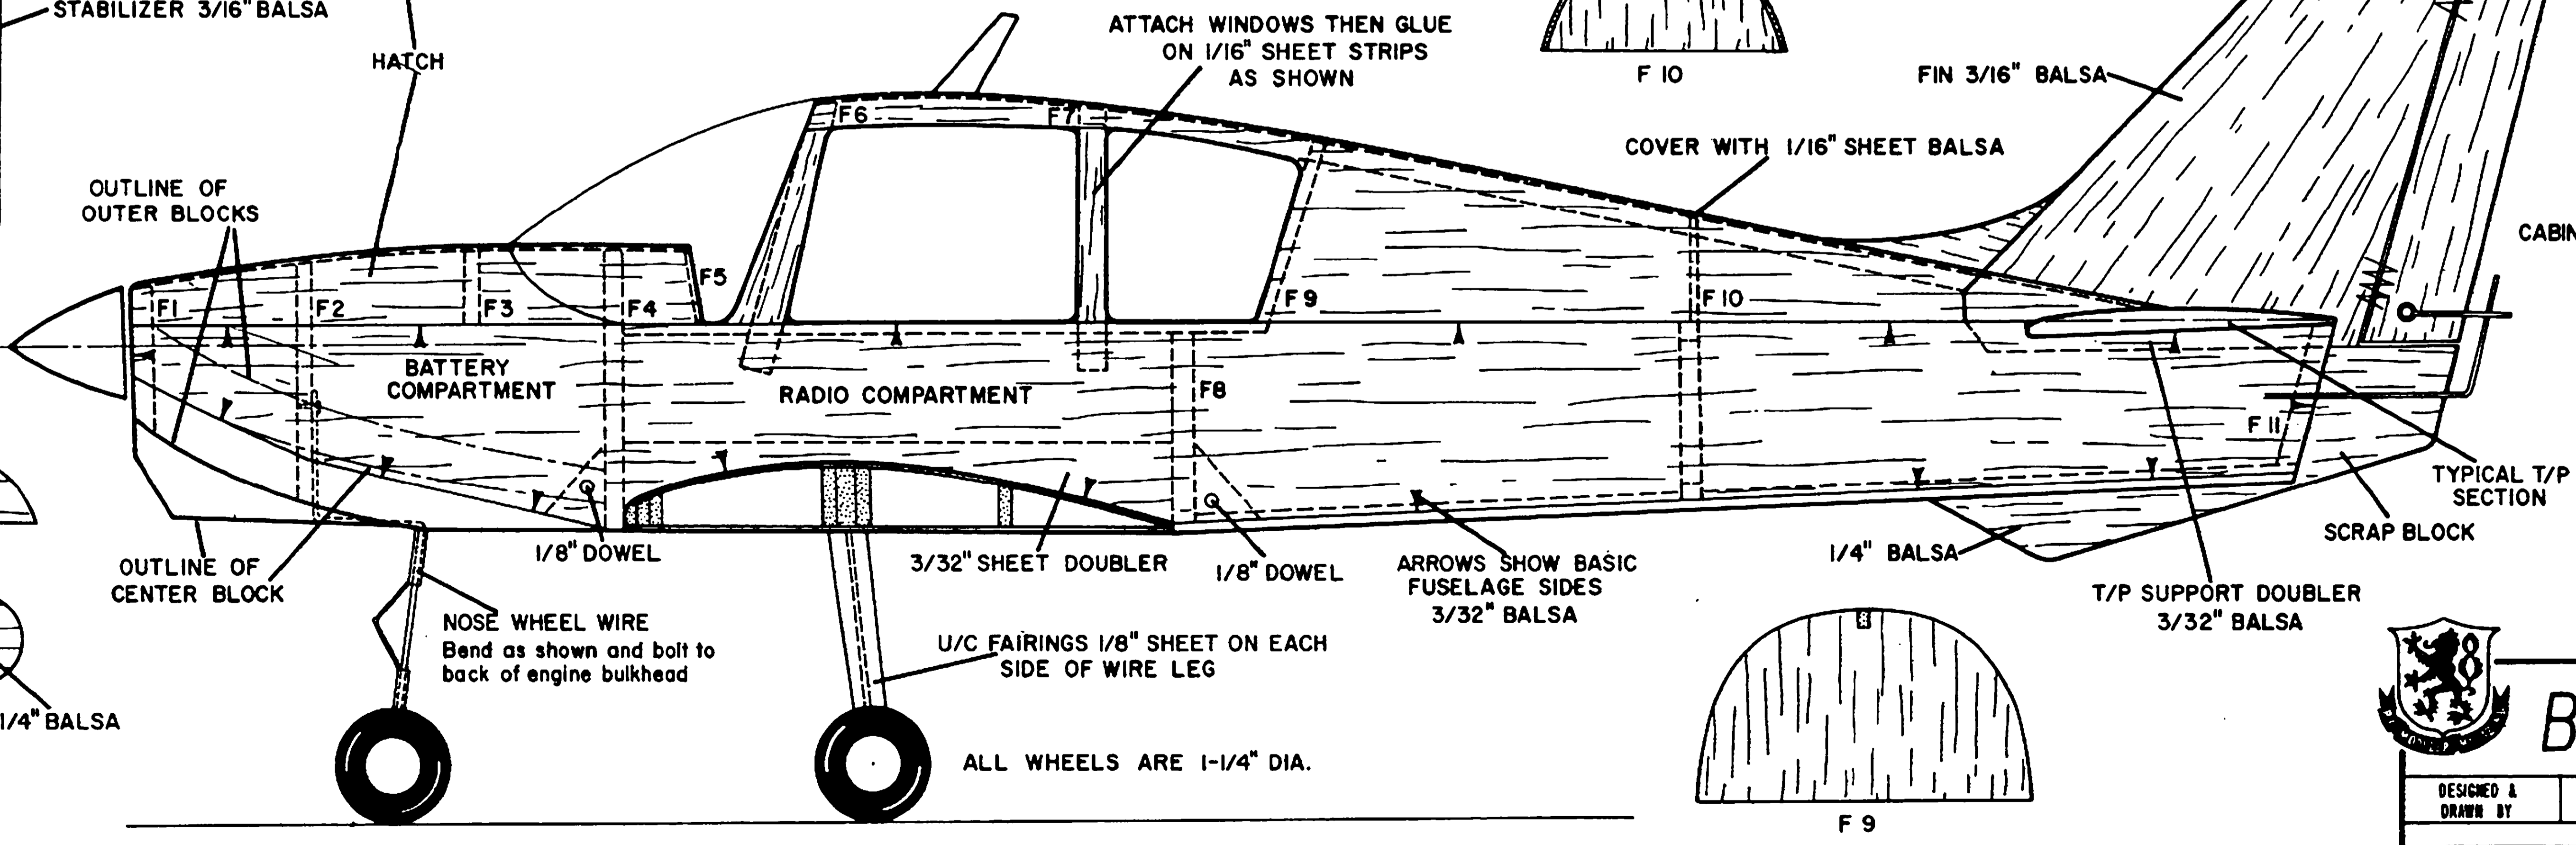

2-1/4" DIHEDRAL UNDER EACH TIP

JOINT LINE FOR 6" SHEET

SOFT BALSA BLOCK TIPS

BEAGLE PUP

DESIGNED & DRAWN BY JACK W. HEADLEY INKED BY GERARDO FLORES