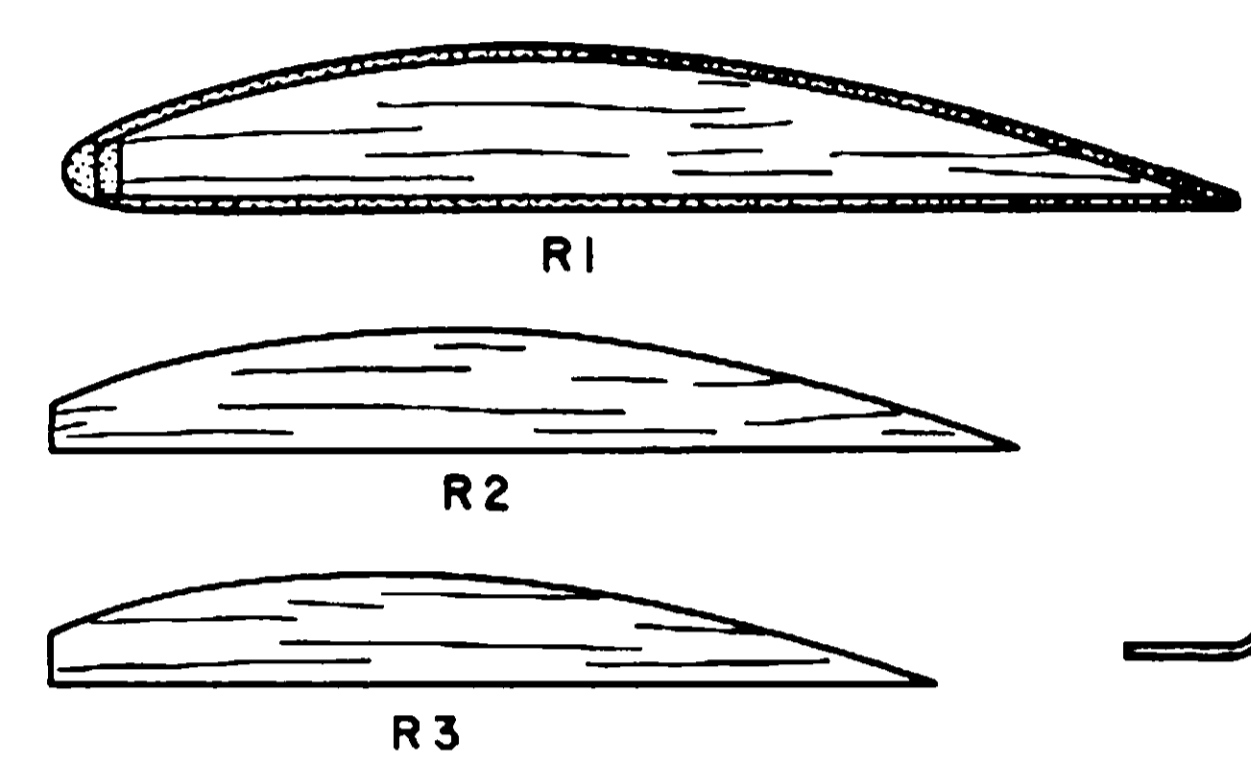

2-1/4" DIHEDRAL UNDER EACH TIP

JOINT LINE FOR 6" SHEET

SOFT BALSA BLOCK TIPS

BEAGLE PUP

DESIGNED & DRAWN BY JACK W. HEADLEY INKED BY GERARDO FLORES