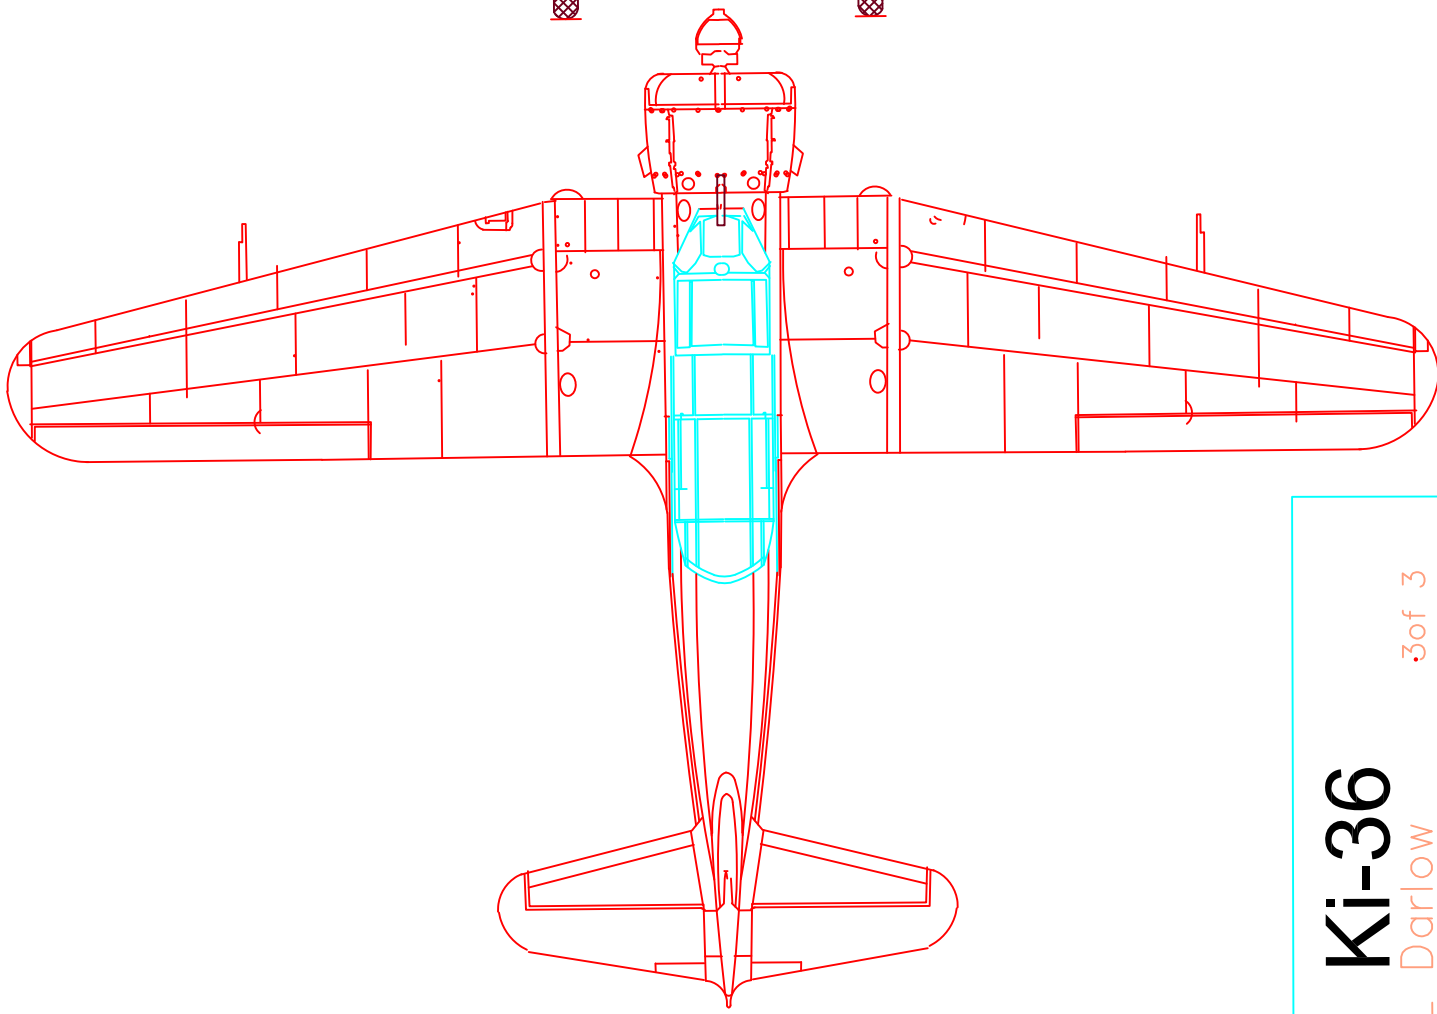

Balsa Block

Tachikawa Ki-36

Drawn by Robert L Darlow

Tachikawa Ki-36

Drawn by Robert L Darlow

Tachikawa Ki-36

Drawn by Robert L Darlow

第7重協中隊
Ki-36 1942

平都宮陸軍飛行学校
Ki-55 1940~1945