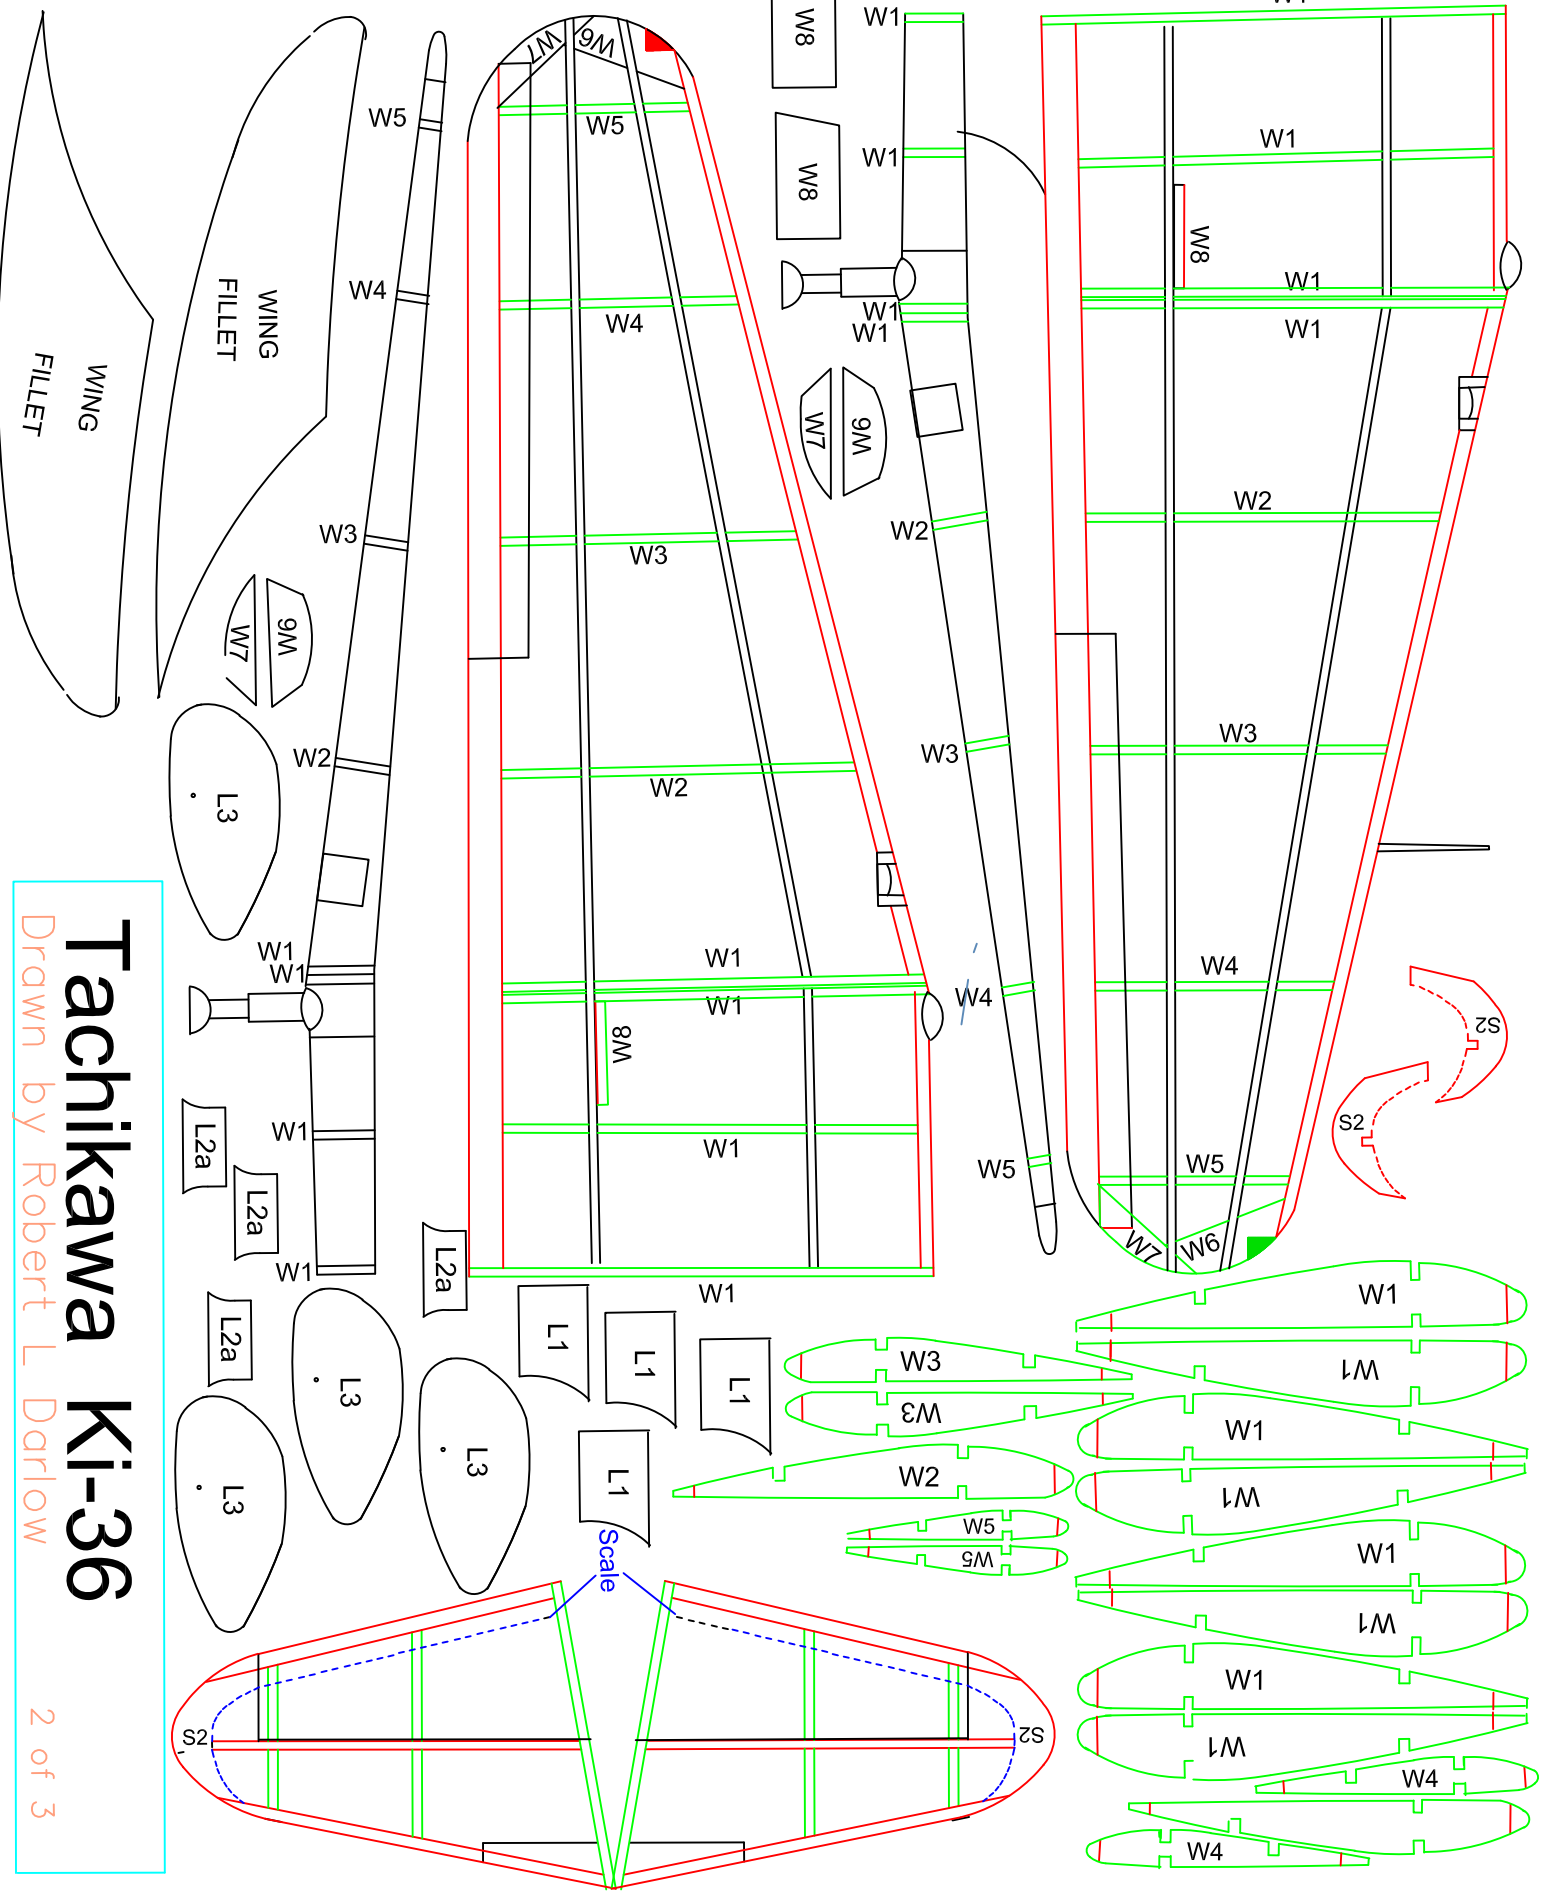

Balsa Block

Tachikawa Ki-36

Drawn by Robert L Darlow

Tachikawa Ki-36

Drawn by Robert L Darlow

Tachikawa Ki-36

Drawn by Robert L Darlow

第7重協中隊
Ki-36 1942

平都宮陸軍飛行学校
Ki-55 1940~1945