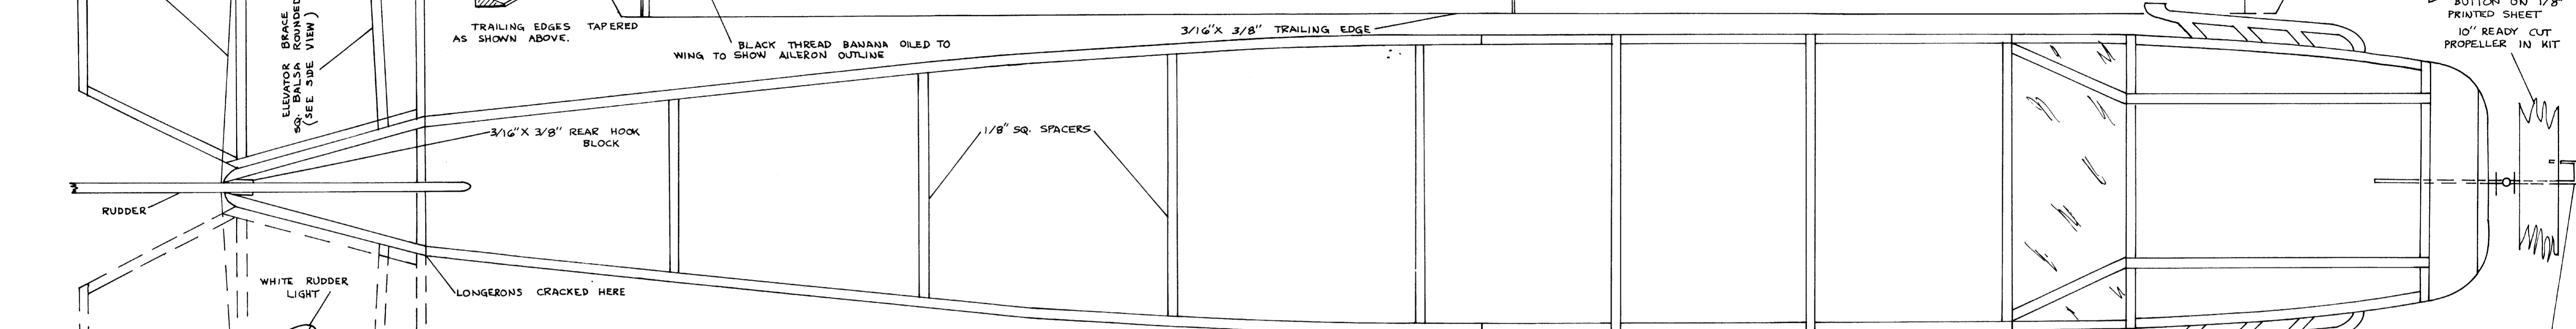

THIS FULL SIZE PLAN IS DISTRIBUTED BY
AIRCRAFT PLAN CO.
 P.O. BOX 143, FRANKLIN SQ., N.Y.
A Skystone Reproduction

CURTISS ROBIN

WINGSPAN - 48" OVERALL LENGTH - 32"

ONE OF THE MOST SUCCESSFUL FLYING SCALE MODELS EVER DESIGNED

Traced from an ozalid of an original 9-25-64 by Bill Thompson

1/2/35 - Sp. Station 1/35