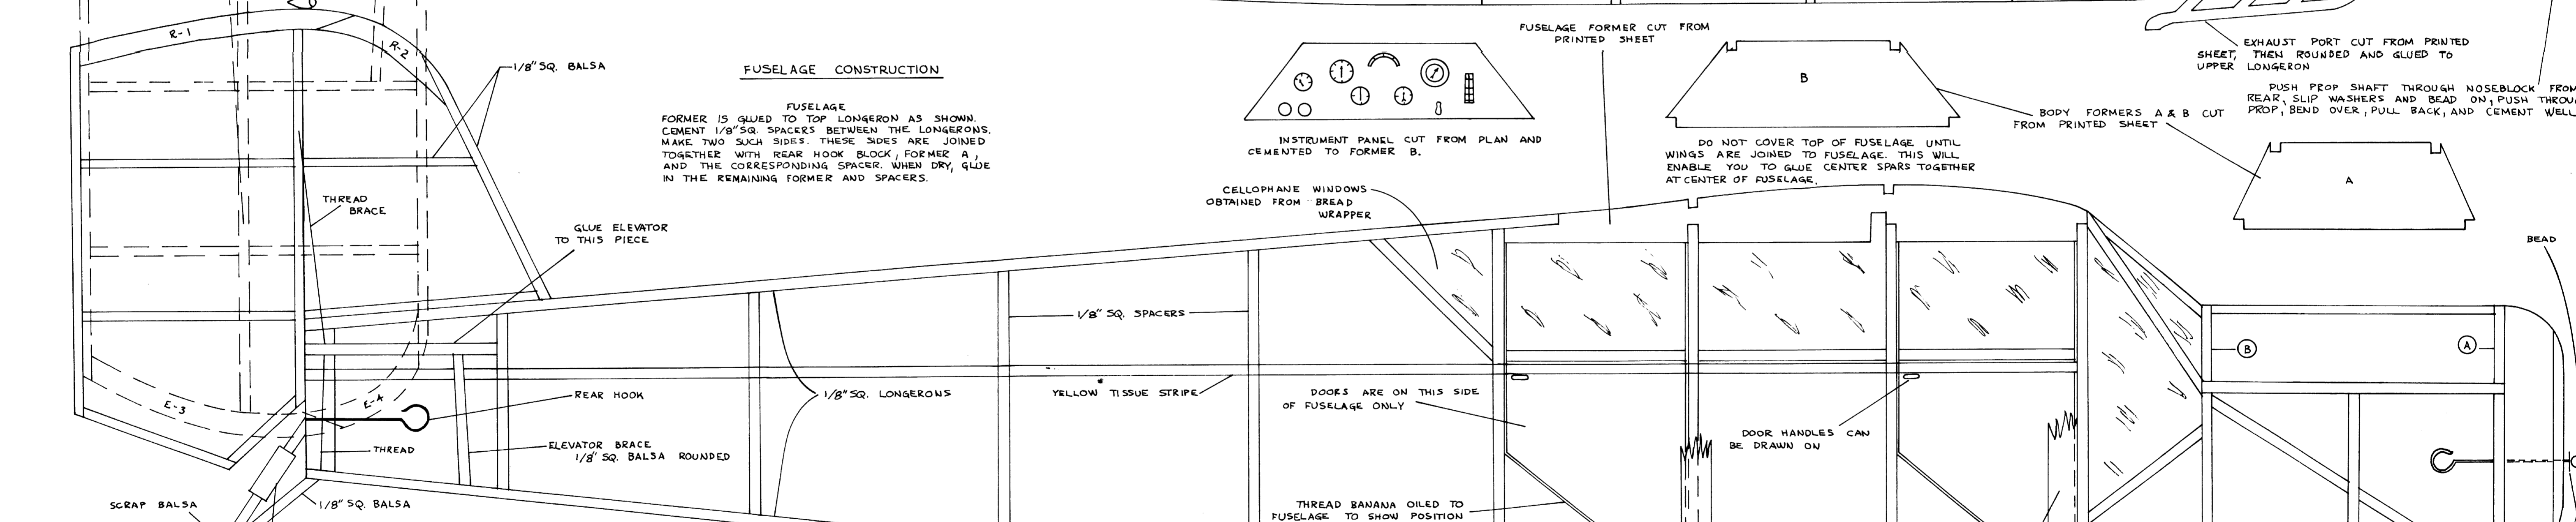

THIS FULL SIZE PLAN IS DISTRIBUTED BY
AIRCRAFT PLAN CO.
 P.O. BOX 143, FRANKLIN SQ., N.Y.
A Skystone Reproduction

CURTISS ROBIN

WINGSPAN - 48" OVERALL LENGTH - 32"

ONE OF THE MOST SUCCESSFUL FLYING SCALE MODELS EVER DESIGNED

Traced from an ozalid of an original 9-25-64 by Bill Thompson

1/2/35 - Sp. Station 1/35