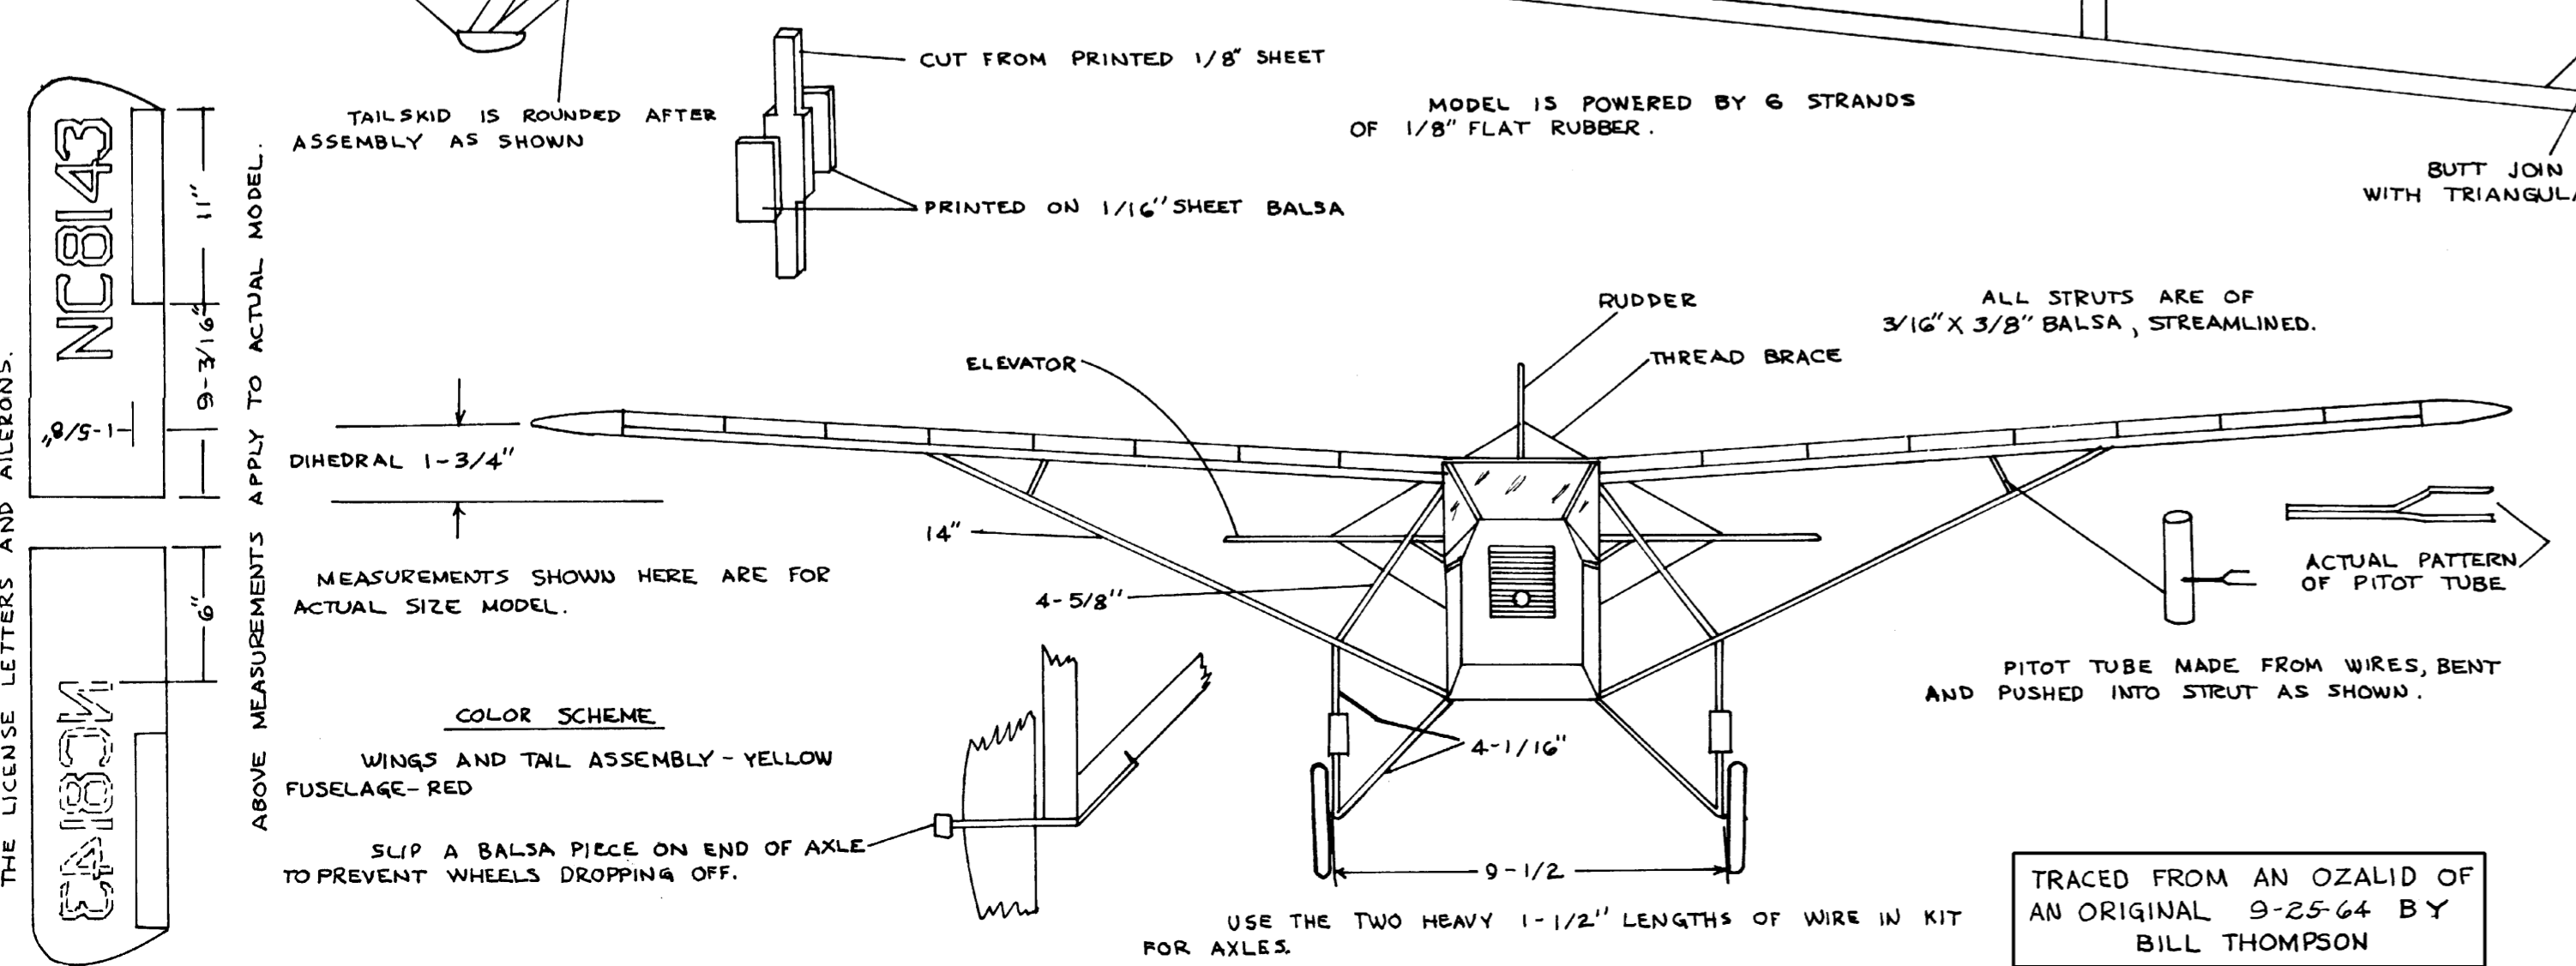

THIS FULL SIZE PLAN IS DISTRIBUTED BY
AIRCRAFT PLAN CO.
 P.O. BOX 143, FRANKLIN SQ., N.Y.
A Skystone Reproduction

CURTISS ROBIN

WINGSPAN - 48" OVERALL LENGTH - 32"

ONE OF THE MOST SUCCESSFUL FLYING SCALE MODELS EVER DESIGNED

Traced from an ozalid of an original 9-25-64 by Bill Thompson

1/2/35 - Sp. Station 1/35