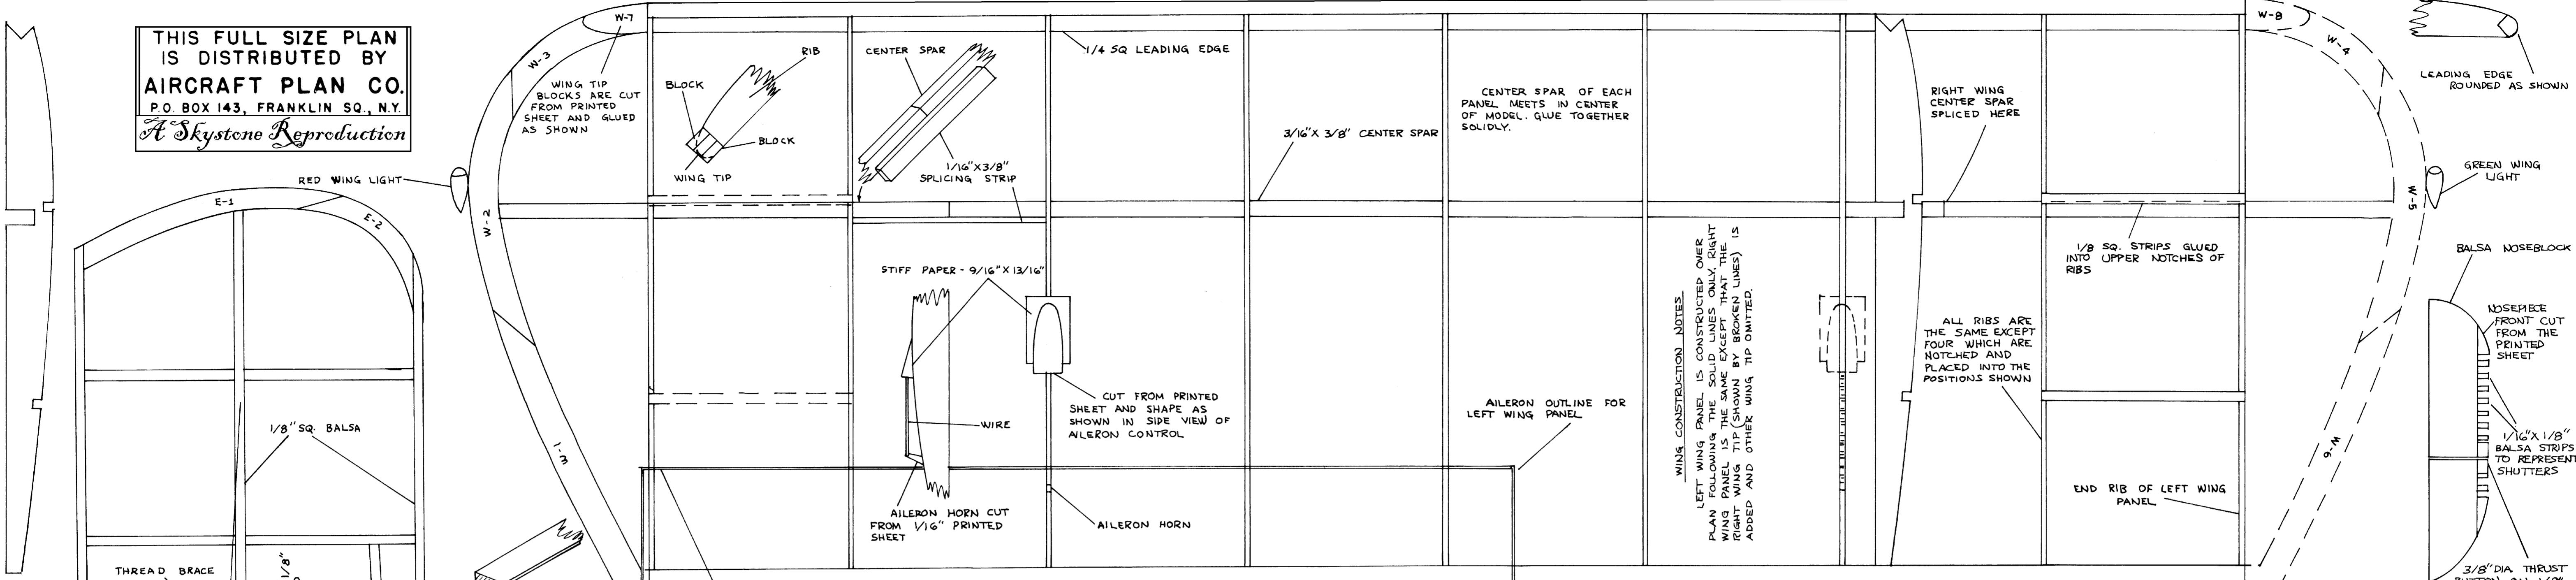

THIS FULL SIZE PLAN IS DISTRIBUTED BY
AIRCRAFT PLAN CO.
 P.O. BOX 143, FRANKLIN SQ., N.Y.
A Skystone Reproduction

CURTISS ROBIN

WINGSPAN - 48" OVERALL LENGTH - 32"

ONE OF THE MOST SUCCESSFUL FLYING SCALE MODELS EVER DESIGNED

Traced from an ozalid of an original 9-25-64 by Bill Thompson

1/2/35 - Sp. Station 1/35