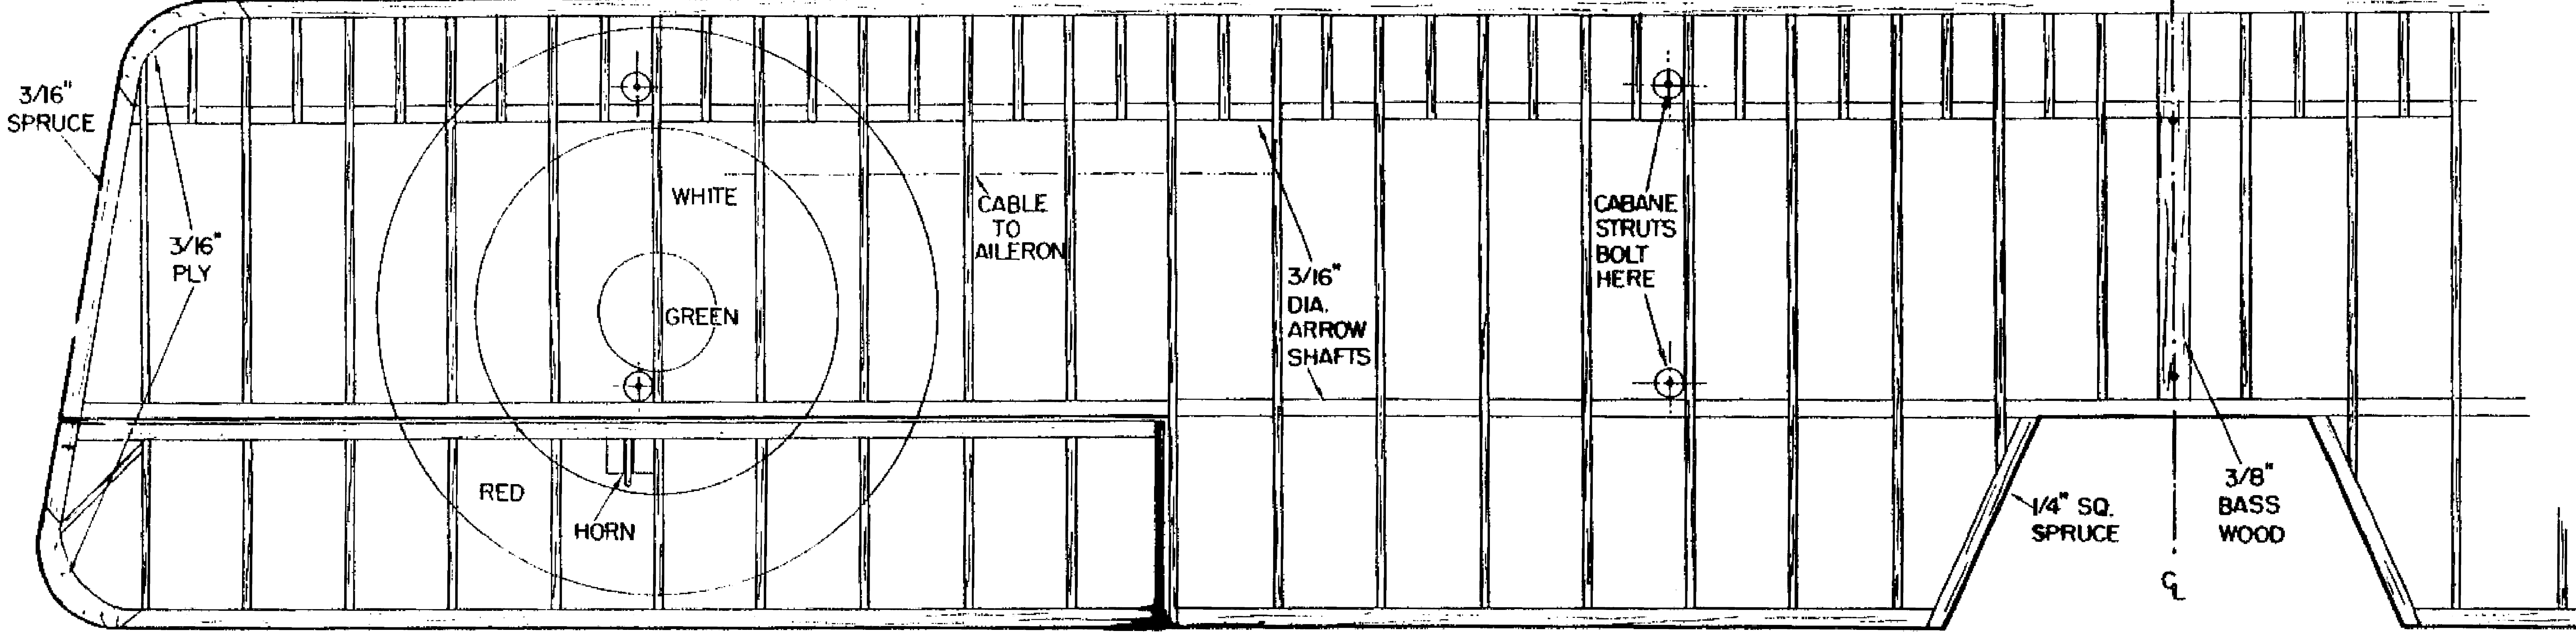

FLYING MODELS

HANRIOT HD1 (MACCHI BUILT)

WORLD WAR I STAND-OFF R/C DESIGNED BY TONY ECK
2" = 1" SCALE

ORIGINAL POWERED BY ROSS TWIN