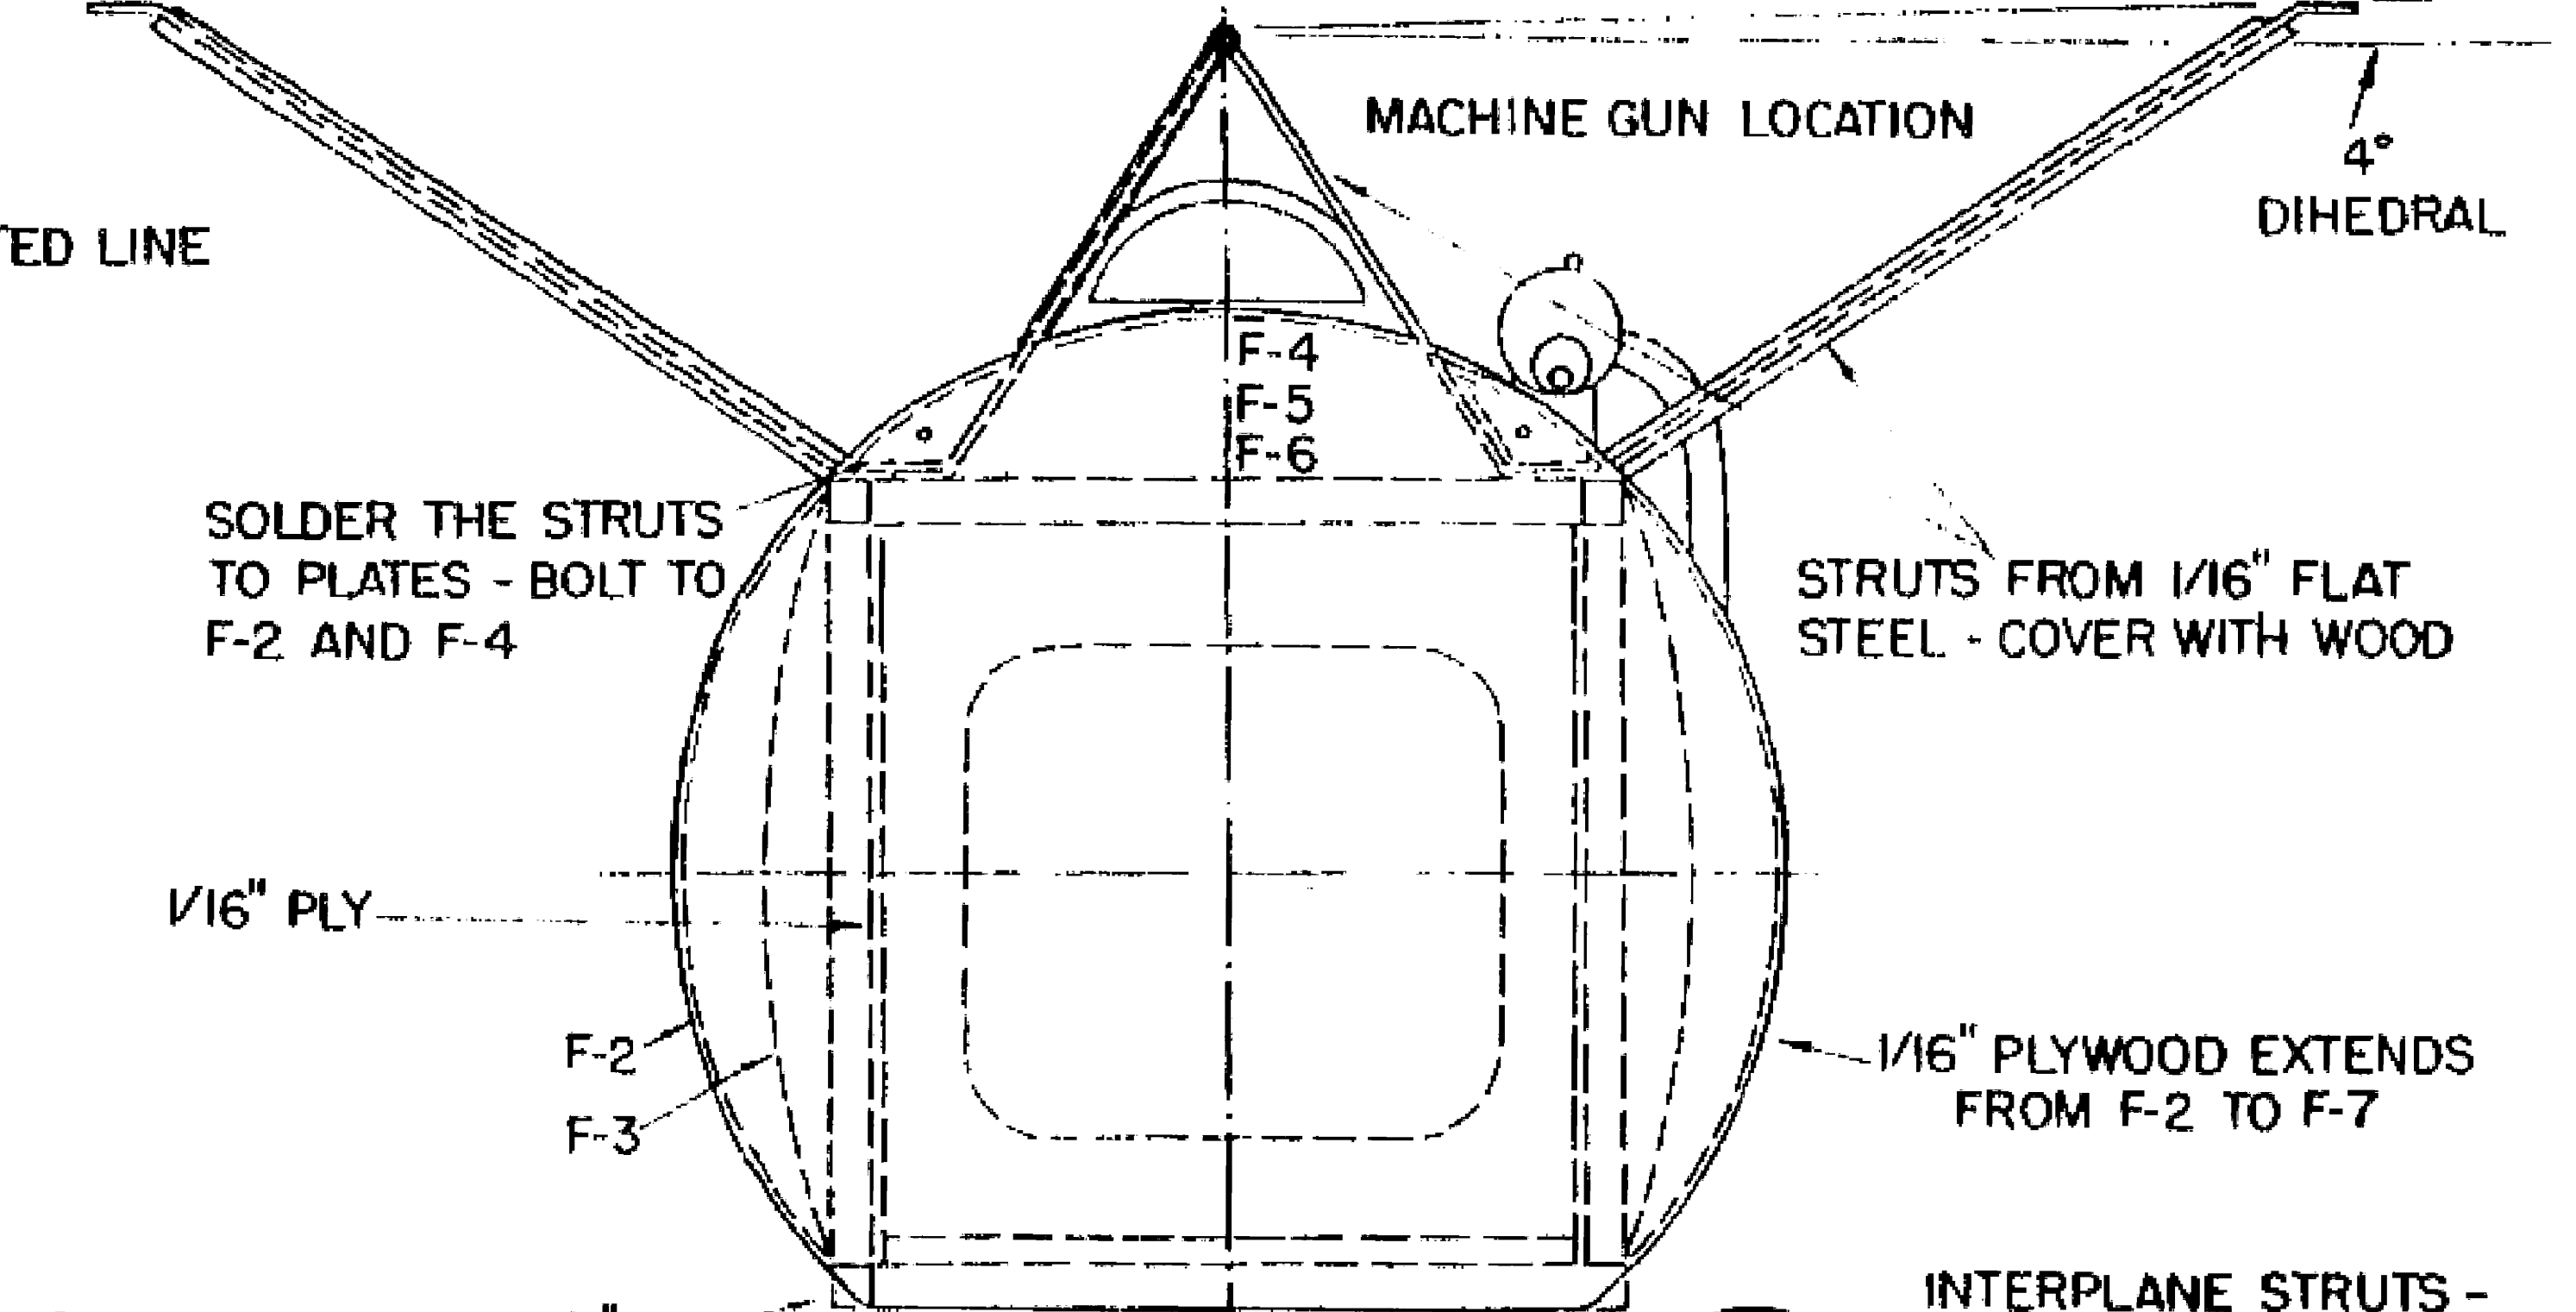

FLYING MODELS

HANRIOT HD1 (MACCHI BUILT)

WORLD WAR I STAND-OFF R/C DESIGNED BY TONY ECK
2" = 1" SCALE

ORIGINAL POWERED BY ROSS TWIN