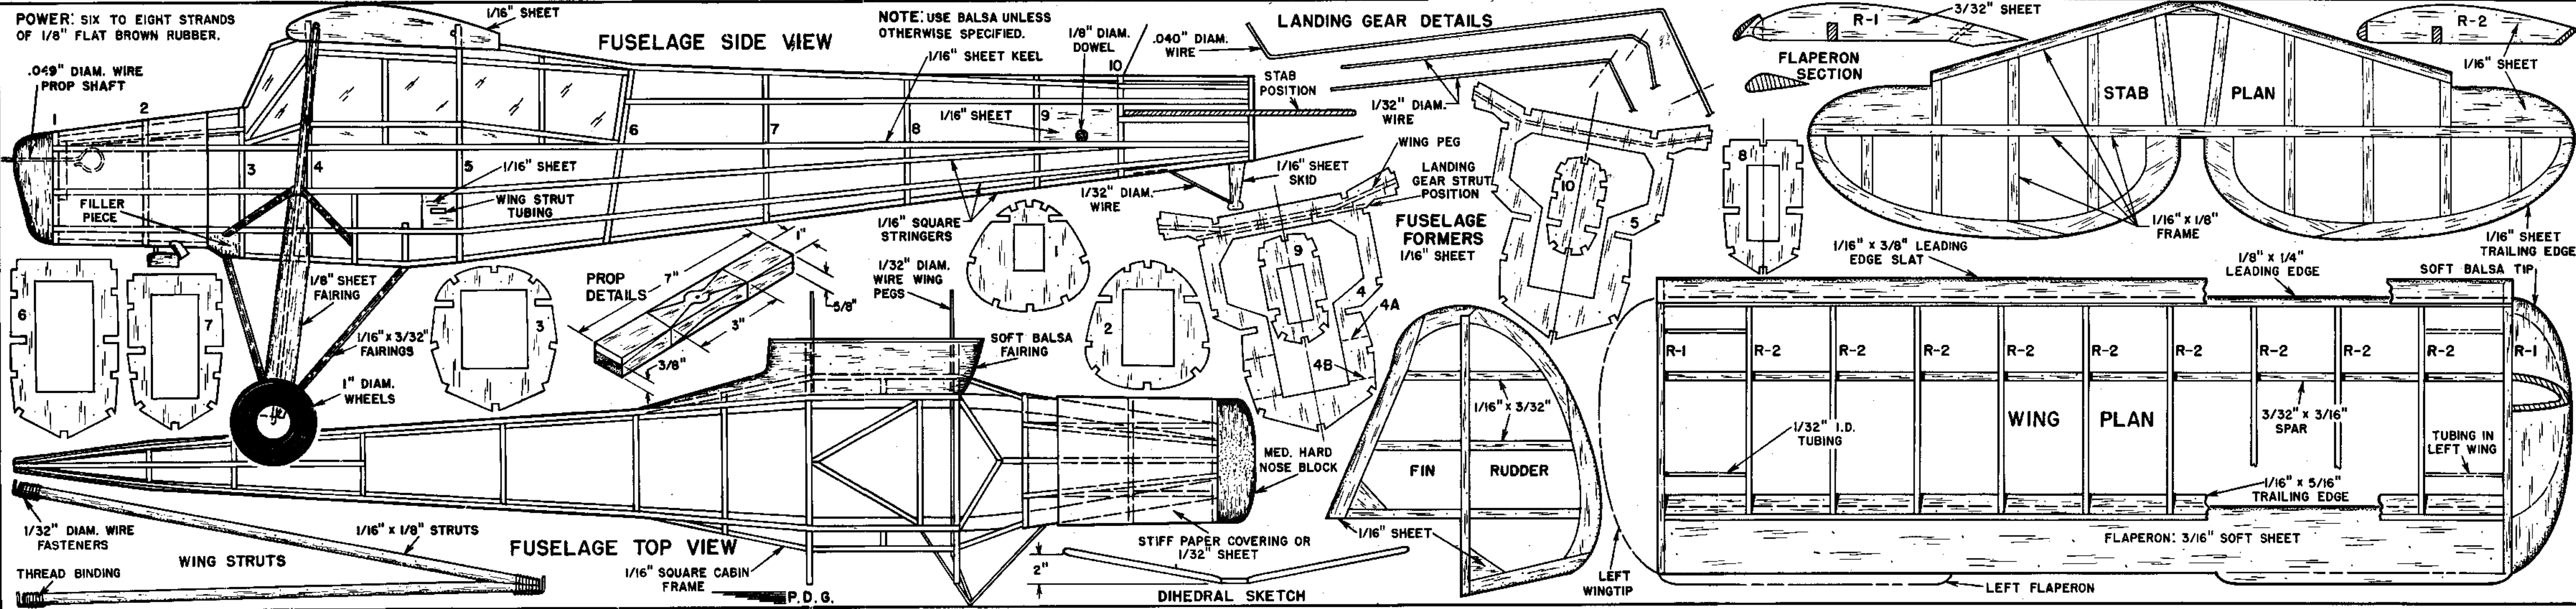

30.8" WS

POWER: SIX TO EIGHT STRANDS OF 1/8" FLAT BROWN RUBBER.

NOTE: USE Balsa UNLESS OTHERWISE SPECIFIED.

FLYING MODELS for June 1959

P. D. G.