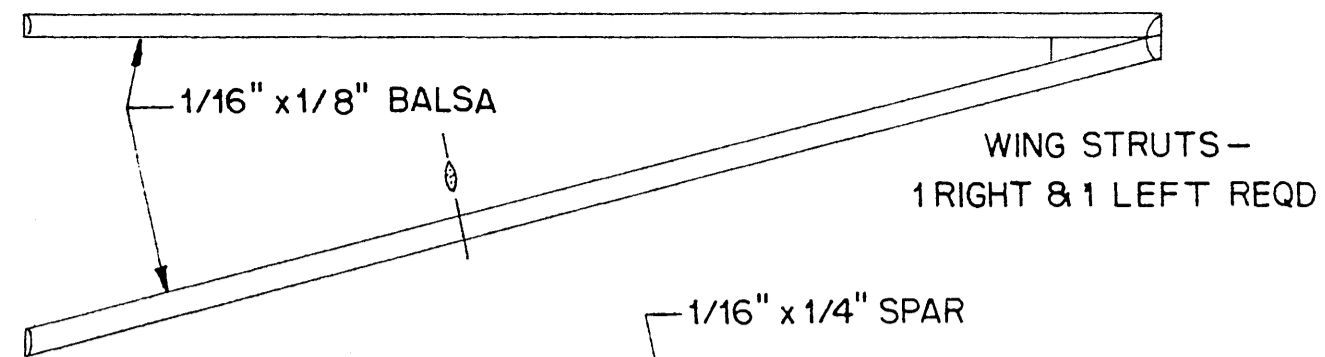

ALL WING RIBS ARE 1/32" SHEET

DANISH - KZ-3  
DICK STRUHL  
FLYING MODELS MAY '47