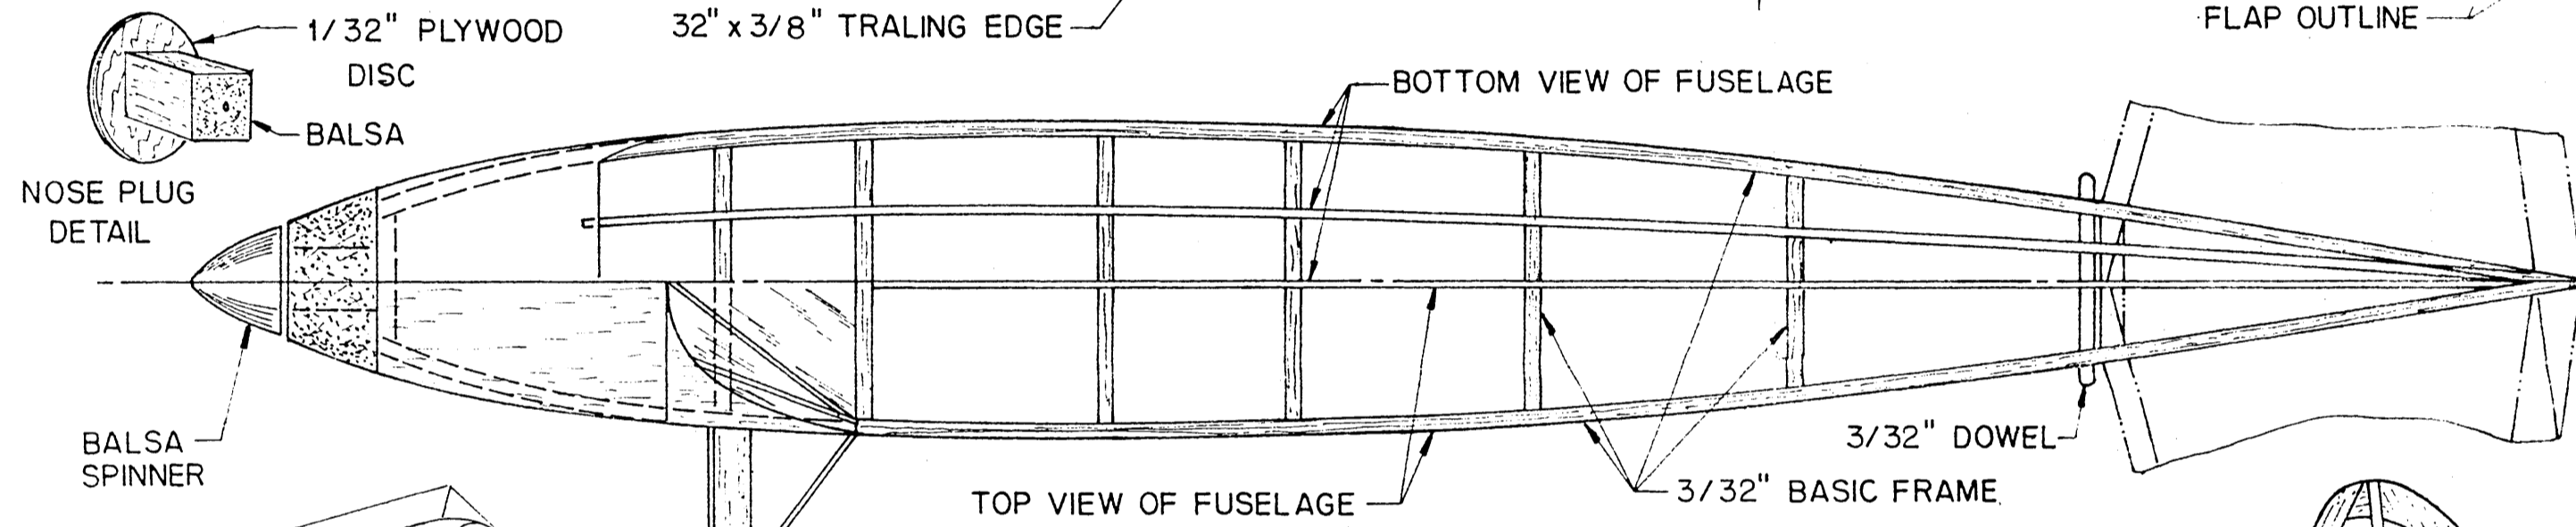

ALL WING RIBS ARE 1/32" SHEET

DANISH - KZ-3  
DICK STRUHL  
FLYING MODELS MAY '47