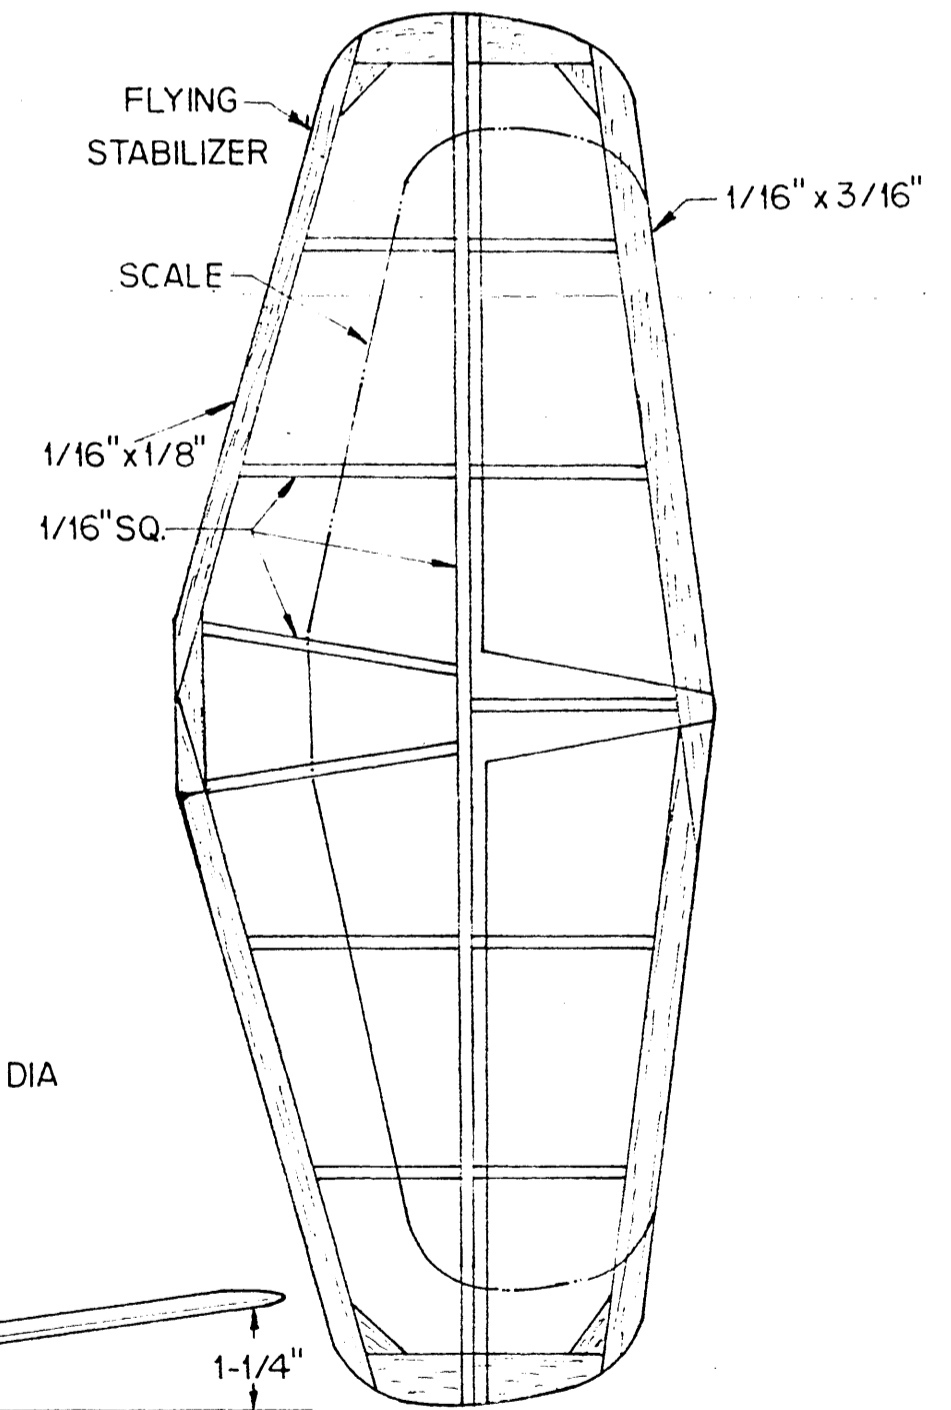

ALL WING RIBS ARE 1/32" SHEET

DANISH - KZ-3  
DICK STRUHL  
FLYING MODELS MAY '47