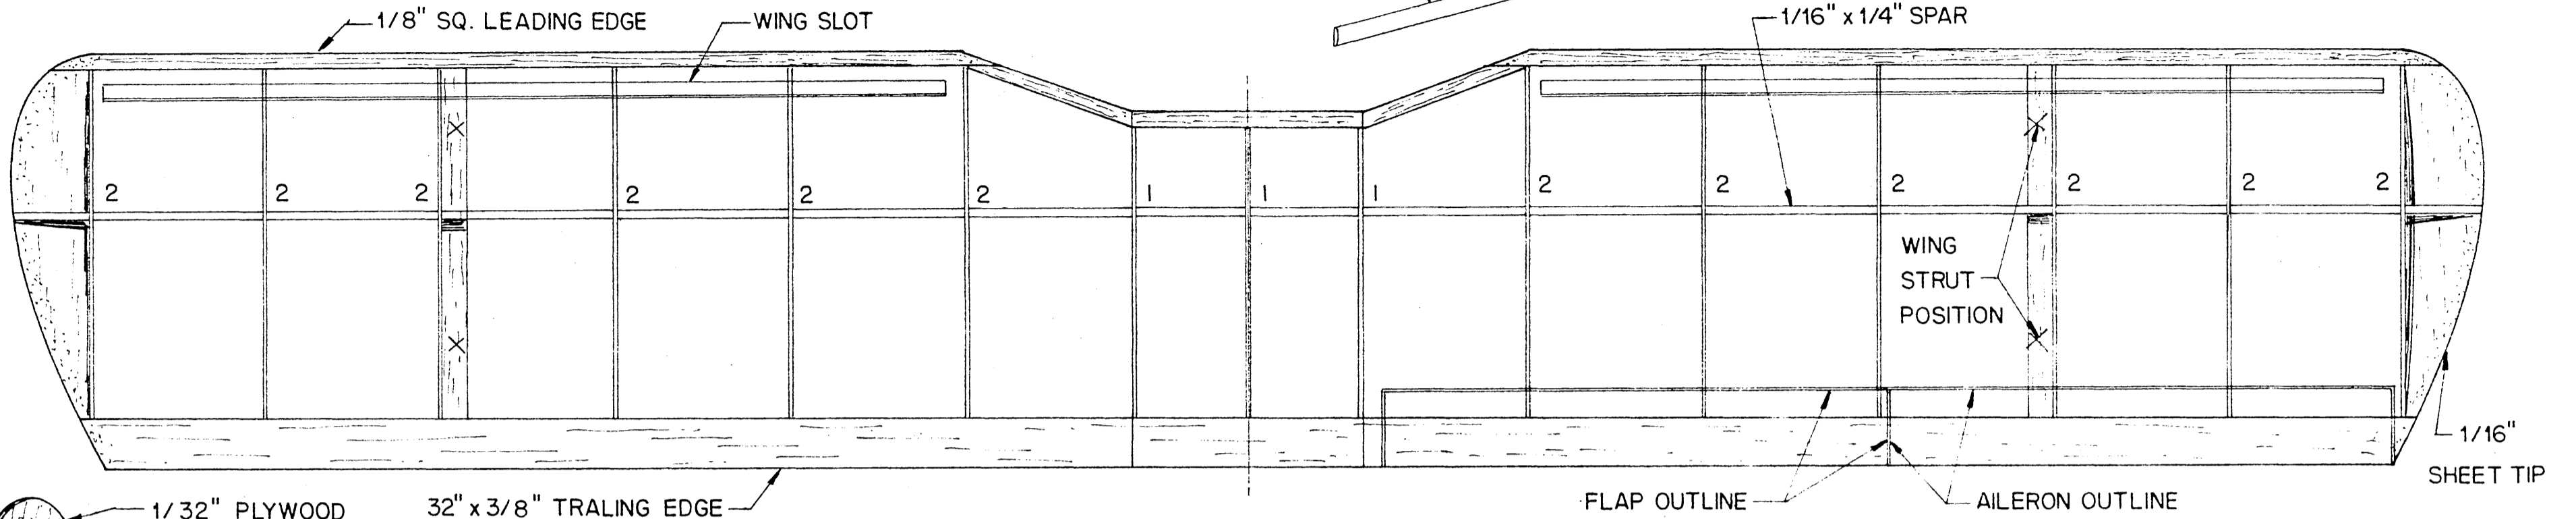

ALL WING RIBS ARE 1/32" SHEET

DANISH - KZ-3  
DICK STRUHL  
FLYING MODELS MAY '47