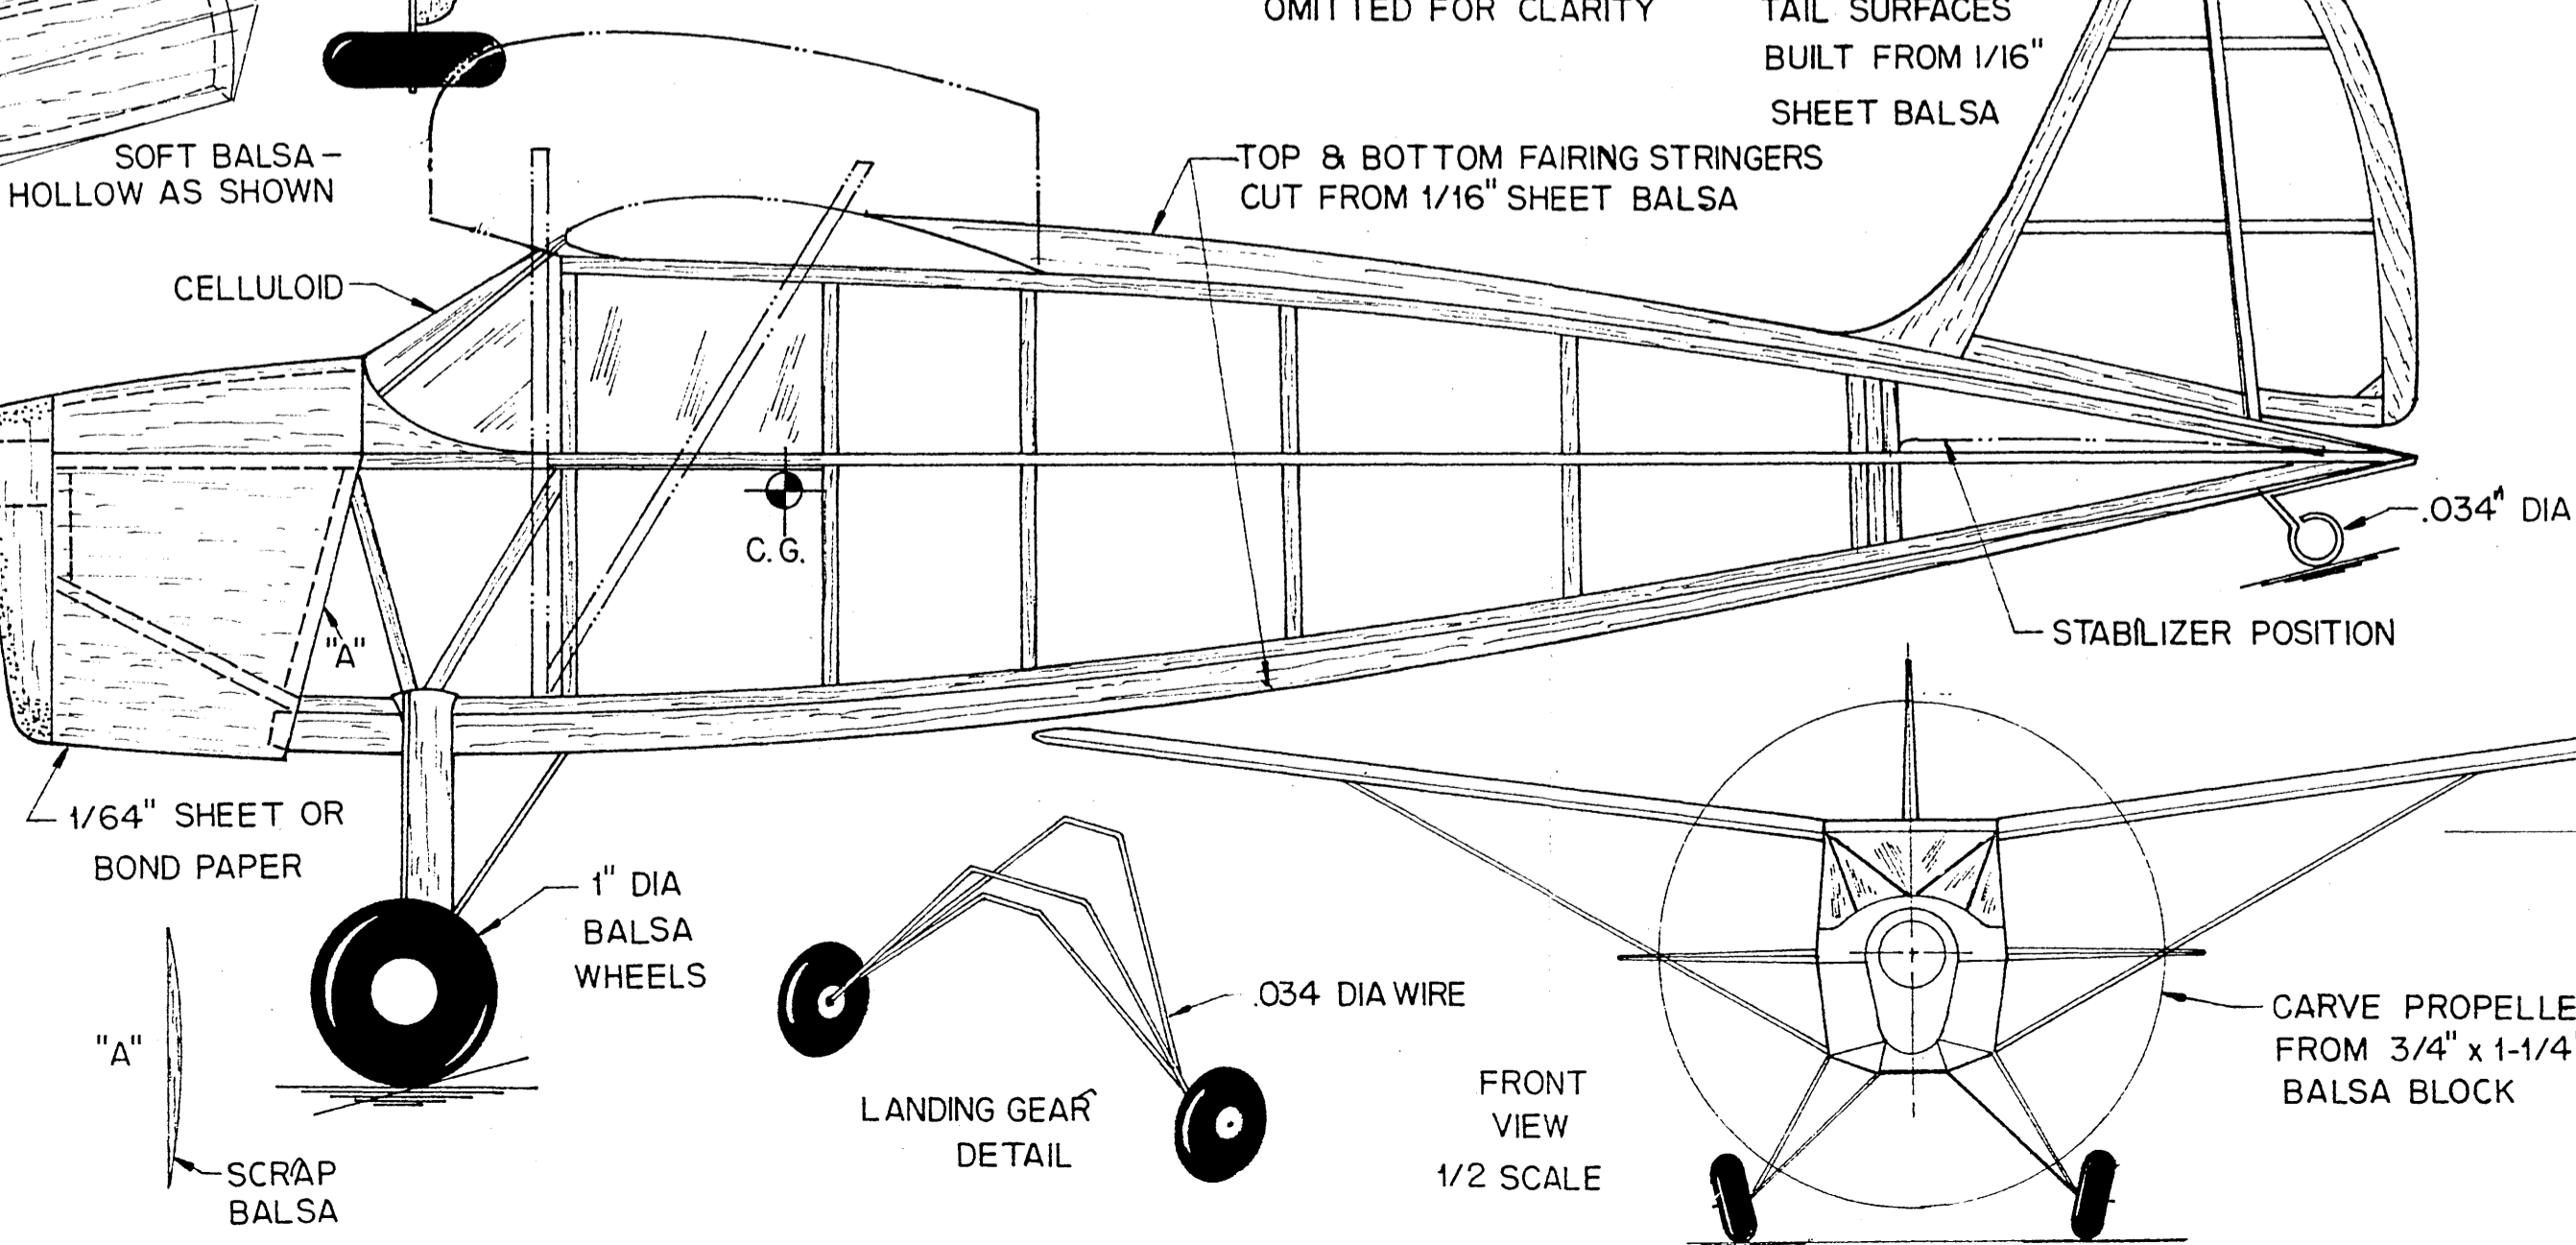

ALL WING RIBS ARE 1/32" SHEET

DANISH - KZ-3  
DICK STRUHL  
FLYING MODELS MAY '47