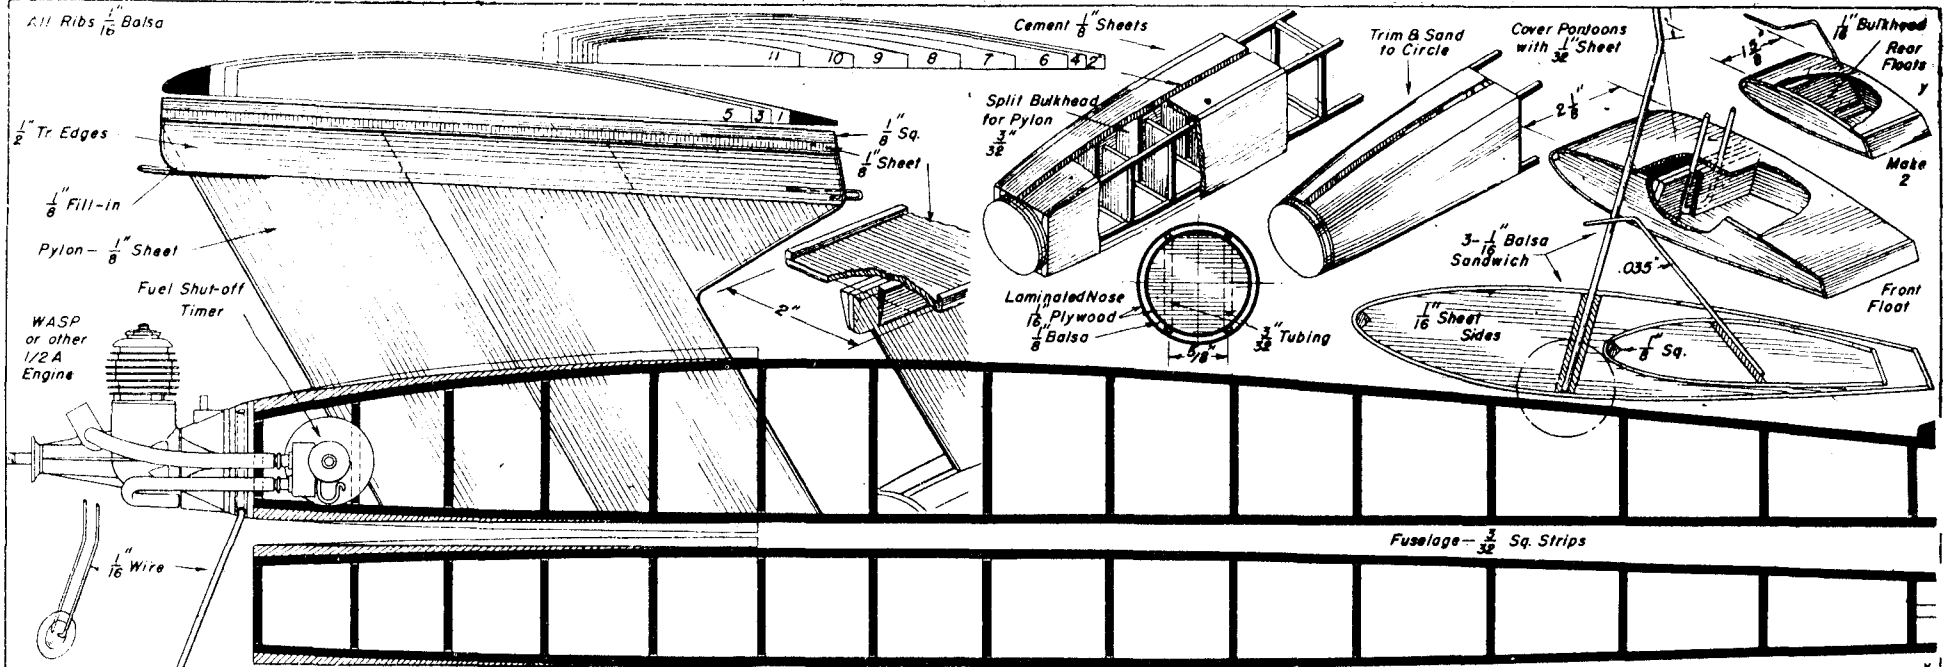

"AQUA SPRITE"

For .049 engines - hydro, converts to land, by Frank Ehling. Plans are 1/2 scale. (October '51 F.M.)

HALF SIZE WING PLAN