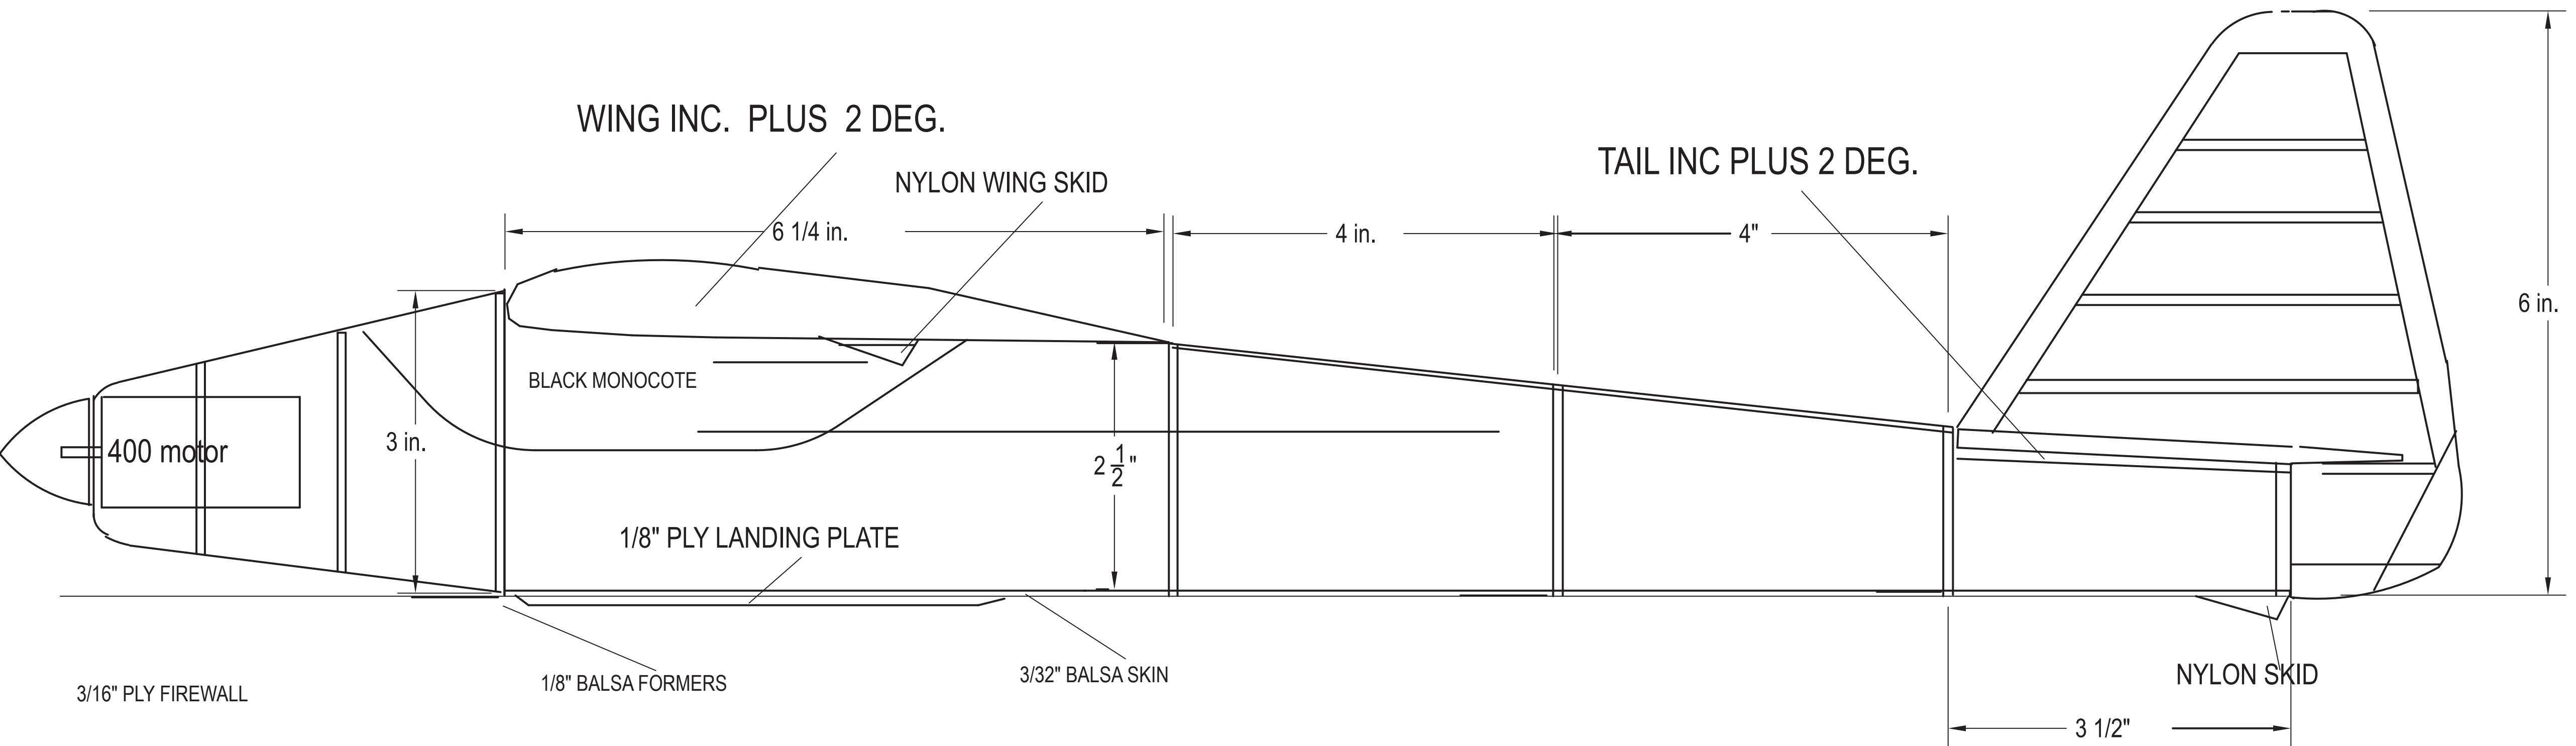

EZ-ED Speed 400
J, Jusko Nov. 2000

Wing span 36 in. Weight 20 - 25 oz.

MAKE COWL FROM Balsa
ATTACH WITH MONOCOTE STRIPS

EZ-ED Speed 400
J. Jusko Nov. 2000

Wing Span 36 in. Weight 20-25 oz.