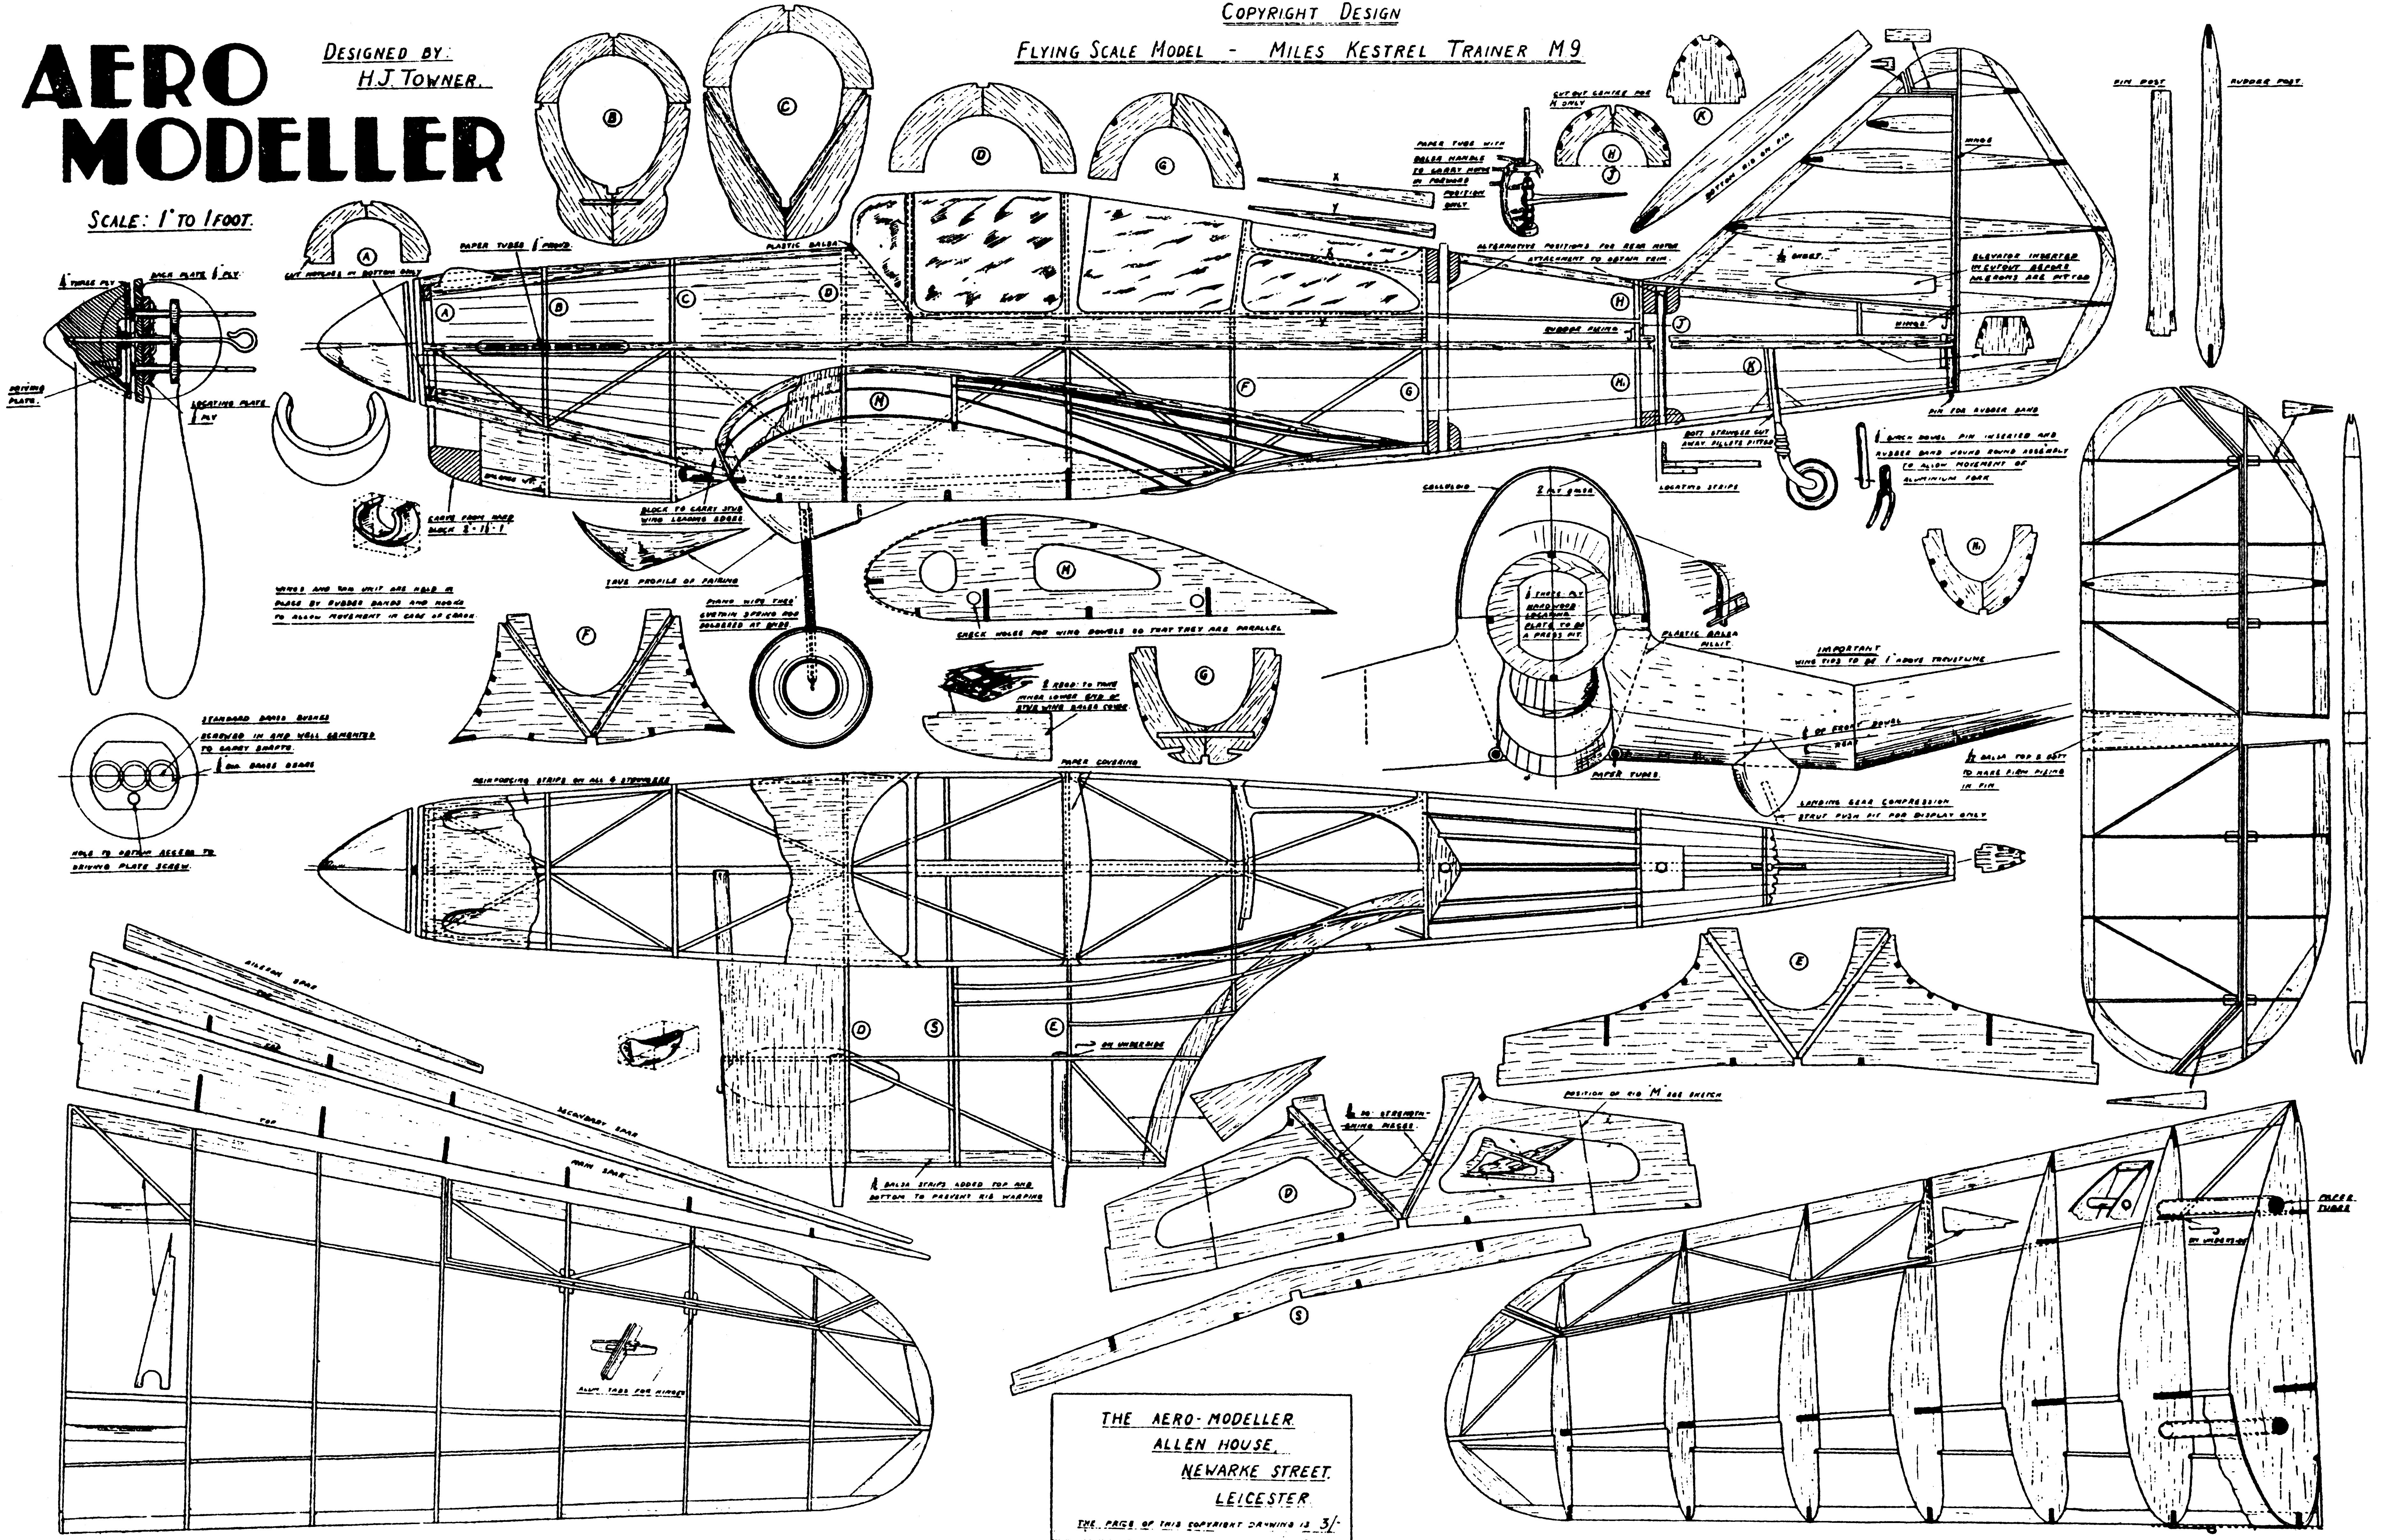

AERO MODELLER

DESIGNED BY:
H.J. TOWNER.

COPYRIGHT DESIGN

FLYING SCALE MODEL - MILES KESTREL TRAINER M9

SCALE: 1" TO 1 FOOT.

THE AERO-MODELLER
ALLEN HOUSE,
NEWARKE STREET,
LEICESTER.
THE PRICE OF THIS COPYRIGHT DRAWING IS 3/-

ABOVE IS A REPRODUCTION OF THE FULL SIZE SCALE PLANS, 40 in. x 27 in., WHICH ARE OBTAINABLE FROM OUR LEICESTER OFFICES, PRICE 3/- POST FREE