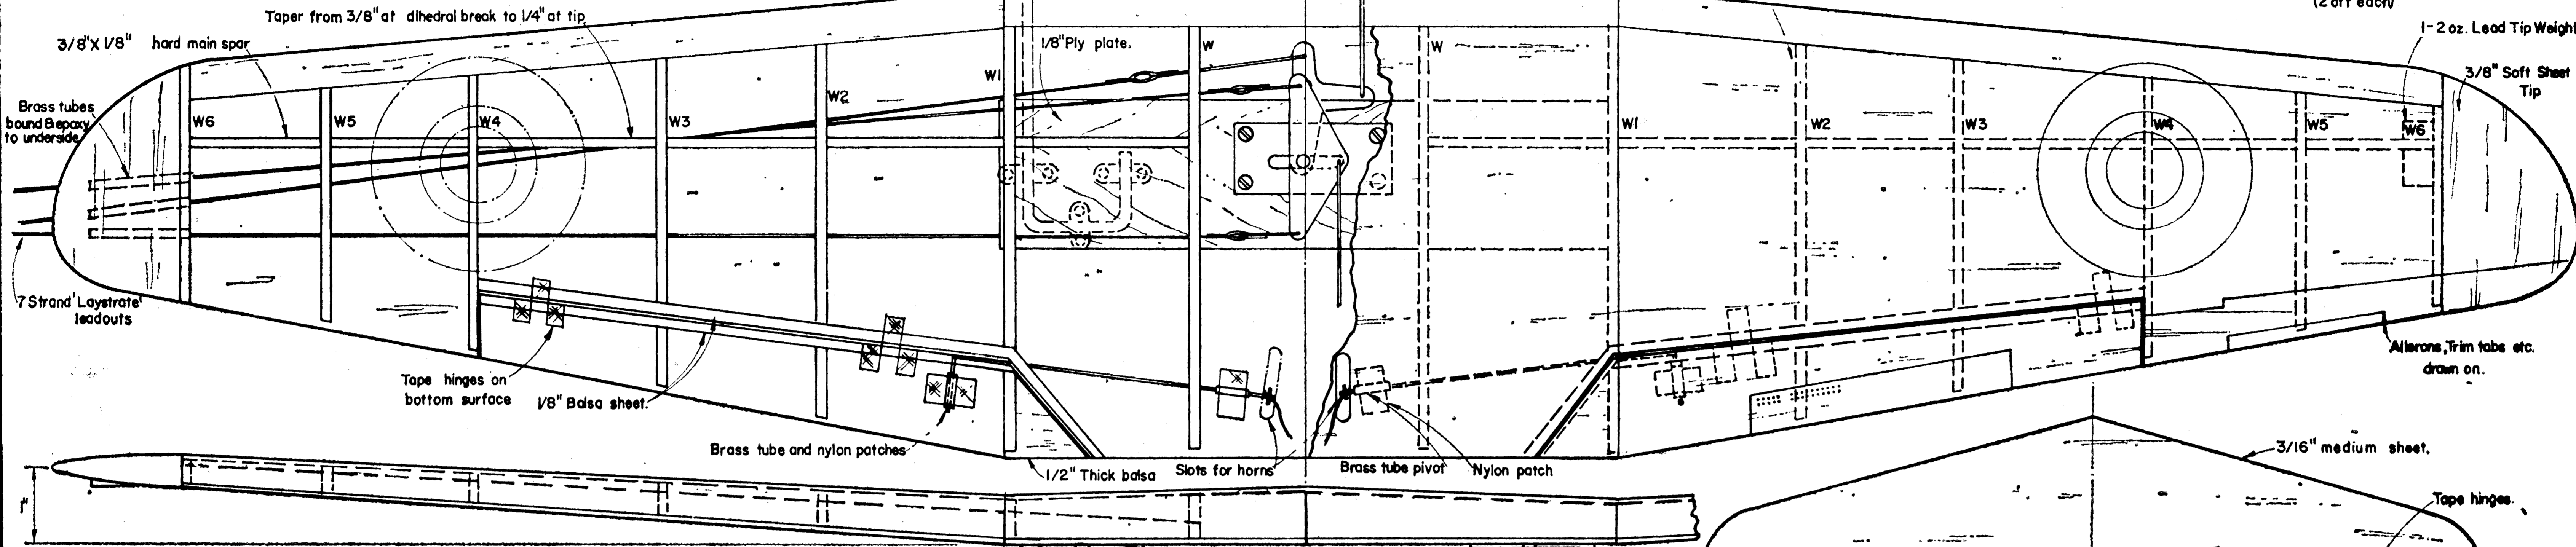

BLACKBURN FIREBRAND
 designed by
E.HERBERT
 copyright of
The Aeromodeller Plans Service
 13-35 Bridge Street, Hemel Hempstead, Herts.
75p
 NOTE:- ALL MATERIAL Balsa UNLESS STATED OTHERWISE

SURFACE DEFLECTIONS

| | |
|----------|-------------------|
| ELEVATOR | 30° UP & DOWN |
| FLAPS | 60° DOWN |
| RUDDER | 40° RIGHT 2° LEFT |