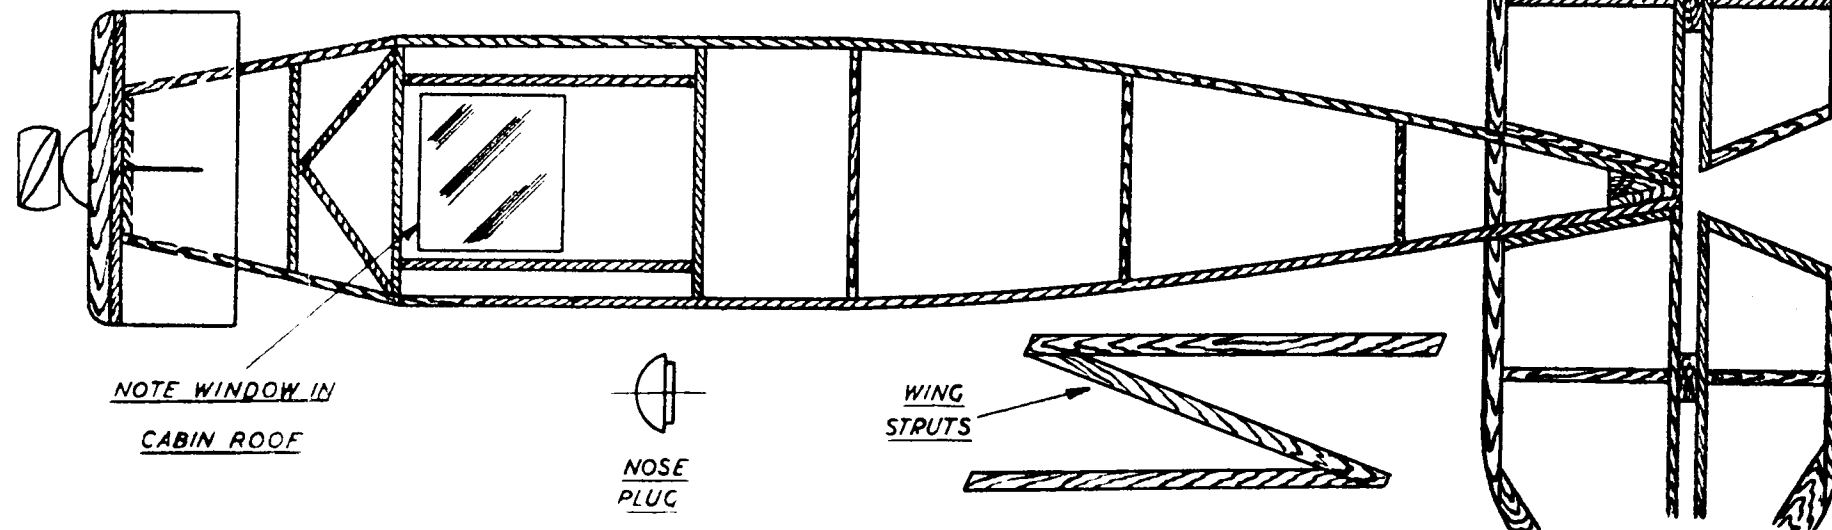

"AERO MODELLER"

COPYRIGHT DESIGN

FULL SIZE PLAN

13 1/2" WING SPAN FLYING SCALE MODEL OF THE AVRO "COMMODORE"

DESIGNED BY H. McDOUGALL.