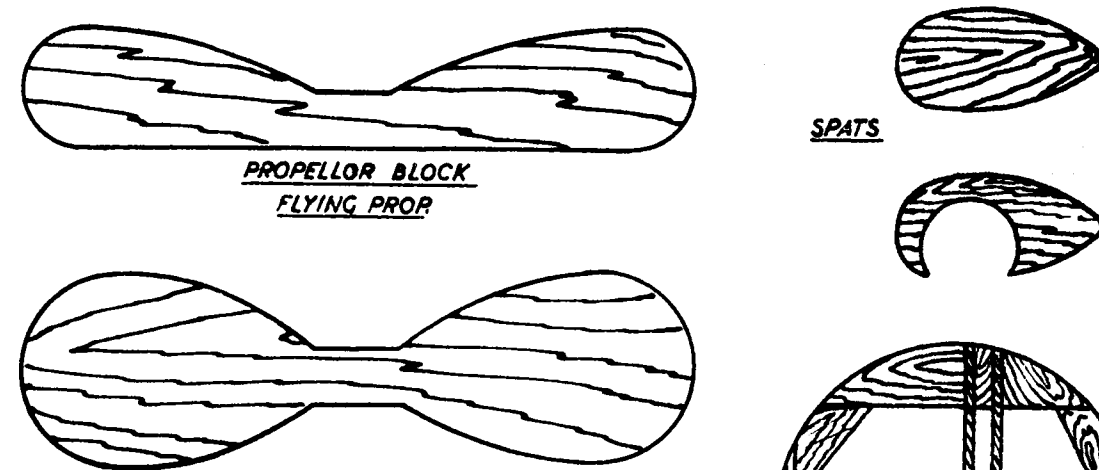

"AERO MODELLER"

COPYRIGHT DESIGN

FULL SIZE PLAN

13 1/2" WING SPAN FLYING SCALE MODEL OF THE AVRO "COMMODORE"

DESIGNED BY H. McDOUGALL.