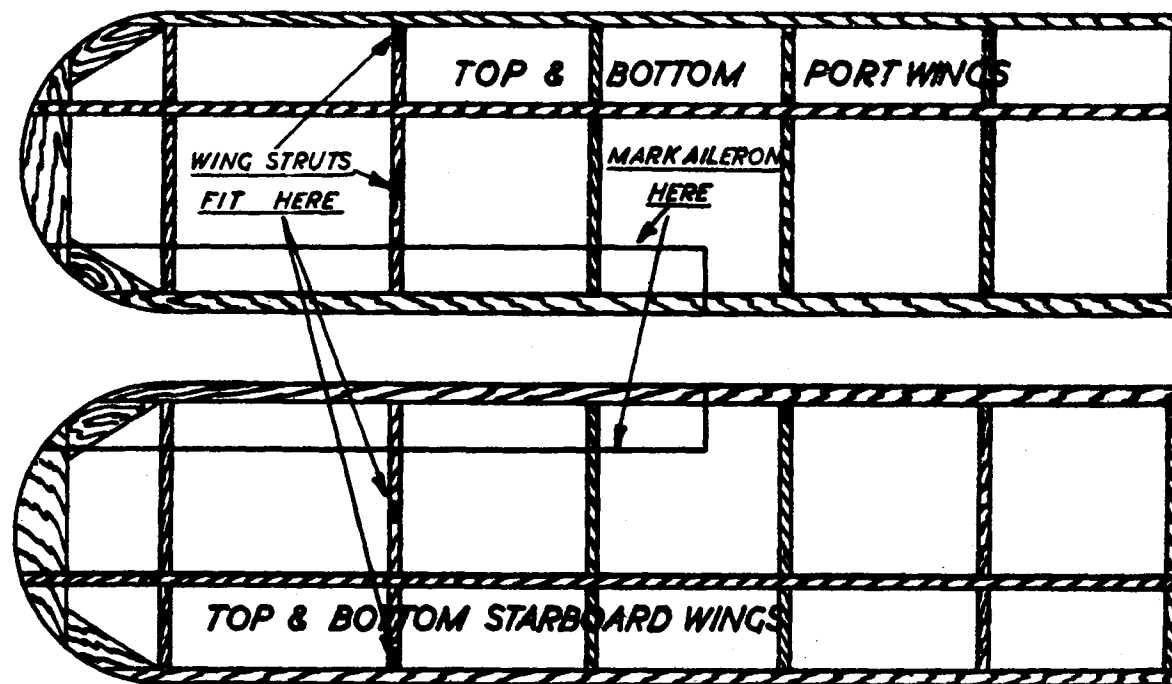

"AERO MODELLER"

COPYRIGHT DESIGN

FULL SIZE PLAN

13 1/2" WING SPAN FLYING SCALE MODEL OF THE AVRO "COMMODORE"

DESIGNED BY H. McDOUGALL.