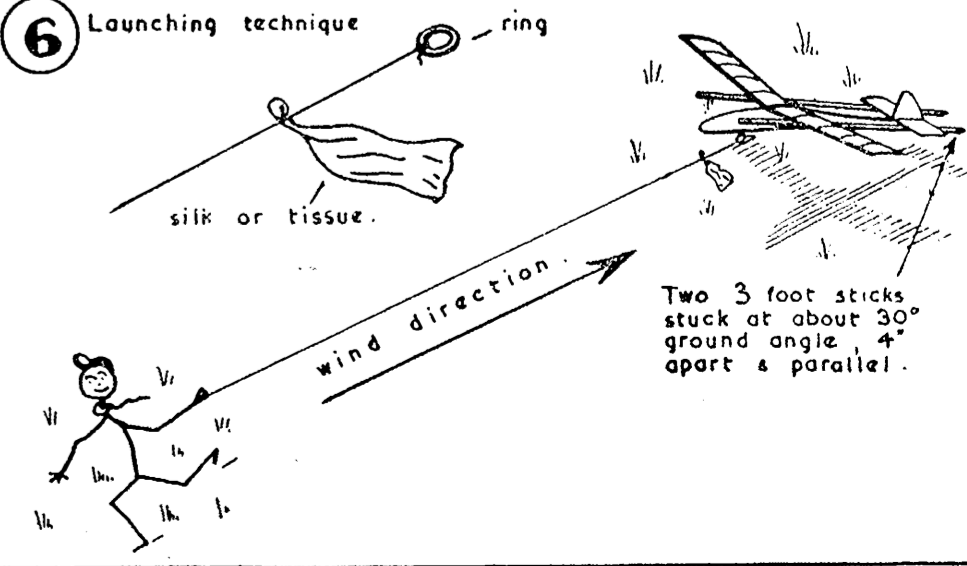

# VERON

34" SPAN.

DESIGNED BY  
PHIL SMITH.

HIGH PERFORMANCE ELEMENTARY SAILPLANE.

## Cirro-Sonic

All wire parts are 20 s.w.g., full details of operation are in instruction leaflet.