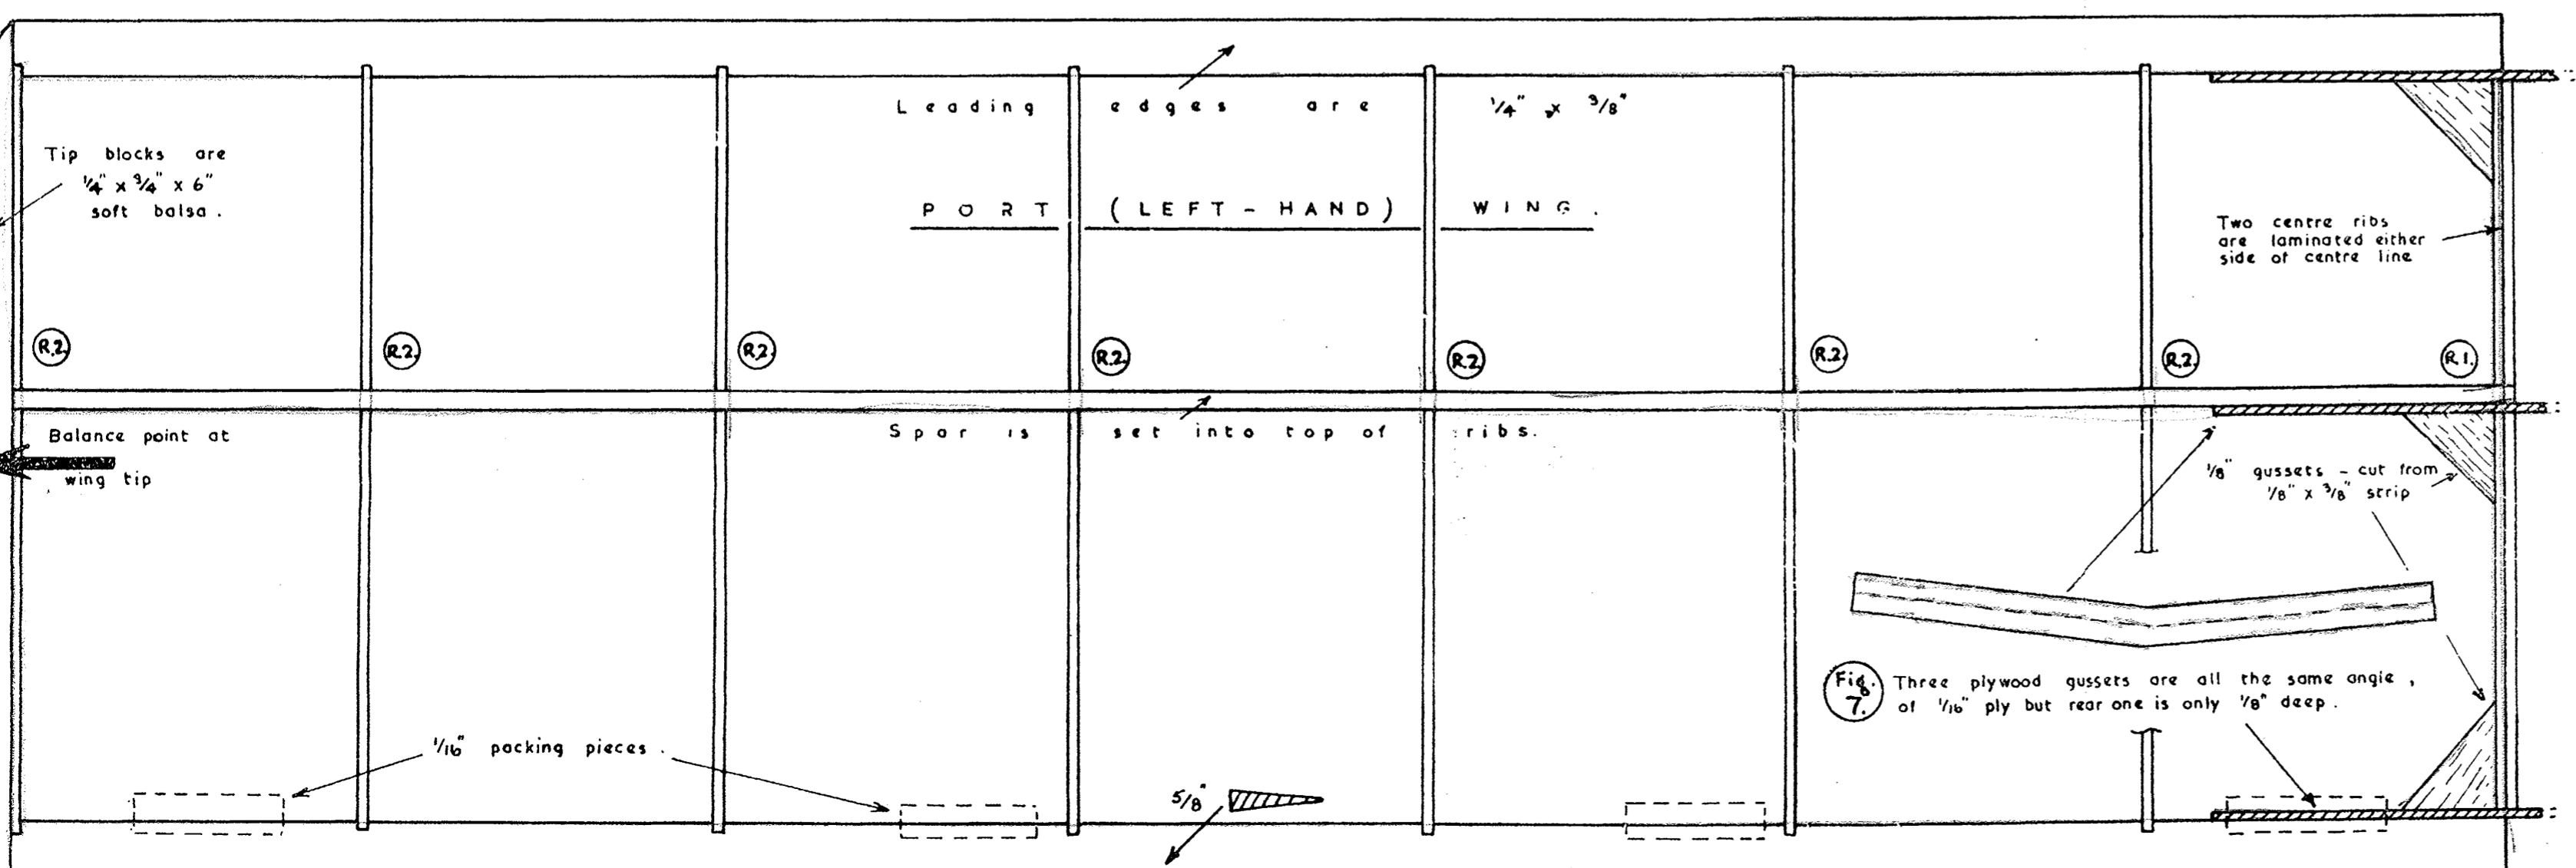

# VERON

34" SPAN.

DESIGNED BY  
PHIL SMITH.

HIGH PERFORMANCE ELEMENTARY SAILPLANE.

## Cirro-Sonic

All wire parts are 20 s.w.g., full details of operation are in instruction leaflet.