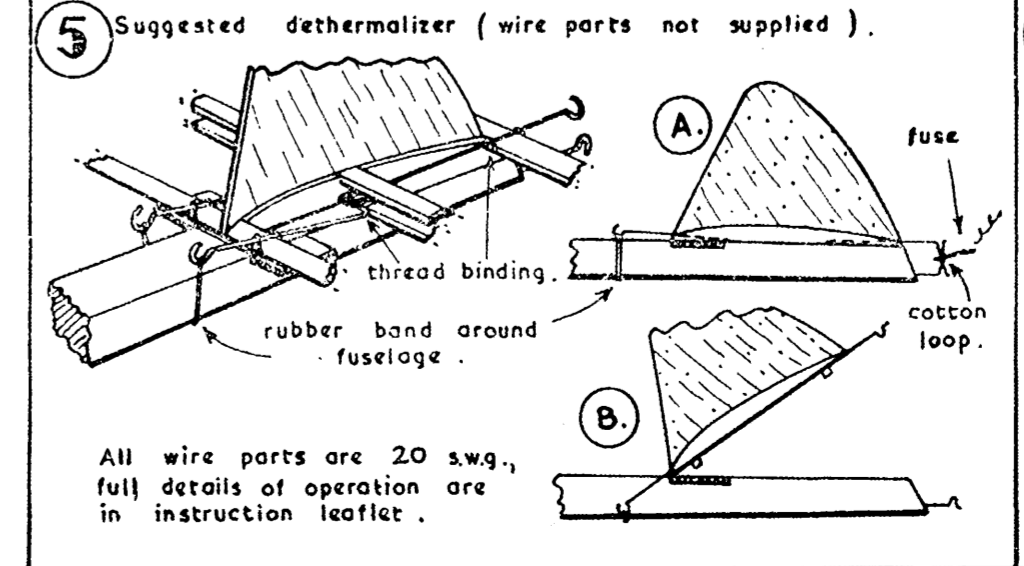

# VERON

34" SPAN.

DESIGNED BY  
PHIL SMITH.

HIGH PERFORMANCE ELEMENTARY SAILPLANE.

## Cirro-Sonic

All wire parts are 20 s.w.g., full details of operation are in instruction leaflet.