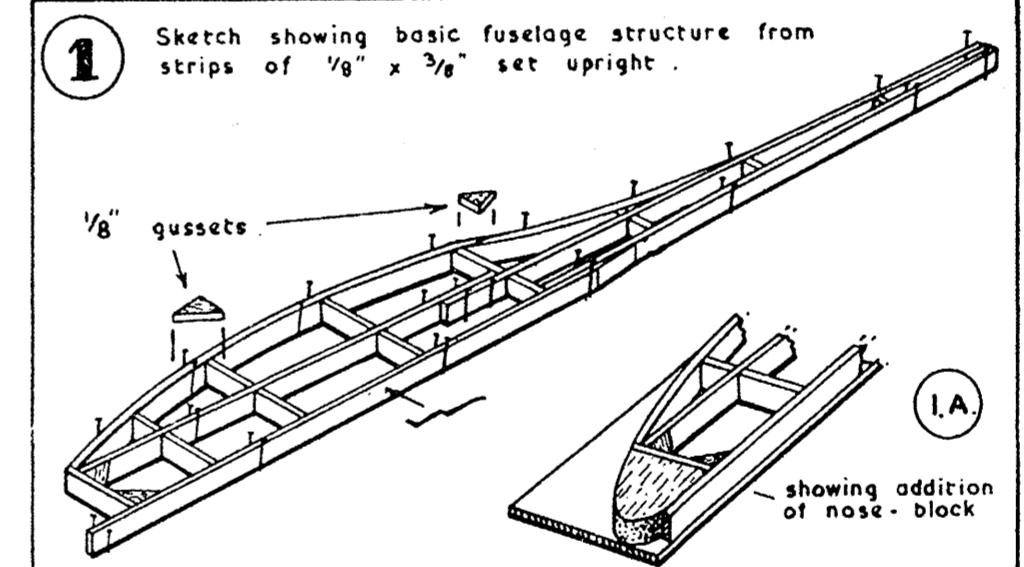

# VERON

34" SPAN.

DESIGNED BY  
PHIL SMITH.

HIGH PERFORMANCE ELEMENTARY SAILPLANE.

## Cirro-Sonic

All wire parts are 20 s.w.g., full details of operation are in instruction leaflet.