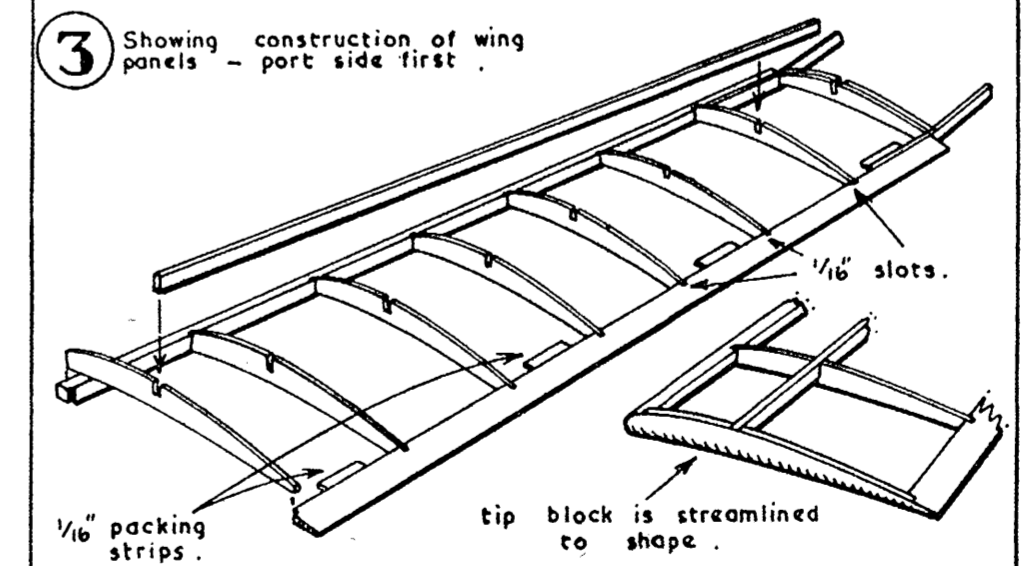

# VERON

34" SPAN.

DESIGNED BY  
PHIL SMITH.

HIGH PERFORMANCE ELEMENTARY SAILPLANE.

## Cirro-Sonic

All wire parts are 20 s.w.g., full details of operation are in instruction leaflet.