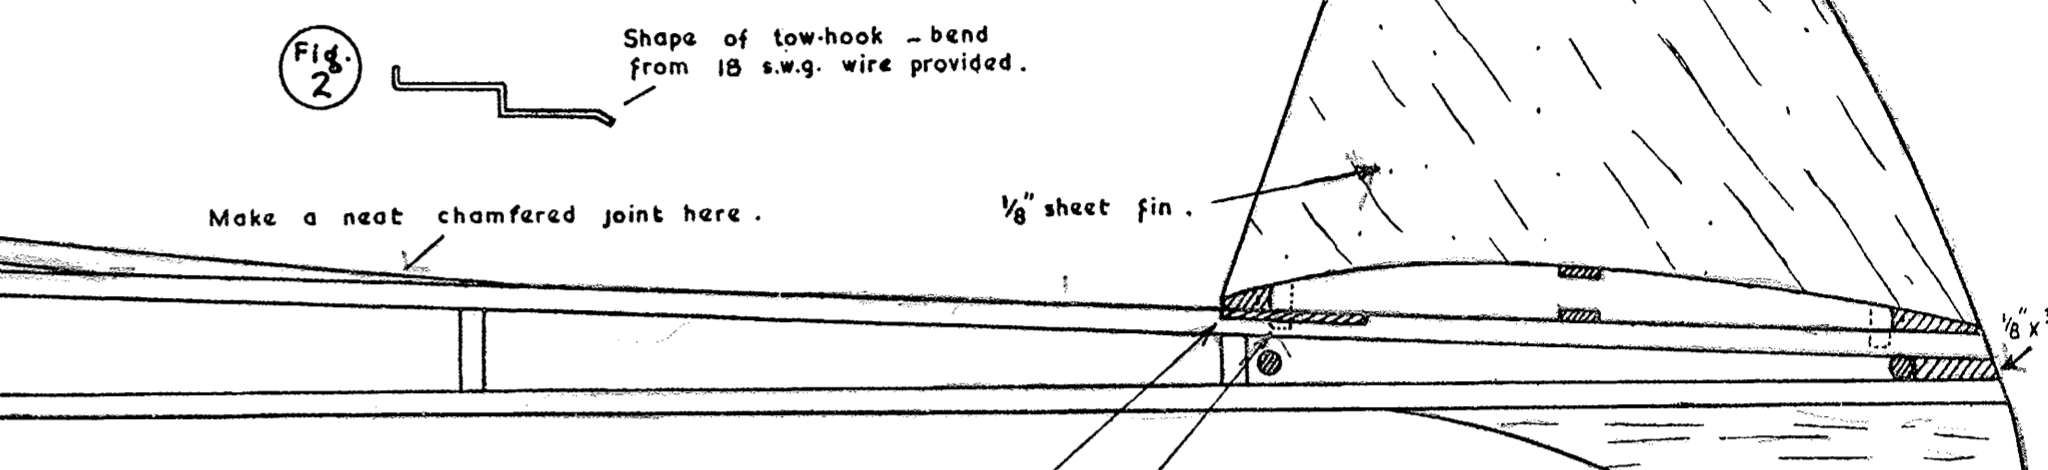

# VERON

34" SPAN.

DESIGNED BY  
PHIL SMITH.

HIGH PERFORMANCE ELEMENTARY SAILPLANE.

## Cirro-Sonic

All wire parts are 20 s.w.g., full details of operation are in instruction leaflet.