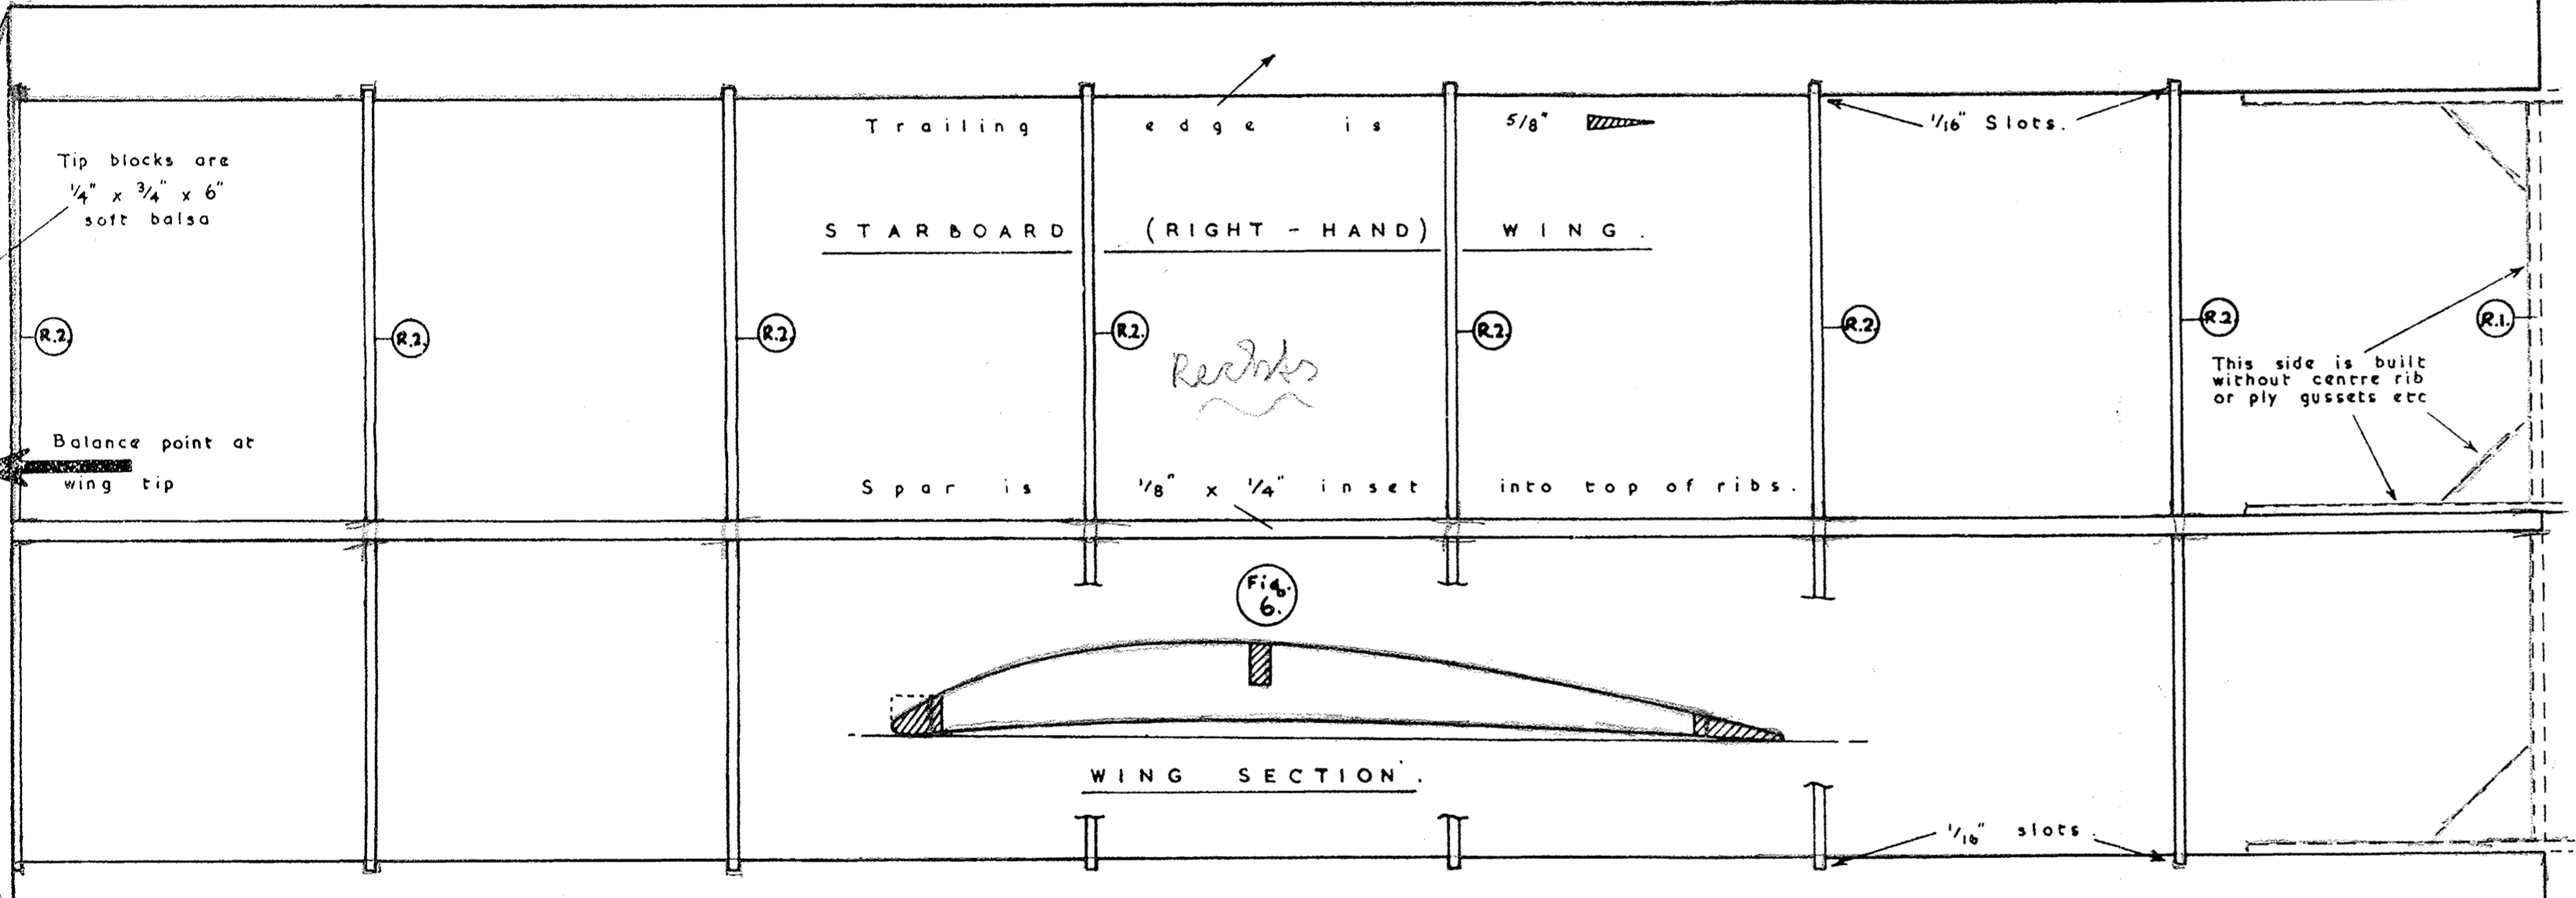

# VERON

34" SPAN.

DESIGNED BY  
PHIL SMITH.

HIGH PERFORMANCE ELEMENTARY SAILPLANE.

## Cirro-Sonic

All wire parts are 20 s.w.g., full details of operation are in instruction leaflet.