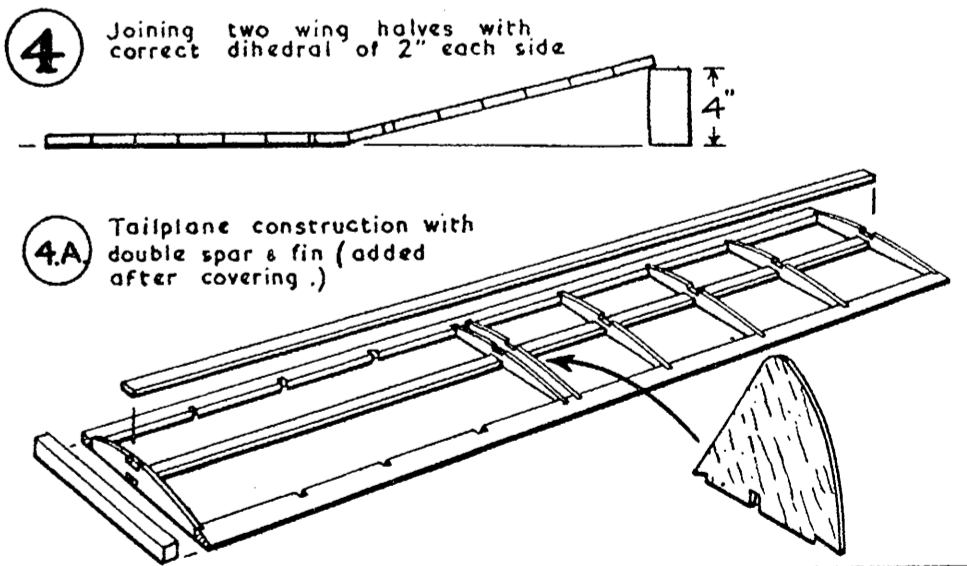

# VERON

34" SPAN.

DESIGNED BY  
PHIL SMITH.

HIGH PERFORMANCE ELEMENTARY SAILPLANE.

## Cirro-Sonic

All wire parts are 20 s.w.g., full details of operation are in instruction leaflet.