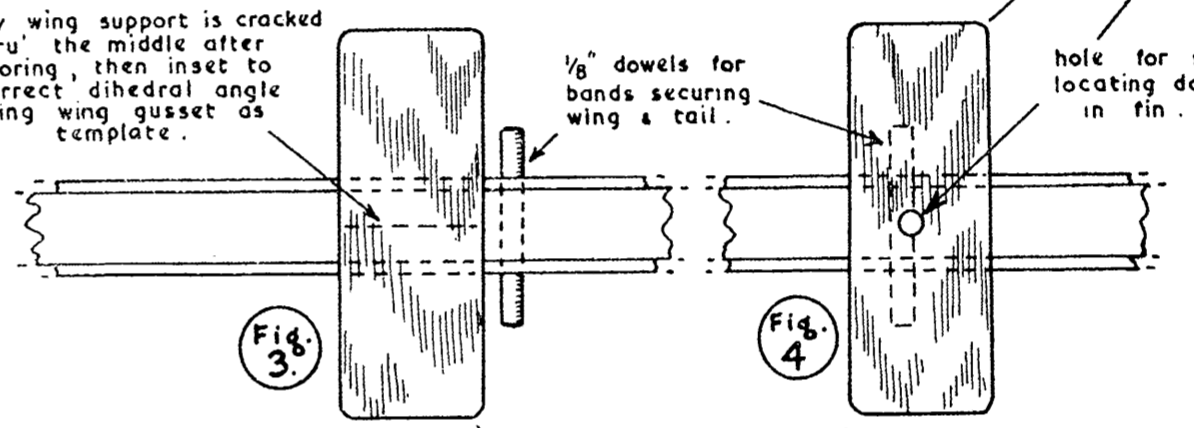

# VERON

34" SPAN.

DESIGNED BY  
PHIL SMITH.

HIGH PERFORMANCE ELEMENTARY SAILPLANE.

## Cirro-Sonic

All wire parts are 20 s.w.g., full details of operation are in instruction leaflet.