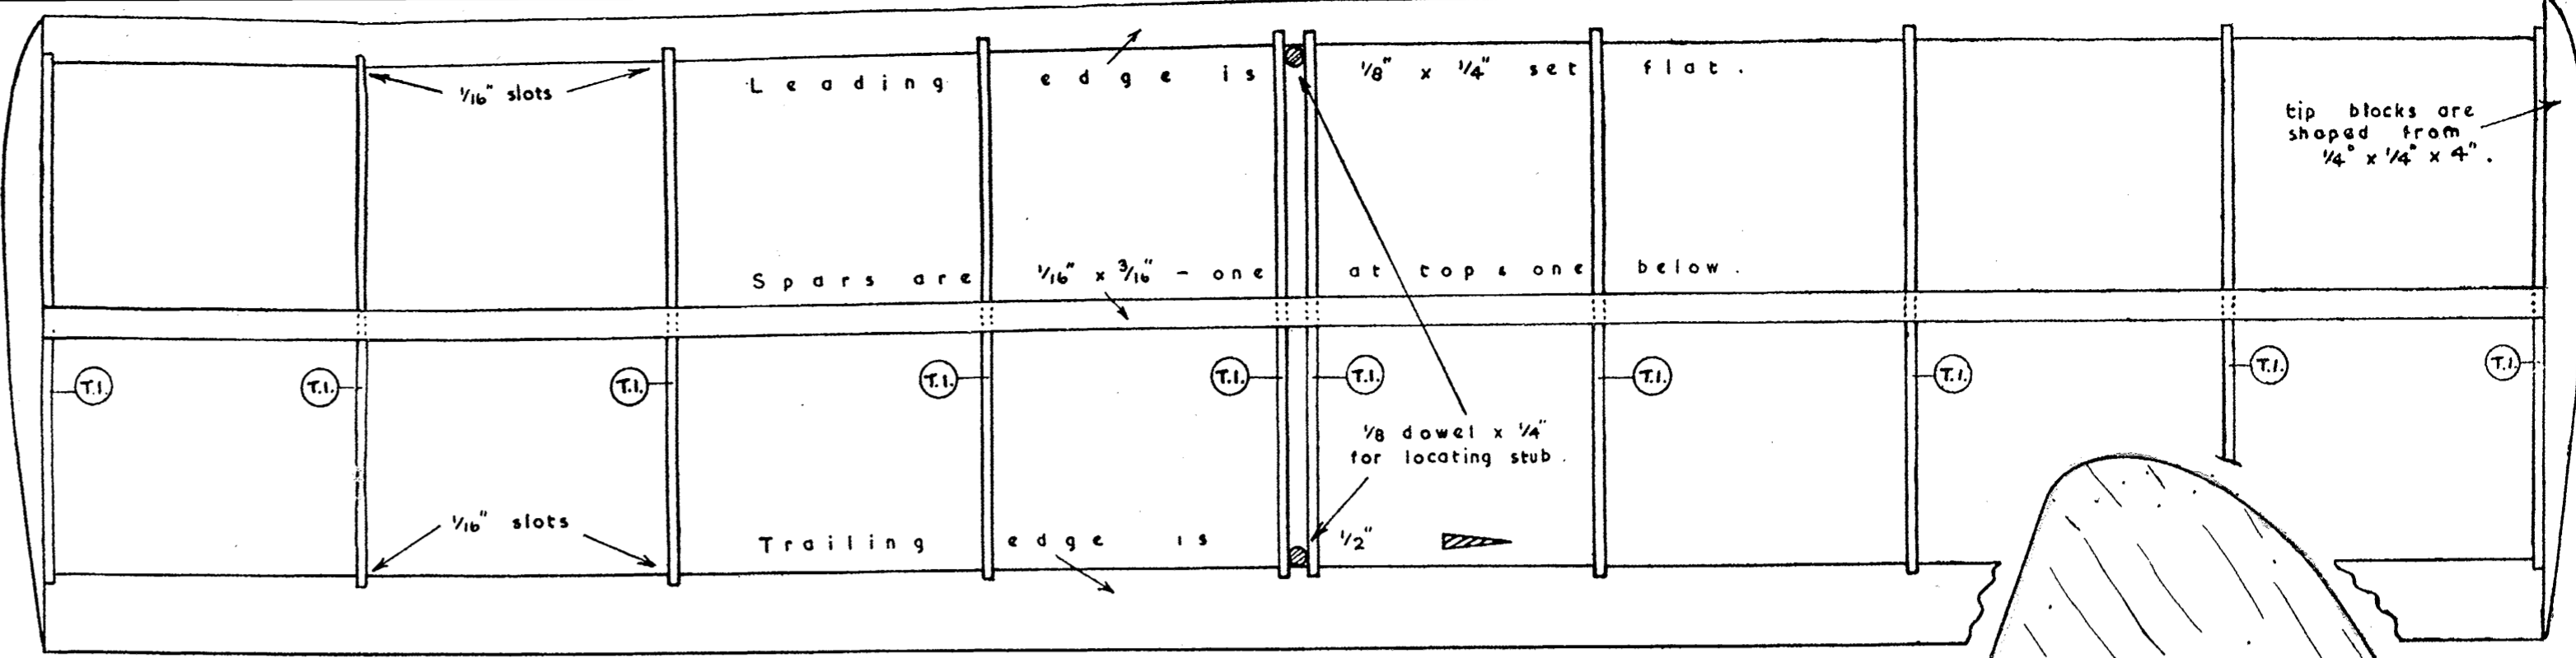

# VERON

34" SPAN.

DESIGNED BY  
PHIL SMITH.

HIGH PERFORMANCE ELEMENTARY SAILPLANE.

## Cirro-Sonic

All wire parts are 20 s.w.g., full details of operation are in instruction leaflet.