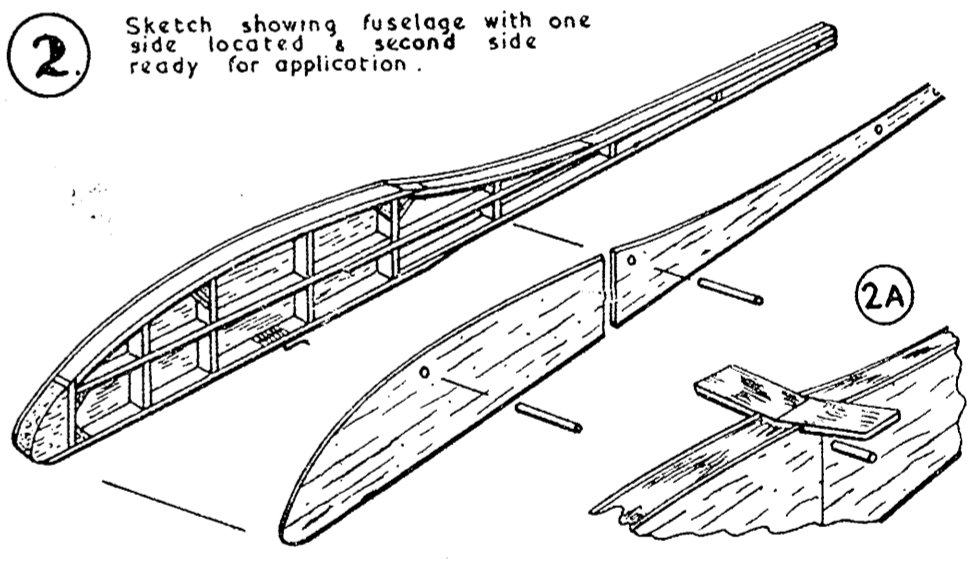

# VERON

34" SPAN.

DESIGNED BY  
PHIL SMITH.

HIGH PERFORMANCE ELEMENTARY SAILPLANE.

## Cirro-Sonic

All wire parts are 20 s.w.g., full details of operation are in instruction leaflet.