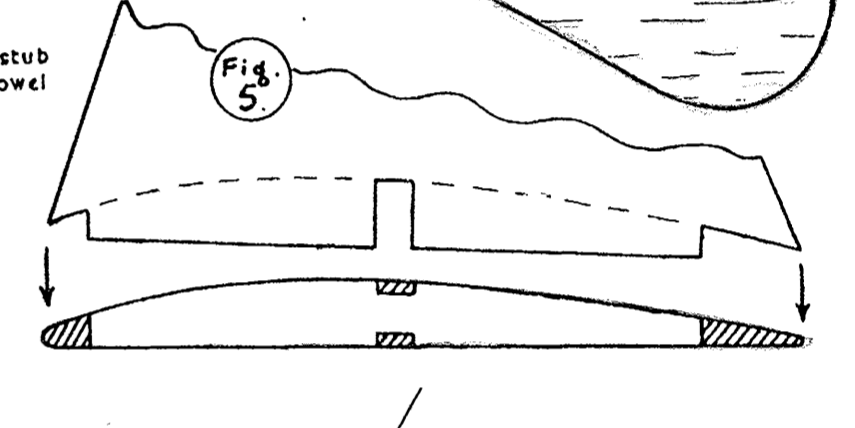

# VERON

34" SPAN.

DESIGNED BY  
PHIL SMITH.

HIGH PERFORMANCE ELEMENTARY SAILPLANE.

## Cirro-Sonic

All wire parts are 20 s.w.g., full details of operation are in instruction leaflet.