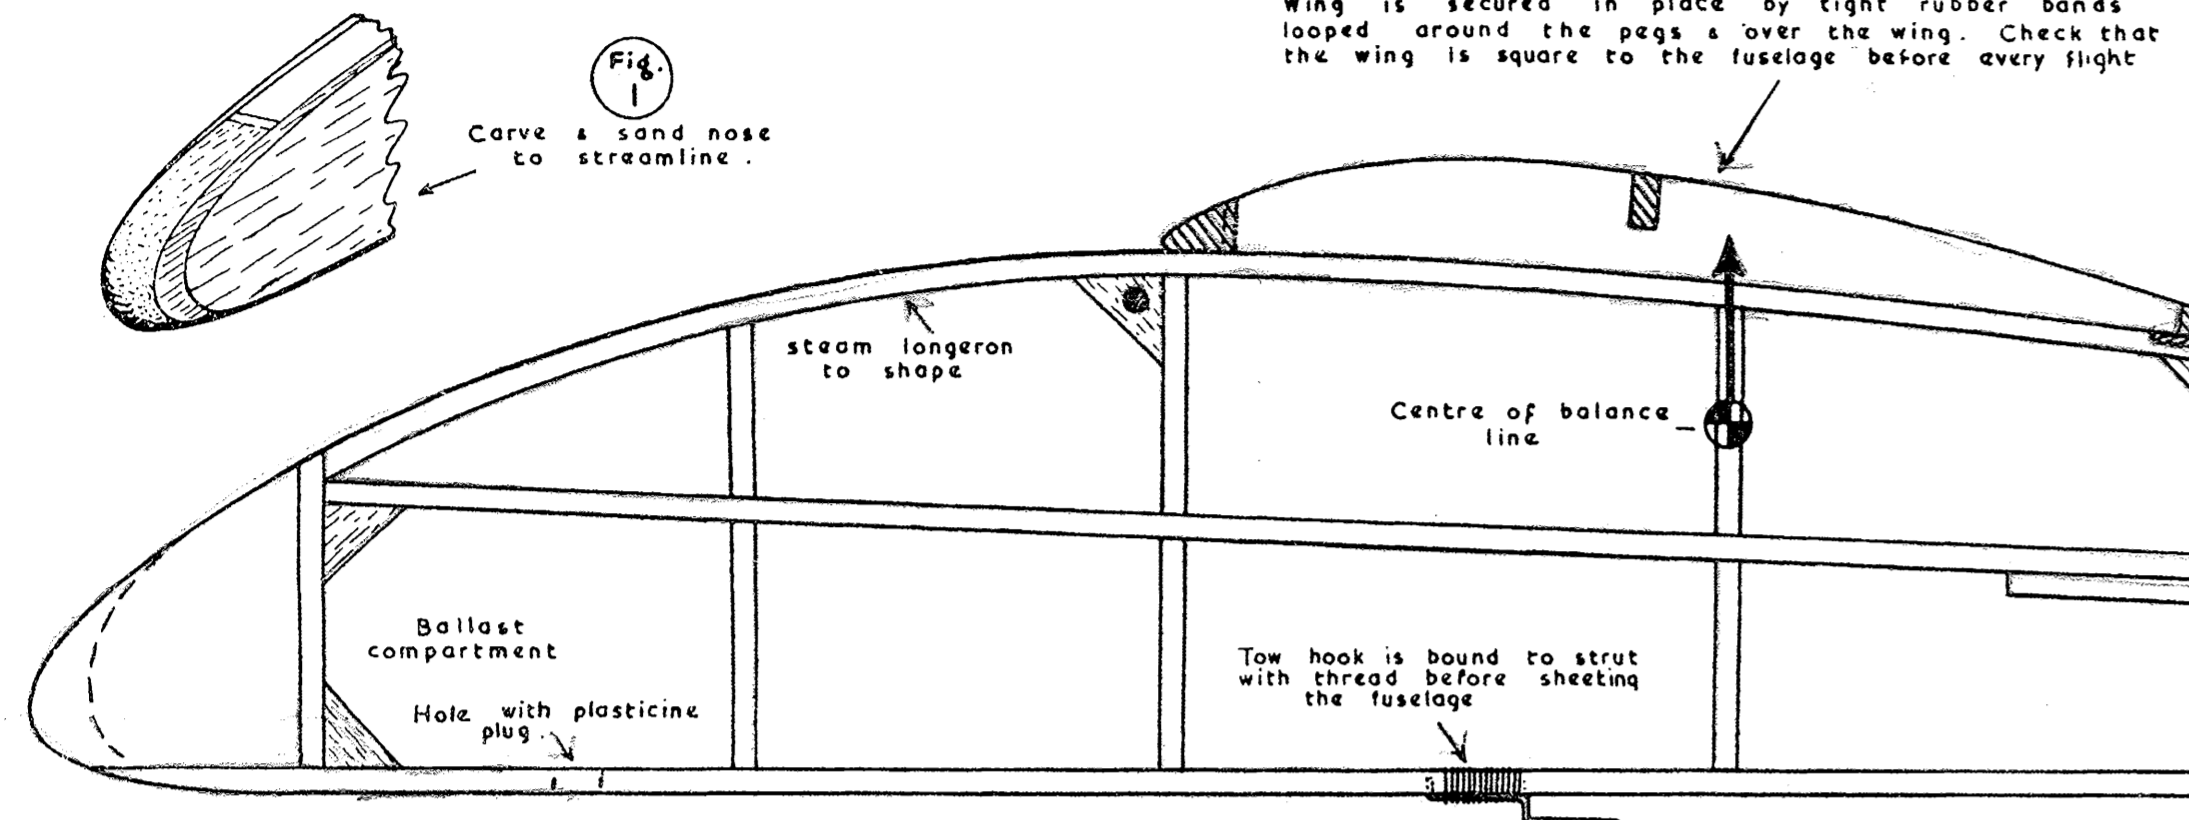

# VERON

34" SPAN.

DESIGNED BY  
PHIL SMITH.

HIGH PERFORMANCE ELEMENTARY SAILPLANE.

## Cirro-Sonic

All wire parts are 20 s.w.g., full details of operation are in instruction leaflet.