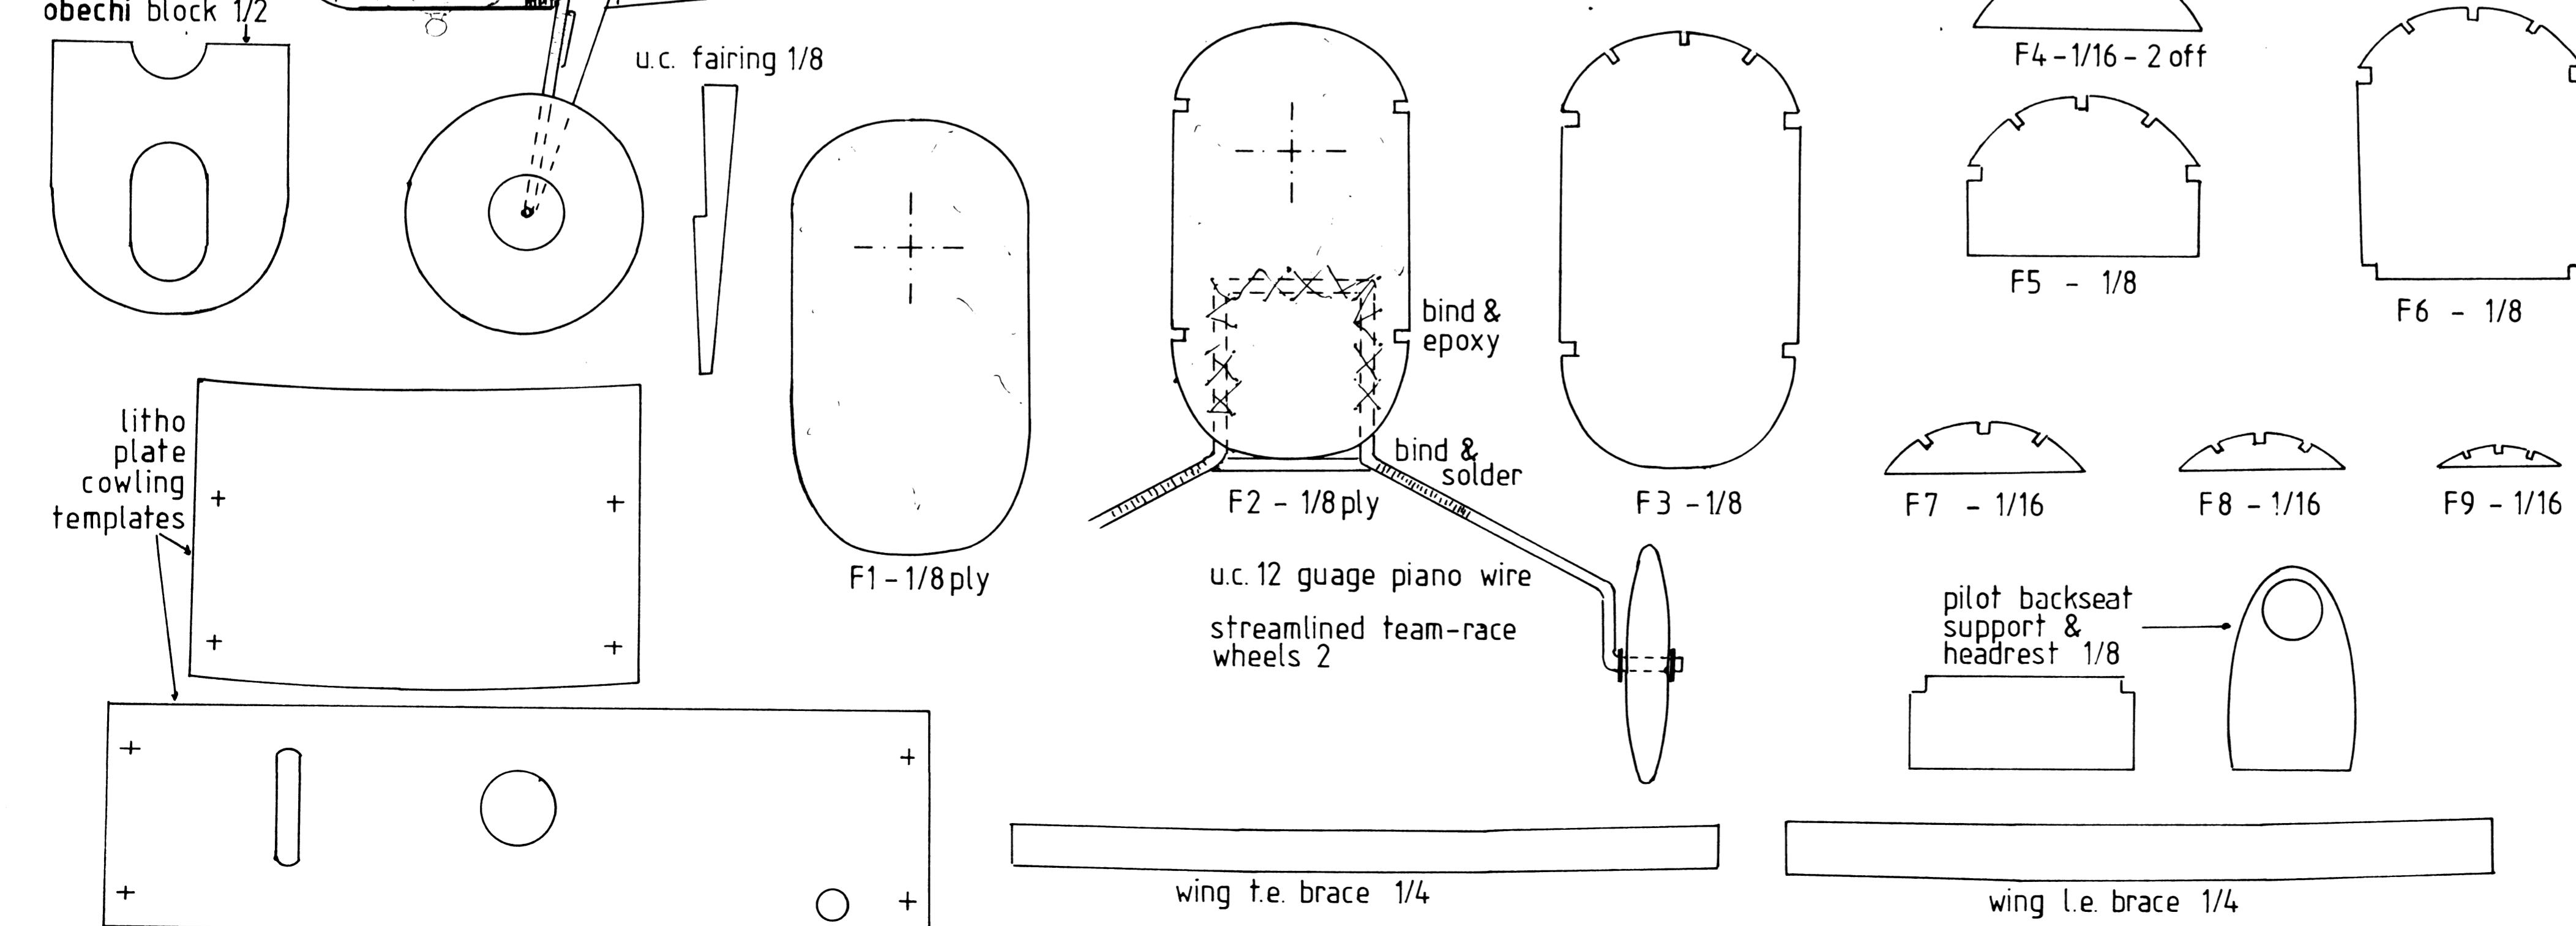

FROG "500"
RED GLOW MOTOR

FROG

"VANTAGE"

CLASS "B" TEAM RACER #305