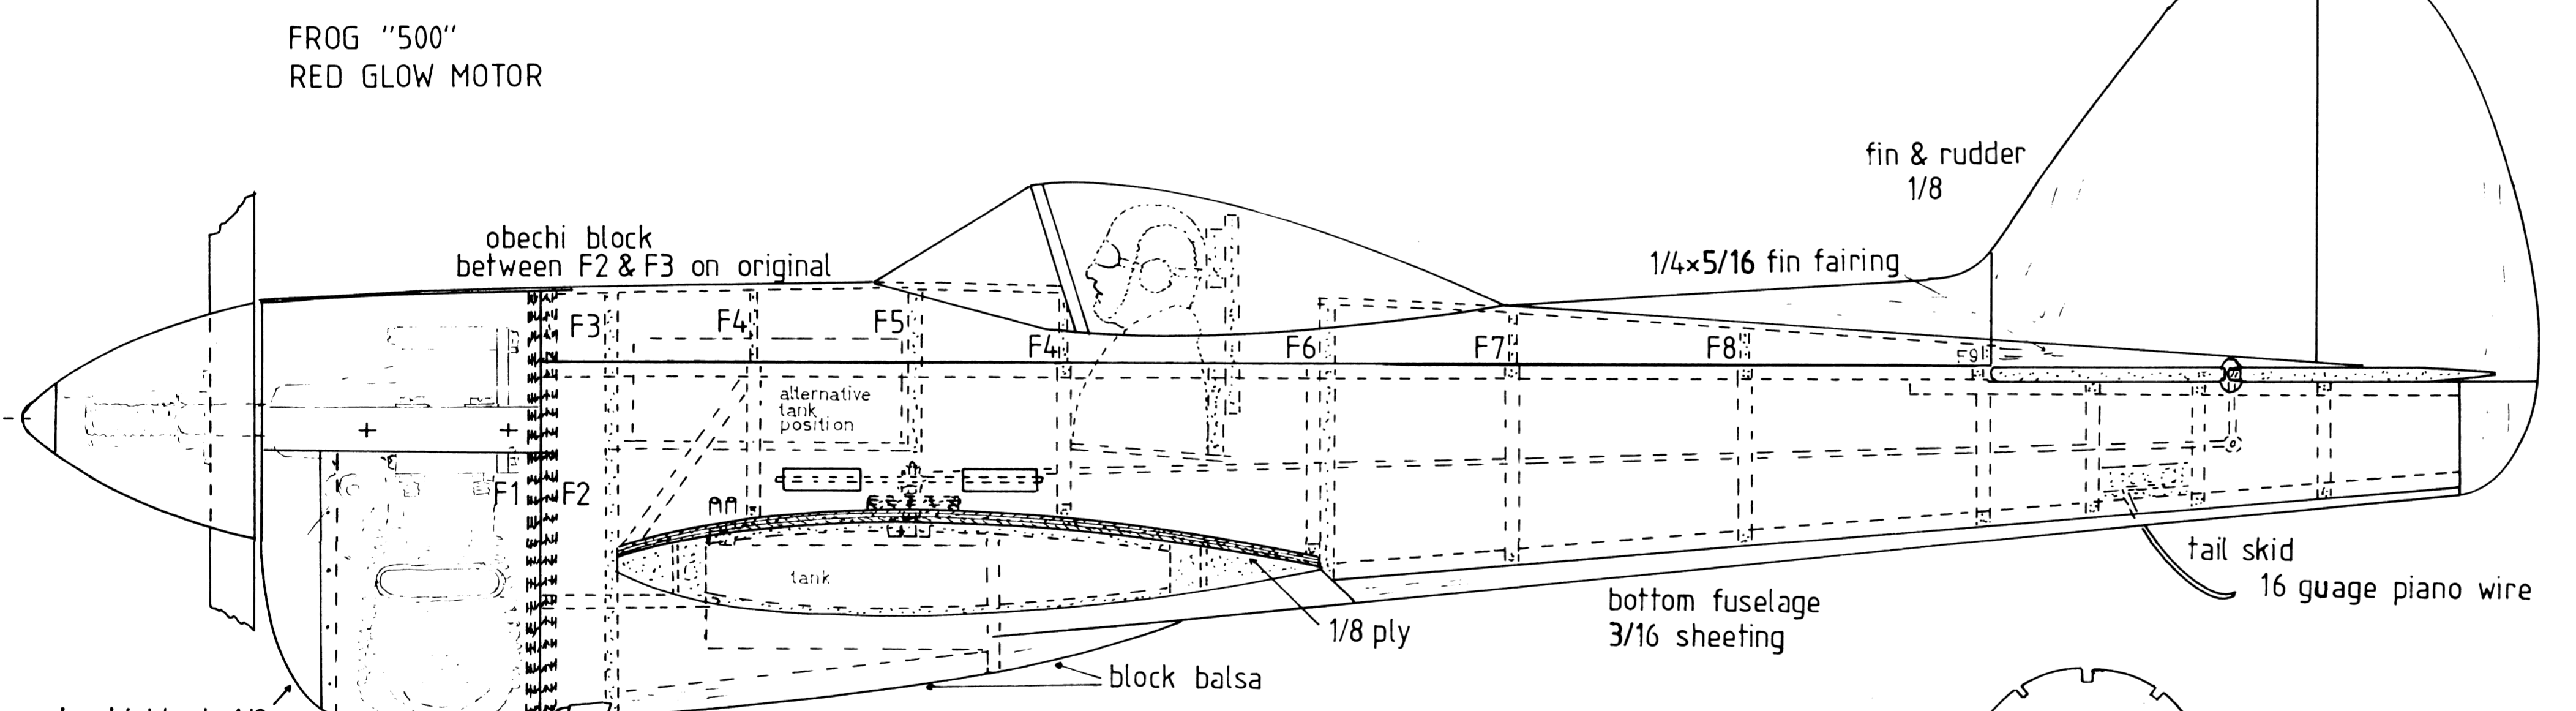

FROG "500"
RED GLOW MOTOR

FROG

"VANTAGE"

CLASS "B" TEAM RACER #305