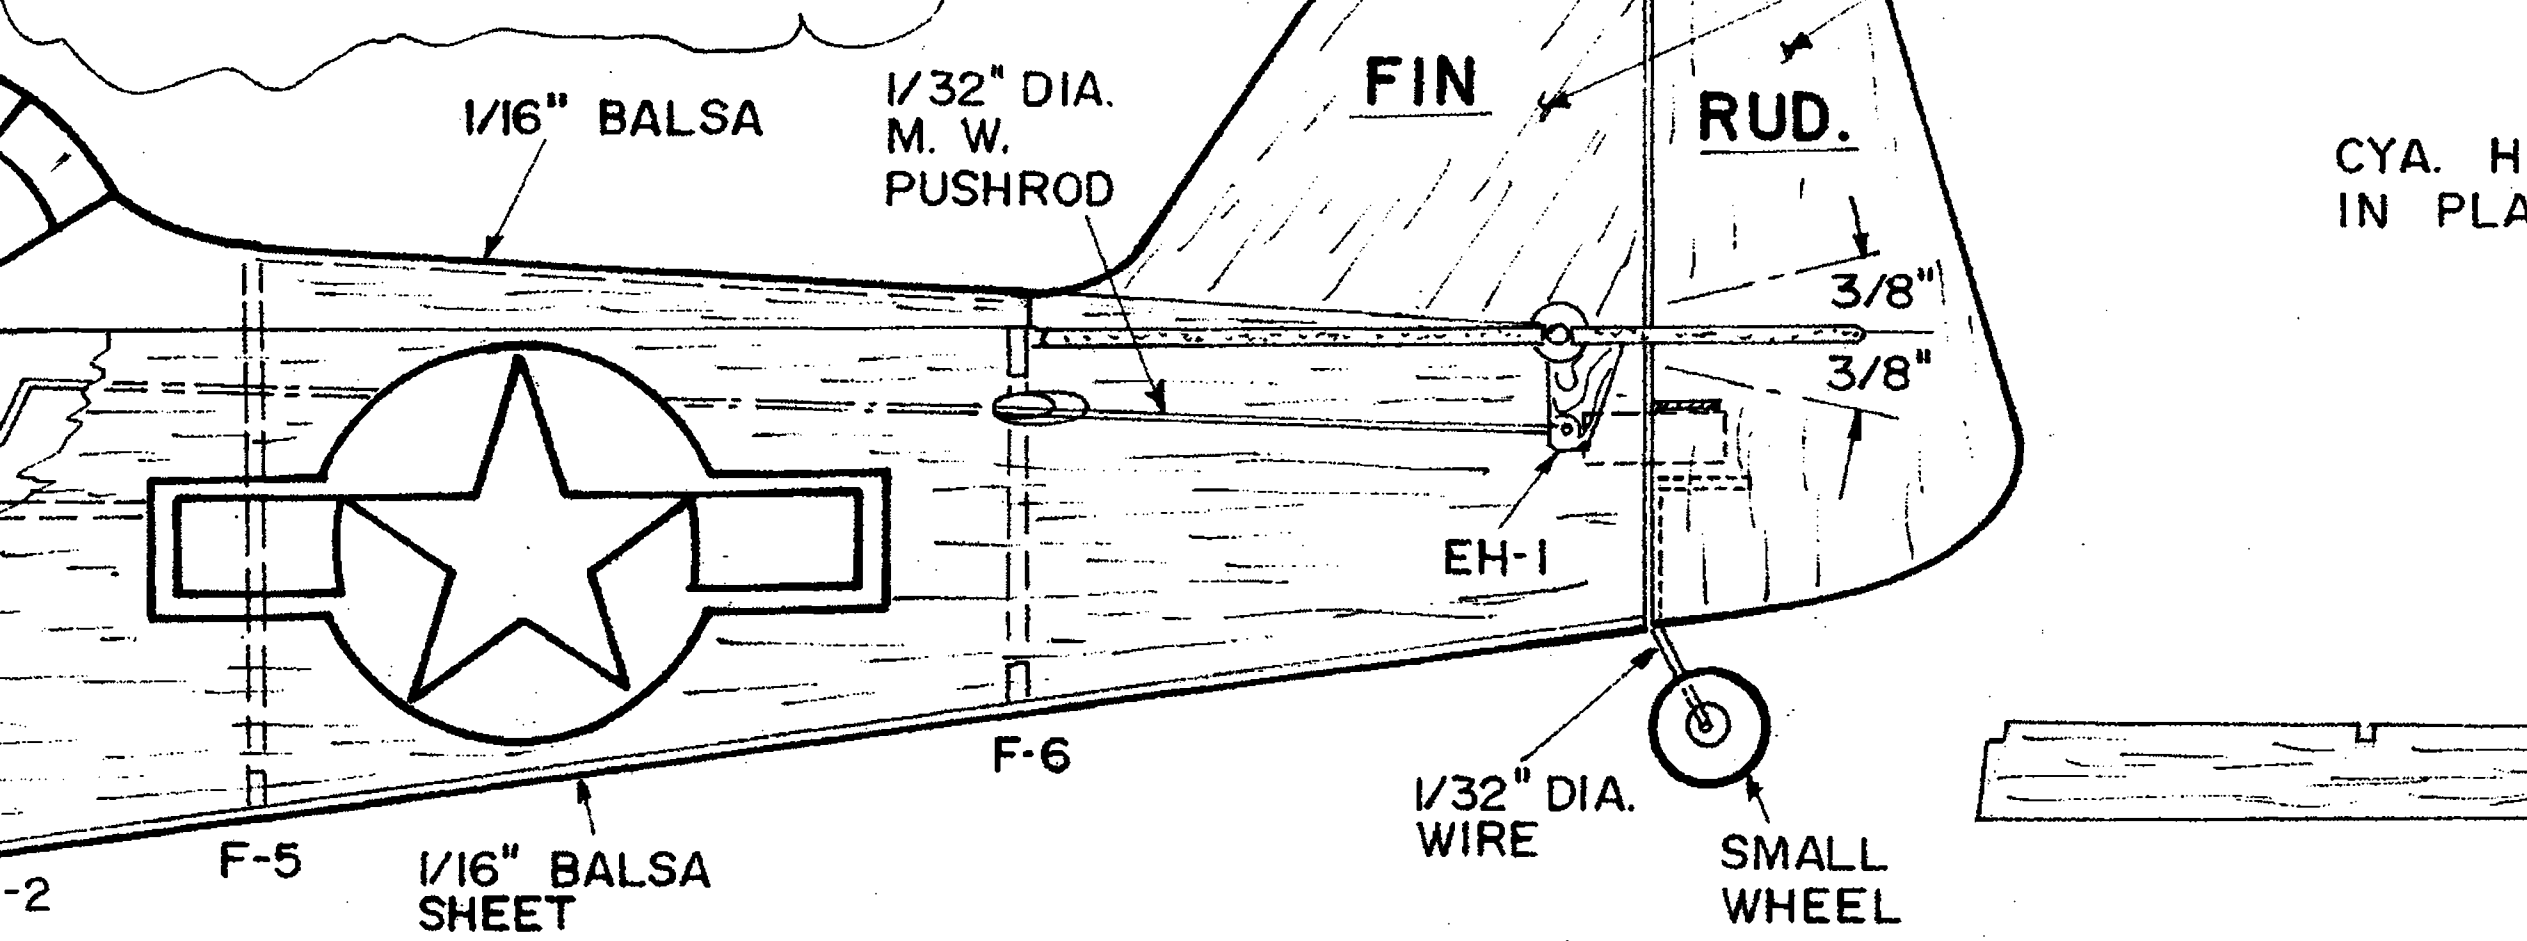

**WING PLAN TOP VIEW**

PLASTIC COWL, CANOPY & SIDE SCOOP ARE AVAILABLE FROM:  
 NICK ZIROLI  
 686 E. MONROE ST.  
 LITTLE FALLS, NY 13365  
 \$16.00 POST PAID

**BACK YARD FLYER**  
**AT-6 TEXAN**  
 DESIGNED BY NICK ZIROLI  
 DRAWN BY NICK ZIROLI  
 INKED PLAN BY JOE DEMARCO  
 ALL RIGHTS RESERVED SHEET 1 OF 1 BYF 02 FALL