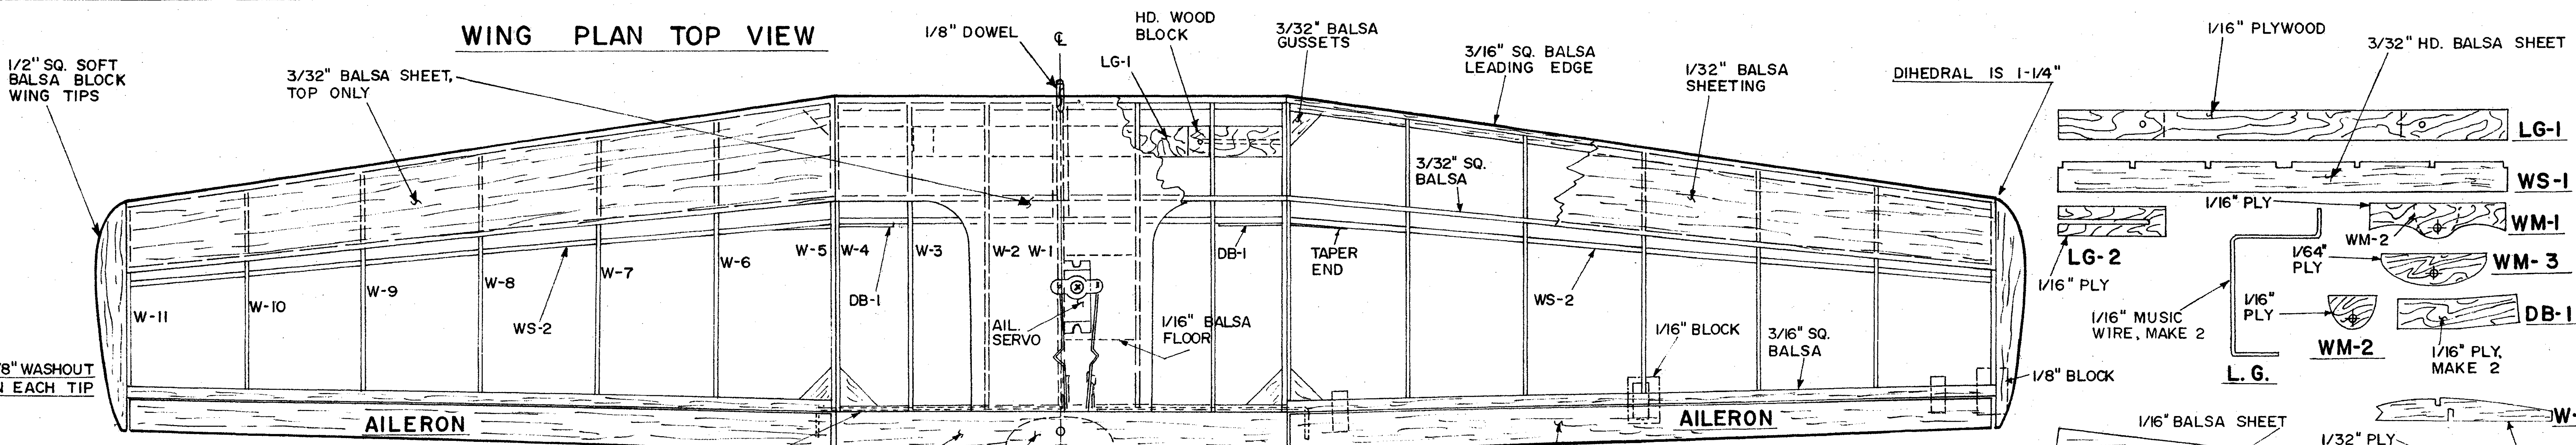

**WING PLAN TOP VIEW**

PLASTIC COWL, CANOPY & SIDE SCOOP ARE AVAILABLE FROM:  
 NICK ZIROLI  
 686 E. MONROE ST.  
 LITTLE FALLS, NY 13365  
 \$16.00 POST PAID

**BACK YARD FLYER**  
**AT-6 TEXAN**  
 DESIGNED BY NICK ZIROLI  
 DRAWN BY NICK ZIROLI  
 INKED PLAN BY JOE DEMARCO  
 ALL RIGHTS RESERVED SHEET 1 OF 1 BYF 02 FALL