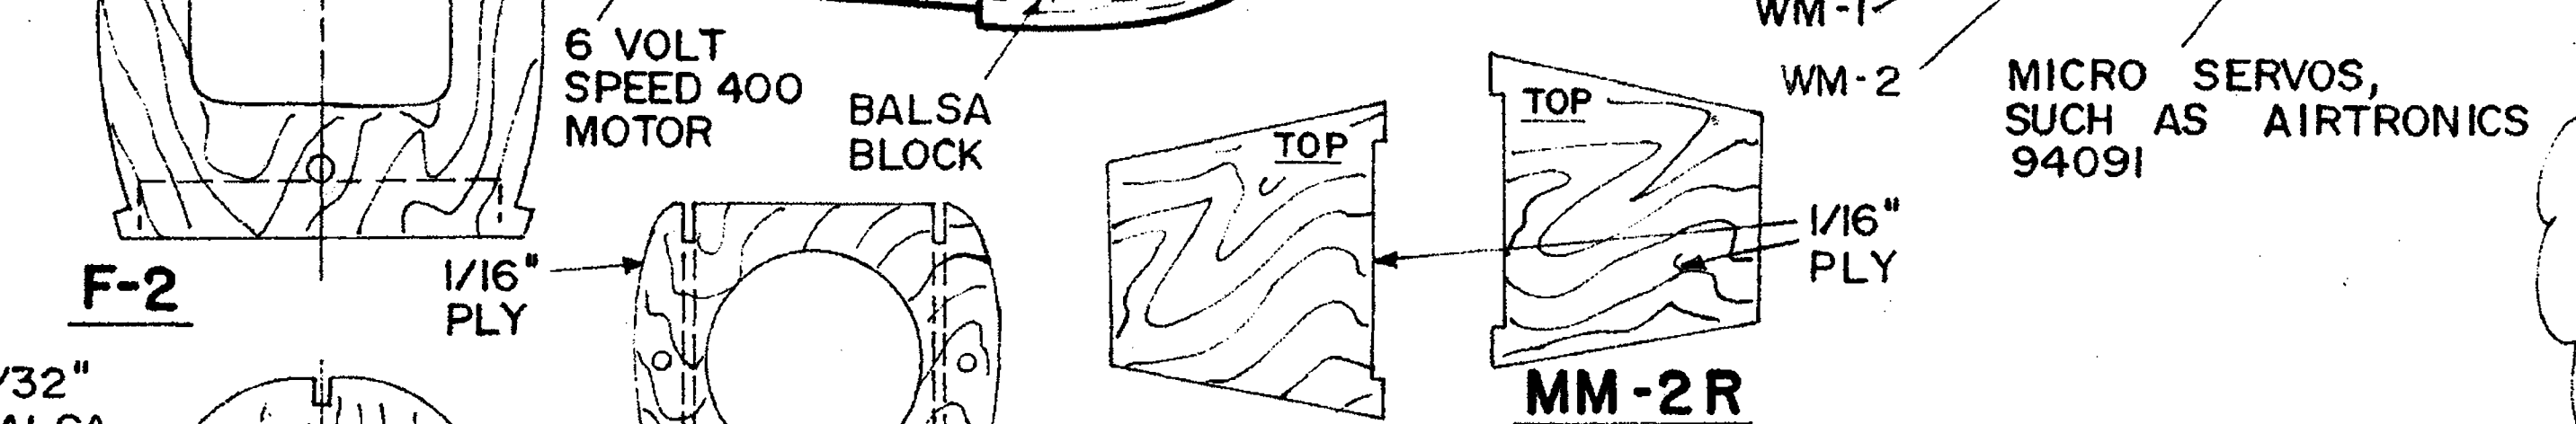

**WING PLAN TOP VIEW**

PLASTIC COWL, CANOPY & SIDE SCOOP ARE AVAILABLE FROM:  
 NICK ZIROLI  
 686 E. MONROE ST.  
 LITTLE FALLS, NY 13365  
 \$16.00 POST PAID

**BACK YARD FLYER**  
**AT-6 TEXAN**  
 DESIGNED BY NICK ZIROLI  
 DRAWN BY NICK ZIROLI  
 INKED PLAN BY JOE DEMARCO  
 ALL RIGHTS RESERVED SHEET 1 OF 1 BYF 02 FALL