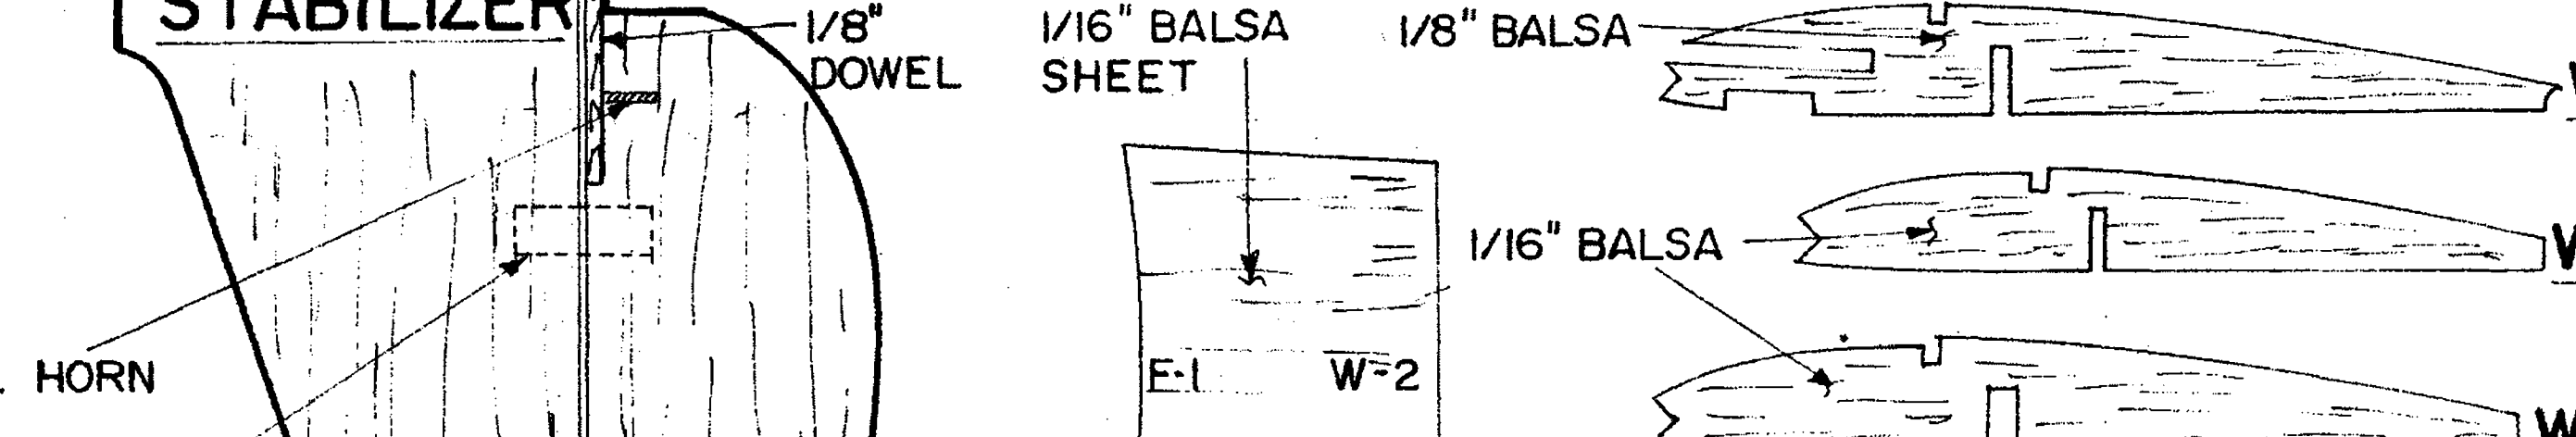

**WING PLAN TOP VIEW**

PLASTIC COWL, CANOPY & SIDE SCOOP ARE AVAILABLE FROM:  
 NICK ZIROLI  
 686 E. MONROE ST.  
 LITTLE FALLS, NY 13365  
 \$16.00 POST PAID

**BACK YARD FLYER**  
**AT-6 TEXAN**  
 DESIGNED BY NICK ZIROLI  
 DRAWN BY NICK ZIROLI  
 INKED PLAN BY JOE DEMARCO  
 ALL RIGHTS RESERVED SHEET 1 OF 1 BYF 02 FALL