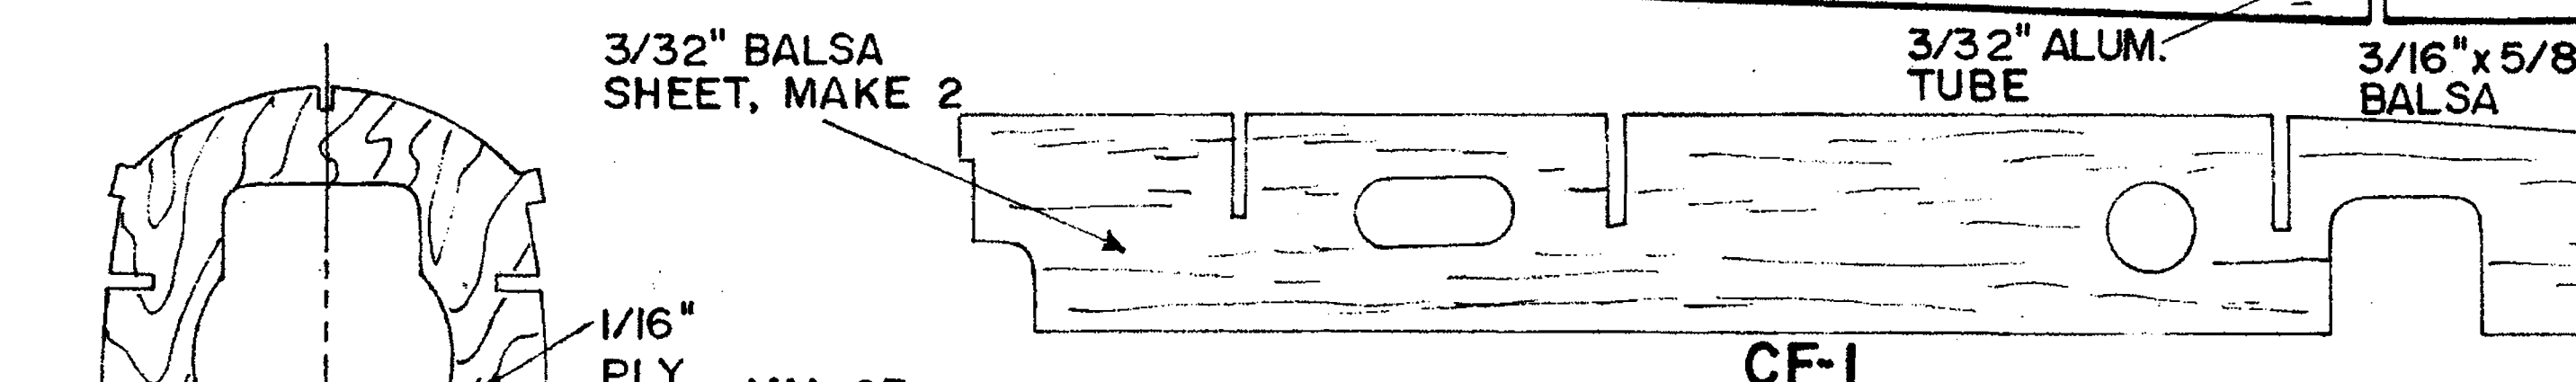

**WING PLAN TOP VIEW**

PLASTIC COWL, CANOPY & SIDE SCOOP ARE AVAILABLE FROM:  
 NICK ZIROLI  
 686 E. MONROE ST.  
 LITTLE FALLS, NY 13365  
 \$16.00 POST PAID

**BACK YARD FLYER**  
**AT-6 TEXAN**  
 DESIGNED BY NICK ZIROLI  
 DRAWN BY NICK ZIROLI  
 INKED PLAN BY JOE DEMARCO  
 ALL RIGHTS RESERVED SHEET 1 OF 1 BYF 02 FALL