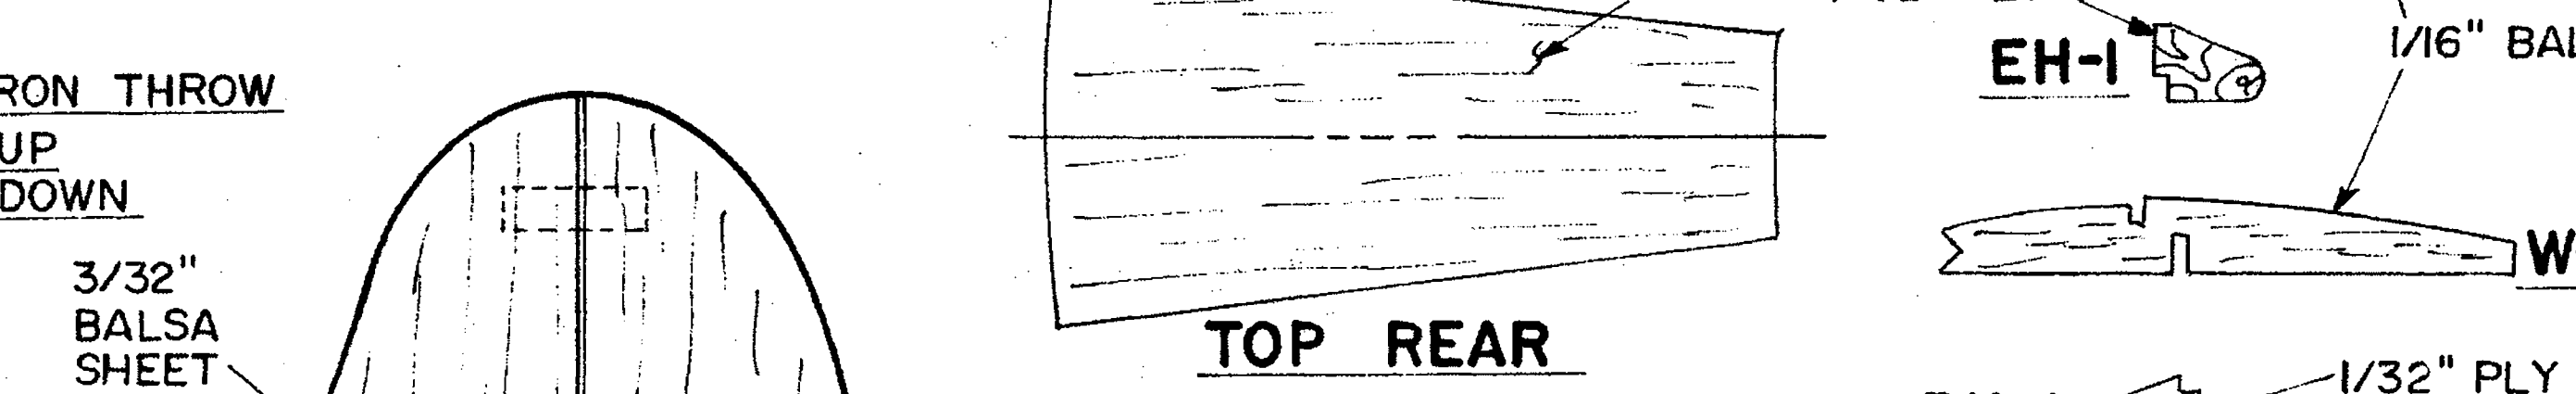

**WING PLAN TOP VIEW**

PLASTIC COWL, CANOPY & SIDE SCOOP ARE AVAILABLE FROM:  
 NICK ZIROLI  
 686 E. MONROE ST.  
 LITTLE FALLS, NY 13365  
 \$16.00 POST PAID

**BACK YARD FLYER**  
**AT-6 TEXAN**  
 DESIGNED BY NICK ZIROLI  
 DRAWN BY NICK ZIROLI  
 INKED PLAN BY JOE DEMARCO  
 ALL RIGHTS RESERVED SHEET 1 OF 1 BYF 02 FALL