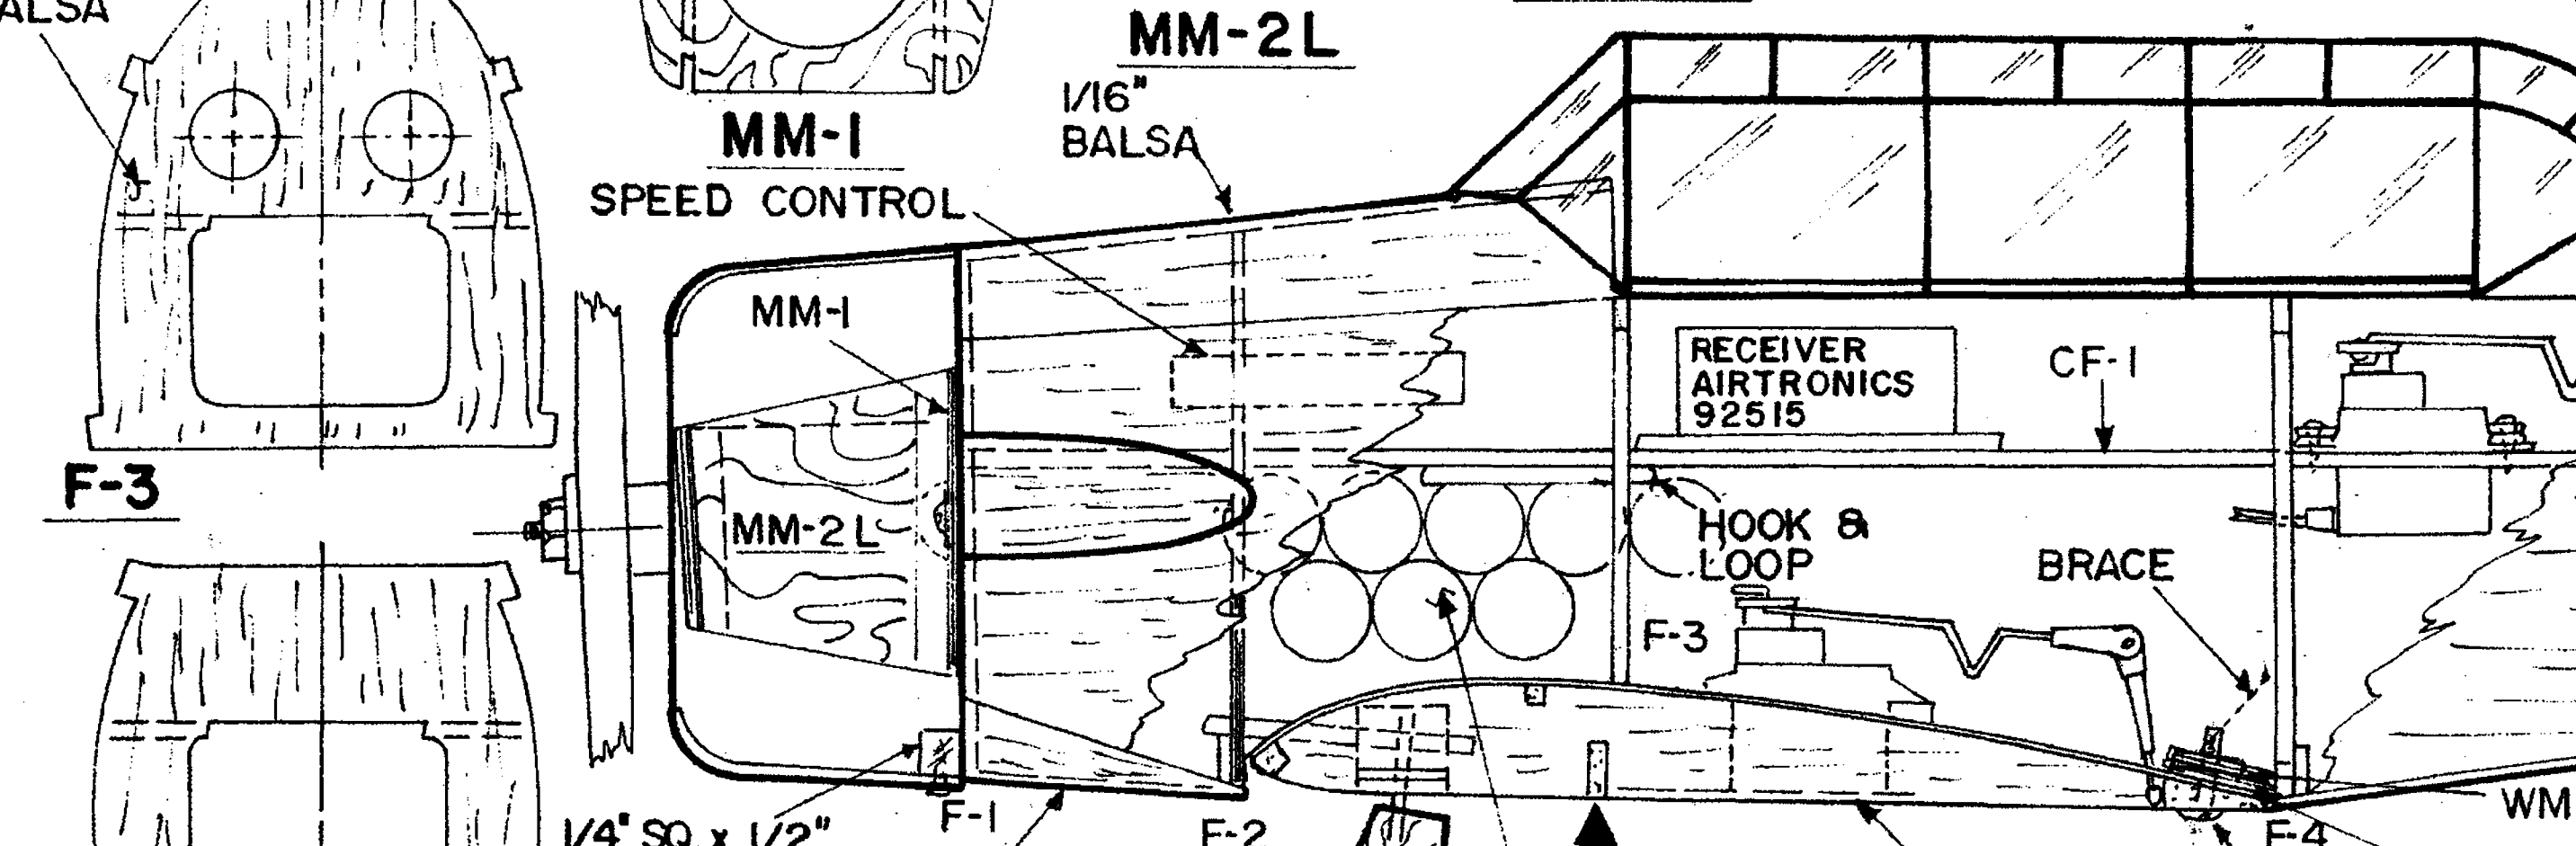

**WING PLAN TOP VIEW**

PLASTIC COWL, CANOPY & SIDE SCOOP ARE AVAILABLE FROM:  
 NICK ZIROLI  
 686 E. MONROE ST.  
 LITTLE FALLS, NY 13365  
 \$16.00 POST PAID

**BACK YARD FLYER**  
**AT-6 TEXAN**  
 DESIGNED BY NICK ZIROLI  
 DRAWN BY NICK ZIROLI  
 INKED PLAN BY JOE DEMARCO  
 ALL RIGHTS RESERVED SHEET 1 OF 1 BYF 02 FALL