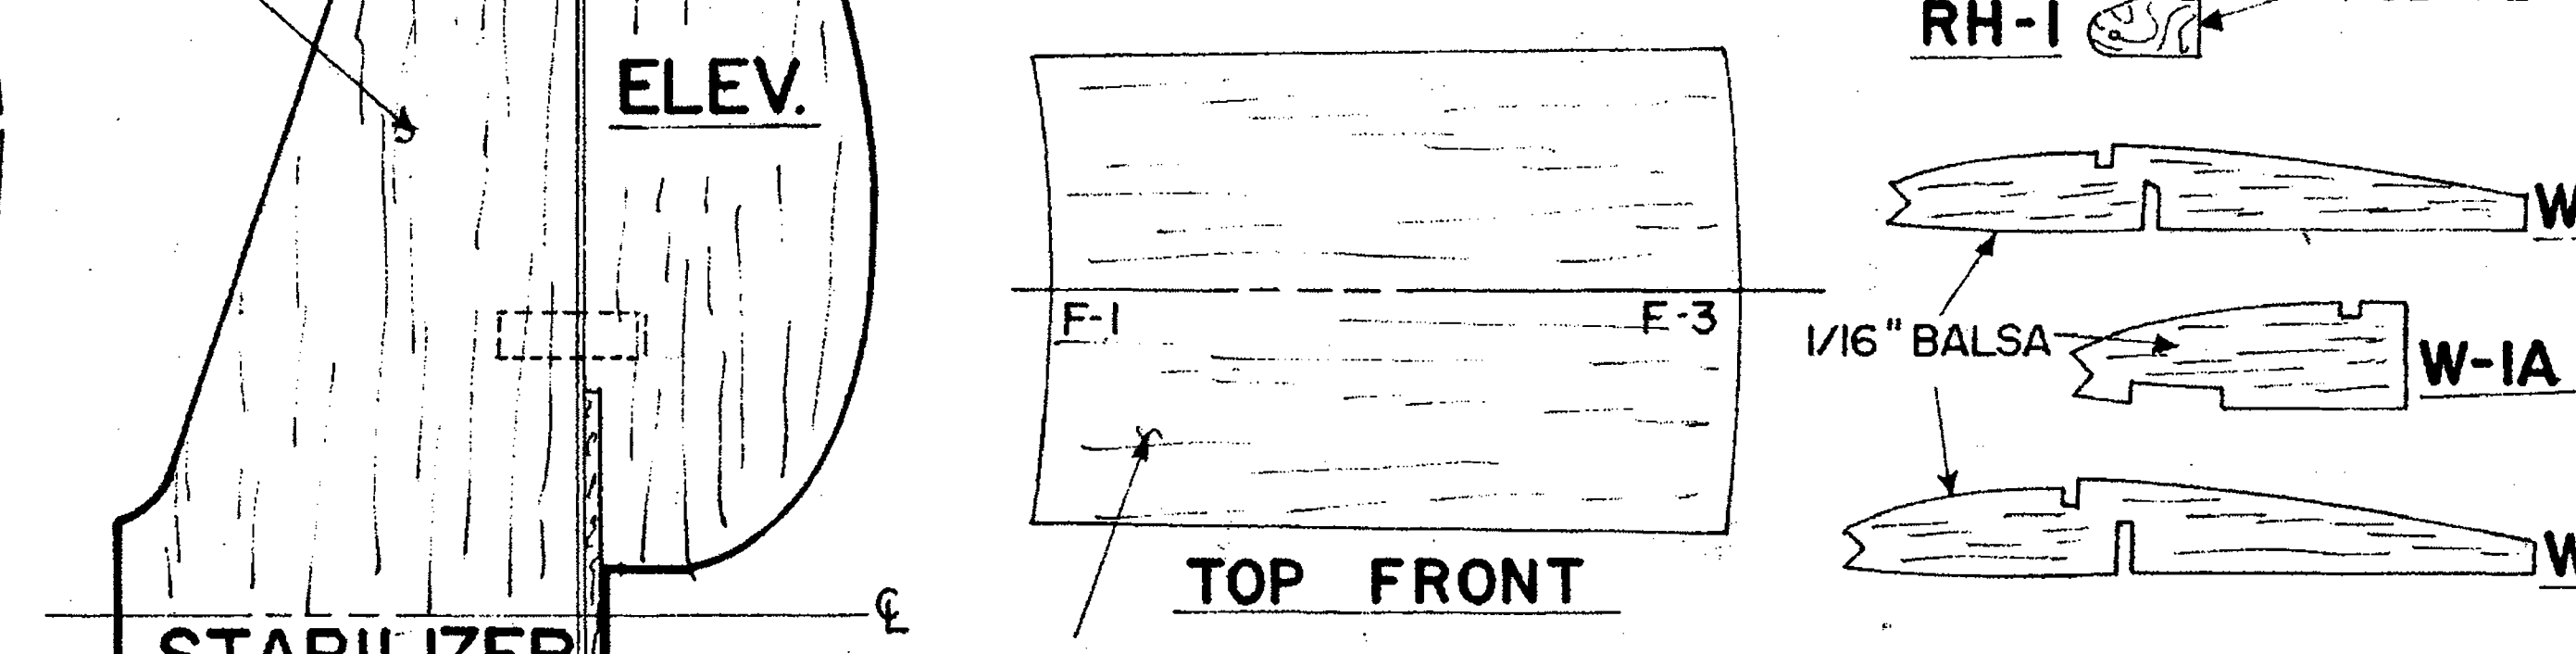

**WING PLAN TOP VIEW**

PLASTIC COWL, CANOPY & SIDE SCOOP ARE AVAILABLE FROM:  
 NICK ZIROLI  
 686 E. MONROE ST.  
 LITTLE FALLS, NY 13365  
 \$16.00 POST PAID

**BACK YARD FLYER**  
**AT-6 TEXAN**  
 DESIGNED BY NICK ZIROLI  
 DRAWN BY NICK ZIROLI  
 INKED PLAN BY JOE DEMARCO  
 ALL RIGHTS RESERVED SHEET 1 OF 1 BYF 02 FALL