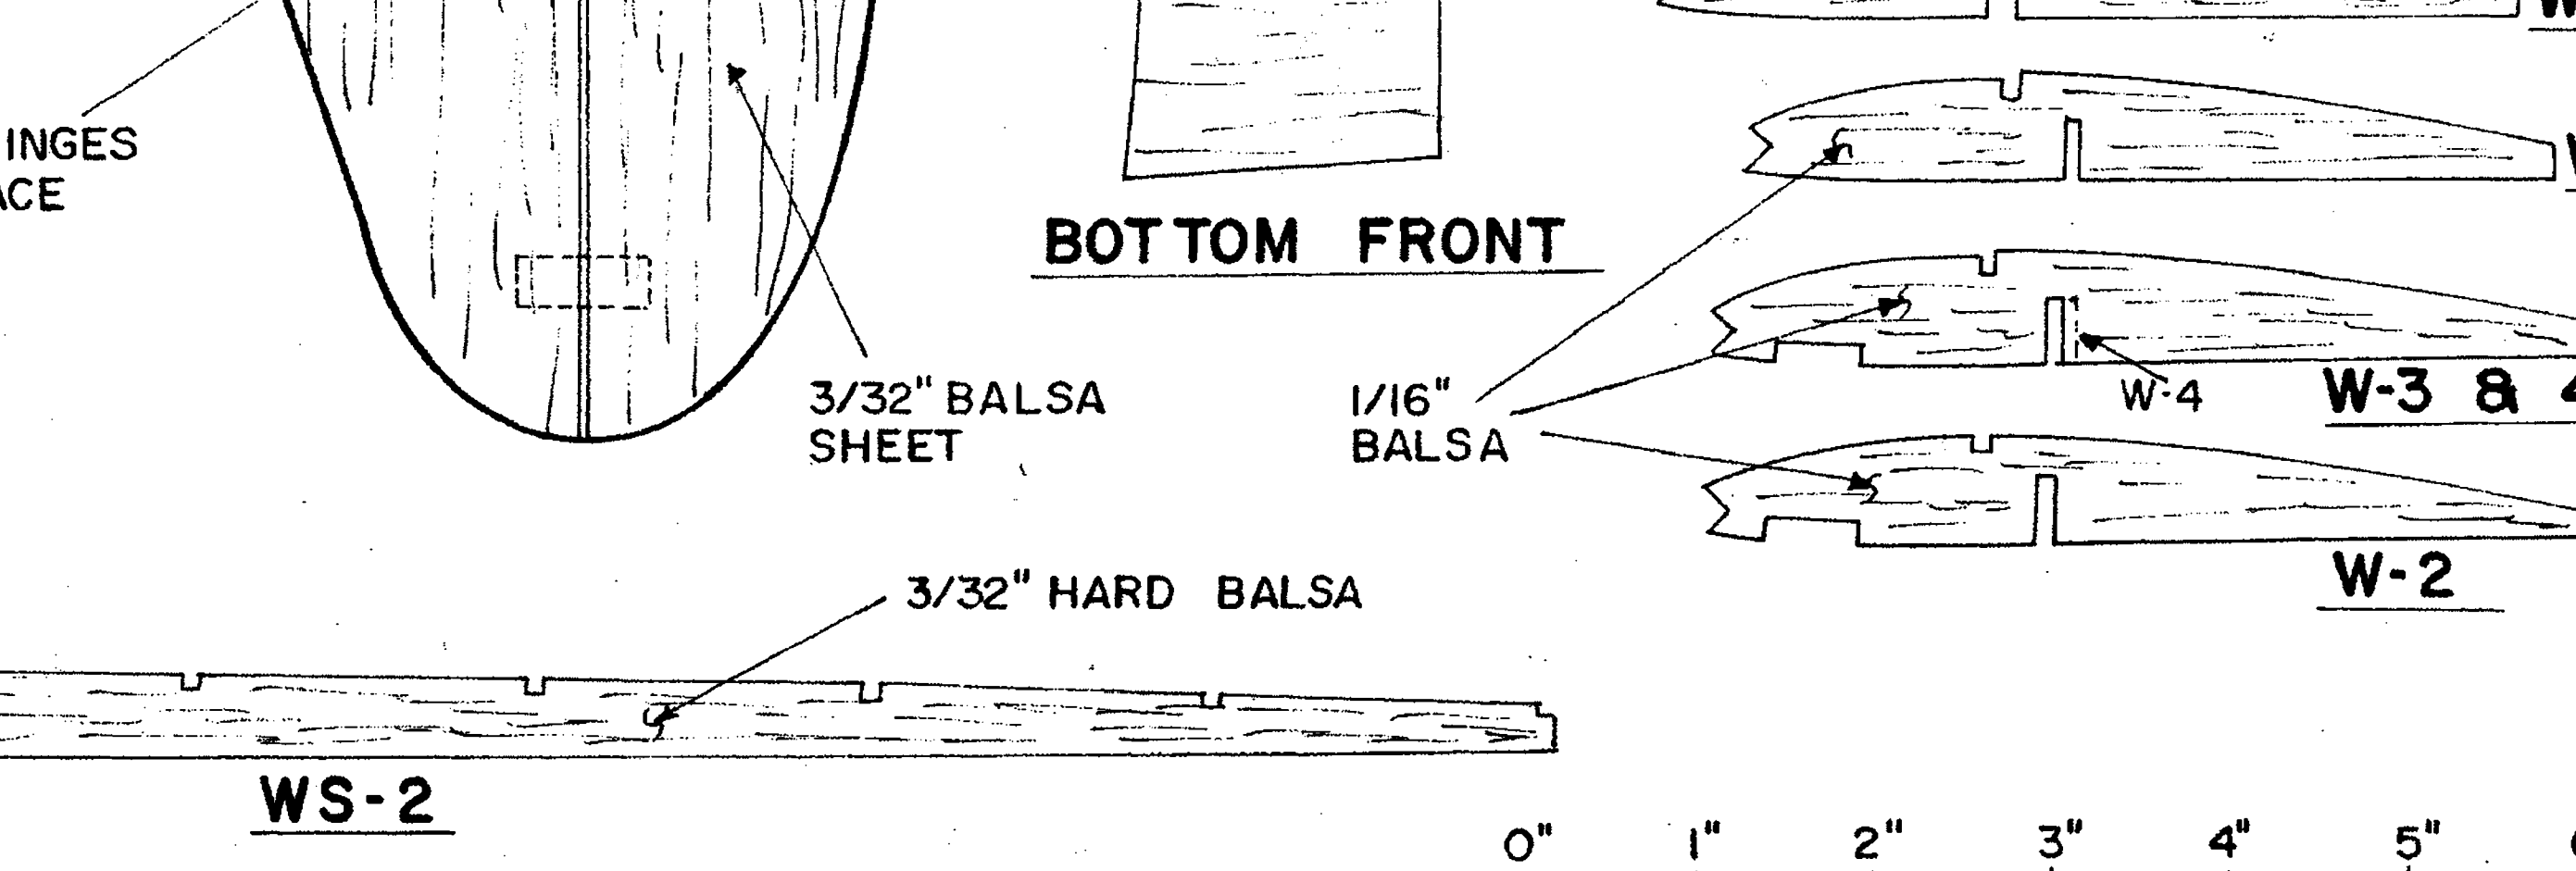

**WING PLAN TOP VIEW**

PLASTIC COWL, CANOPY & SIDE SCOOP ARE AVAILABLE FROM:  
 NICK ZIROLI  
 686 E. MONROE ST.  
 LITTLE FALLS, NY 13365  
 \$16.00 POST PAID

**BACK YARD FLYER**  
**AT-6 TEXAN**  
 DESIGNED BY NICK ZIROLI  
 DRAWN BY NICK ZIROLI  
 INKED PLAN BY JOE DEMARCO  
 ALL RIGHTS RESERVED SHEET 1 OF 1 BYF 02 FALL