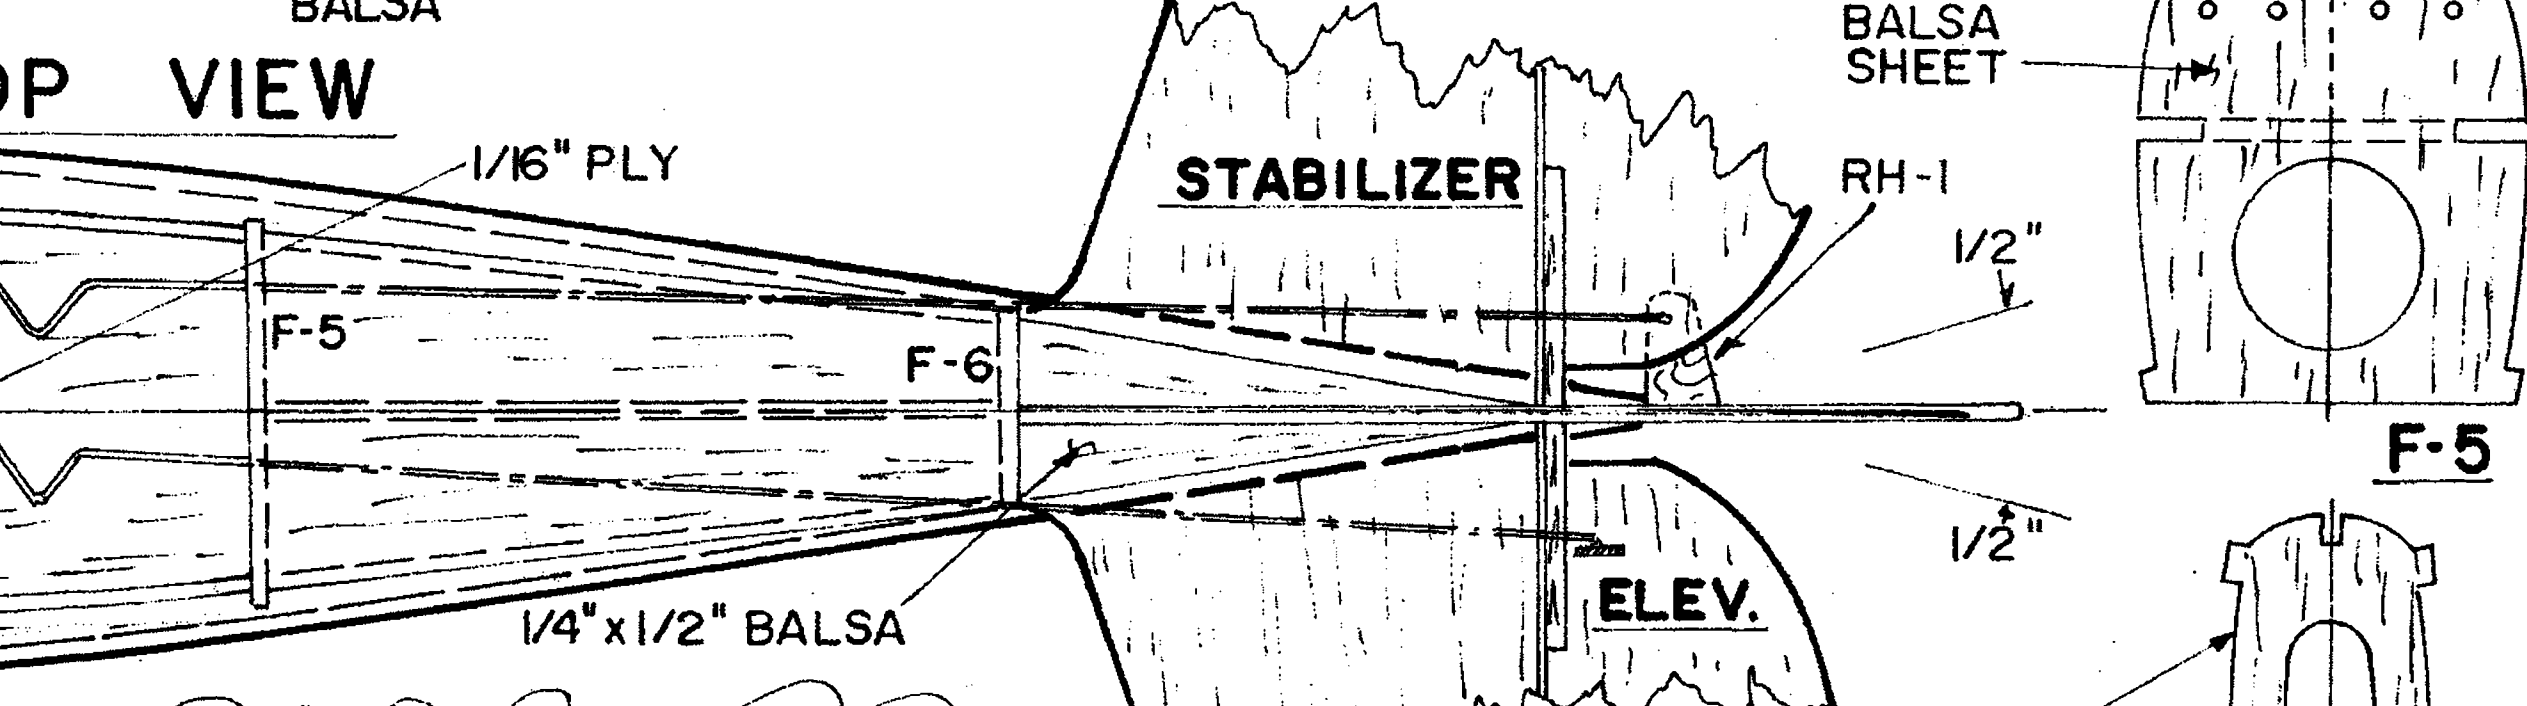

**WING PLAN TOP VIEW**

PLASTIC COWL, CANOPY & SIDE SCOOP ARE AVAILABLE FROM:  
 NICK ZIROLI  
 686 E. MONROE ST.  
 LITTLE FALLS, NY 13365  
 \$16.00 POST PAID

**BACK YARD FLYER**  
**AT-6 TEXAN**  
 DESIGNED BY NICK ZIROLI  
 DRAWN BY NICK ZIROLI  
 INKED PLAN BY JOE DEMARCO  
 ALL RIGHTS RESERVED SHEET 1 OF 1 BYF 02 FALL