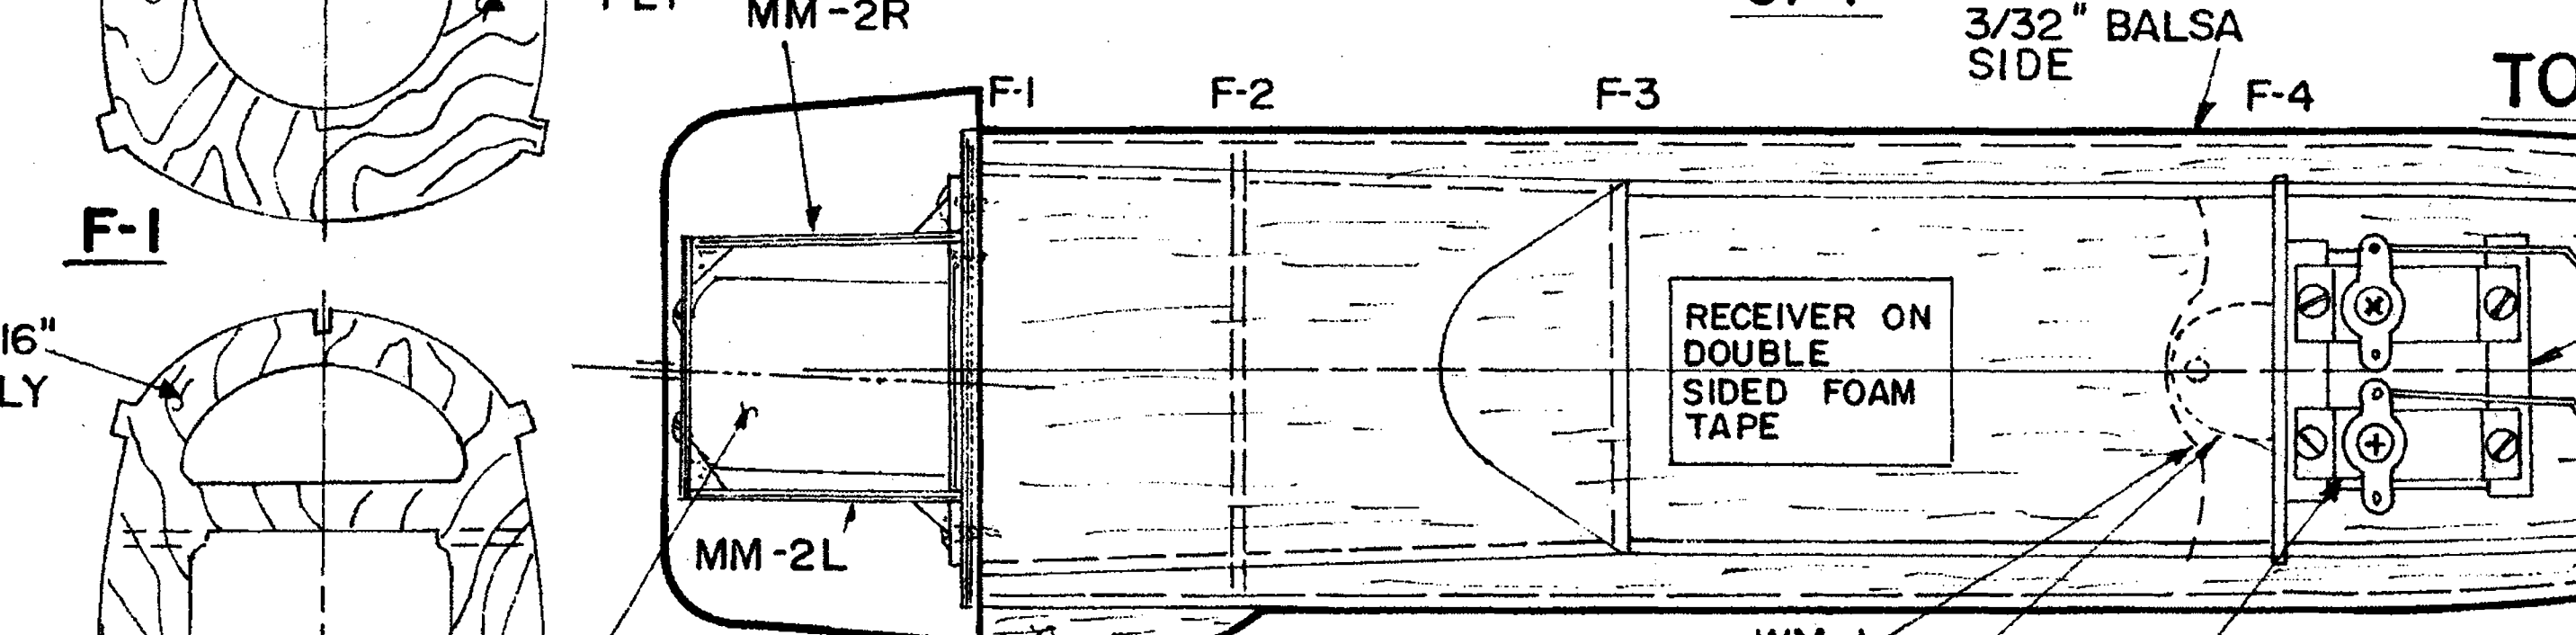

**WING PLAN TOP VIEW**

PLASTIC COWL, CANOPY & SIDE SCOOP ARE AVAILABLE FROM:  
 NICK ZIROLI  
 686 E. MONROE ST.  
 LITTLE FALLS, NY 13365  
 \$16.00 POST PAID

**BACK YARD FLYER**  
**AT-6 TEXAN**  
 DESIGNED BY NICK ZIROLI  
 DRAWN BY NICK ZIROLI  
 INKED PLAN BY JOE DEMARCO  
 ALL RIGHTS RESERVED SHEET 1 OF 1 BYF 02 FALL