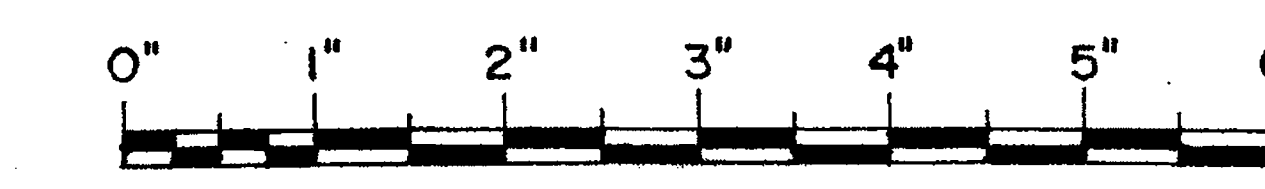

**WING PLAN TOP VIEW**

PLASTIC COWL, CANOPY & SIDE SCOOP ARE AVAILABLE FROM:  
 NICK ZIROLI  
 686 E. MONROE ST.  
 LITTLE FALLS, NY 13365  
 \$16.00 POST PAID

**BACK YARD FLYER**  
**AT-6 TEXAN**  
 DESIGNED BY NICK ZIROLI  
 DRAWN BY NICK ZIROLI  
 INKED PLAN BY JOE DEMARCO  
 ALL RIGHTS RESERVED SHEET 1 OF 1 BYF 02 FALL