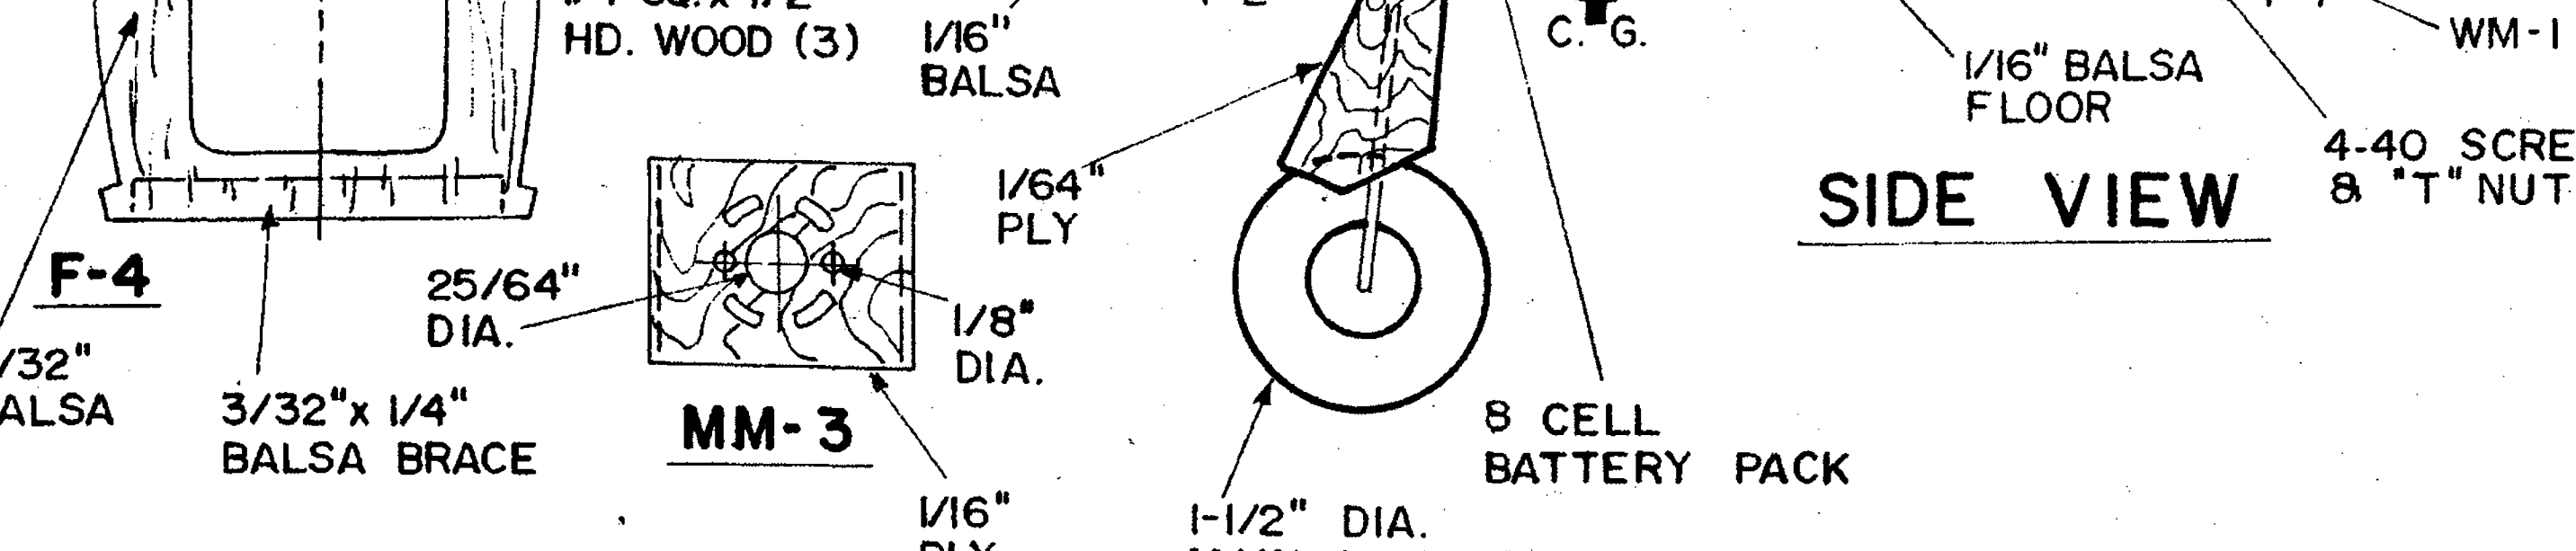

**WING PLAN TOP VIEW**

PLASTIC COWL, CANOPY & SIDE SCOOP ARE AVAILABLE FROM:  
 NICK ZIROLI  
 686 E. MONROE ST.  
 LITTLE FALLS, NY 13365  
 \$16.00 POST PAID

**BACK YARD FLYER**  
**AT-6 TEXAN**  
 DESIGNED BY NICK ZIROLI  
 DRAWN BY NICK ZIROLI  
 INKED PLAN BY JOE DEMARCO  
 ALL RIGHTS RESERVED SHEET 1 OF 1 BYF 02 FALL